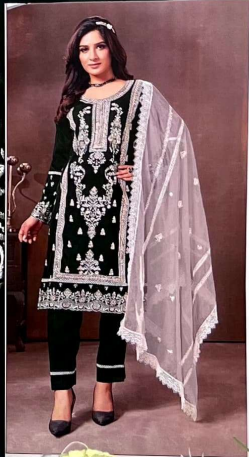

ZARQASH<sup>®</sup>  
A BRAND BY KATYRA

Z-3098-C

**-:TOP:-**

**Organza Heavy Embroidery.**

**-:BOTTAM/INNER:-**

**Dull Santoon.**

**-:DUPATTA:-**

**Organza Heavy Embroidery.**

**ZARQASH**<sup>®</sup>  
A BRAND BY **KATYRA**

**Z-3098-B**

**-:TOP:-**

**Organza Heavy Embroidery.**

**-:BOTTAM/INNER:-**

**Dull Santoon.**

**-:DUPATTA:-**

**Organza Heavy Embroidery.**

3098 B

ZARQASH  
A BRAND BY KUTUB

ZARQASH  
Z-3098-B

- TOP--  
Organza Heavy Emb
- BOTTAMINEI--  
Dull Santoon
- DUPATTA--  
Heavy Emb

ZARQASH<sup>®</sup>  
A BRAND BY KATYRA

Z-3098-C

**-:TOP:-**

**Organza Heavy Embroidery.**

**-:BOTTAM/INNER:-**

**Dull Santoon.**

**-:DUPATTA:-**

**Organza Heavy Embroidery.**

3098 C

ZARQASH  
BRAND BY KUTTY

ZARQASH  
Z-3098-C

-TOP-  
Organza Heavy Emb  
-BOTTOM-  
Doll Santoon  
-ATTACH-