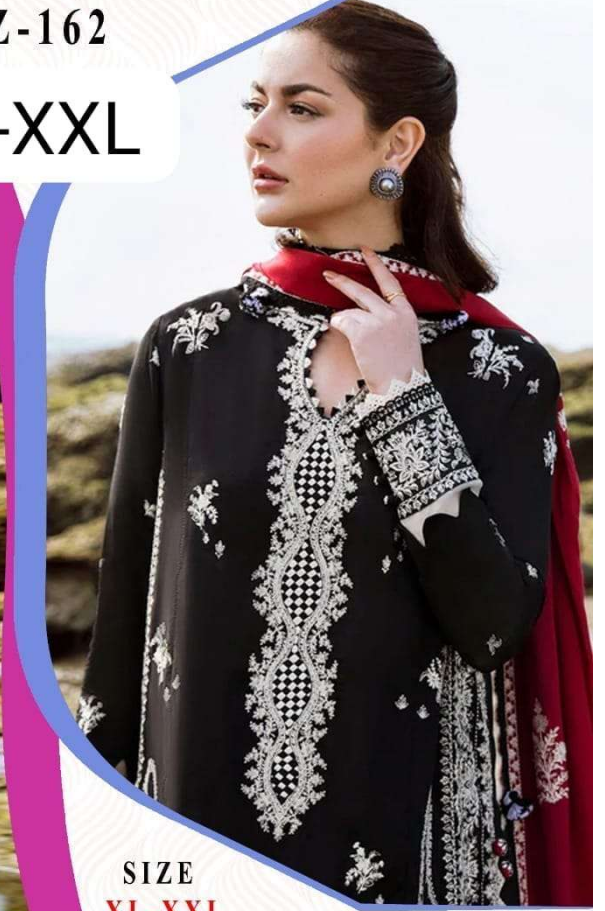

ZARQASH
A BRAND BY KITTYRUA

READYMADE
COLLECTION

Z-162

XL-XXL

SIZE
XL-XXL

:-:TOP:-:

Fox georgette with embroidery

:-:BOTTAM:-:

Viscose Silk

:-:INNER:-:

Santoon

:-:DUPATTA:-:

Fox georgette with Four
Side Lace

XL-XXL

**Z 162
ZARQASH**

ZARQASHTM
A BRAND BY KHAYYRA

ZARQASH™
A BRAND BY KITTYRUA

READYMADE
COLLECTION

Z-162

XL-XXL

SIZE
XL-XXL

-:TOP:-

Fox georgette with embroidery

-:BOTTAM:-

Viscose Silk

-:INNER:-

Santoon

-:DUPATTA:-

Fox georgette with Four
Side Lace