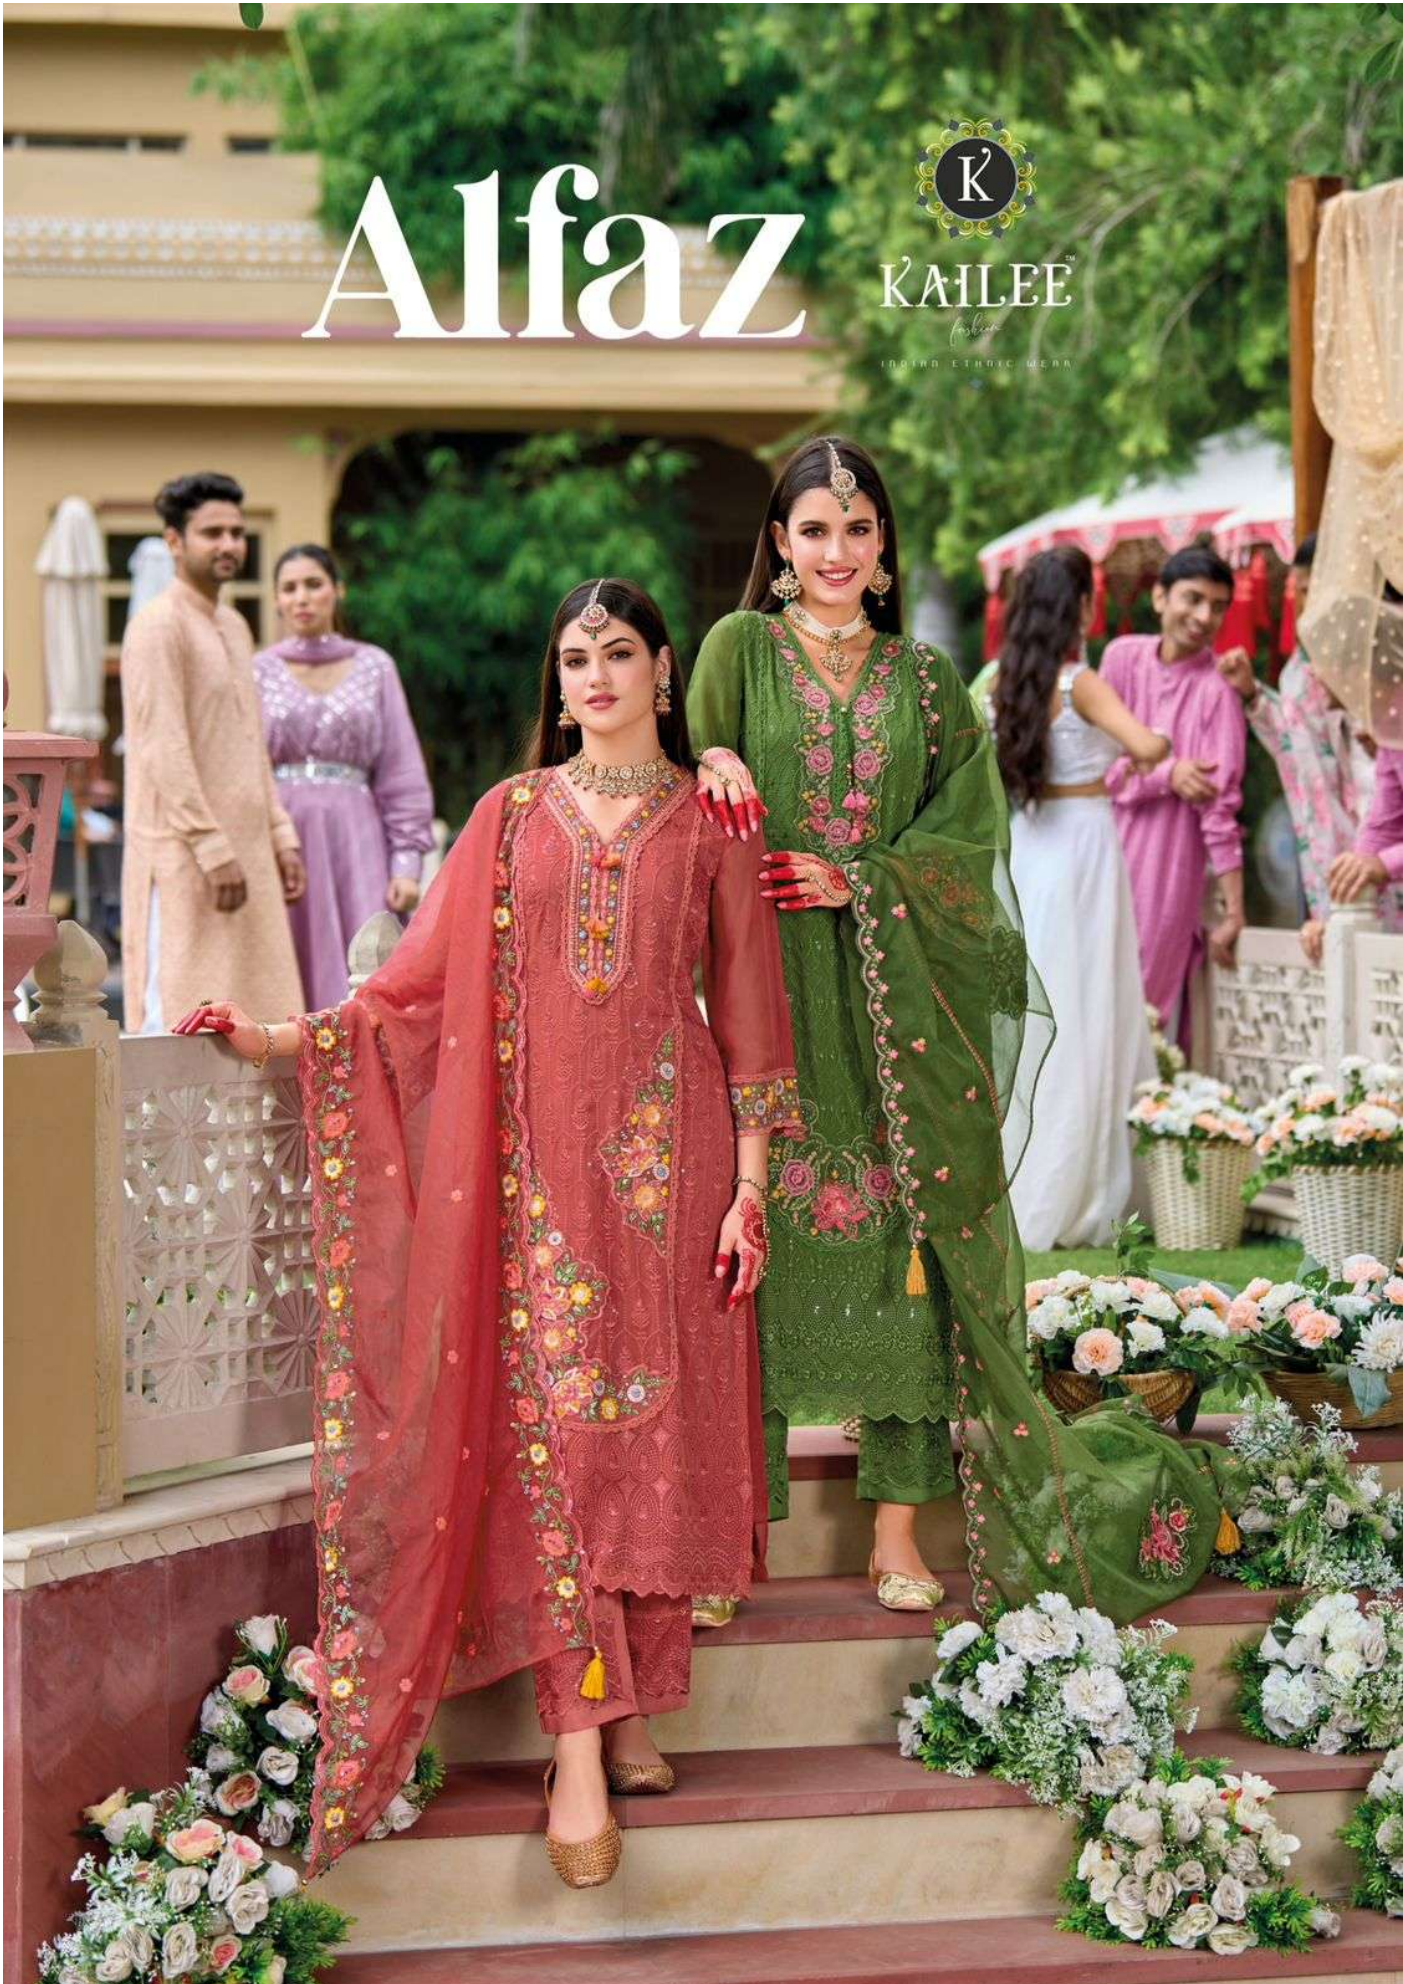

Alfaz

KAILEE™
INDIAN ETHNIC WEAR