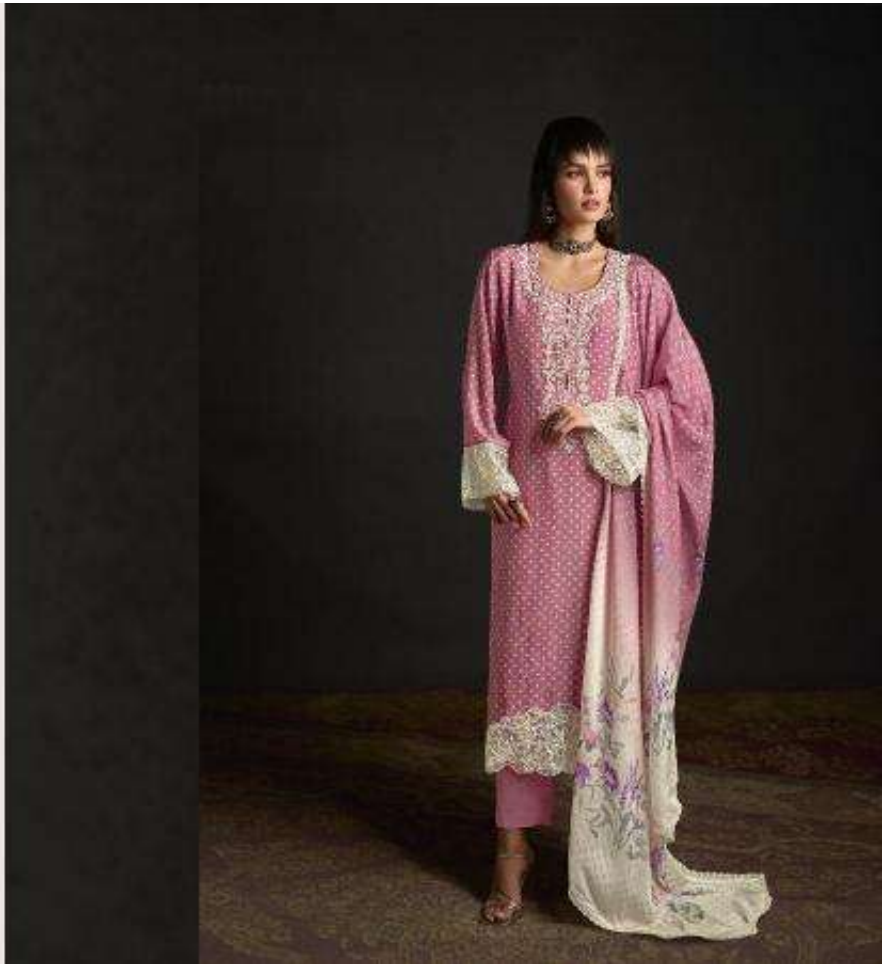

HEER
9462

9461

HEER

9483

HEER

9454

FIORA

9485

HEER

9406

LOVE

TOP

PURE MUSLIN WITH DIGITAL PRINT EMBROIDERY
NECKLINE ORGANZA SCALLOPED APPLIQUE PATCH
HEMLINE AND ORGANZA SCALLOPED
EMBROIDERY BORDER SLEEVES

BOTTOM

PURE MUSLIN

DUPATTA

PURE CHINNON WITH OMBRE DIGITAL PRINT AND
EMBROIDERY SCALLOPED BORDER

Heer
BY J. NOOR

HEER

LOVE

9461

9462

9463

9464