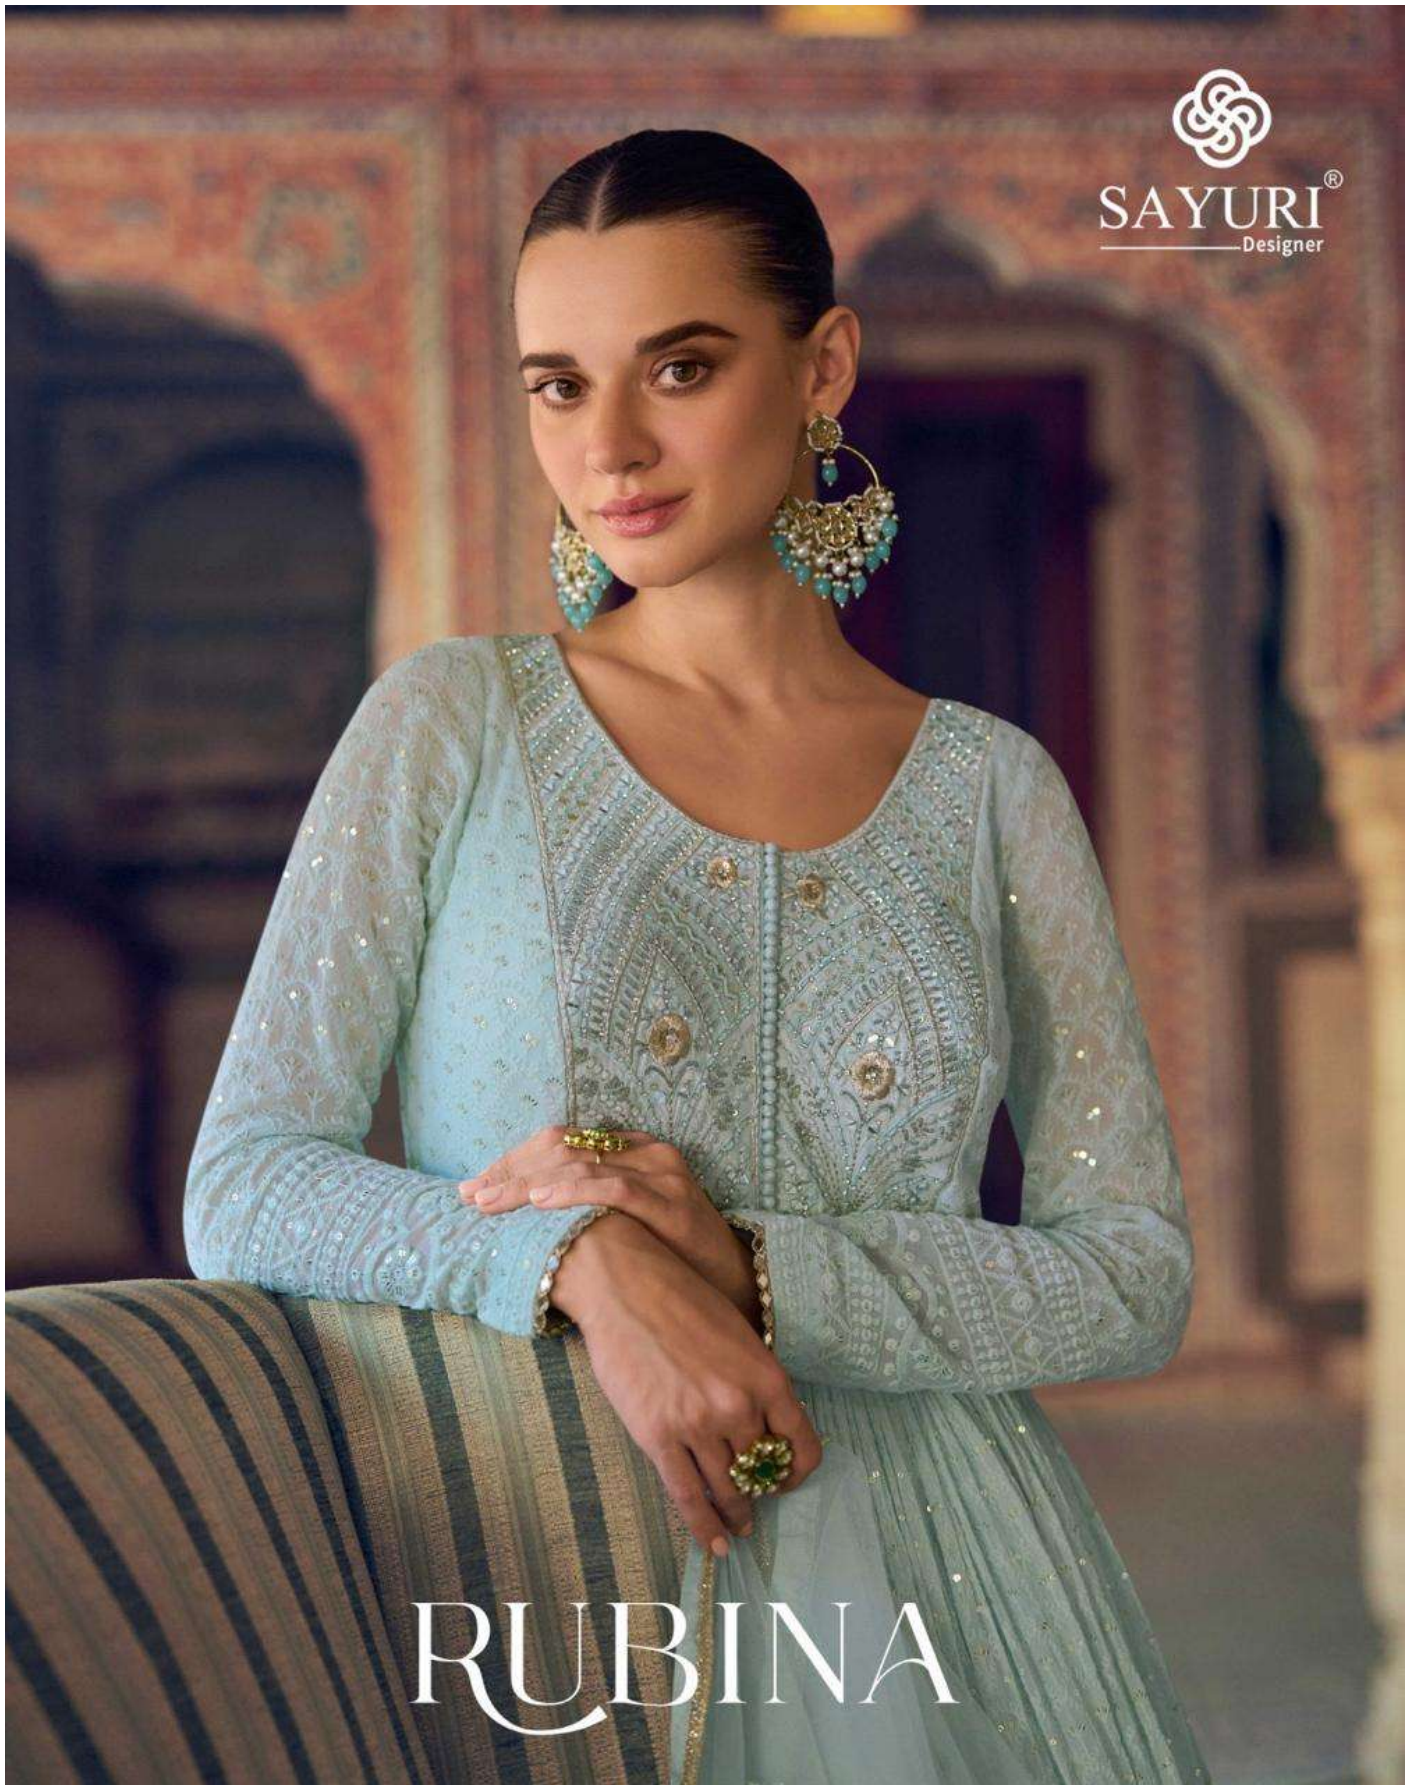

SAYURI[®]
Designer

RUBINA

SAYURI[®]
Designer

RUBINA

SAYURI[®]
Designer

LUXURIOUS

Fun with
fabric for the feminine in you

D NO : 5729

D NO : 5729

D NO : 5730

D NO : 5731

SAYURI[®]
Designer
RUBINA

ELEGANT

Fashionable tributes to color & silhouettes that have inspired trends around the world.

SAYURI[®]
Designer

D NO : 5731