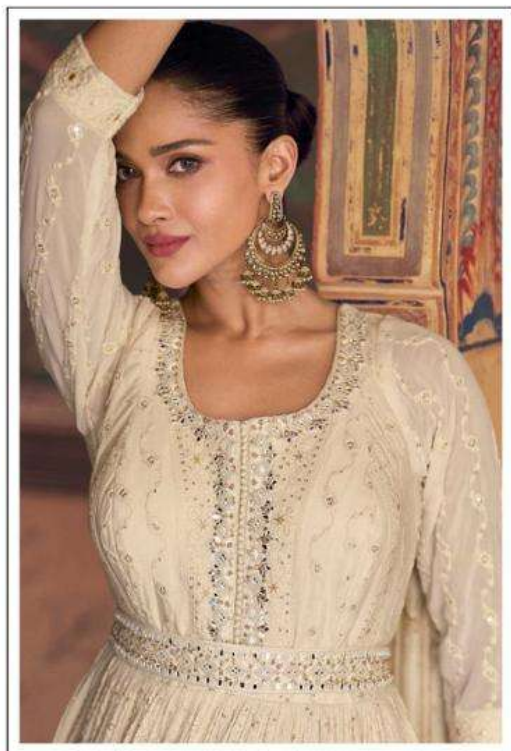

SAYURI[®]
Designer

RUBINA

SAYURI[®]
Designer

RUBINA

SAYURI[®]
Designer

LUXURIOUS

Fun with
fabric for the feminine in you

D NO : 5729

D NO : 5729

D NO : 5730

D NO : 5731

SAYURI[®]
Designer
RUBINA

ELEGANT

Fashionable tributes to color & silhouettes that have inspired trends around the world.

SAYURI[®]
Designer

D NO : 5731