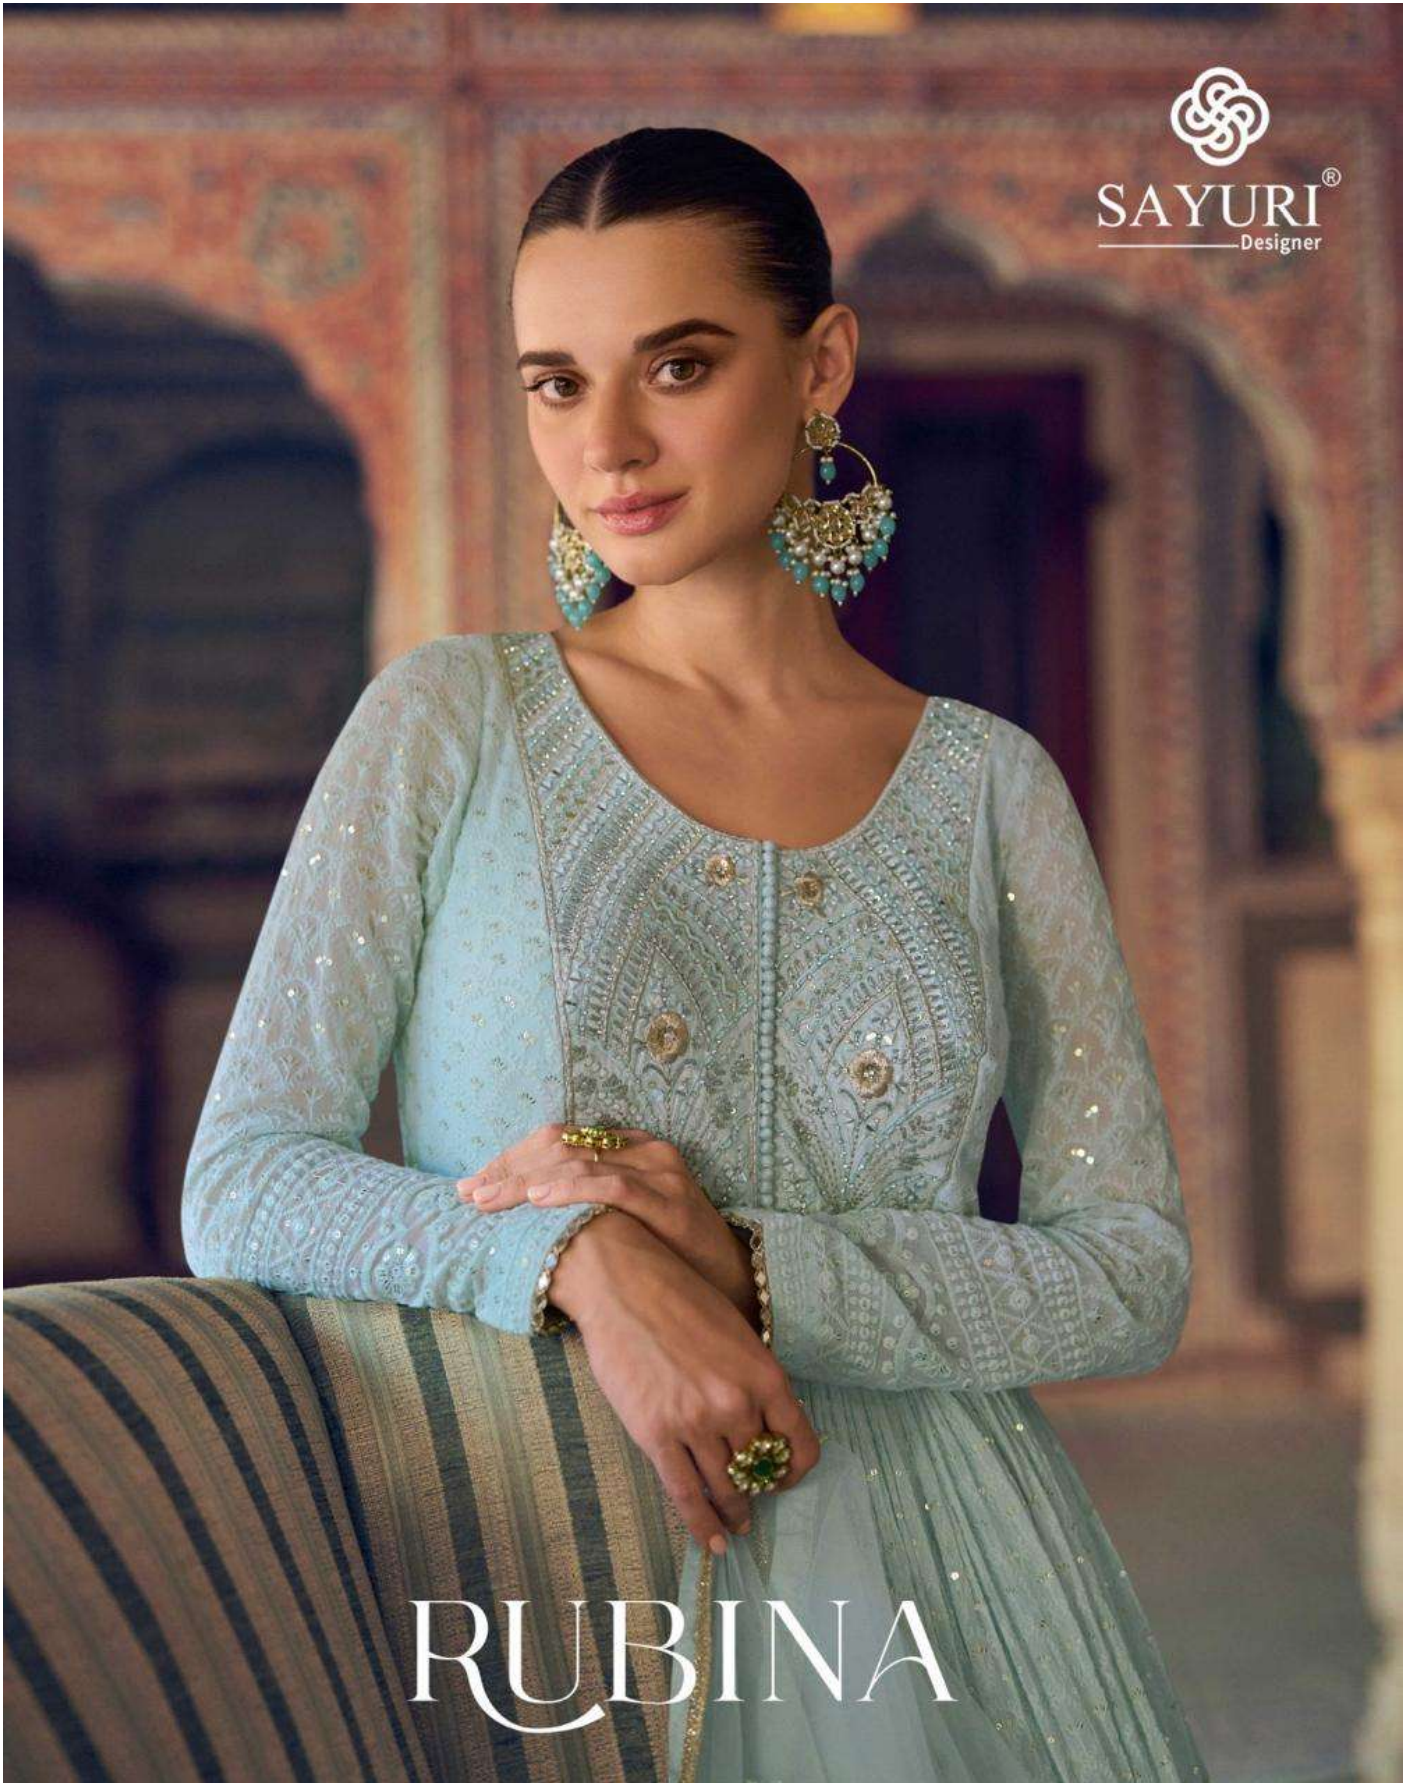

SAYURI[®]
Designer

RUBINA

SAYURI[®]
Designer

RUBINA

SAYURI[®]
Designer

LUXURIOUS

Fun with
fabric for the feminine in you

D NO : 5729

D NO : 5729

D NO : 5730

D NO : 5731

SAYURI[®]
Designer
RUBINA

ELEGANT

Fashionable tributes to color & silhouettes that have inspired trends around the world.

SAYURI[®]
Designer

D NO : 5731