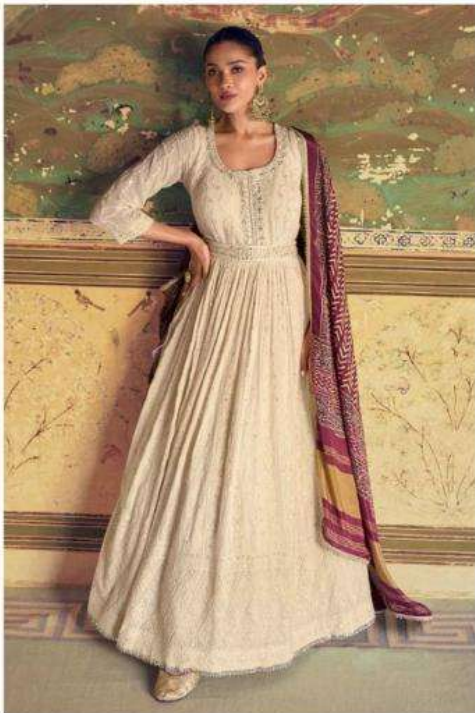

SAYURI[®]
Designer

RUBINA

SAYURI[®]
Designer

RUBINA

SAYURI[®]
Designer

LUXURIOUS

Fun with
fabric for the feminine in you

D NO : 5729

D NO : 5729

D NO : 5730

D NO : 5731

SAYURI[®]
Designer
RUBINA

ELEGANT

Fashionable tributes to color & silhouettes that have inspired trends around the world.

SAYURI[®]
Designer

D NO : 5731