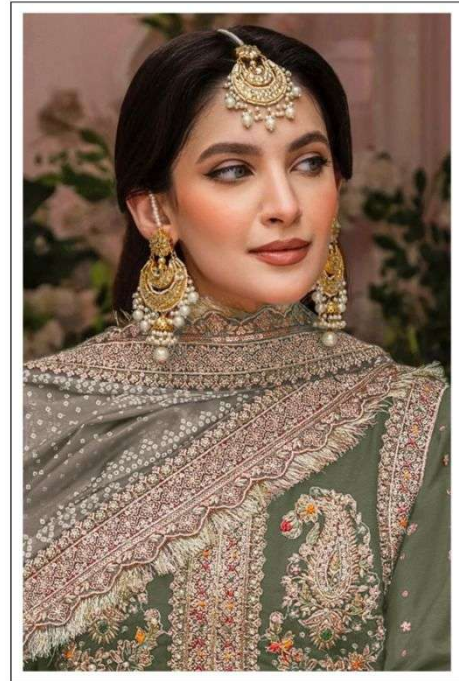

SEMI STICH COLLECTION

AF-218 D

TOP- PURE FOX GEORGETTE WITH HEAVY EMBROIDERY AND SEQUENCE WORK

BOTTOMINNER- DULL SHANTOON

DUPATTA- PURE CHINON FANCY DUPATTA DIGITAL PRINT AND HEAVY EMBROIDERY

SEMI STICH COLLECTION

AF-218 B

TOP- PURE FOX GEORGETTE WITH HEAVY EMBROIDERY AND SEQUENCE WORK

BOTTOMINNER- DULL SHANTOON

DUPATTA- PURE CHINON FANCY DUPATTA DIGITAL PRINT AND HEAVY EMBROIDERY

SEMI STICH COLLECTION

AF-218 C

TOP- PURE FOX GEORGETTE WITH HEAVY EMBROIDERY AND SEQUENCE WORK

BOTTOMINNER- DULL SHANTOON

DUPATTA- PURE CHINON FANCY DUPATTA DIGITAL PRINT AND HEAVY EMBROIDERY

SEMI STICH COLLECTION

AF-218 D

TOP- PURE FOX GEORGETTE WITH HEAVY EMBROIDERY AND SEQUENCE WORK

BOTTOMINNER- DULL SHANTOON