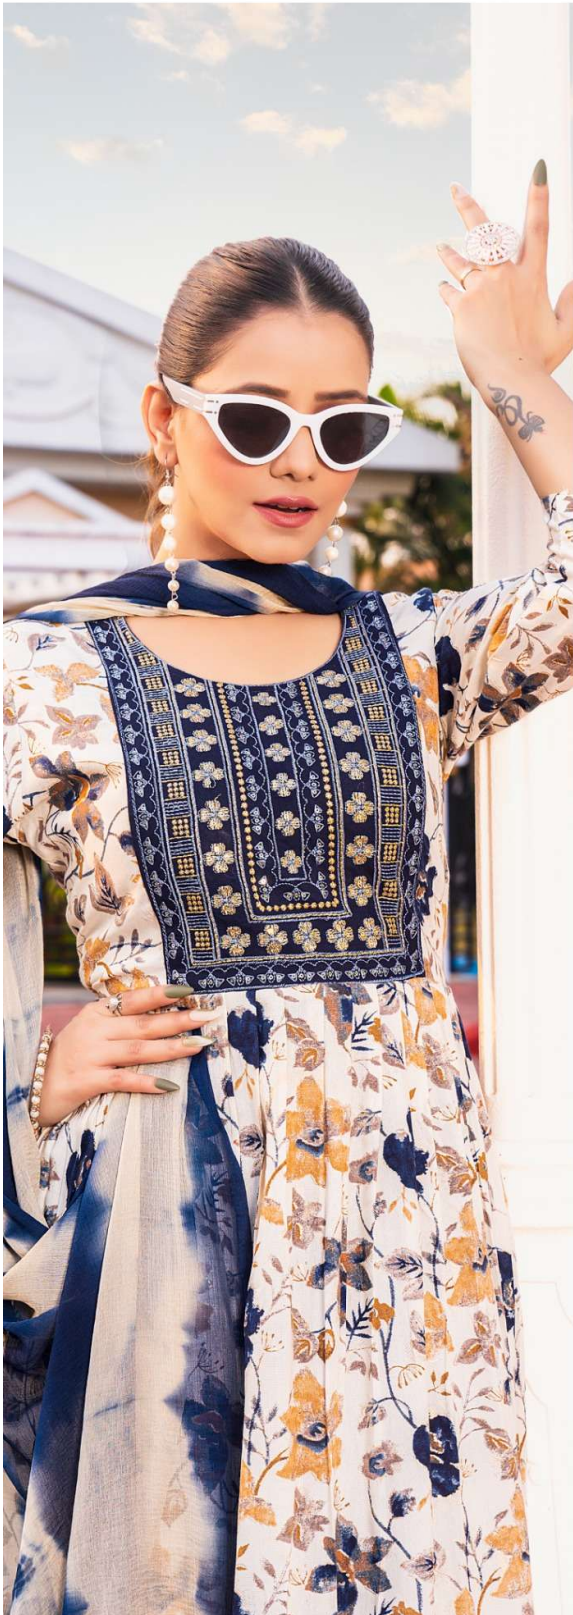

DEE CEE®
The Fashion Empire

KANISHA
THE FASHION EMPIRE

DEE CEE®
The Fashion Empire

KANISHA
D.NO:-101

DEE CEE®
The Fashion Empire

Love
CLOTHES
LOVE STYLE

KANISHA
D.NO:-103

DEE CEE[®]
The Fashion Empire

KANISHA
D.NO:-104

Fashion
MOMENTS
AS GORGEOUS AS YOU

DEE CEE[®]
The Fashion Empire

KANISHA
D.NO:-102

DEE CEE[®]
The Fashion Empire

KANISHA
D.NO:-105

DEE CEE[®]
The Fashion Empire

KANISHA
D.NO:-106

Bringing
ELEMENTS
FIT TO WIN

DEE CEE[®]
The Fashion Empire

KANISHA
THE FASHION EMPIRE

FAB :- RAYON FOIL PRINT
 PATTERN :- NAIRA TOP DAAMN WORK PATTI WITH SEQUENCE YOG WORK
 BOTTOM :- PRINTED BOTTOM HEAVY RAYON
 DUPPATA :- HEAVY NAZNIN DUPATTA SIBURI STYLE
 SIZE :- M , L , XL , 2XL , 3XL
 H :- 44
 G :- 37+