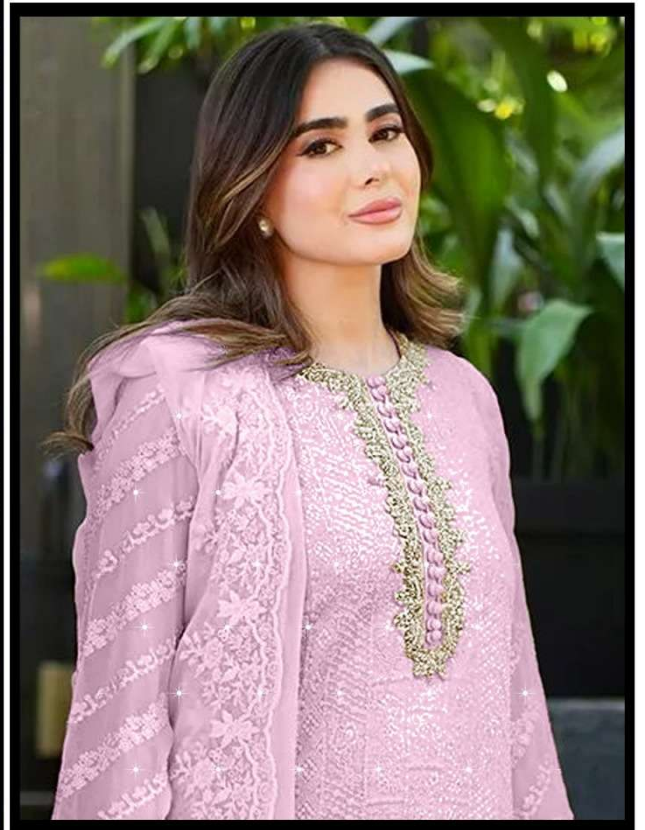

*Serina*TM
Pakistani Suit
A BRAND BY  MEGHA EXPORT

S - 446 C

TOP
FOX GEORGETTE HEAVY EMBROIDERY
WITH KHATLI WORK
BOTTOM-INNER
DULL SHANTUN
DUPATTA
FOX GEORGETTE HEAVY EMBROIDERY WORK

*Serina*TM
Pakistani Suit
A BRAND BY  MEGHA EXPORT

S - 446 A

TOP
FOX GEORGETTE HEAVY EMBROIDERY
WITH KHATLI WORK
BOTTOM-INNER
DULL SHANTUN
DUPATTA
FOX GEORGETTE HEAVY EMBROIDERY WORK

*Serina*TM
Pakistani Suit
A BRAND BY MEGHA EXPORT

S - 446 B

TOP
FOX GEORGETTE HEAVY EMBROIDERY
WITH KHATLI WORK
BOTTOM-INNER
DULL SHANTUN
DUPATTA
FOX GEORGETTE HEAVY EMBROIDERY WORK