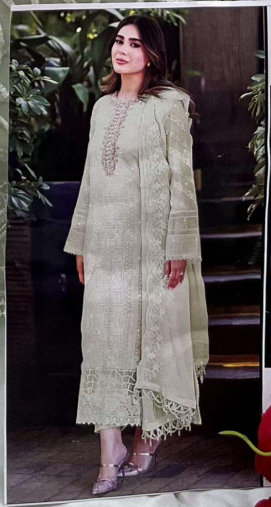

Serene
Pakistani Suits
A BRAND BY
MEGHA EXPORT

TOP
GEORGETTE HEAVY EMBROIDERY
WITH SILK TISSUE

S - 446 A