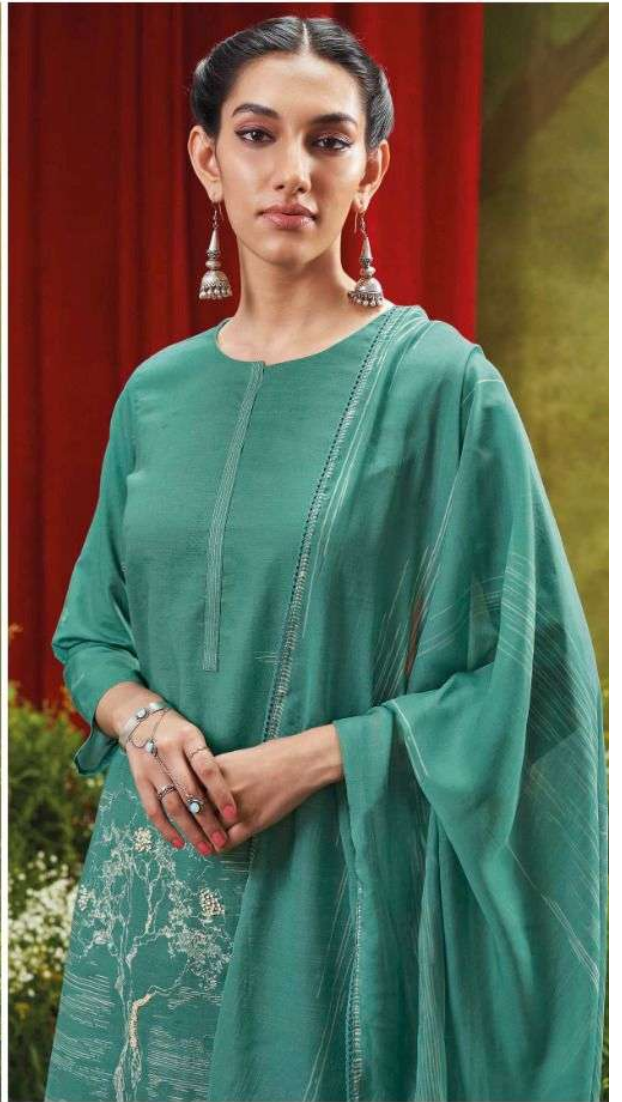

Ganga®

Veda

PRODUCT NAME	VEDA
D.NO.	C1961 TO C1966
DESCRIPTION	<p>TOP PREMIUM PATTERN PRINTED WITH HAND EMBROIDERY, HAND WORK AND CROCHET LACE.</p> <p>BOTTOM PREMIUM COTTON SOLID COLOR.</p> <p>DUPATTA PREMIUM BEMBERG LAWN PRINTED WITH CROCHET LACE.</p>
HSN CODE	520851
WHOLESALE PRICE	1940/- EACH+GST(EXTRA)