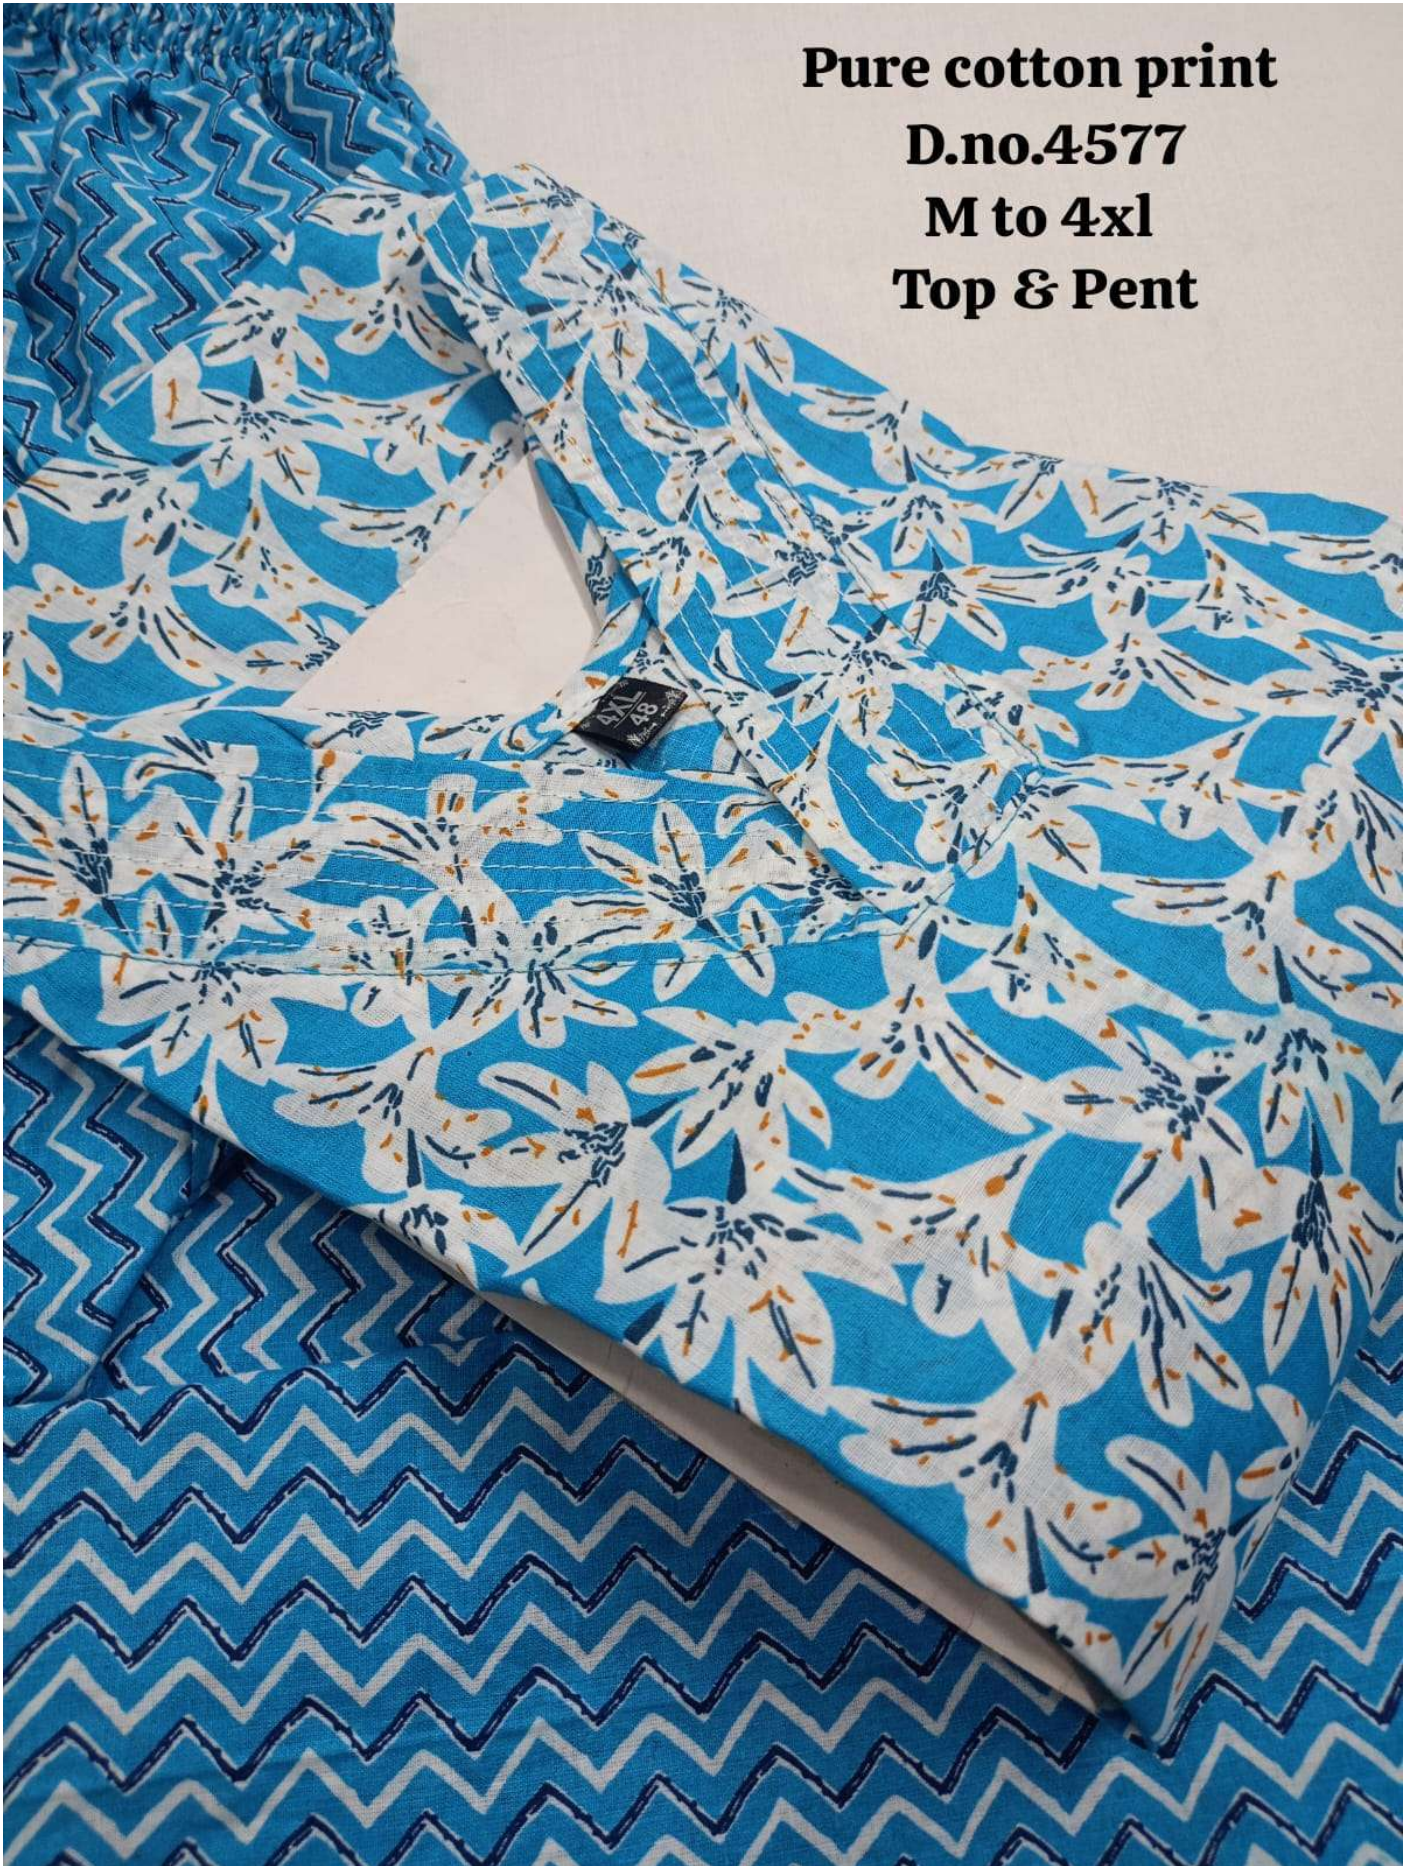

Pure cotton print

D.no.4577

M to 4xl

Top & Pent