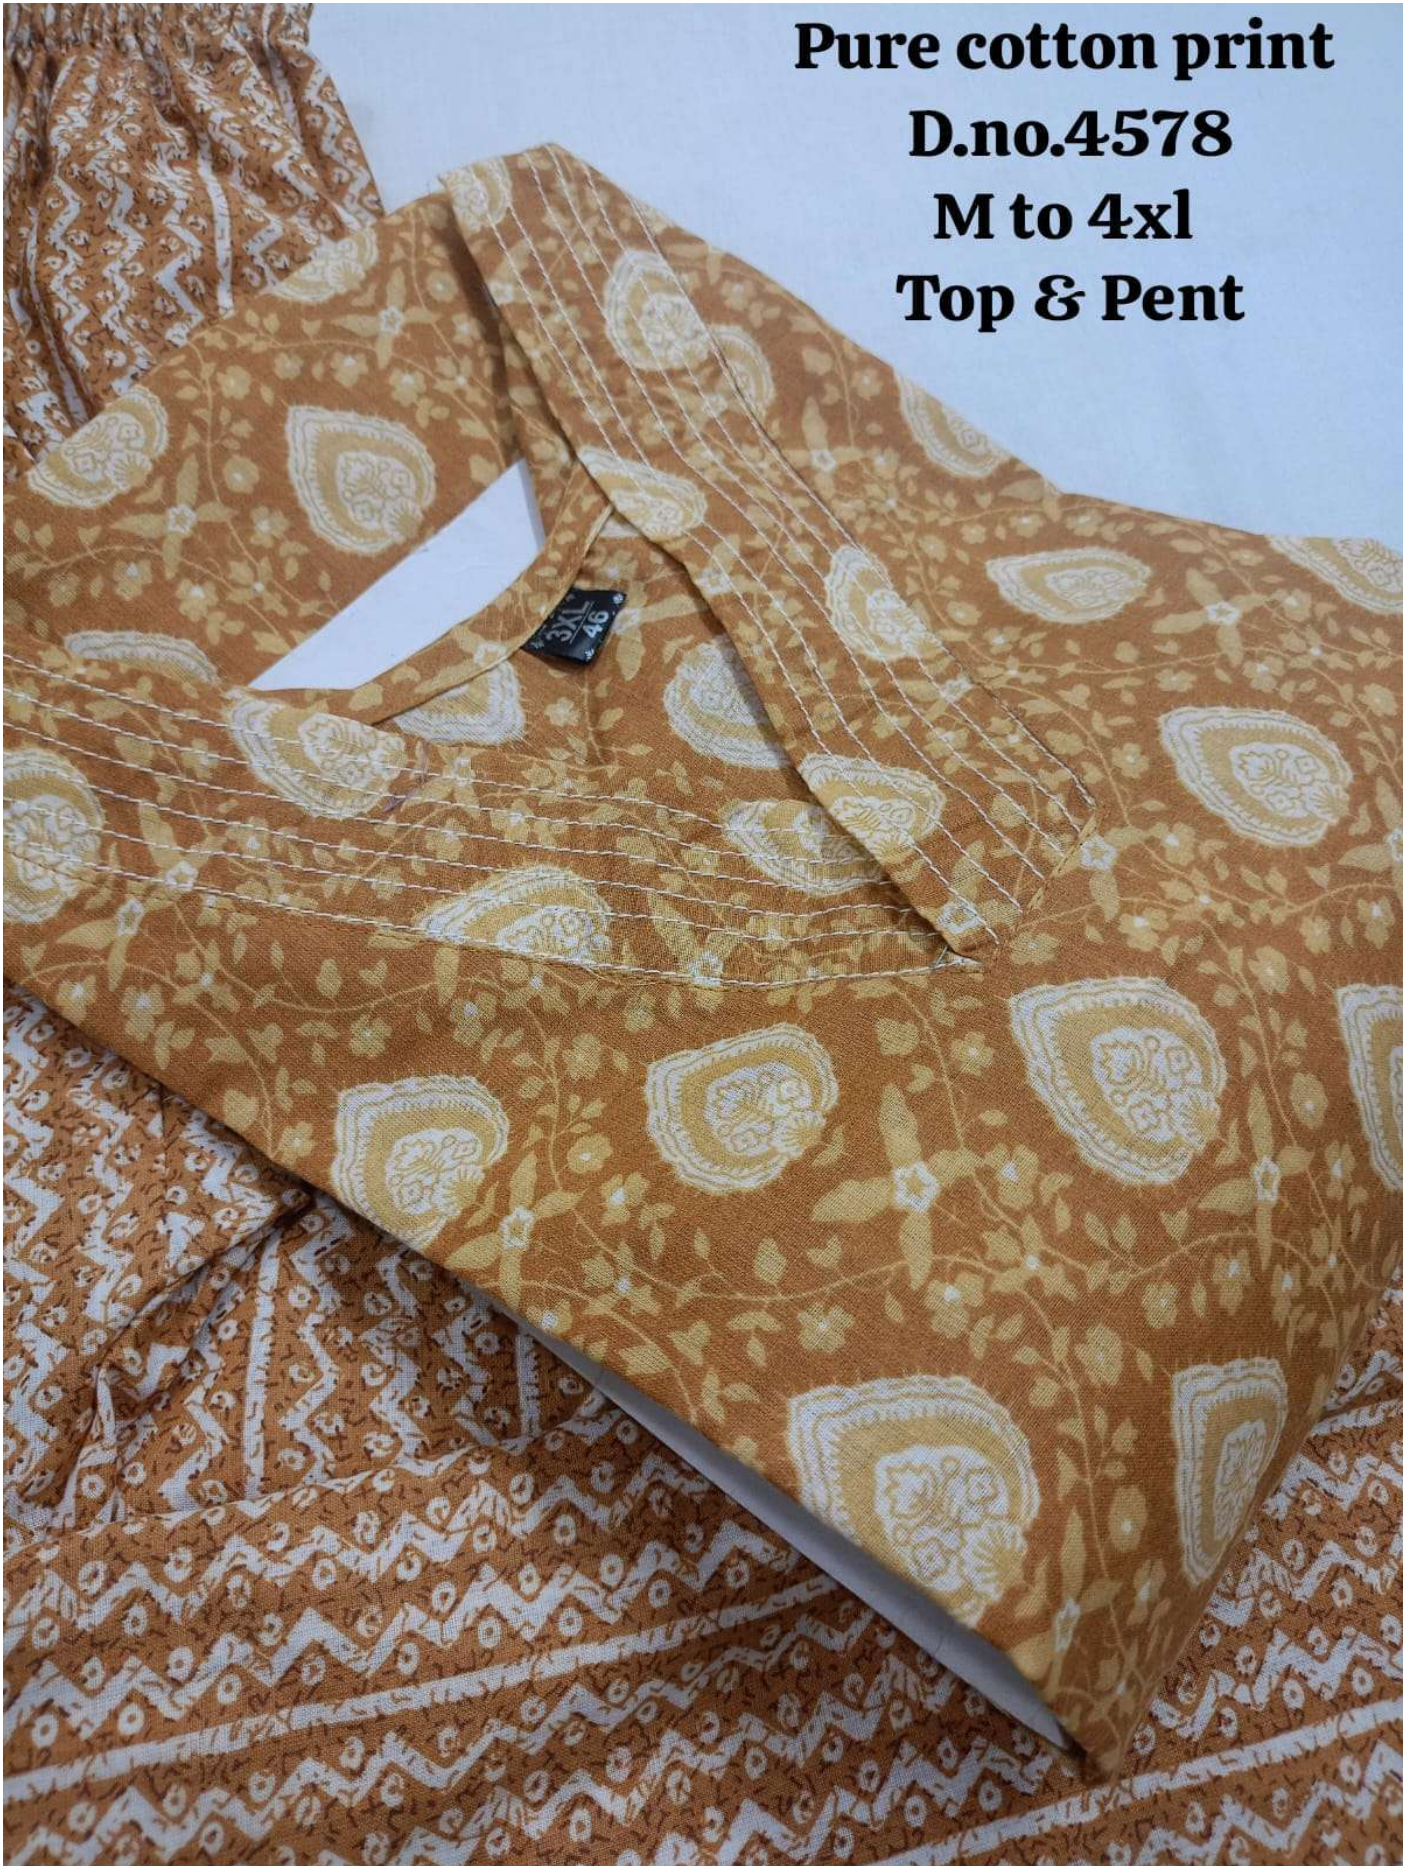

Pure cotton print

D.no.4577

M to 4xl

Top & Pent

**Pure Cotton Jaipuri
Print**

D. No. 4646

M to 4xl

Top & Pent

**Pure Cotton Jaipuri
Print**

D. No. 4646

M to 4xl

Top & Pent

Pure cotton cambric

Jaipuri print

D.no.4704

L to 4xl

Top & pent

**Pure Cotton Jaipuri
Print**

D. No. 4646

M to 4xl

Top & Pent

Pure cotton print

D.no.4577

M to 4xl

Pure Cotton Cambric
Jaipuri print
D.no.4640
L to 4xl
Top pent

Pure cotton print

D.no.4578

M to 4xl

Top & Pent

Pure Cotton Cambric
Jaipuri print
D.no.4647
L to 4xl
Top pent

Pure cotton print

D.no.4577