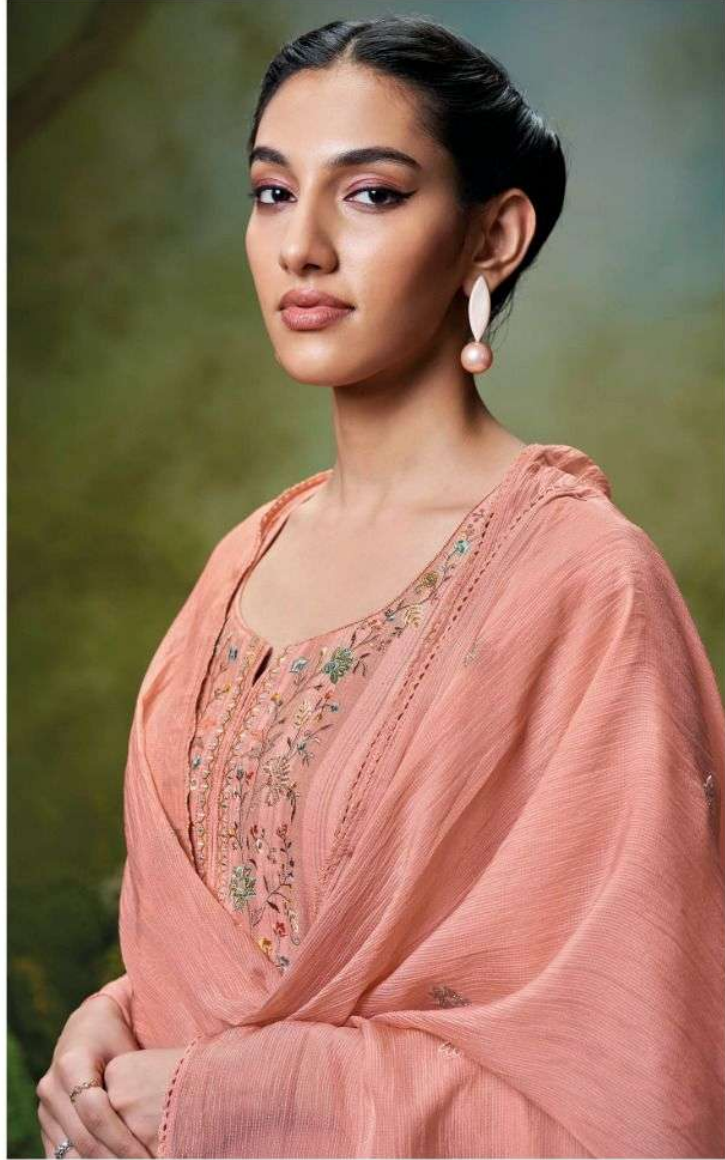

Ganga®

C1891