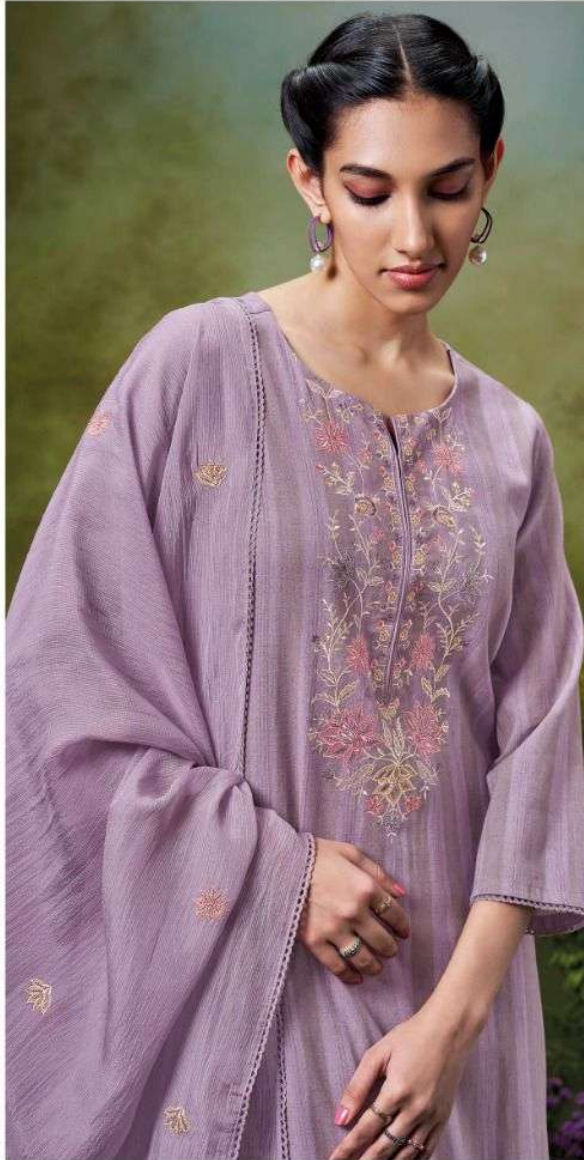

Ganga®

C1893