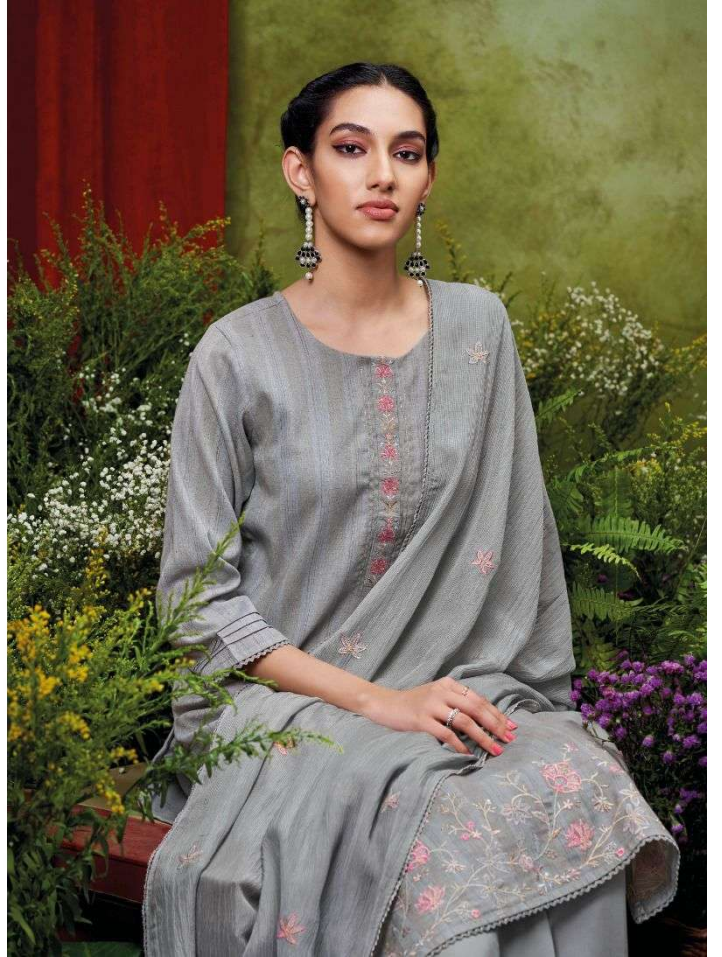

Ganga®

PRODUCT NAME	SAHASWARA
D.NO.	C1889 TO C1894
DESCRIPTION	<p>TOP PREMIUM HAND LOOM COTTON JACQUARD SOLID COLOR WITH EMBROIDERY,LACE EMBROIDERY ON NECK , DAMAN AND LACE</p> <p>BOTTOM PREMIUM COTTON SOLID COLOR</p> <p>DUPATTA PREMIUM PURE CHIFFON SOLID COLOR WITH EMBROIDERY AND CROCHET LACE</p>
HSN CODE	520831
WHOLESALE PRICE	1560/- EACH+GST(EXTRA)