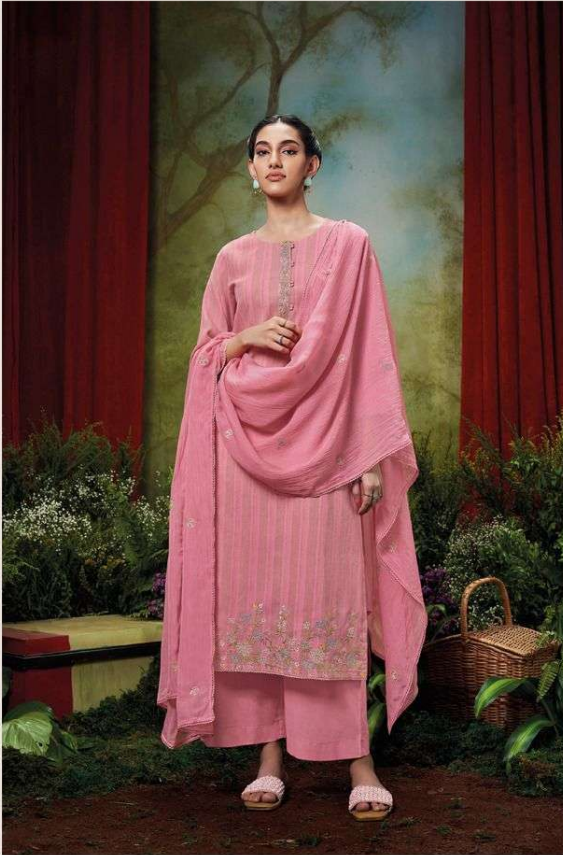

Ganga®

PRODUCT NAME	SAHASWARA
D.NO.	C1889 TO C1894
DESCRIPTION	<p>TOP PREMIUM HAND LOOM COTTON JACQUARD SOLID COLOR WITH EMBROIDERY,LACE EMBROIDERY ON NECK , DAMAN AND LACE</p> <p>BOTTOM PREMIUM COTTON SOLID COLOR</p> <p>DUPATTA PREMIUM PURE CHIFFON SOLID COLOR WITH EMBROIDERY AND CROCHET LACE</p>
HSN CODE	520831
WHOLESALE PRICE	1560/- EACH+GST(EXTRA)

Ganga®

C1894

Ganga®

C1890

C1889

C1890

C1891

C1892