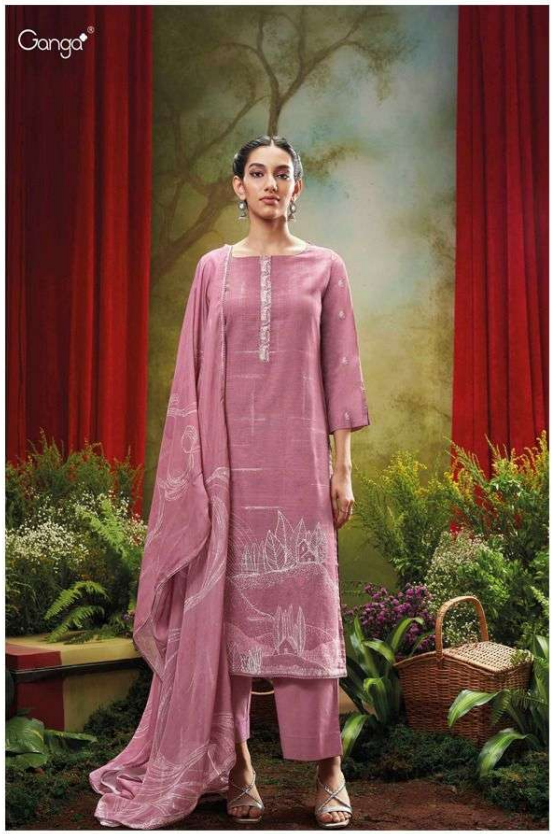

C2165

C2166

C2167

C2168

C2169

C2170

Ganga®
Ferisha

PRODUCT NAME	<i>FERISHA</i>
D.NO.	C2165 TO C2170
DESCRIPTION	<p>TOP PREMIUM PURE BEMBERG SILK JACQUARD SOLID COLOR WITH EMBROIDERY, PATCH EMBROIDERY, HAND WORK & JARI LACE.</p> <p>BOTTOM PREMIUM VISCOSE SILK SOLID COLOR.</p> <p>DUPATTA PREMIUM PURE ORGANZA SILK SOLID COLOR WITH EMBROIDERY, EMBROIDERY LACE BORDER.</p>
HSN CODE	540834
WHOLESALE PRICE	2280/- EACH+GST(EXTRA)

C1961

C1962

C1963

C1964

C1965

C1966

Ganga®
Veda

PRODUCT NAME	VEDA
D.NO.	C1961 TO C1966
DESCRIPTION	<p>TOP PREMIUM PATTERN PRINTED WITH HAND EMBROIDERY, HAND WORK AND CROCHET LACE.</p> <p>BOTTOM PREMIUM COTTON SOLID COLOR.</p> <p>DUPATTA PREMIUM BEMBERG LAWN PRINTED WITH CROCHET LACE.</p>
HSN CODE	520851
WHOLESALE PRICE	1940/- EACH+GST(EXTRA)