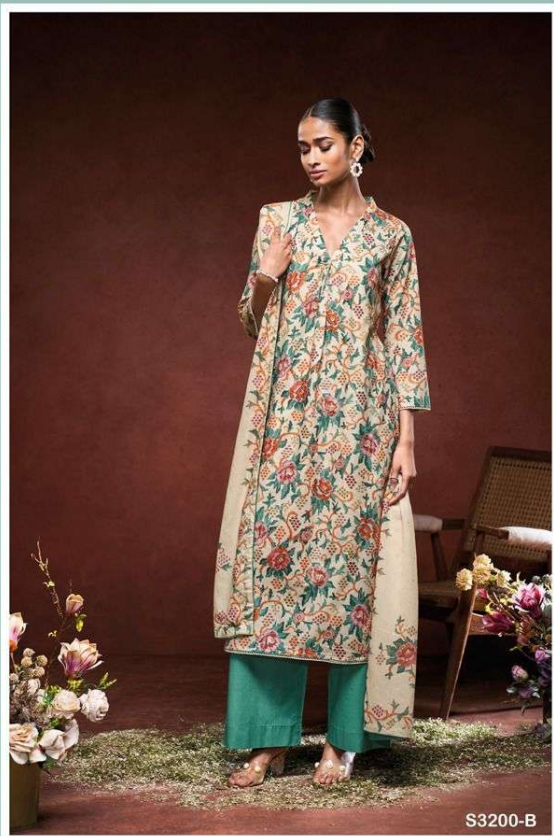

Ganga®
Kalishia
S3200

PRODUCT NAME	<i>KALISHIA</i>
D.NO.	S3200
DESCRIPTION	<p>TOP PREMIUM COTTON PRINTED WITH HAND EMBROIDERY, HAND WORK, SOLID COTTON & CROCHET LACE BORDER.</p> <p>BOTTOM PREMIUM COTTON SOLID COLOR.</p> <p>DUPATTA PREMIUM COTTON MAL PRINTED WITH FOIL PRINT & SOLID COLOR COTTON BORDER.</p>
HSN CODE	520851
WHOLESALE PRICE	1640/- EACH+GST(EXTRA)