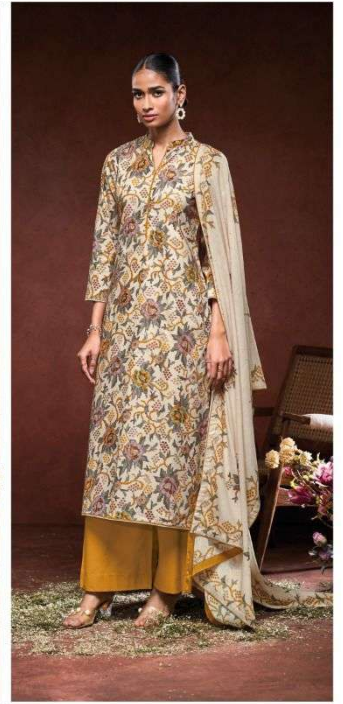

S3200-D

Ganga®
Kalishia
S3200- A/B/C/D