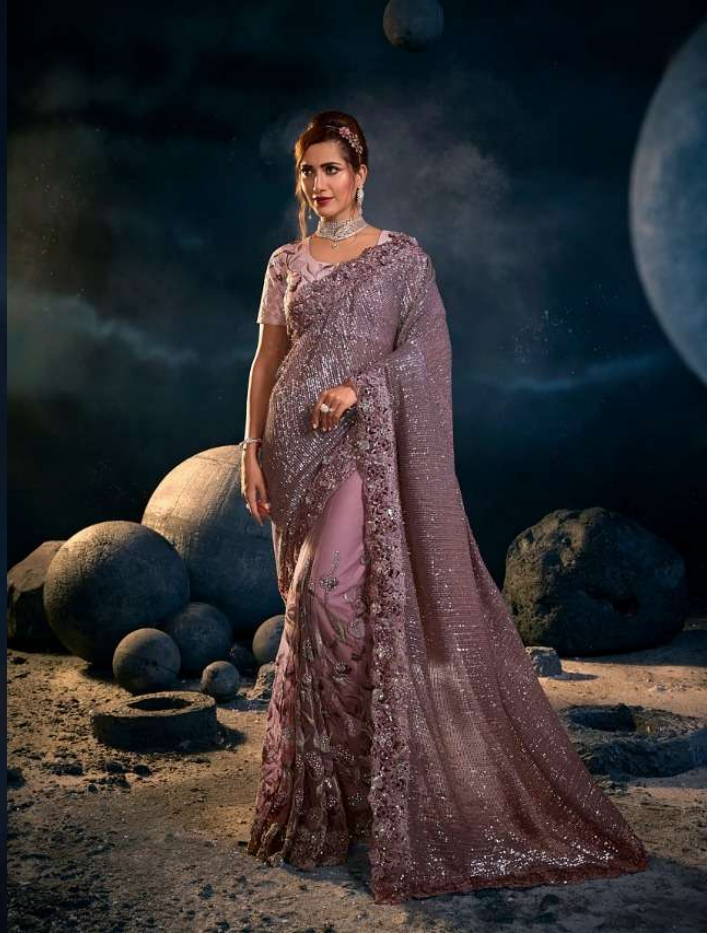

an expression of woman™
M. S. Soares

6313