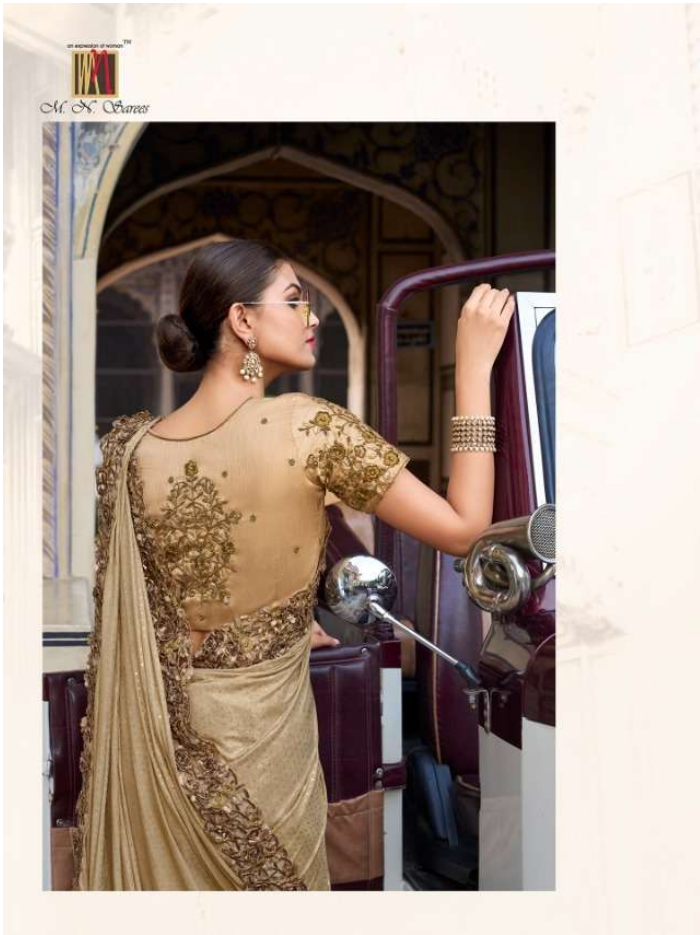

an expression of woman™

M. N. Oza's

5709

D.NO.	DESCRIPTION	BLOUSE	ORIGNAL RATE
5705	SEA GREEN DIGITAL NET SAREE WITH HANDMADE FLOWER WITH MOTI CUT DANA WORK	AADA SLUB	5550
5709	GREY IMPORTED FABRIC PALLU DIGITAL NET SKIRT WITH HANDMADE FLOWER WITH MOTI CUT DANA WORK	PURE SILK	4750
6008	WHITE DIGITAL NET SAREE WITH JARI,THREAD, DIMAOND & MOTI HEAVY WORK	PURE SILK	5185
6004	MEHANDI DIGITAL NET SAREE WITH VELVET PATCH JARI MOTI CUT DANA AND MIRROR HEAVY WORK	TURKEY SILK	5765
6303	GREY TURKEY IMPORTED SAREE WITH ALL OVER CRYSTAL,CUT-DANA,MOTI,ZARKAN HEAVY HAND WORK	PURE SILK	5550
6304	BLUE TURKEY IMPORTED SEQUENCE PALLU,DIGITAL NET SKIRT WITH THREAD,SEQUENCE,MOTI & ZARKAN HEAVY WORK	MILAN SILK	5999
6305	MUSTARD TURKEY IMPORTED DIGITAL PRINT PALLU,DIGITAL NET SKIRT WITH CRYSTAL,THREAD,ZARKAN,MIRROR & SEQUENCE FLOWER APLIC HEAVY WORK	JARMAN SILK	4999
6306	SEA GREEN IMPORTED SEQUENCE PALLU,IMPORTED FABRICS SKIRT WITH MIRROR,ZARI,DIAMOND & SEQUENCE FLOWER APLIC HEAVY WORK	MONALISHA SILK	5550
6308	PEACH IMPORTED SEQUENCE PALLU,DIGITAL NET SKIRT WITH ZARI,THREAD,SEQUENCE,ZARKAN,CRYSTAL & FLOWER APLIC HEAVY WORK	PURE SILK	5250
6312	BLACK TURKEY IMPORTED DIGITAL PALLU,DIGITAL NET SKIRT WITH ZARI,MOTI,THREAD,SEQUENCE FLOWER APLIC HEAVY WORK	TURKEY SILK	5250
6315	MEHANDI IMPORTED SEQUENCE PALLU,DIGITAL NET SKIRT WITH THREAD,CUT-DANA & MOTI HEAVY WORK	MONALISHA SILK	3999
6502	SEA GREEN IMPORTED SEQUENCE PALLU, DIGITAL NET SKIRT WITHMIRROR & FOIL HEAVY WORK	ITALIAN SILK	5250
6505	MEHANDI TURKEY IMPORTED DIGITAL PRINT PALLU,DIGITAL NET SKIRTWITH CRYSTAL,THREAD,ZARKAN,MIRROR & SEQUENCE FLOWER APLICHEAVY WORK	MONALISHA SILK	5250
6506	PURPLE IMPORTED SEQUENCE PALLU, DIGITAL NET SKIRT WITHMIRROR & FOIL HEAVY WORK	ITALIAN SILK	5250
6507	MUSTARD DIGITAL NET ALL OVER SAREE WITH SEQUENCE,THREAD,MIRROR & FLOWER APLIC HEAVY WORK	ITALIAN SILK	4999
6508	GREY TURKEY IMPORTED DIGITAL PRINT PALLU,DIGITAL NET SKIRTWITH SEQUENCE,MOTI & FLOWER APLIC HEAVY WORK	JARMAN SILK	4750
6510	GREEN DIGITAL NET ALL OVER SAREE WITH SEQUENCE,THREAD,MIRROR & FLOWER APLIC HEAVY WORK	ITALIAN SILK	4999
6512	GREY DIGITAL NET SAREE WITH SEQUENCE & FLOWER APLIC HEAVYWORK	ITALIAN SILK	5999
6706	PINK DIGITAL NET SAREE WITH ZARI REXINA PATCH ZARAKAN AND SEQUINCFLOWE HEAVY WORK	MONALISA SILK	5550
6708	GREY DIGITAL NET SAREE WITH ZARI VELVET WITH REXINA PATCH ZARAKAN CUTDANA AND SEQUINCFLOWE HEAVY WORK	MONALISA SILK	5999
6711	SEA GREEN DIGITAL NET SAREE WITH ZARI REXINA PATCH ZARAKAN AND SEQUINCFLOWE HEAVY WORK	PURE SILK	5550
6801	PEACH DIGITAL NET SAREE WITH THREAD,SEQUENCE,ZARKAN,MOTI AND ALL OVER FLOWER APLIC HEAVY WORK	MILAN SILK	5999
6804	SEA GREEN DIGITAL NET SAREE WITH SEQUENCE & FLOWER APLIC HEAVY WORK	MILAN SILK	3750
6807	GREEN SHADDED IMPORTED SEQUENCE PALLU,DIGITAL NET SKIRT WITH THREAD,ZARI,MOTI,ZARKAN & FLOWER APLIC HEAVY WORK	PURE SILK	3750
6809	PISTA IMPORTED SEQUENCE PALLU,DIGITAL NET SKIRT WITH ZARI,THREAD,MOTI,ZARKAN & FLOWER APLIC HEAVY WORK	PURE SILK	3750
6810	WHITE IMPORTED FABRIC ALL OVE CRYSTAL MOTI MIRROR CUT DANA HEAVY WORK	MILAN SILK	4999
6811	MEHANDI DIGITAL NET SAREE WITH SEQUENCE & FLOWER APLIC HEAVY WORK	MILAN SILK	3750