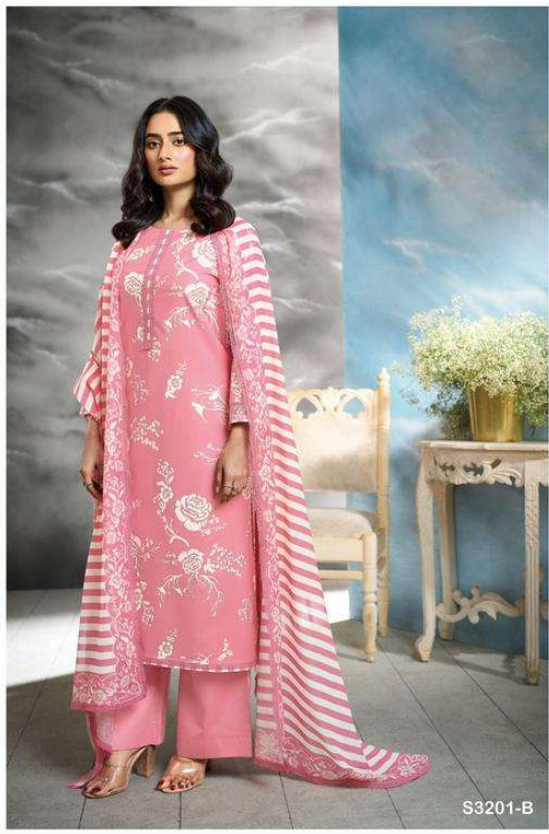

Ganga®

S3201-B

S3201-D

S3201-A

PRODUCT NAME	AASHINI
D.NO.	S3201
DESCRIPTION	<p>TOP PREMIUM COTTON PRINTED WITH FOIL PRINT, EMBROIDERY LACE FOR NECK, PRINTED BORDER WITH COTTON LACE FOR DAMAN AND SLEEVES.</p> <p>BOTTOM PREMIUM COTTON SOLID COLOR.</p> <p>DUPATTA PREMIUM BEMBERG LAWN PRINTED WITH COTTON LACE.</p>
HSN CODE	520851
WHOLESALE PRICE	1525/- EACH+GST(EXTRA)