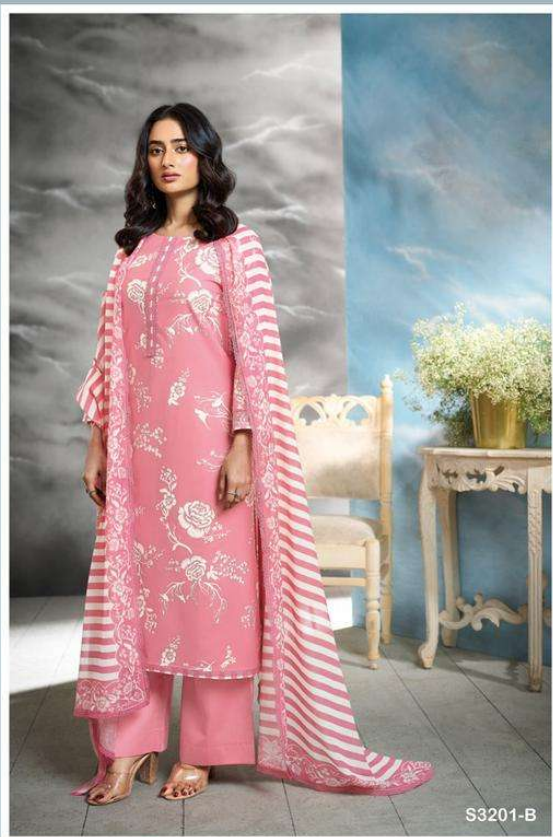

Ganga®

S3201-B

S3201-D

S3201-A

PRODUCT NAME	AASHINI
D.NO.	S3201
DESCRIPTION	<p>TOP PREMIUM COTTON PRINTED WITH FOIL PRINT, EMBROIDERY LACE FOR NECK, PRINTED BORDER WITH COTTON LACE FOR DAMAN AND SLEEVES.</p> <p>BOTTOM PREMIUM COTTON SOLID COLOR.</p> <p>DUPATTA PREMIUM BEMBERG LAWN PRINTED WITH COTTON LACE.</p>
HSN CODE	520851
WHOLESALE PRICE	1525/- EACH+GST(EXTRA)