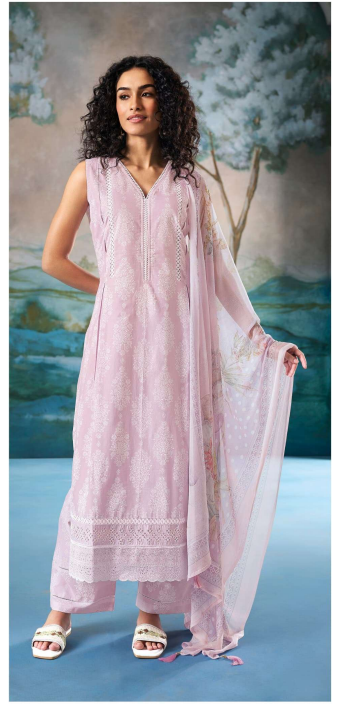

10228

Reyna®
Akshi
अक्षी