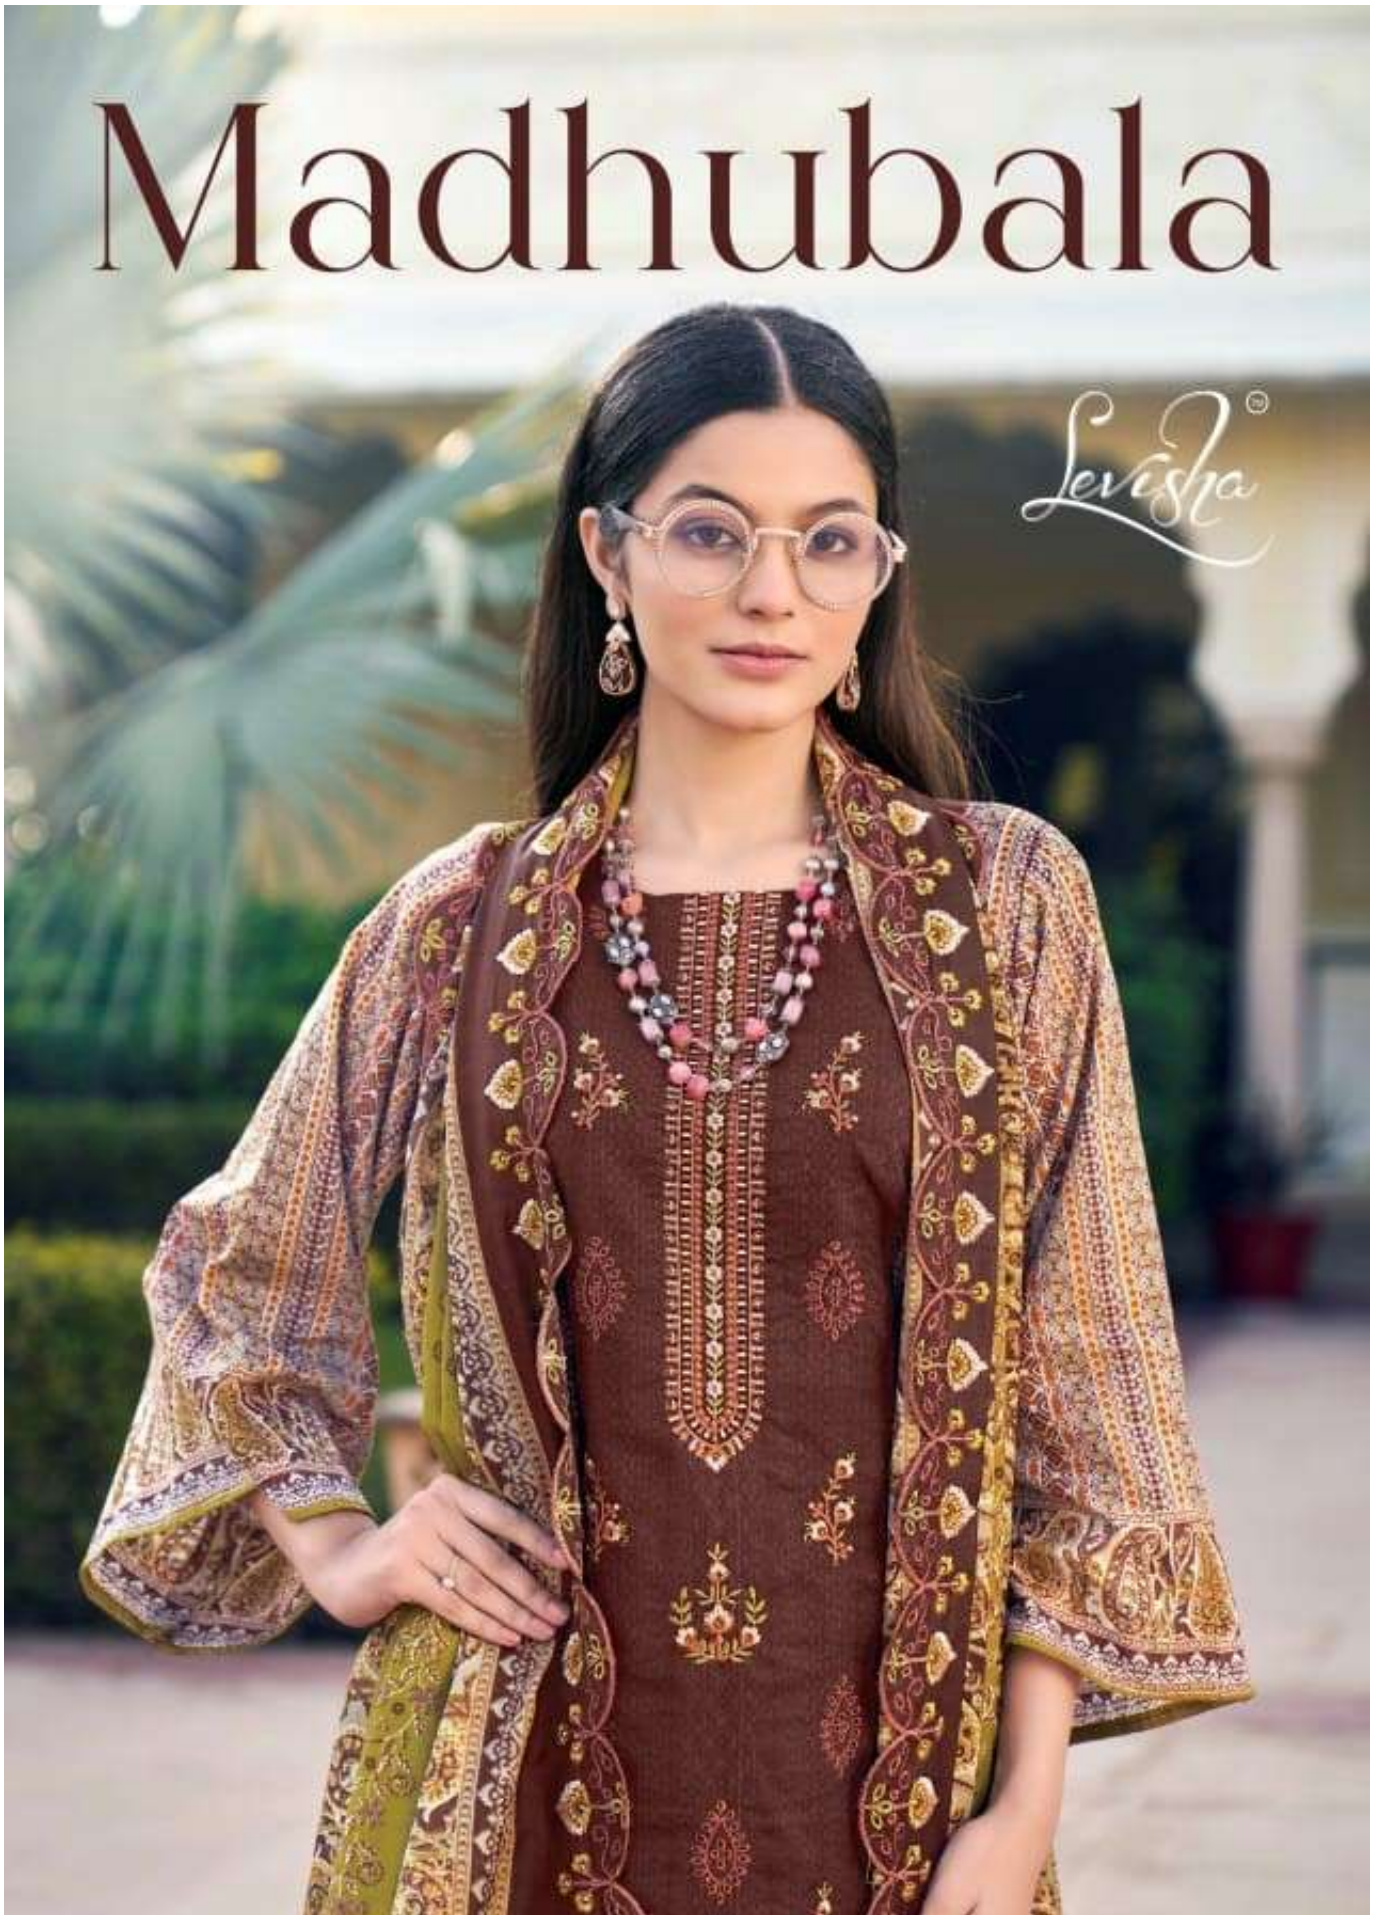

# Madhubala

Levisha<sup>®</sup>

Levisha®

Madhubala

• 1013 •

• 1014 •

• 1017 •

• 1018 •

• 1015 •

• 1016 •

• 1019 •

• 1020 •

• LOVE IN EVERYTHING •  
GORGEOUS ANARKALIS THAT SWAY ATTENTION AROUND BY THIS LABEL BE A STYLISTA WITH MAISHA.

• 1018 •

• LOVE IN EVERYTHING •  
IF YOU'RE A WOMAN WITH FAIRYTALE FANTASY, THIS PIECE OF DRESS WILL LEAD YOU THE PERFECT FEEL.

# Madhubala

• LOVE IN EVERYTHING •  
EXPRESS YOUR GREAT SENSE OF STYLE IN THE MOST UNIQUE ATTIRE BY

The right side of the image is a promotional graphic for the 'Levisha Madhubala' collection. It features the brand name 'Levisha' in a cursive font at the top, followed by the collection name 'Madhubala' in a large, bold, serif font. Below the text is a photograph of two women standing in traditional Indian attire. The woman on the left is wearing a purple and blue outfit, and the woman on the right is wearing a red and purple outfit. At the bottom of the graphic, there is a tagline: '• LOVE IN EVERYTHING •' and a smaller line of text: 'EXPRESS YOUR GREAT SENSE OF STYLE IN THE MOST UNIQUE ATTIRE BY'.