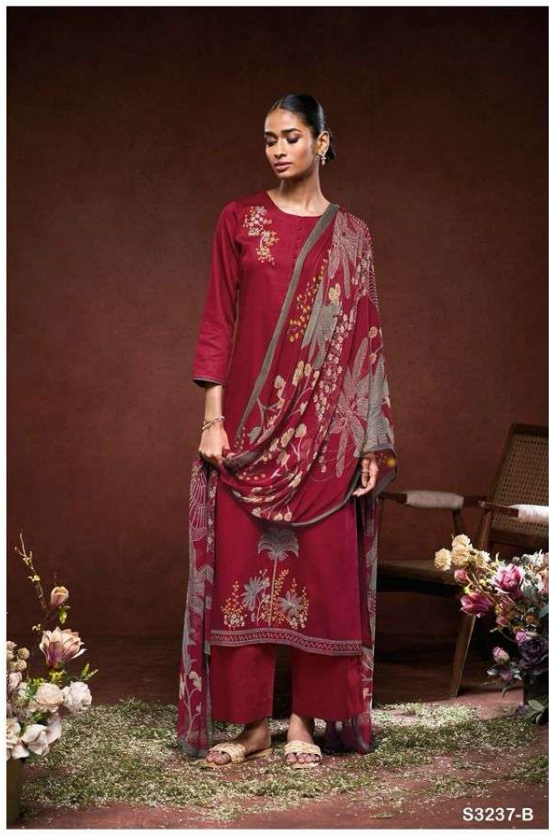

S3237

S3237-A

S3237-B

S3237-C

S3237-D

Ganga®
Lemei
S3237- A/B/C/D

PRODUCT NAME	LEMEI
D.NO.	S3237
DESCRIPTION	TOP PREMIUM COTTON SATIN SOLID COLOR WITH EMBROIDERY. BOTTOM PREMIUM COTTON SATIN SOLID COLOR. DUPATTA PREMIUM PURE CHIFFON PRINTED.
HSN CODE	520831
WHOLESALE PRICE	1395/- EACH+GST(EXTRA)