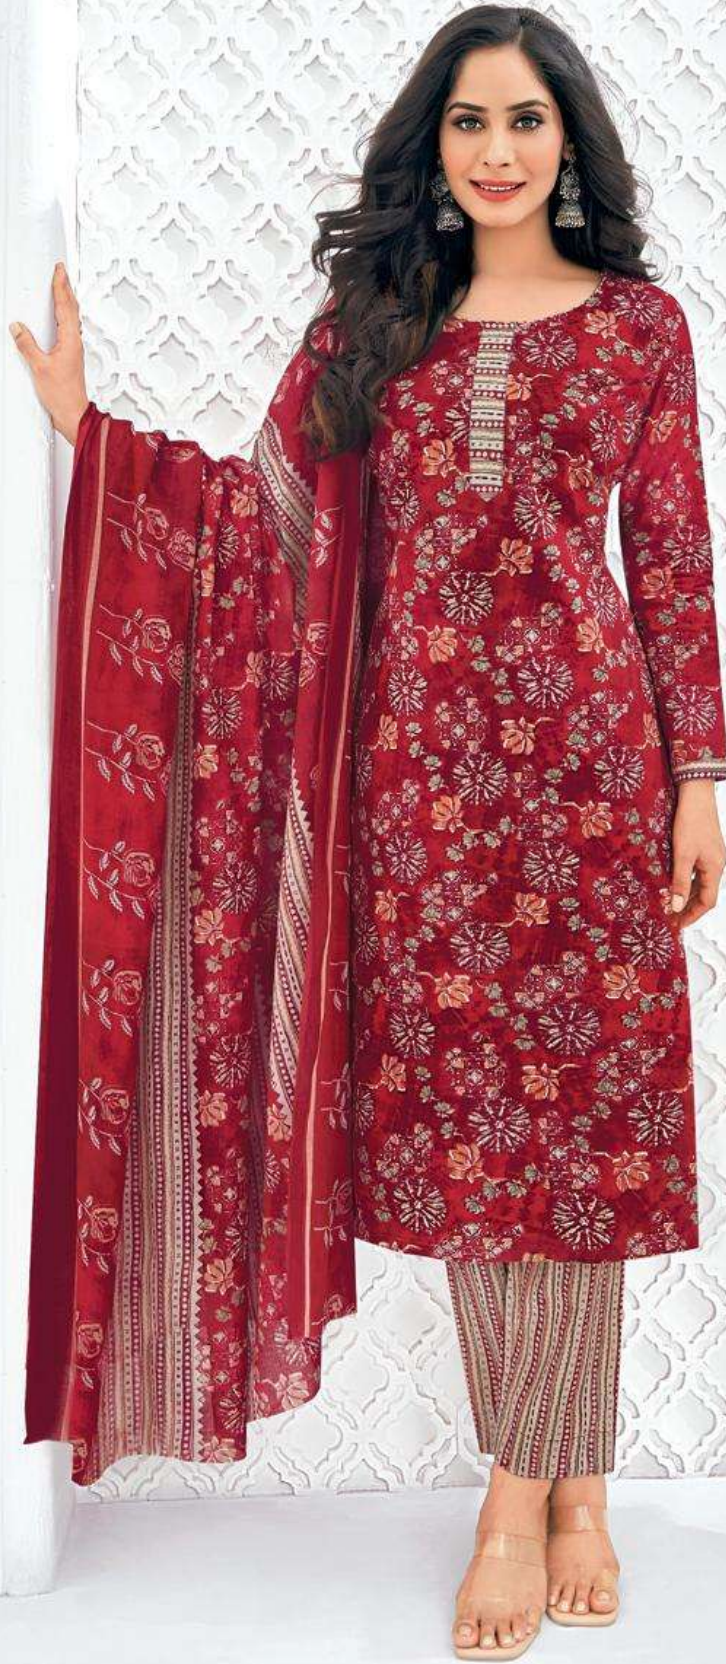

MCM®
Life
Style

D No. / 3343