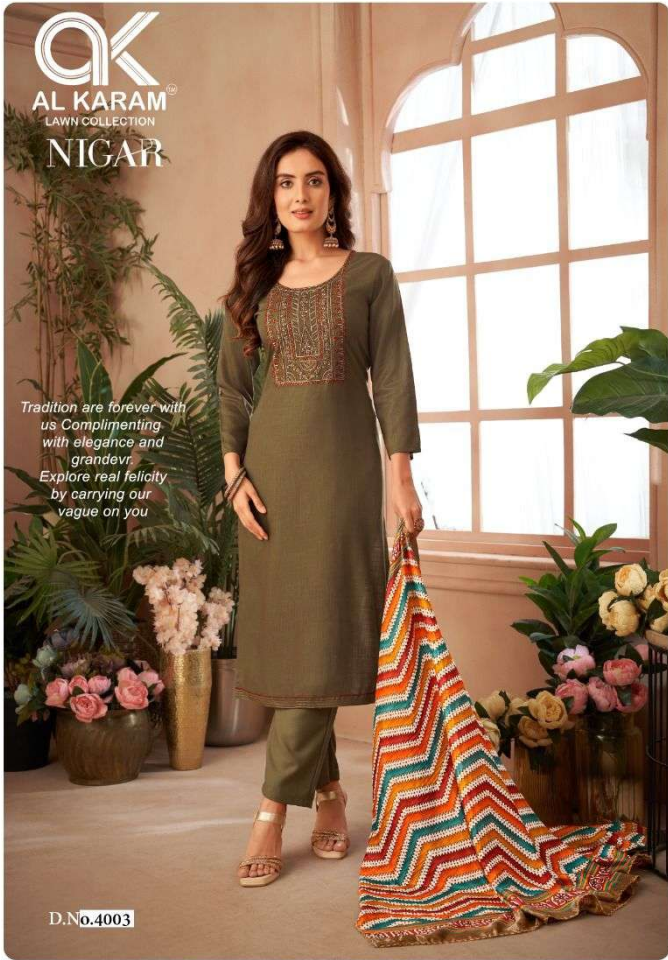

A woman with long dark hair is shown from the waist up, wearing a purple long-sleeved dress with intricate gold and white embroidery. She is holding a large, colorful shawl with a complex geometric and floral pattern in shades of pink, orange, green, and purple. She is wearing large, ornate silver earrings and a matching bracelet. The background is a soft-focus indoor setting with a green plant on the left.

AK
AL KARAMTM
LAWN COLLECTION

NIGAR
Exclusive Embroidery Collection.. EDITION - 4

A woman with long dark hair is shown from the waist up, wearing a dark purple long-sleeved dress with intricate gold and white embroidery on the bodice. She is holding a large, colorful shawl with a complex geometric and floral pattern in shades of pink, orange, green, and purple. She is wearing large, ornate silver earrings and a matching ring. The background is a soft-focus indoor setting with a green plant visible on the left.

It's a brilliantly affordable new looks
in every places Look graceful,
Stylish, elegant & sensuous

AK
AL KARAM[®]
LAWN COLLECTION
NIGAR

D.No.4001

AK
AL KARAM®
LAWN COLLECTION
NIGAR

D.No.4003

*Fresh
femininity*