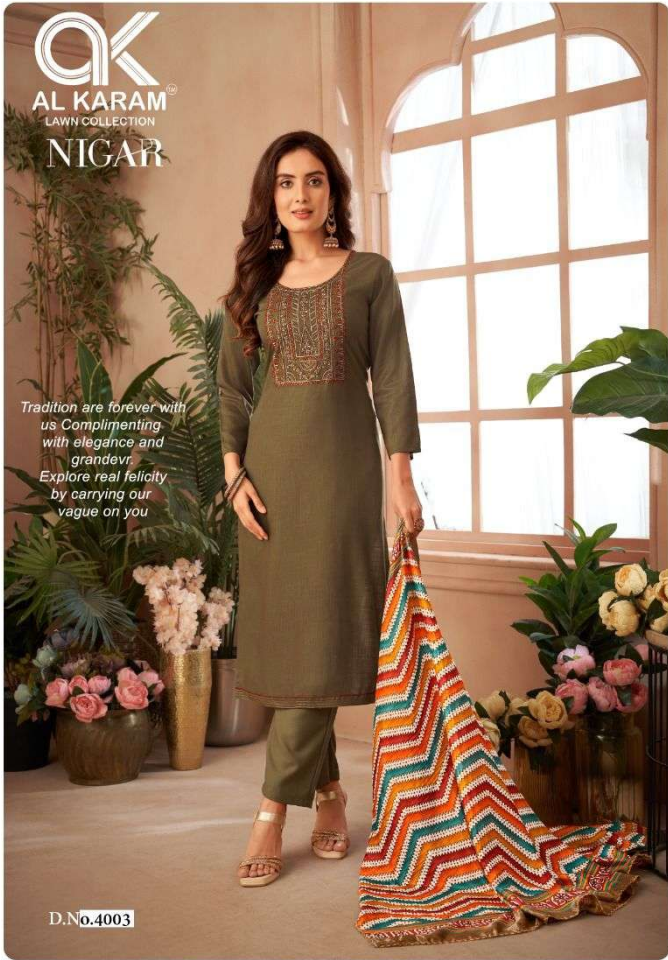

A woman with long dark hair is shown from the waist up, wearing a dark purple long-sleeved dress with intricate gold and white embroidery. She is holding a large, colorful shawl with a complex geometric and floral pattern in shades of pink, orange, green, and purple. She is wearing large, ornate silver earrings and a matching ring. The background is a soft-focus indoor setting with a green plant on the left.

AK
AL KARAMTM
LAWN COLLECTION

NIGAR
Exclusive Embroidery Collection.. EDITION - 4

A woman with long dark hair is shown from the waist up, wearing a purple long-sleeved dress with intricate gold and white embroidery. She is holding a large, colorful shawl with a complex geometric and floral pattern in shades of pink, orange, green, and purple. She is wearing large, ornate silver earrings and a gold ring. The background is a soft-focus indoor setting with a green plant on the left.

It's a brilliantly affordable new looks
in every places Look graceful,
Stylish, elegant & sensuous

AK
AL KARAM[®]
LAWN COLLECTION
NIGAR

D.No.4001

AK
AL KARAM®
LAWN COLLECTION
NIGAR

D.No.4003

*Fresh
femininity*