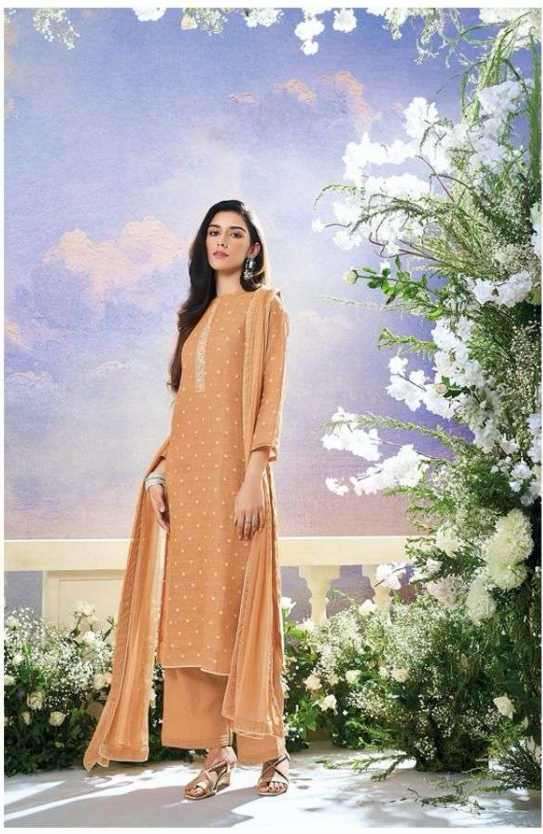

Ganga®

C2031

Ganga®

C2029

Ganga®

C2027

C2027

C2028

C2029

C2030

C2031

C2032

Ganga®
SAHAR

Ganga®

C2028

PRODUCT NAME	SAHAR
D.NO.	C2027 TO C2032
DESCRIPTION	<p>TOP PREMIUM PURE LINEN JACQUARD SOLID COLOR WITH EMBROIDERY & CROCHET LACE.</p> <p>BOTTOM PREMIUM COTTON SOLID COLOR</p> <p>DUPATTA PREMIUM PURE CHIFFON SOLID COLOR WITH FOIL PRINTED AND EMBROIDERY BORDER WITH CROCHET LACE.</p>
HSN CODE	520831
WHOLESALE PRICE	2350/- EACH+GST(EXTRA)