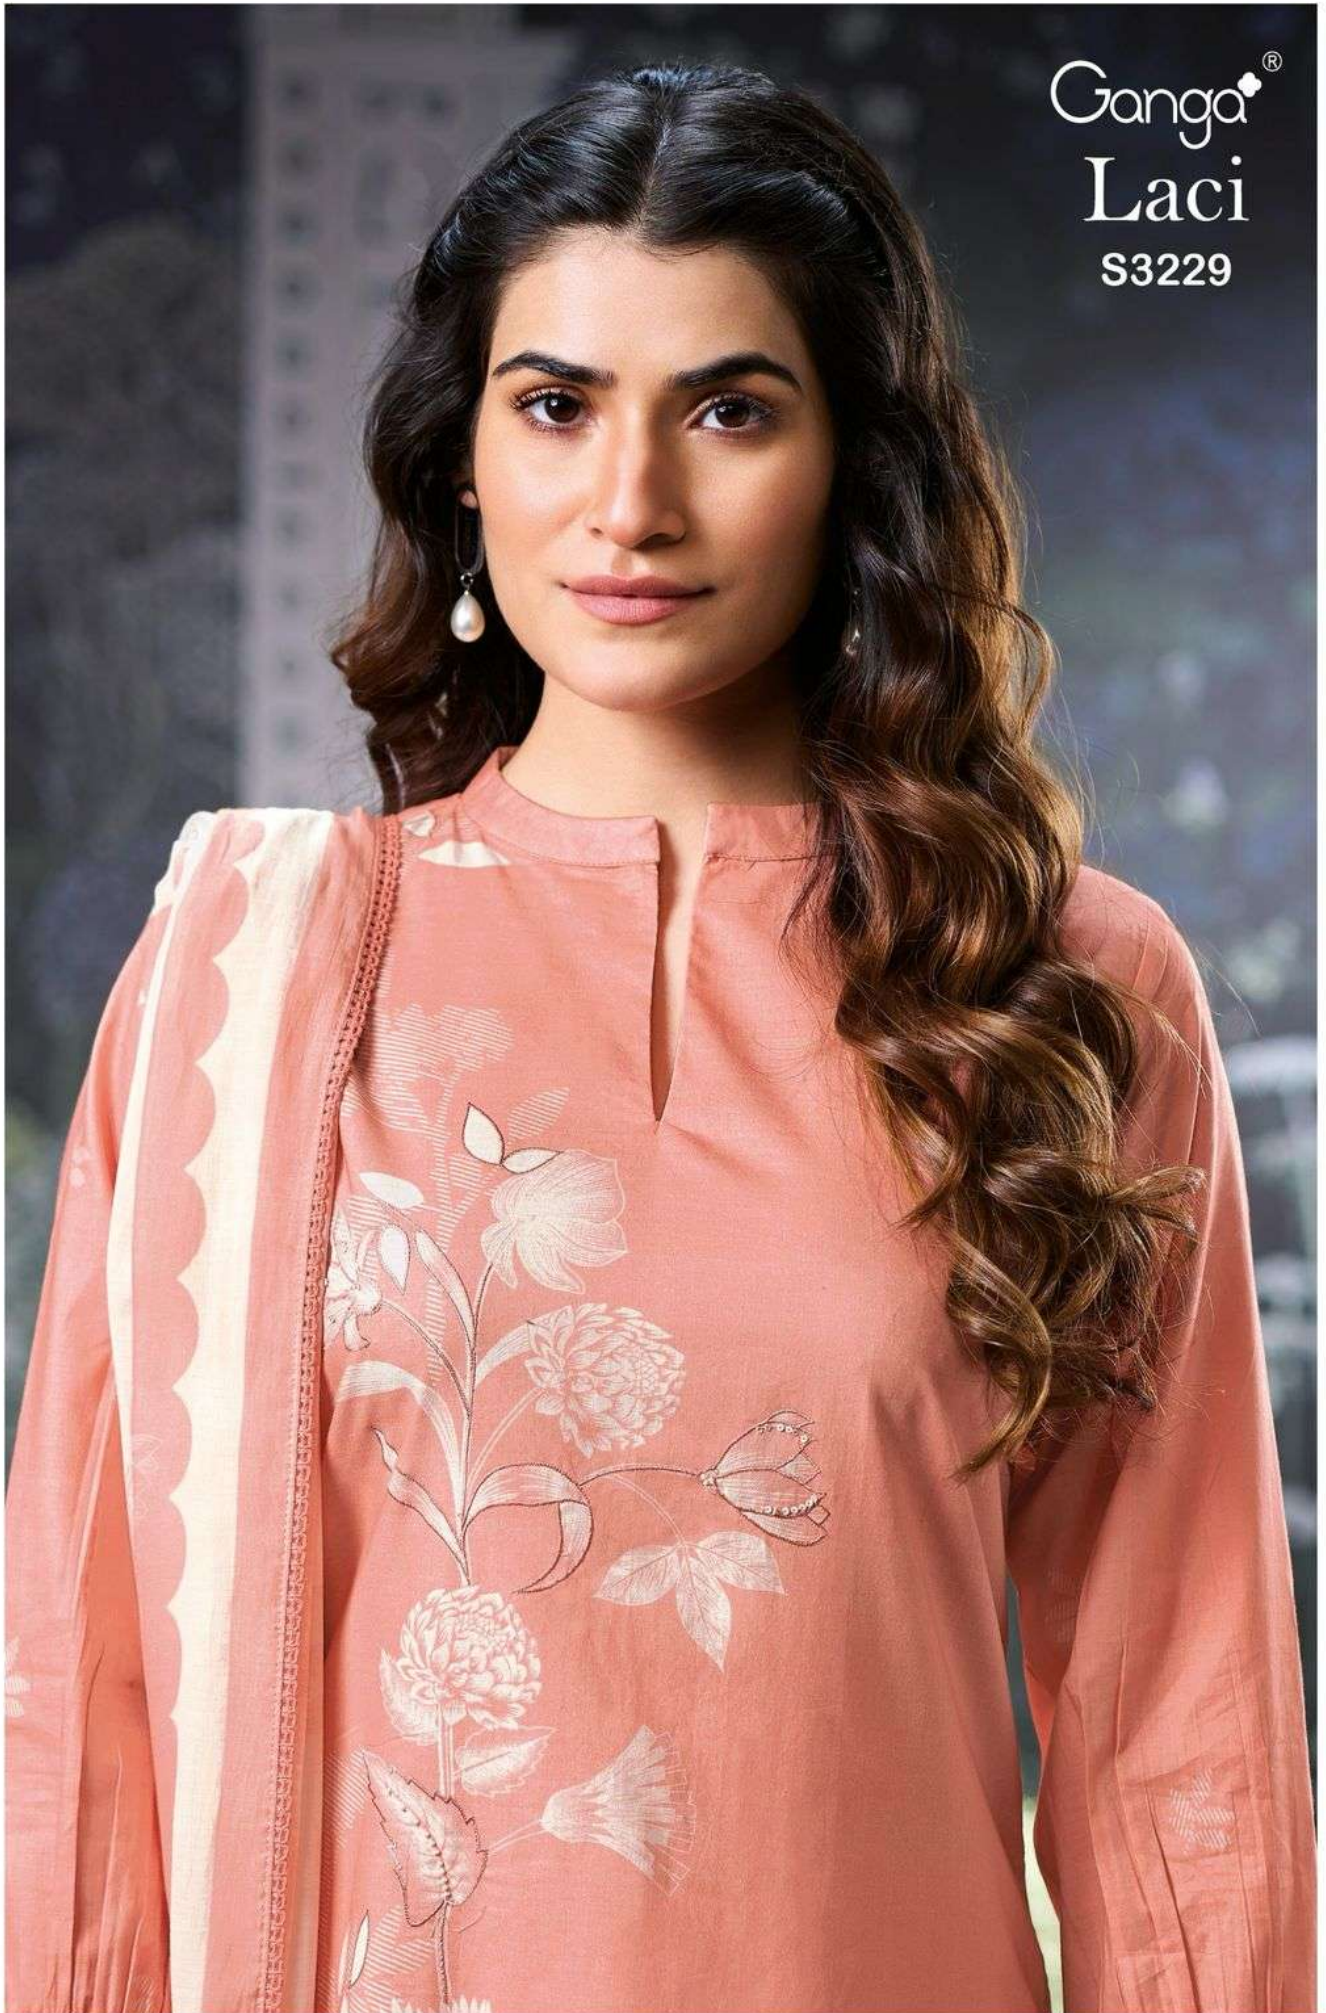

S3229-D

S3229-A

S3229-A

S3229-B

S3229-C

S3229-D

Ganga®
Laci
S3229- A/B/C/D

Ganga®

S3229-C

Ganga®

Ganga®

Ganga®

Ganga[®]
Laci
S3229

S3229-D

PRODUCT NAME	LACI
D.NO.	S3229
DESCRIPTION	<p>TOP PREMIUM COTTON PRINTED WITH HAND EMBROIDERY, HAND WORK, CROCHET LACE ON DAMAN AND SLEEVES.</p> <p>BOTTOM PREMIUM COTTON SOLID COLOR.</p> <p>DUPATTA PREMIUM COTTON MAL PRINTED WITH CROCHET LACE BORED.R.</p>
HSN CODE	520851
WHOLESALE PRICE	1640/- EACH+GST(EXTRA)