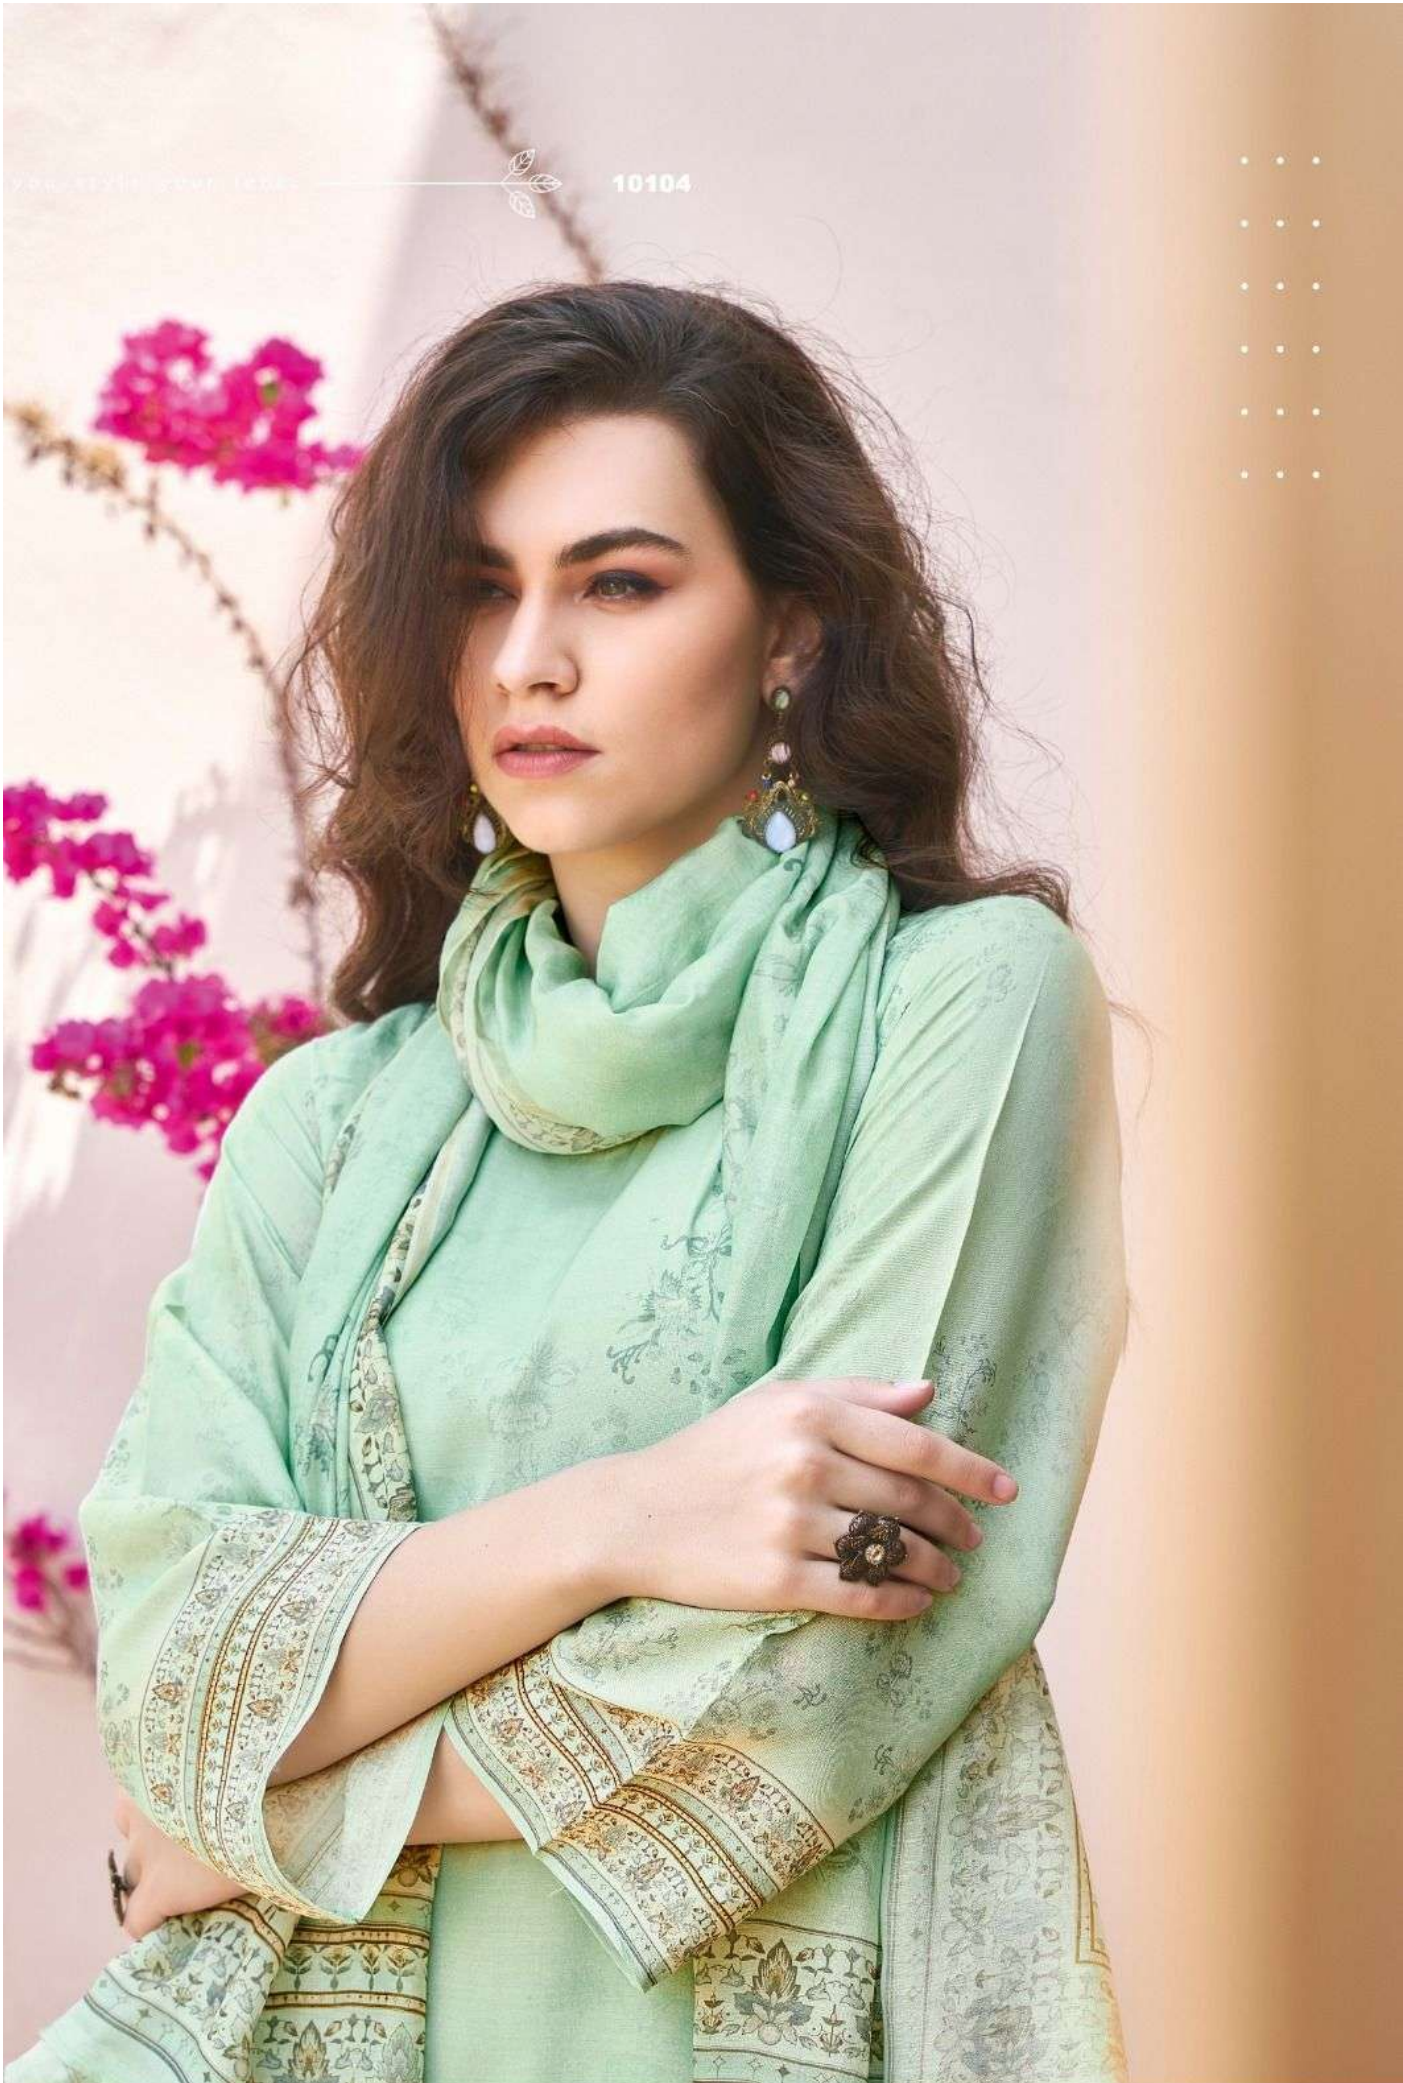

THE SECRET GARDEN

THE SECRET GARDEN

10107

 Sadhana

10108

ETERNALLY GRACEFUL

What actually makes you graceful is
how amazingly you style your look.

MAJESTIC APPEAL ◆ Be the head turner princess adorning aqua royal attire. —

10101

Sadhana

◆ LIVE LAVISH

Let your charm spread the magic while
you dress up and flaunt!

10101

your style your text

10104

sadhana-the-secret-garden-muslin-salwar-suit

10108

 Sadhana
P R E S E N T S

GLAMOROUS SAGA

Glamour is the expression of confidence;

10106 let your attitude speak!

Be the head turner princess adorning aqua royal attire. ———

M A J E S T I C A P P E A L

sadhana-the-secret-garden-muslin-salwar-suit