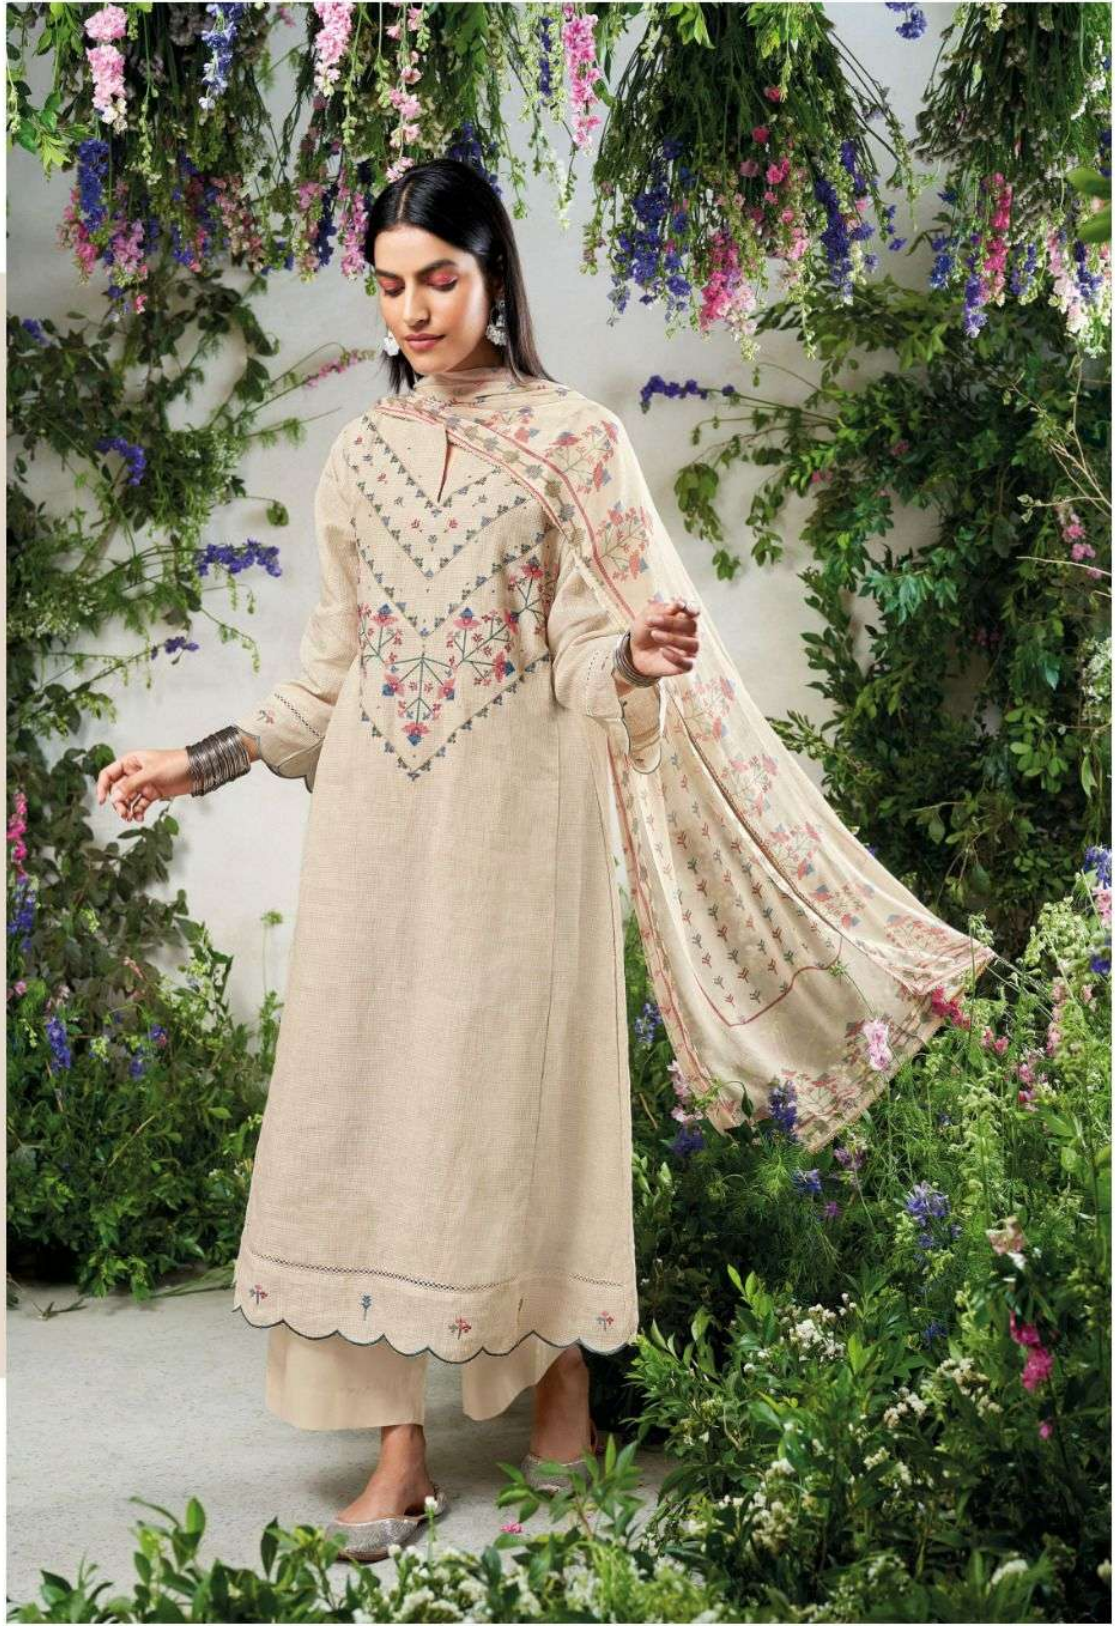

C1977

C1978

Ganga®

✿ C1975 ✿

Ganga®

Ganga®

❁ C1977 ❁

PRODUCT NAME	<b>SHARVI</b>
D.NO.	C1973 TO C1978
DESCRIPTION	<p><b>TOP</b> PREMIUM COTTON LINEN PRINTED WITH EMBROIDERY AND COTTON LACE FOR NECK AND DAMAN</p> <p><b>BOTTOM</b> PREMIUM COTTON SOLID COLOUR</p> <p><b>DUPATTA</b> PURE CHIFFON PRINTED</p>
HSN CODE	<b>520851</b>
WHOLESALE PRICE	<b>1895/- EACH+GST(EXTRA)</b>