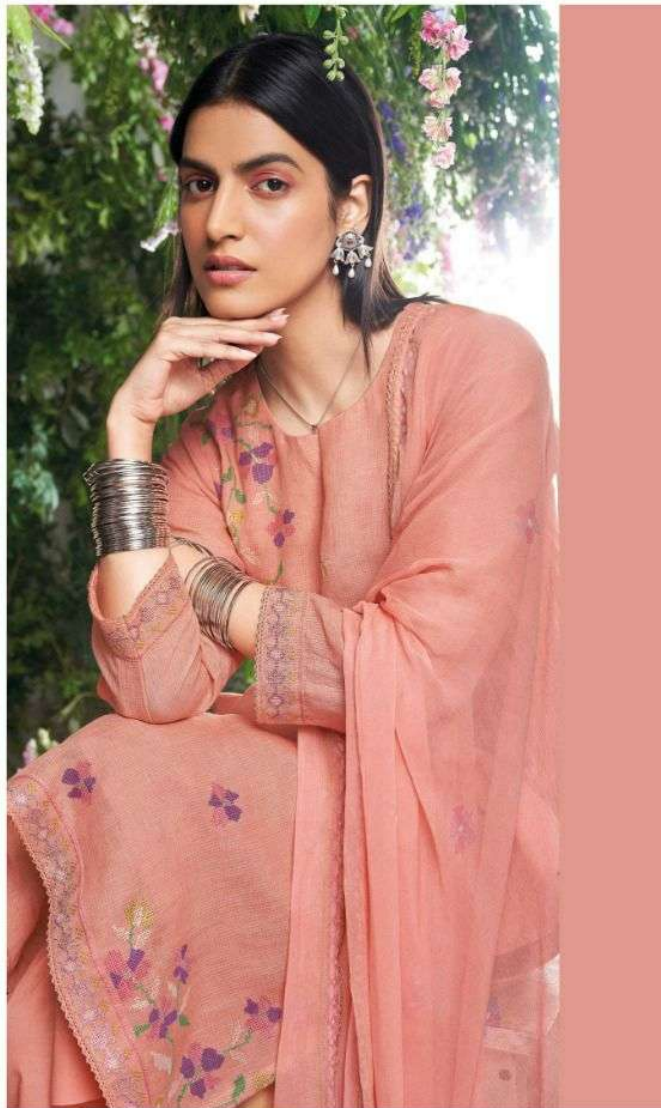

Ganga®  
Sharvi

Ganga®

❁ C1976 ❁

Ganga®

C1973

C1974

C1975

C1976

C1977

C1978

Ganga®

✿ C1975 ✿

Ganga®

Ganga®

❁ C1977 ❁

PRODUCT NAME	<b>SHARVI</b>
D.NO.	C1973 TO C1978
DESCRIPTION	<p><b>TOP</b> PREMIUM COTTON LINEN PRINTED WITH EMBROIDERY AND COTTON LACE FOR NECK AND DAMAN</p> <p><b>BOTTOM</b> PREMIUM COTTON SOLID COLOUR</p> <p><b>DUPATTA</b> PURE CHIFFON PRINTED</p>
HSN CODE	<b>520851</b>
WHOLESALE PRICE	<b>1895/- EACH+GST(EXTRA)</b>