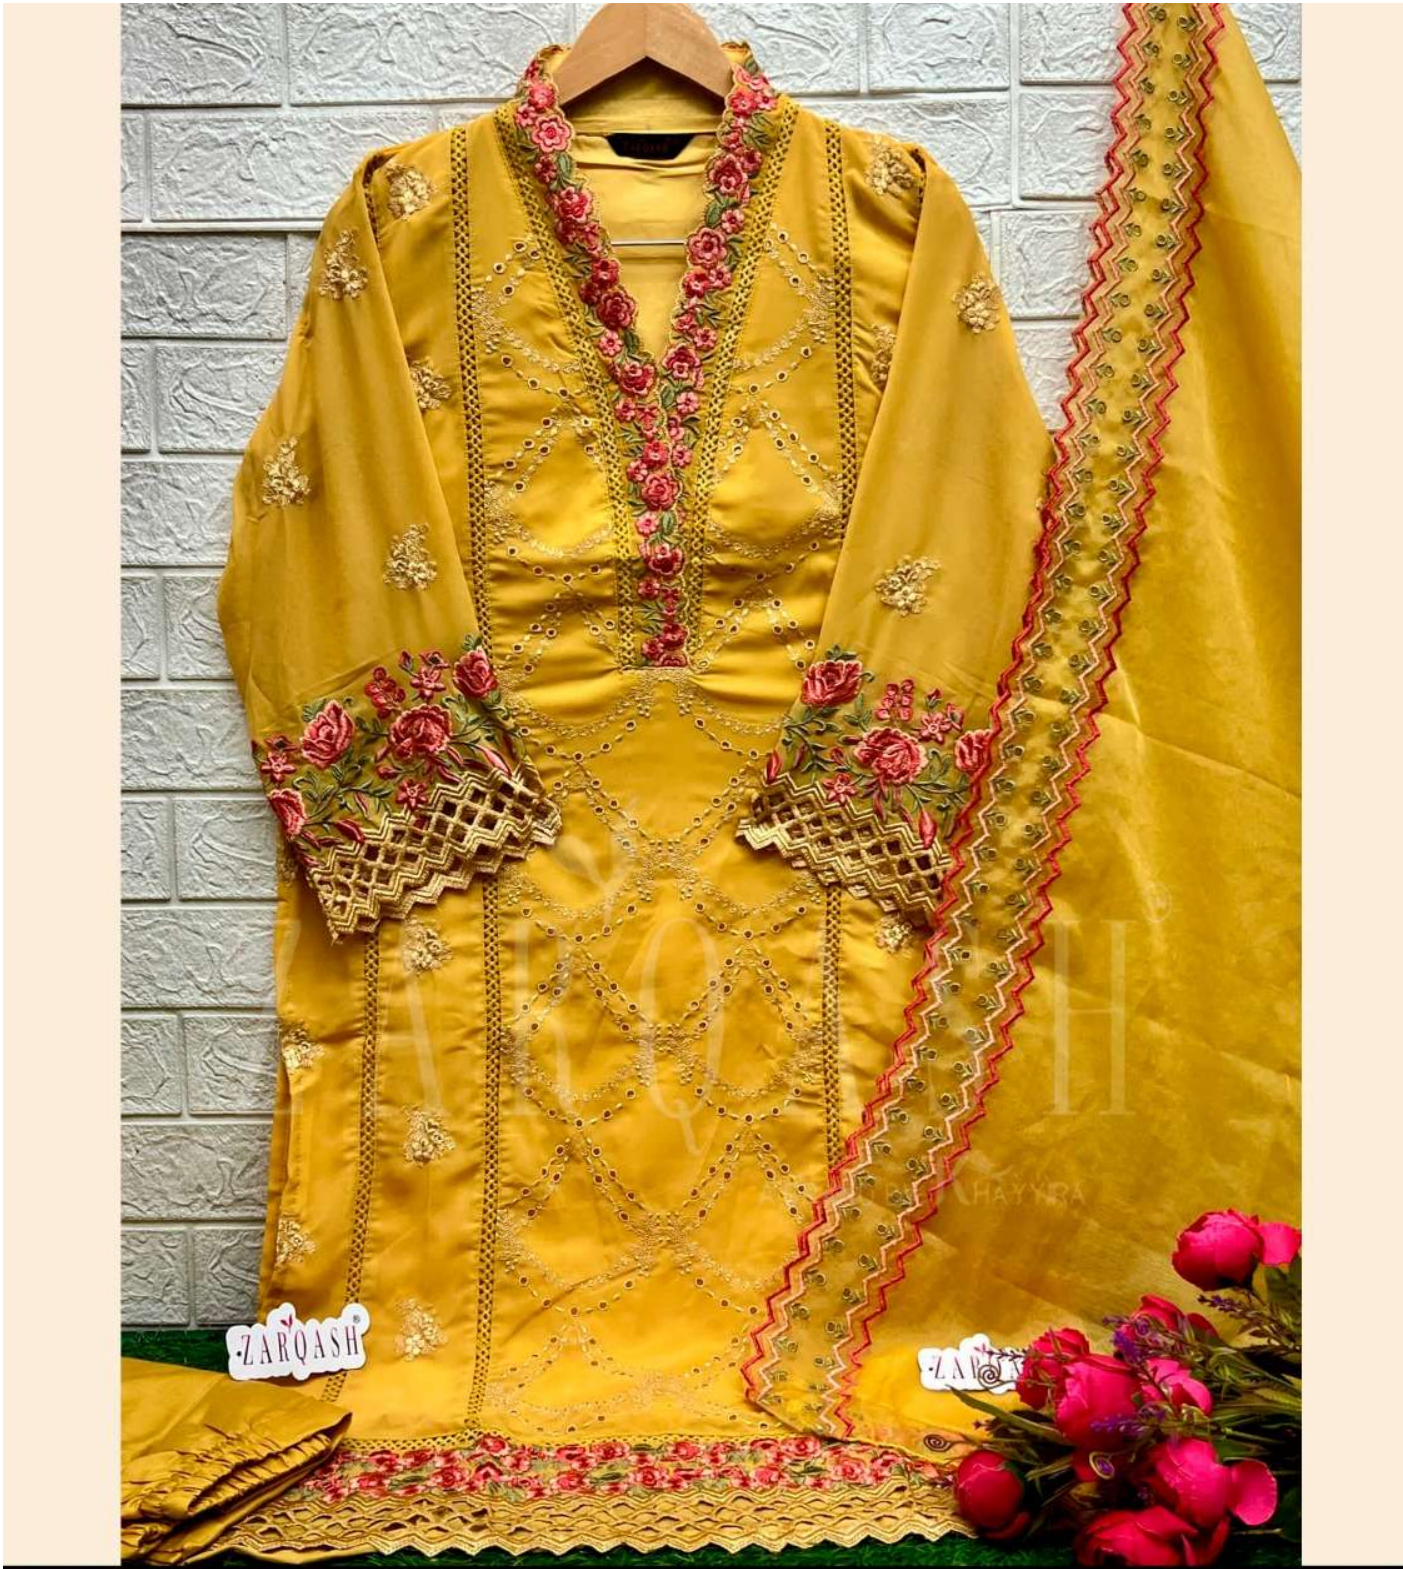

READY MADE COLLECTION

SIZE
XL-XXL

TOP
FOX GEORGETTE HEAVY
EMBROIDERY WORK

ZARQASH[®]
A BRAND BY KHAYYRA

INNER
HEAVY FABRIC

BOTTOM
VISCOSE

DUPATTA
ORGANZA HEAVY
EMBROIDERY WORK

Z-214-A

READY MADE COLLECTION

SIZE
XL-XXL

TOP
FOX GEORGETTE HEAVY
EMBROIDERY WORK

INNER
HEAVY FABRIC

BOTTOM
VISCOSE

DUPATTA
ORGANZA HEAVY
EMBROIDERY WORK

ZARQASH[®]
A BRAND BY KHAYYRA

Z-214-C