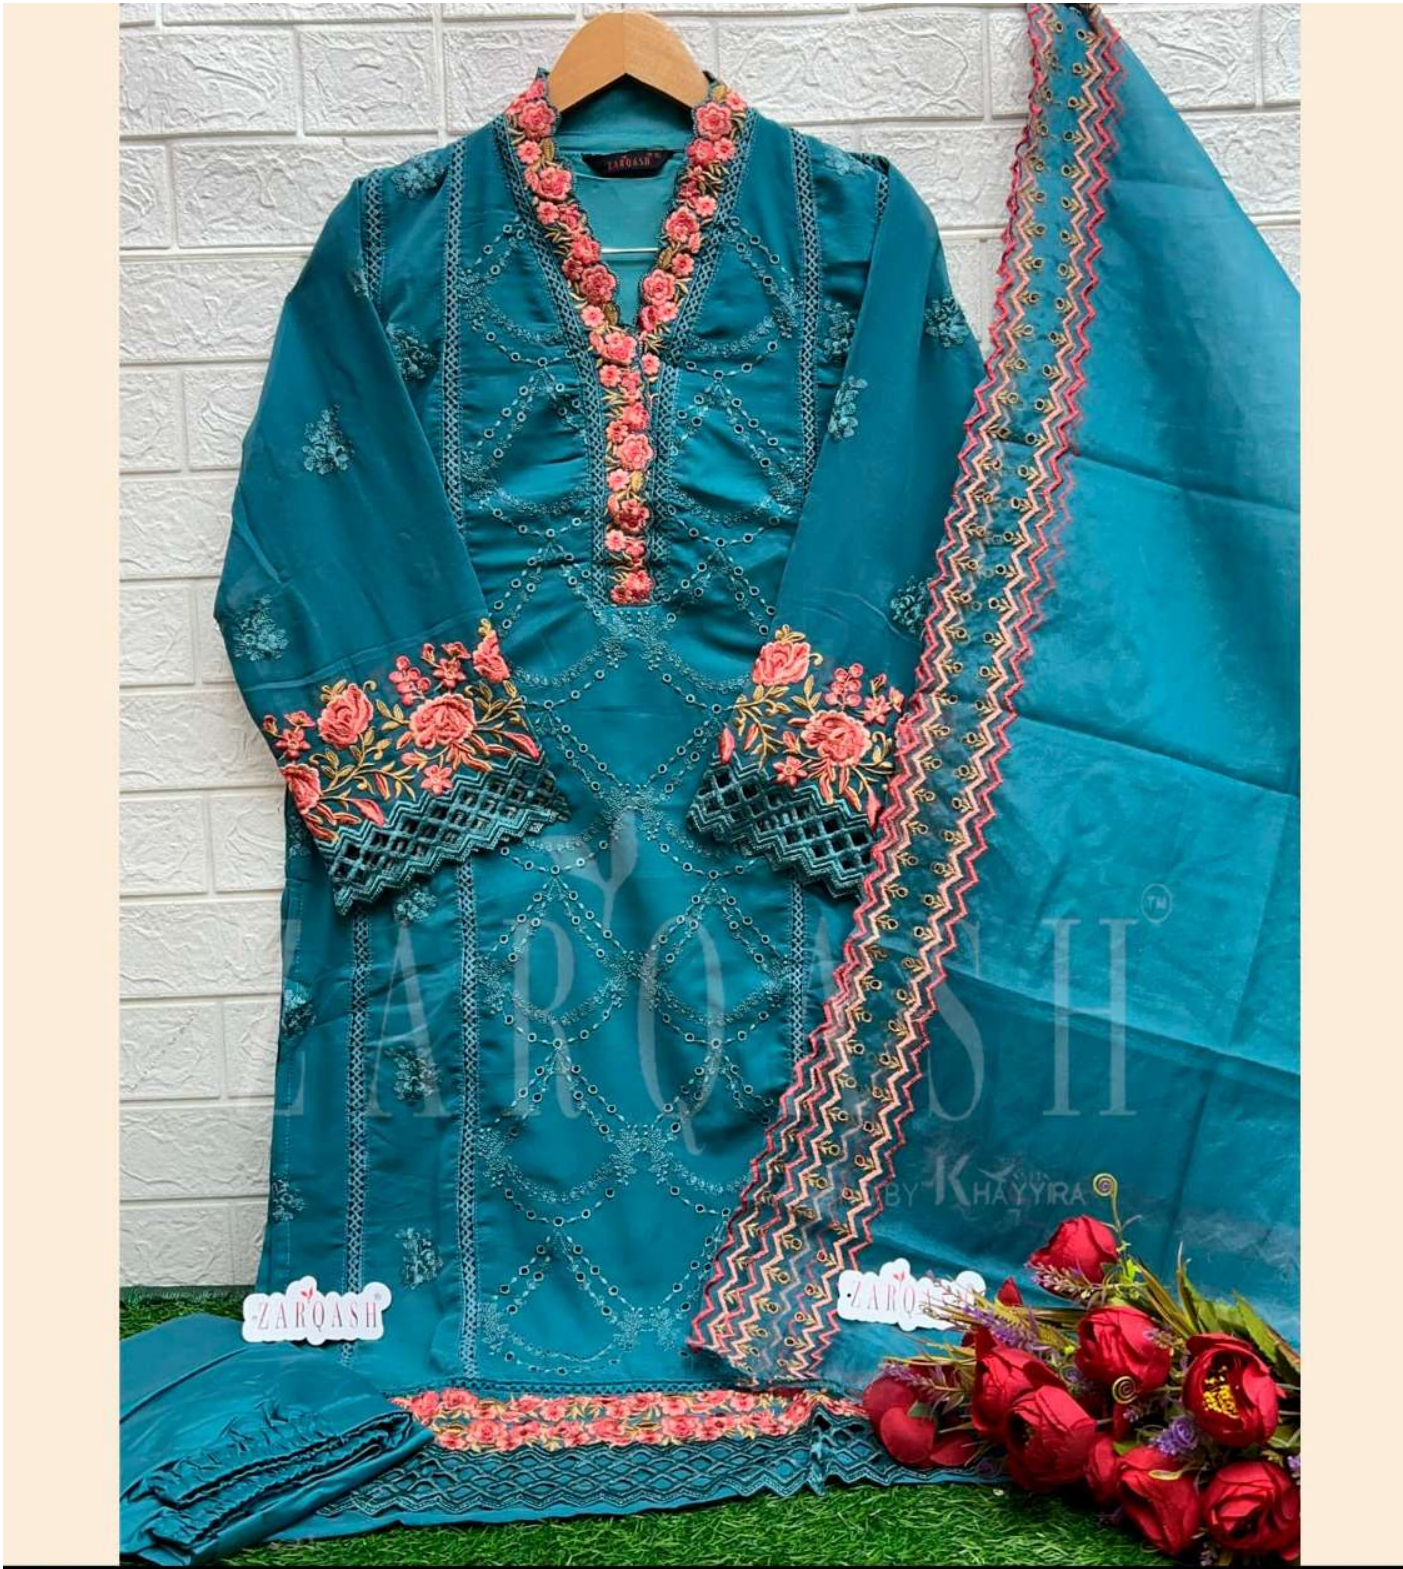

READY MADE COLLECTION

SIZE
XL-XXL

TOP
FOX GEORGETTE HEAVY
EMBROIDERY WORK

ZARQASH[®]
A BRAND BY KHAYYRA

INNER
HEAVY FABRIC

BOTTOM
VISCOSE

DUPATTA
ORGANZA HEAVY
EMBROIDERY WORK

Z-214-A

READY MADE COLLECTION

SIZE
XL-XXL

TOP
FOX GEORGETTE HEAVY
EMBROIDERY WORK

INNER
HEAVY FABRIC

BOTTOM
VISCOSE

DUPATTA
ORGANZA HEAVY
EMBROIDERY WORK

ZARQASH[®]
A BRAND BY KHAYYRA

Z-214-C

READY MADE COLLECTION

SIZE
XL-XXL

TOP
FOX GEORGETTE HEAVY
EMBROIDERY WORK

ZARQASH[®]
A BRAND BY KHAYYRA

INNER
HEAVY FABRIC

BOTTOM
VISCOSE

DUPATTA
ORGANZA HEAVY
EMBROIDERY WORK

Z-214-B