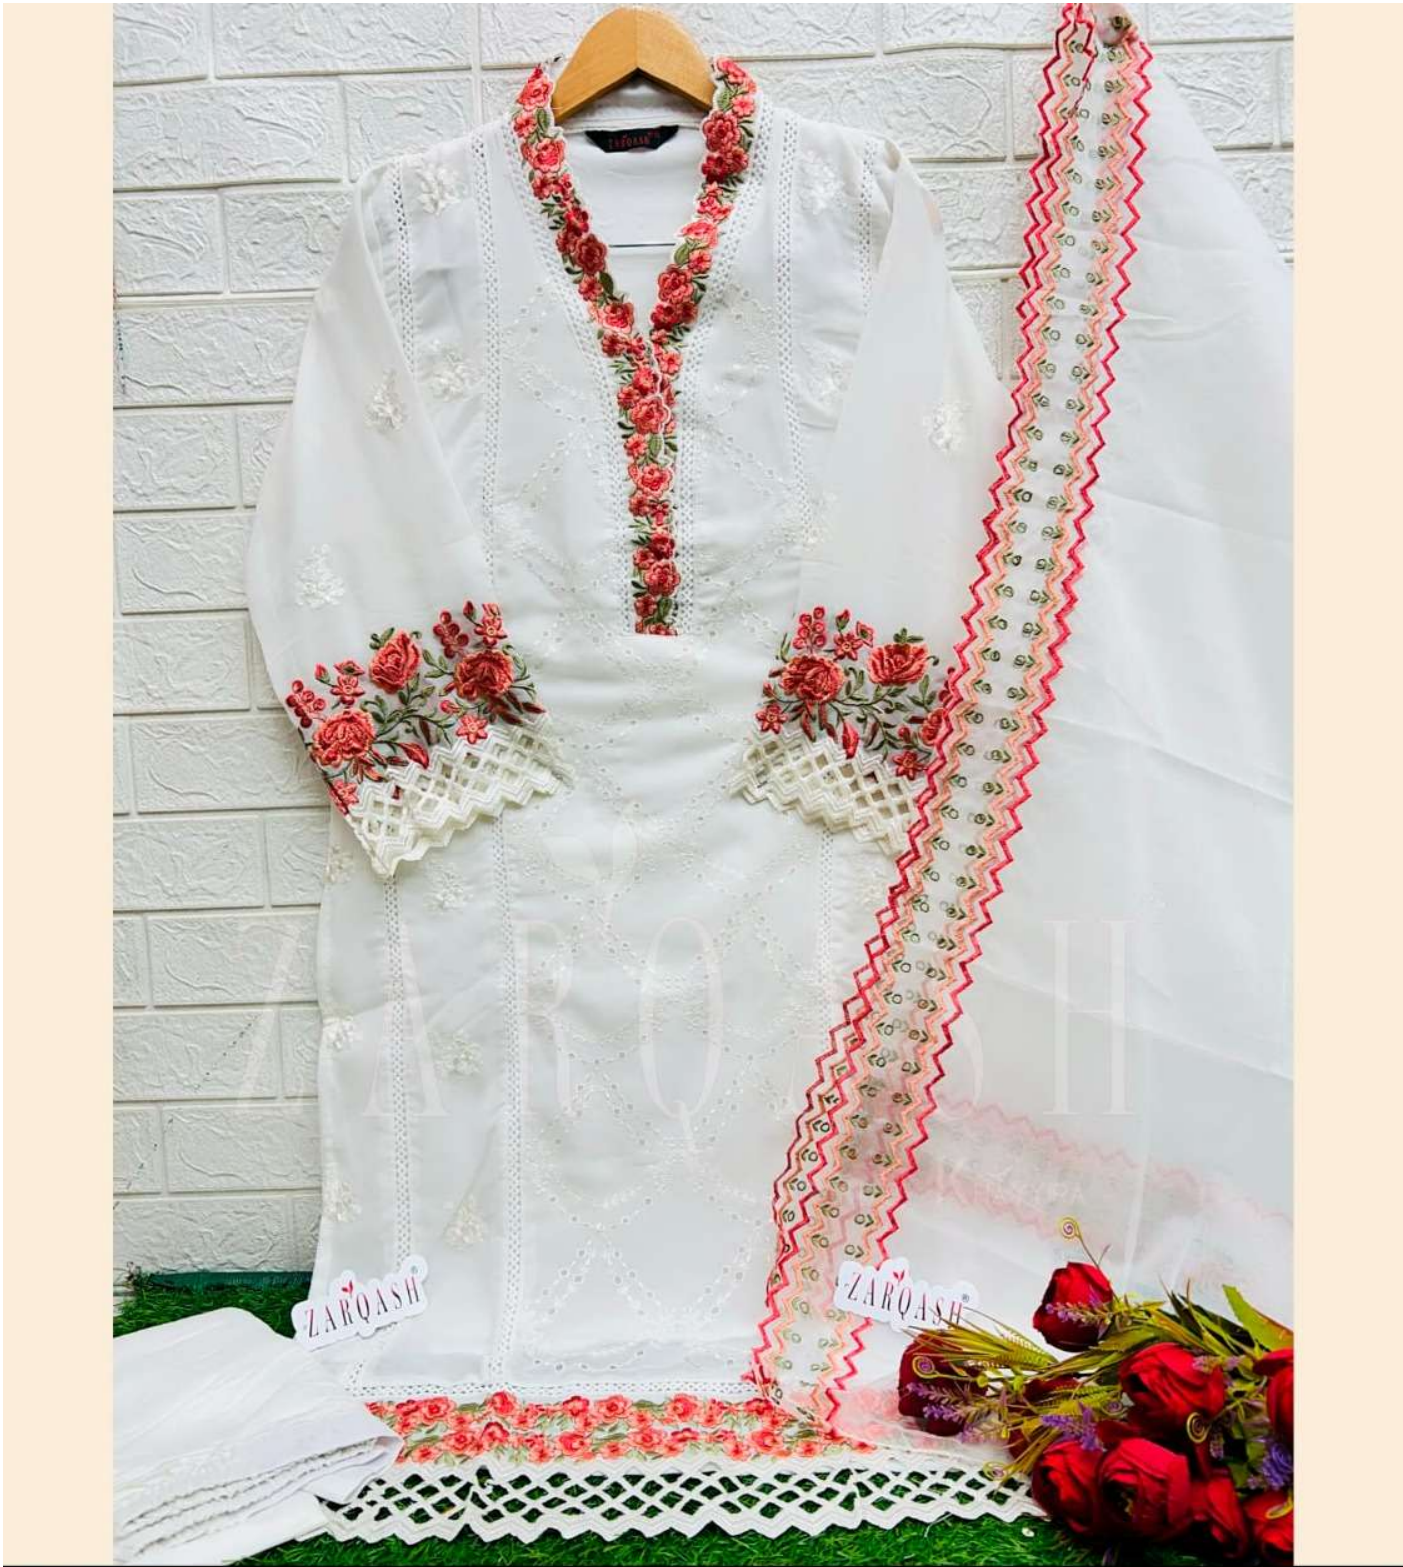

READY MADE COLLECTION

SIZE
XL-XXL

TOP
FOX GEORGETTE HEAVY
EMBROIDERY WORK

ZARQASH[®]
A BRAND BY KHAYYRA

INNER
HEAVY FABRIC

BOTTOM
VISCOSE

DUPATTA
ORGANZA HEAVY
EMBROIDERY WORK

Z-214-B