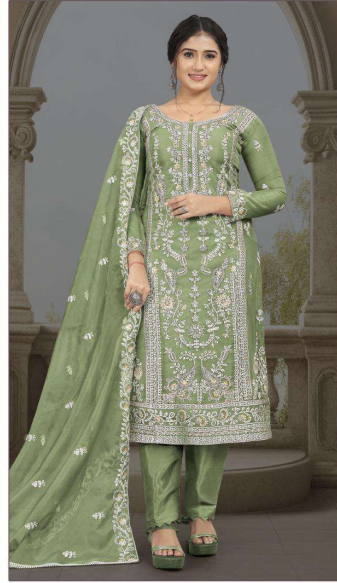

TOP:- ORGANZA EMBROIDERED  
WITH HEAVY ZARKAN WORK  
DUPATTA:- ORGANZA EMBROIDERED  
BOTTOM / INNER:- SANTOON

  
KROSS<sup>TM</sup>  
KULTURE

KK-221

KK-221-B

KK-221-C

KK-221-D

TOP:- ORGANZA EMBROIDERED  
WITH HEAVY ZARKAN WORK  
DUPATTA:- ORGANZA EMBROIDERED  
BOTTOM / INNER:- SANTOON