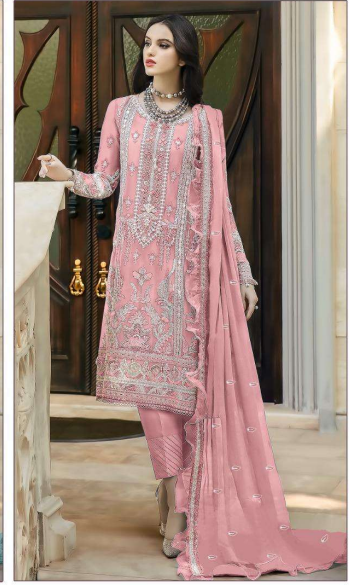

TOP:- ORGANZA EMBROIDERED  
WITH HEAVY ZARKAN WORK  
DUPATTA:- ORGANZA EMBROIDERED  
BOTTOM / INNER:- SANTOON

  
KROSS<sup>TM</sup>  
KULTURE

KK-100-E

KK-100-F

KK-100-G

KK-100-H

TOP:- STAR GEORGETTE  
DUPATTA:- STAR GEORGETTE  
BOTTOM / INNER:- SANTOON