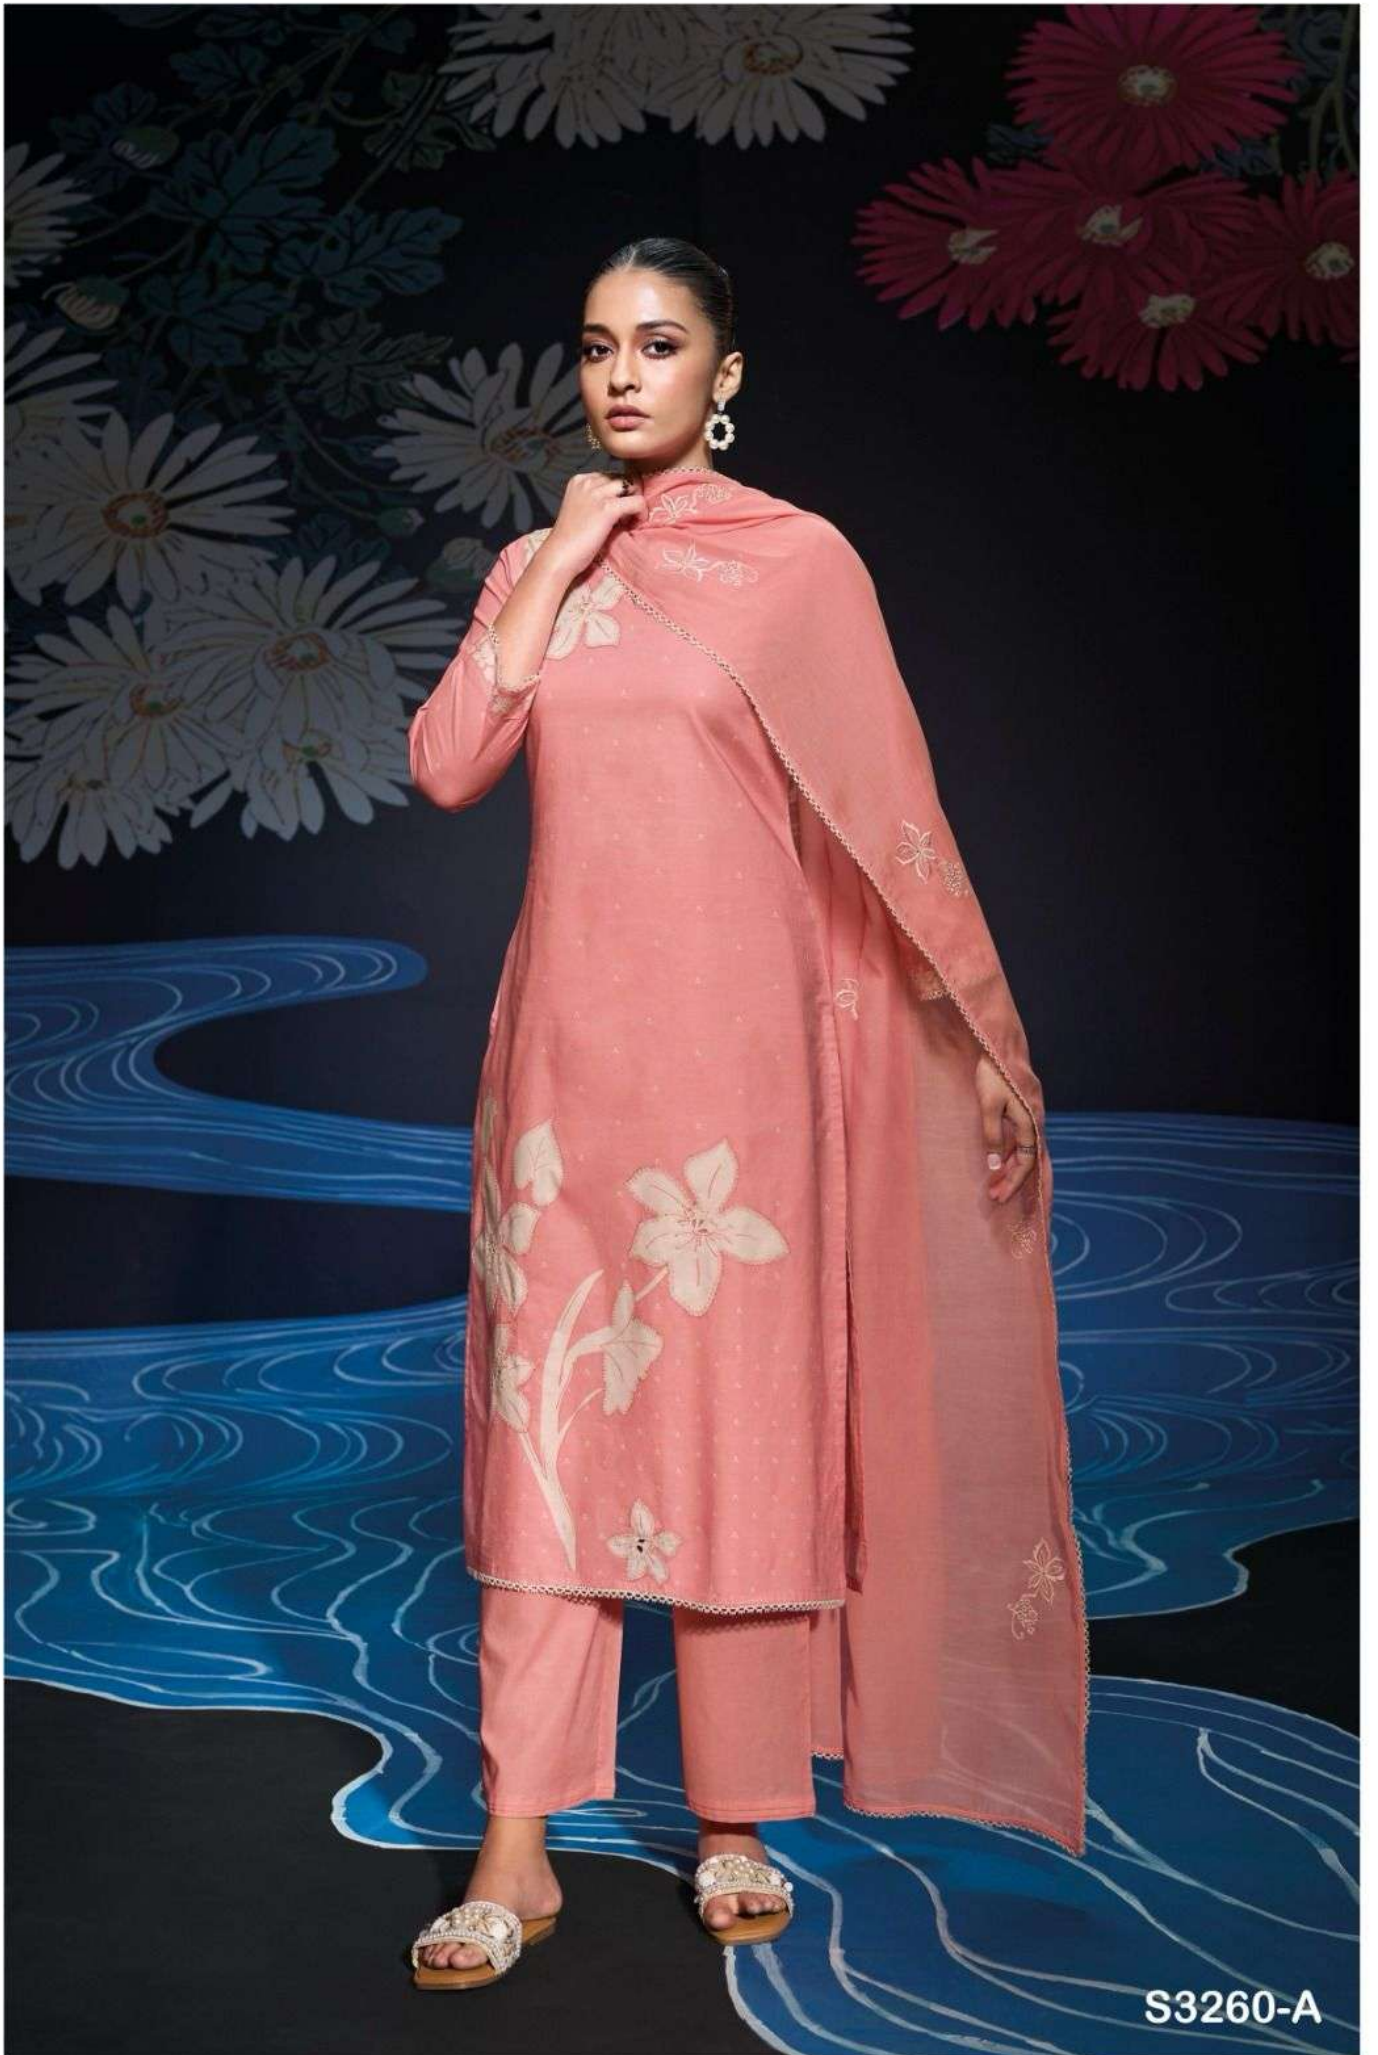

Ganga®
Monroe
S3260

S3260-A

S3260-B

S3260-C

S3260-D

Ganga®
Monroe
S3260- A/B/C/D

S3260-D

S3260-A

S3260-C

Ganga[®]
Monroe
S3260

PRODUCT NAME	MONROE
D.NO.	S3260
DESCRIPTION	<p>TOP PREMIUM COTTON PRINTED WITH HAND EMBROIDERY, HAND WORK, CROCHET LACE ON DAMAN AND SLEEVE.</p> <p>BOTTOM PREMIUM COTTON SOLID COLOR</p> <p>DUPATTA PREMIUM PURE MAL SOLID COLOR WITH EMBROIDERY & CROCHET LACE BORDER.</p>
HSN CODE	520851
WHOLESALE PRICE	1705/- EACH+GST(EXTRA)