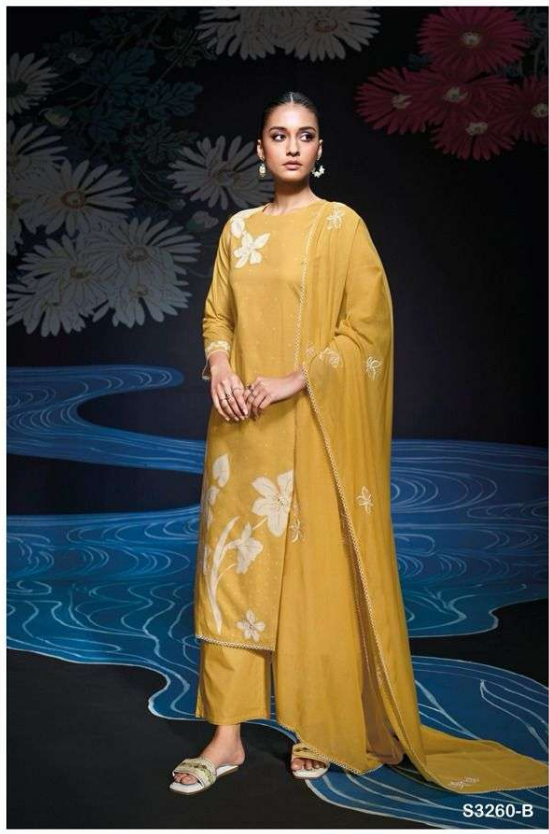

Ganga®
Monroe
S3260

S3260-A

S3260-B

S3260-C

S3260-D

Ganga®
Monroe
S3260- A/B/C/D

S3260-D

S3260-A

S3260-C

Ganga[®]
Monroe
S3260

PRODUCT NAME	MONROE
D.NO.	S3260
DESCRIPTION	<p>TOP PREMIUM COTTON PRINTED WITH HAND EMBROIDERY, HAND WORK, CROCHET LACE ON DAMAN AND SLEEVE.</p> <p>BOTTOM PREMIUM COTTON SOLID COLOR</p> <p>DUPATTA PREMIUM PURE MAL SOLID COLOR WITH EMBROIDERY & CROCHET LACE BORDER.</p>
HSN CODE	520851
WHOLESALE PRICE	1705/- EACH+GST(EXTRA)