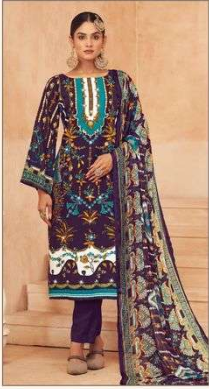

 **Zulfat**[®]
Designer Suits

Riya

634 - 001

634 - 002

634 - 003

634 - 004

634 - 005

634 - 006

Zulfat
Designer Suits
Riya

Riya

This season our friend bring your wardrobe
has close to great looking colors and fantastic patterns.

634 - 004

634 - 005

Riya 
The season and design of our wear is for
women to great variety culture and hereditary patterns.