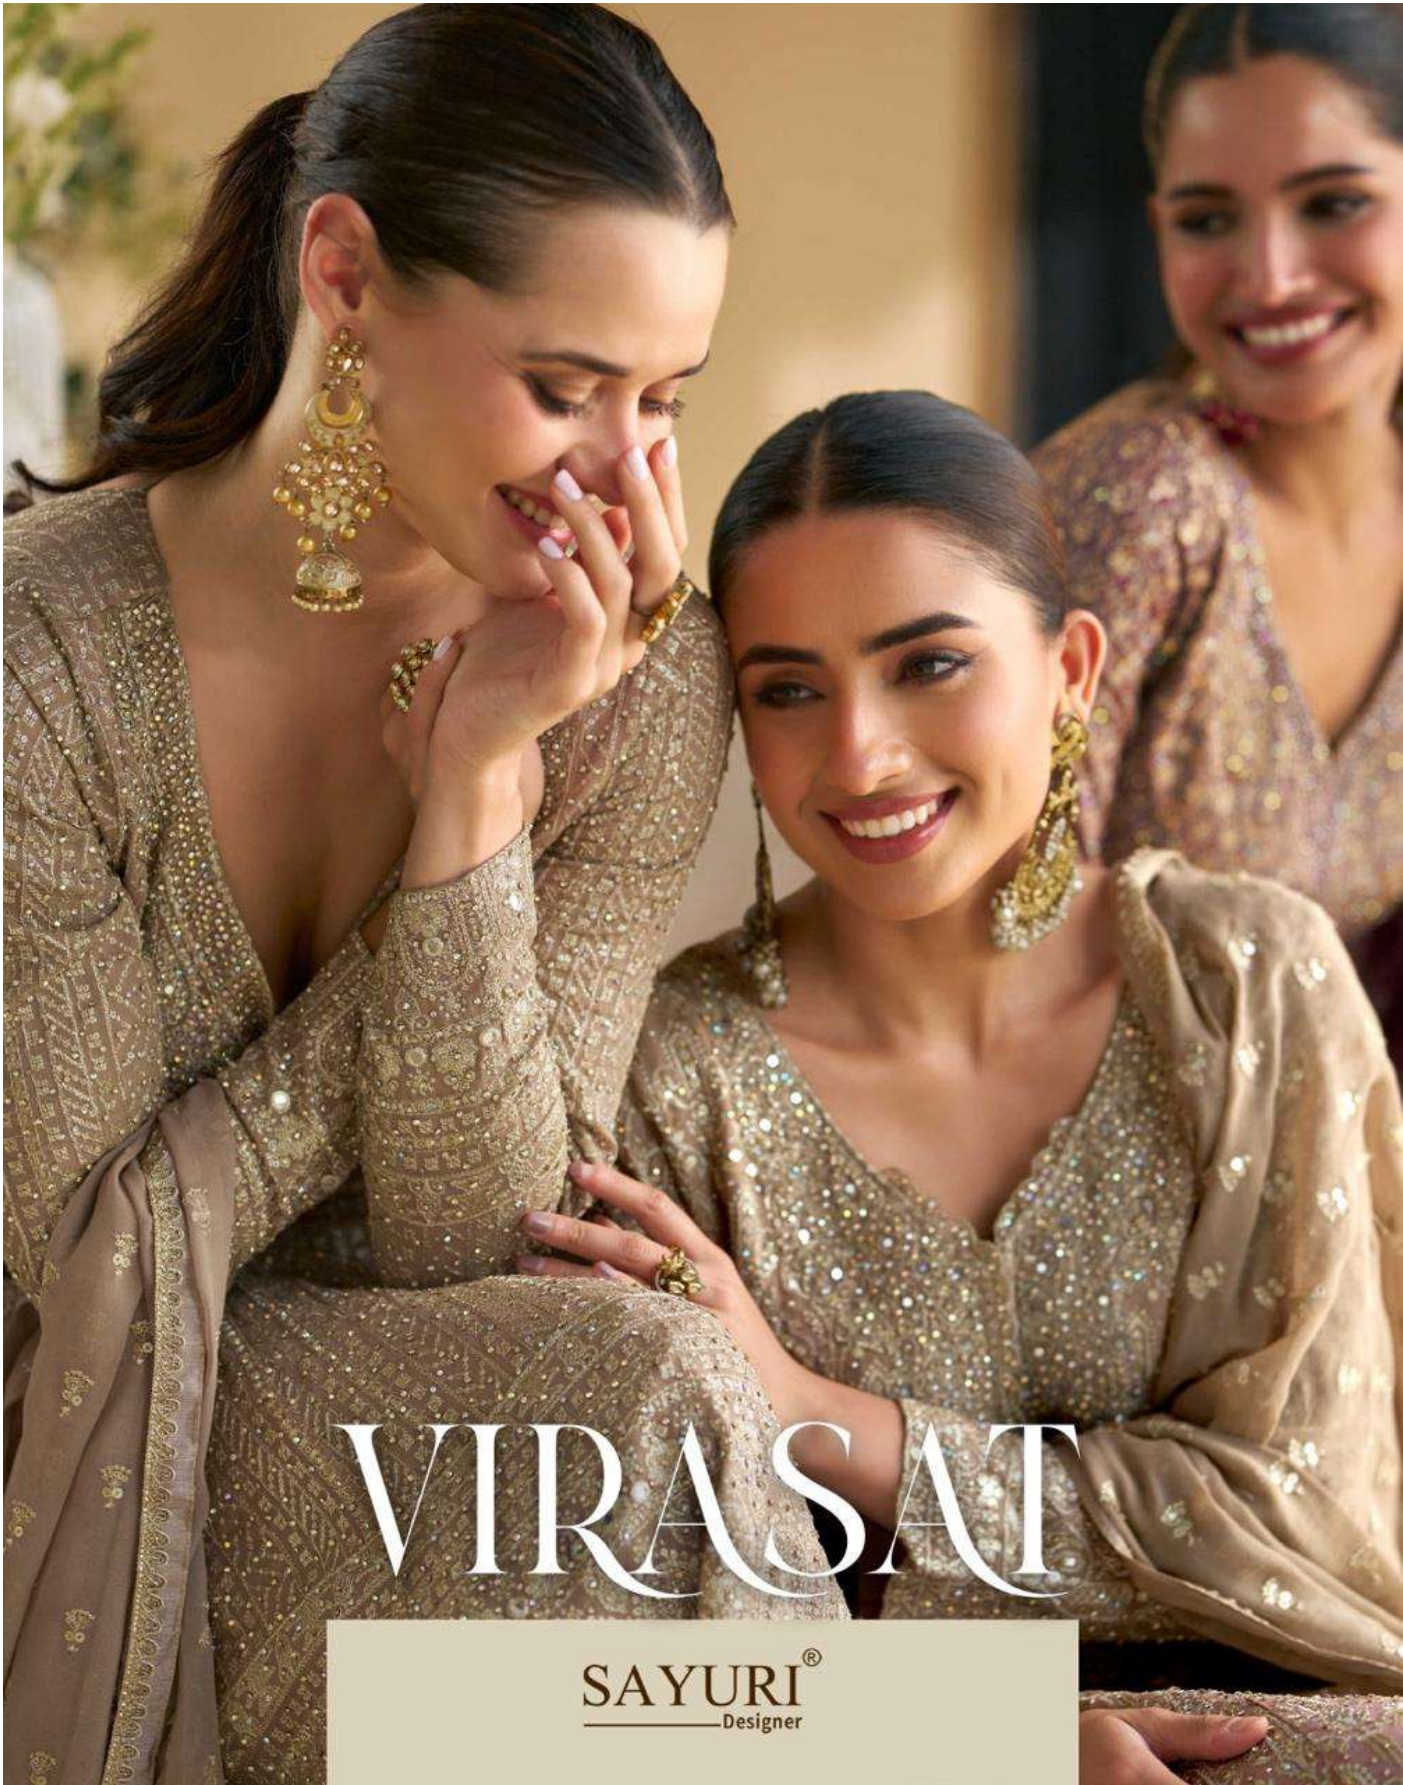

VIRASAT

SAYURI®
Designer