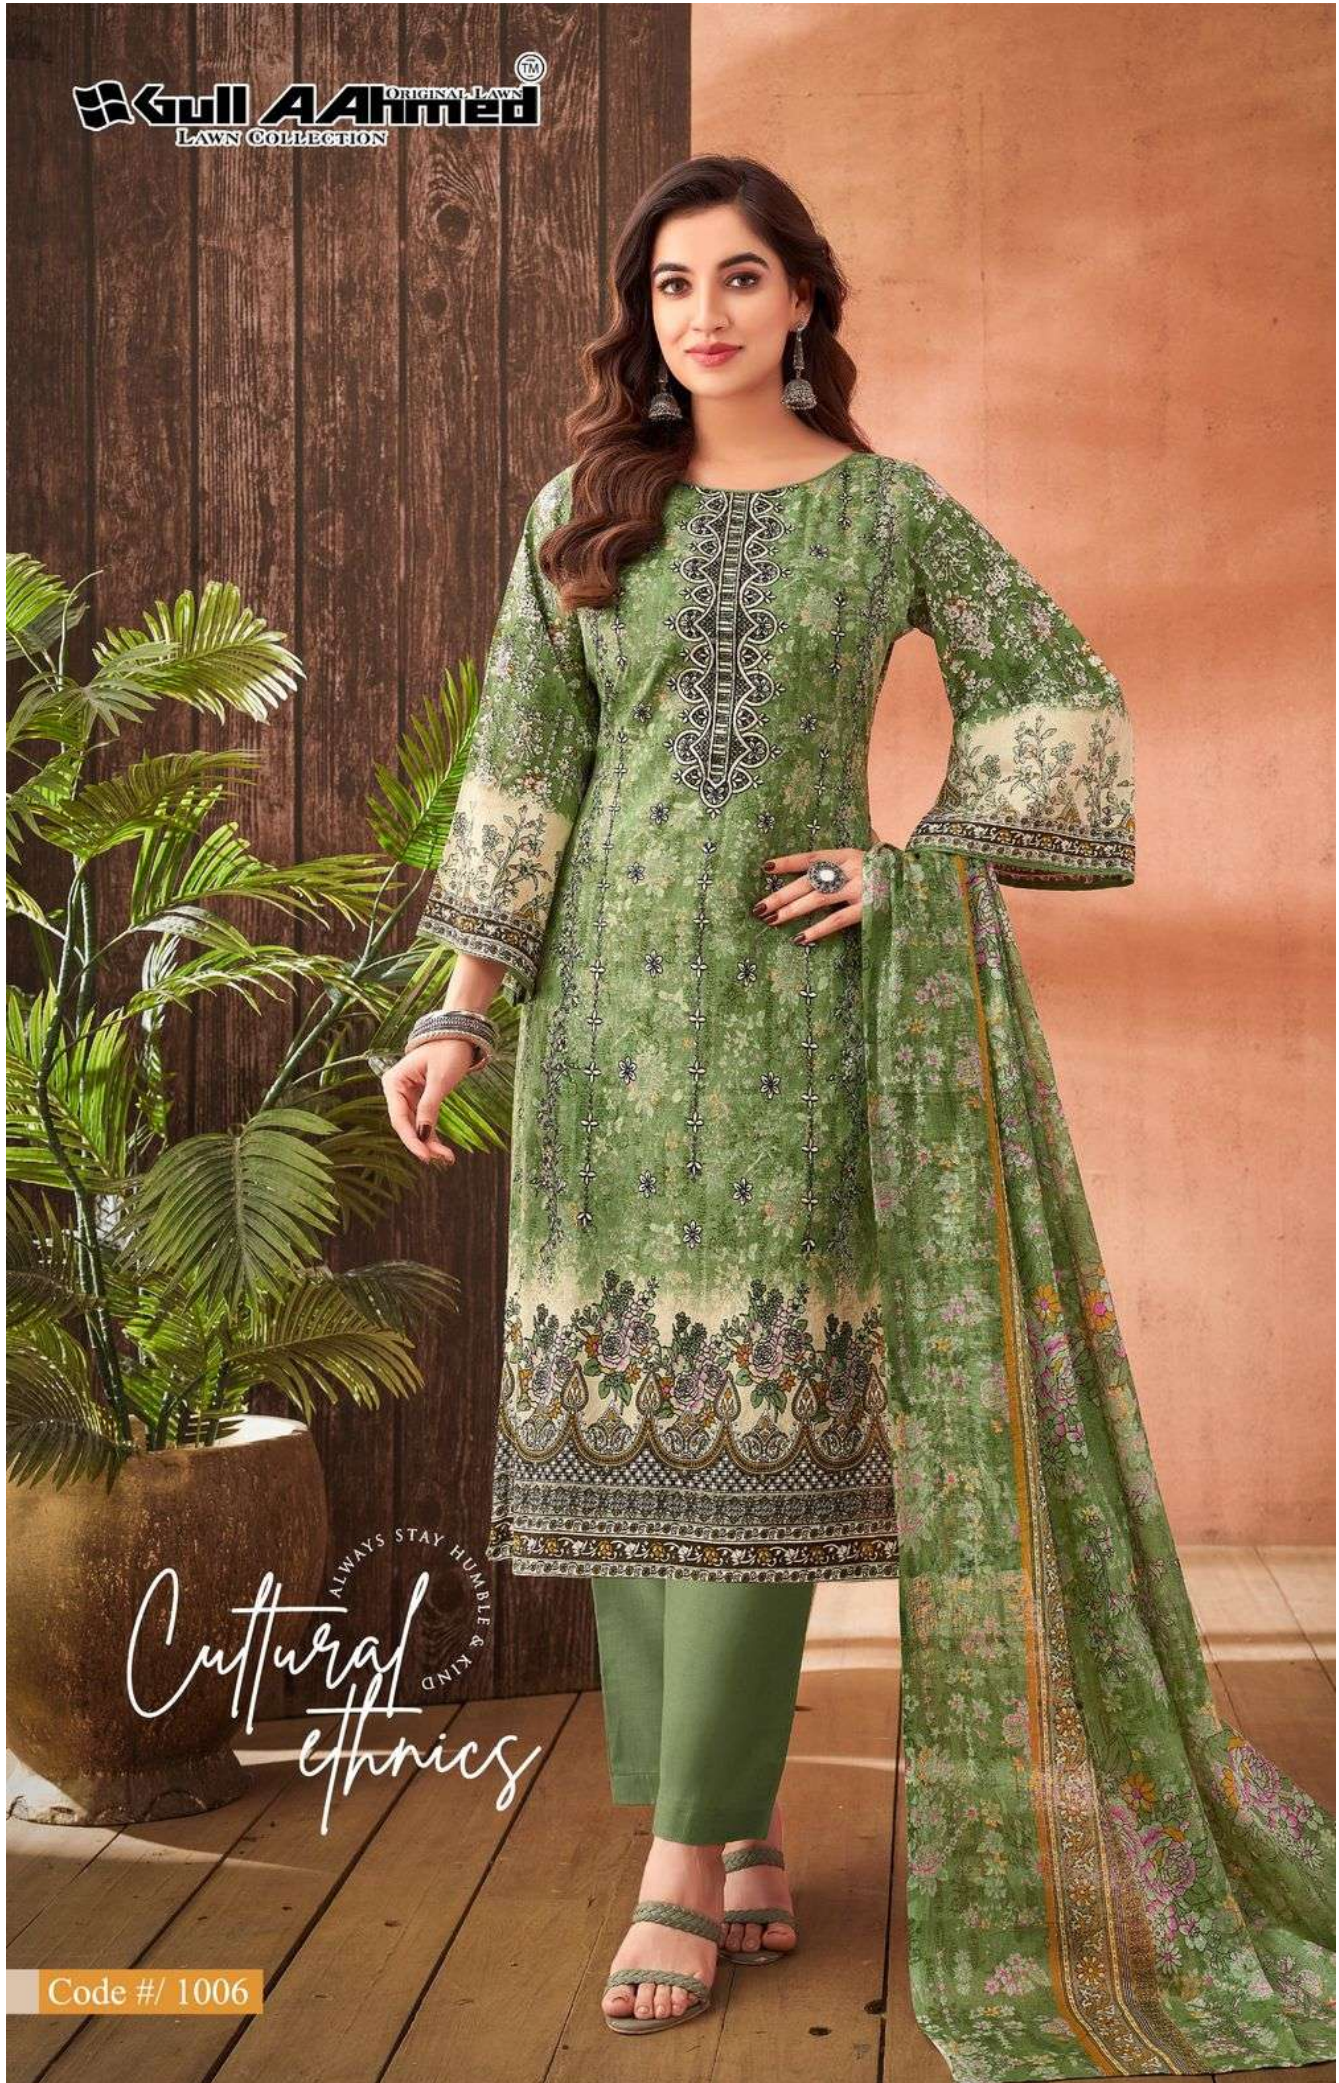

**Gull Ahmed** ORIGINAL LAWN  
LAWN COLLECTION

**Zara**  
SELF EMBROIDERY WORK

**Gul Ahmed** ORIGINAL LAWN  
LAWN COLLECTION

Code #/ 1004

**Gul Ahmed** ORIGINAL-LAWN™  
LAWN COLLECTION

ALWAYS STAY HUMBLE & KIND  
*Cultural ethnics*

Code #/ 1001

**Gul Ahmed** ORIGINAL LAWN  
LAWN COLLECTION

ALWAYS STAY HUMBLE & KIND  
*Cultural ethnics*

Code #/ 1006

*Royal splash*

THE PRETTY COLORS AND EXQUISITE SIGNS COUPLED WITH QUALITY AND FRESHNESS.

**Gul Ahmed** ORIGINAL LAWN  
LAWN COLLECTION

Code #/ 1002

**Gul Ahmed** ORIGINAL LAWN  
LAWN COLLECTION

ALWAYS STAY HUMBLE & KIND  
*natural ethnics*

Code #/ 1005

D.No:1001

D.No:1002

D.No:1003