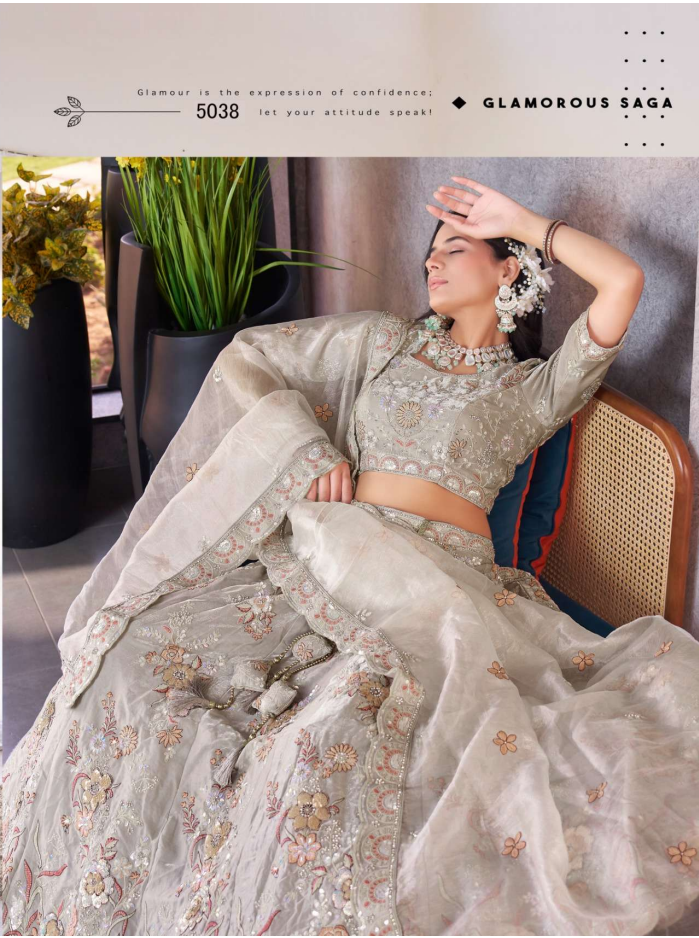

Glamour is the expression of confidence;
5038 let your attitude speak!

◆ GLAMOROUS SAGA