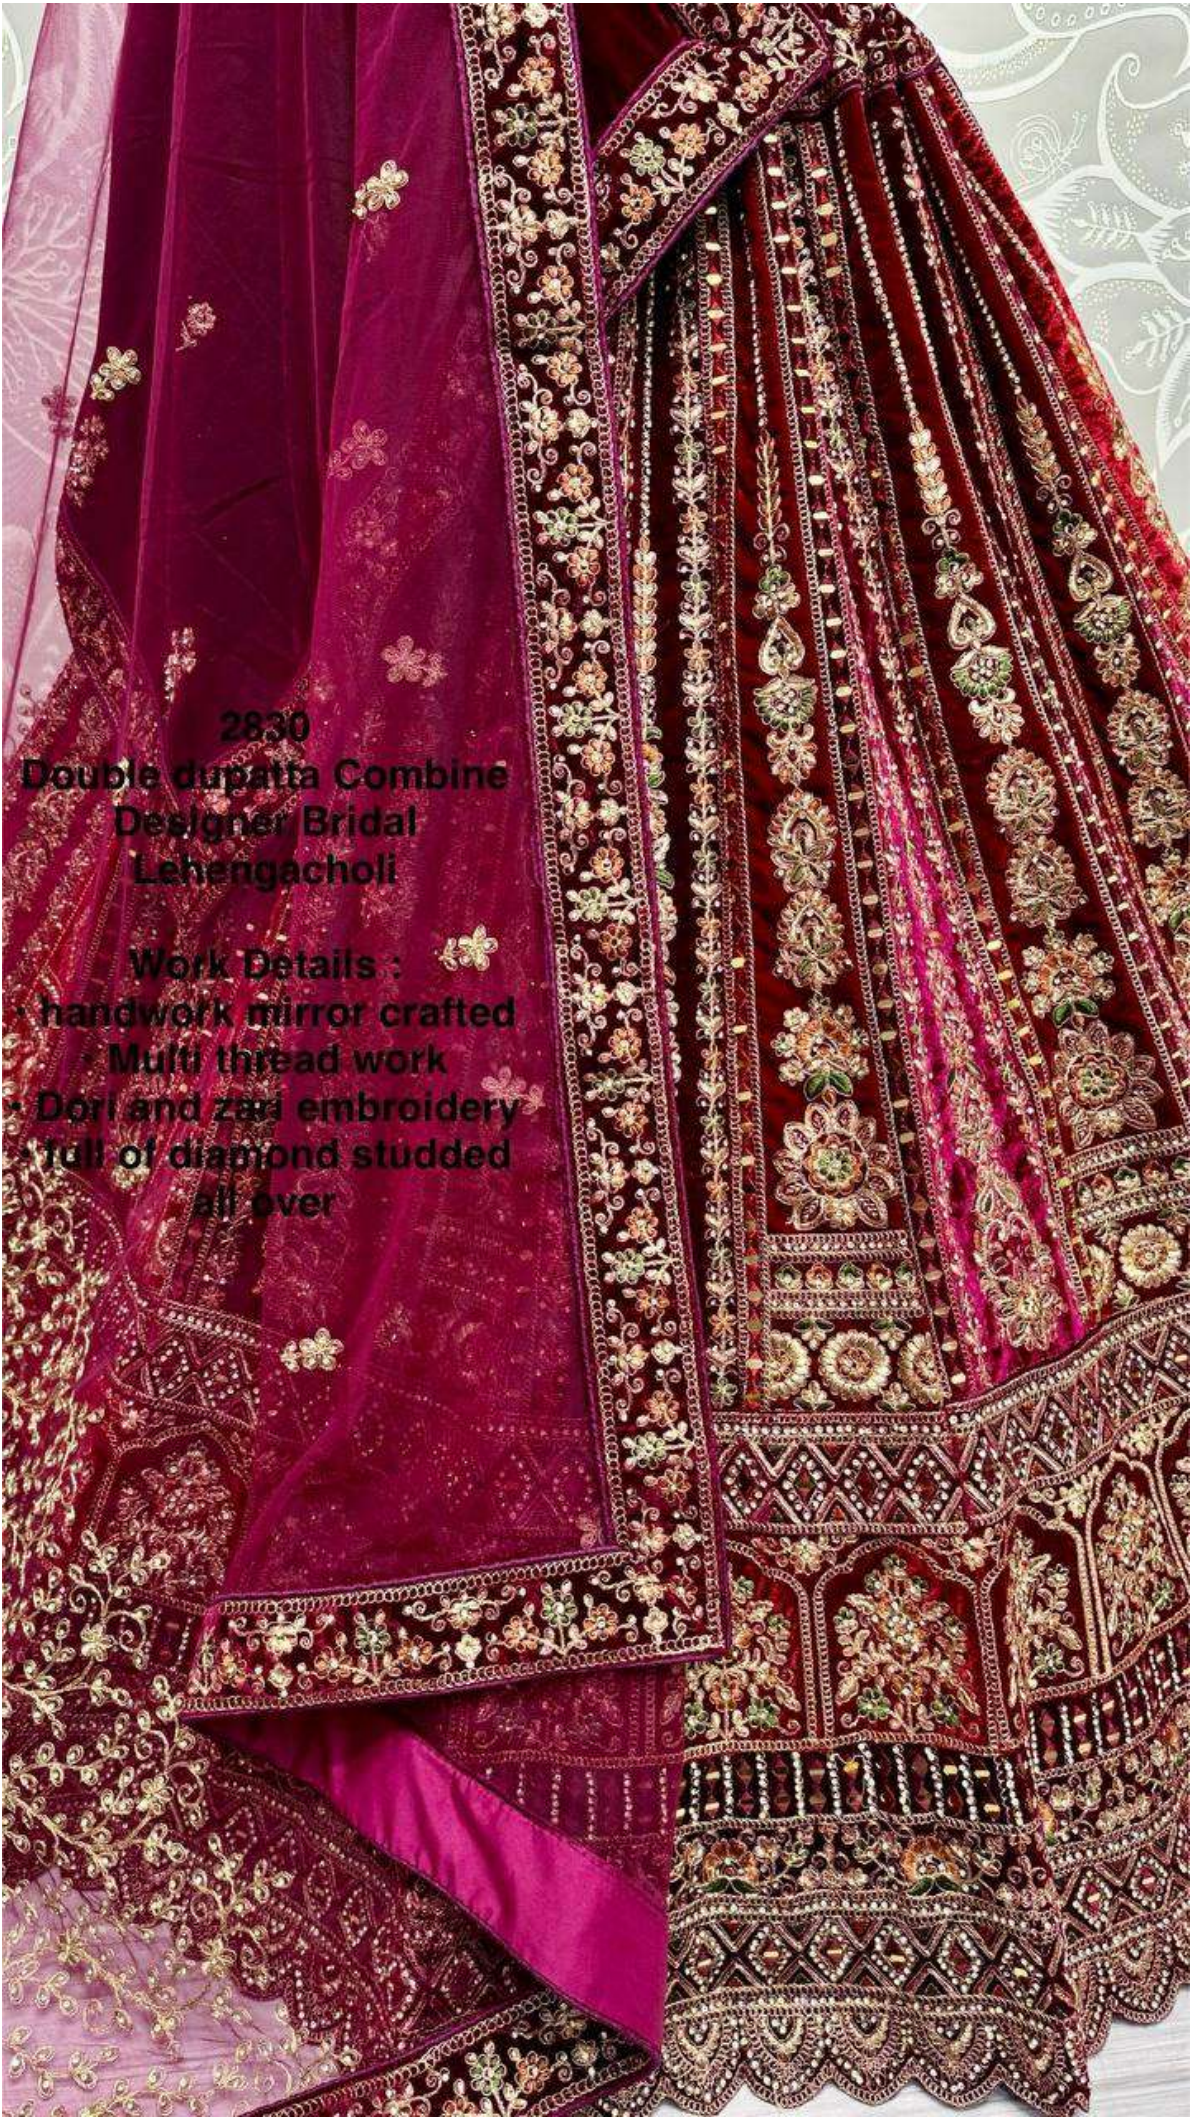

... ..

... ..

2830

**Double dupatta Combine
Designer Bridal
Lehengacholi**

Work Details :

- handwork mirror crafted
- Multi thread work
- Dori and zari embroidery
- full of diamond studded
all over

2830-A
Rani

2830-A
Rani

2830-A
Rani

2830

Double dupatta Combine Designes Bindi

Lehengacholi

Work Details

Handwork mirror studded

with thread work

Part of dupatta

all of diamond studded

2830
Blouse