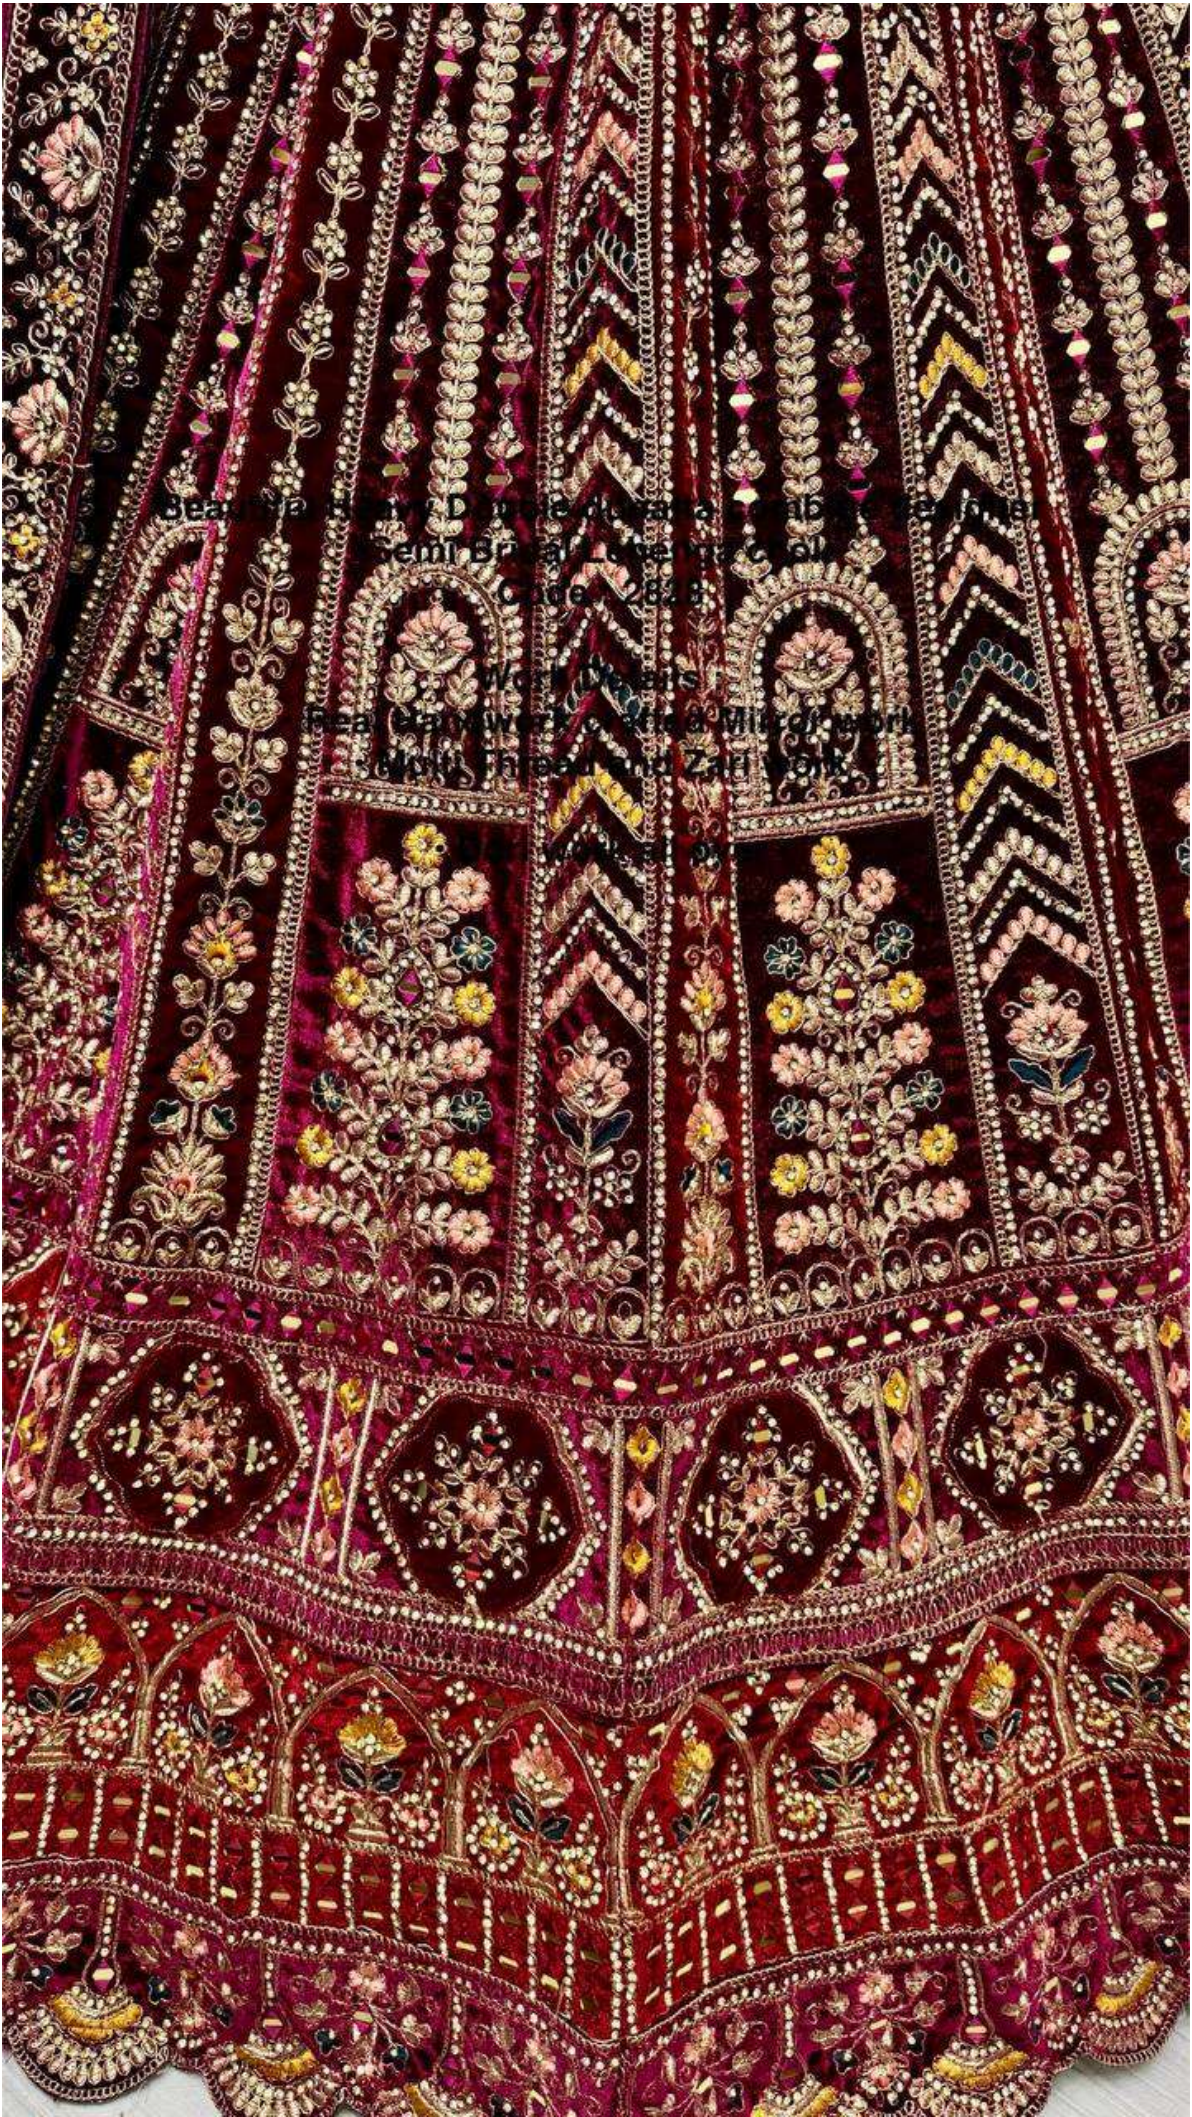

2828-A  
Rani Pink

2828-B  
Wine

2828-B  
Wine

2828-B  
Wine

Beautiful Heavy Double dupatia  
combine designer Semi Bridal  
Lehenga choli  
Code : 2828

Work Details  
Real Handwork crafted Mirror  
work  
Multi Thread and Zari work  
Don work all over

2828-A  
Rani Pink

2828-A  
Rani Pink

2828-A  
Rani Pink

Beautiful heavy Double dhalla design

Sami Bridal Lehenga

Code: 202

Work Details

Real Handwork or real mirror work

Multi Thread and Satin work

Dori work all over

2828  
Blouse