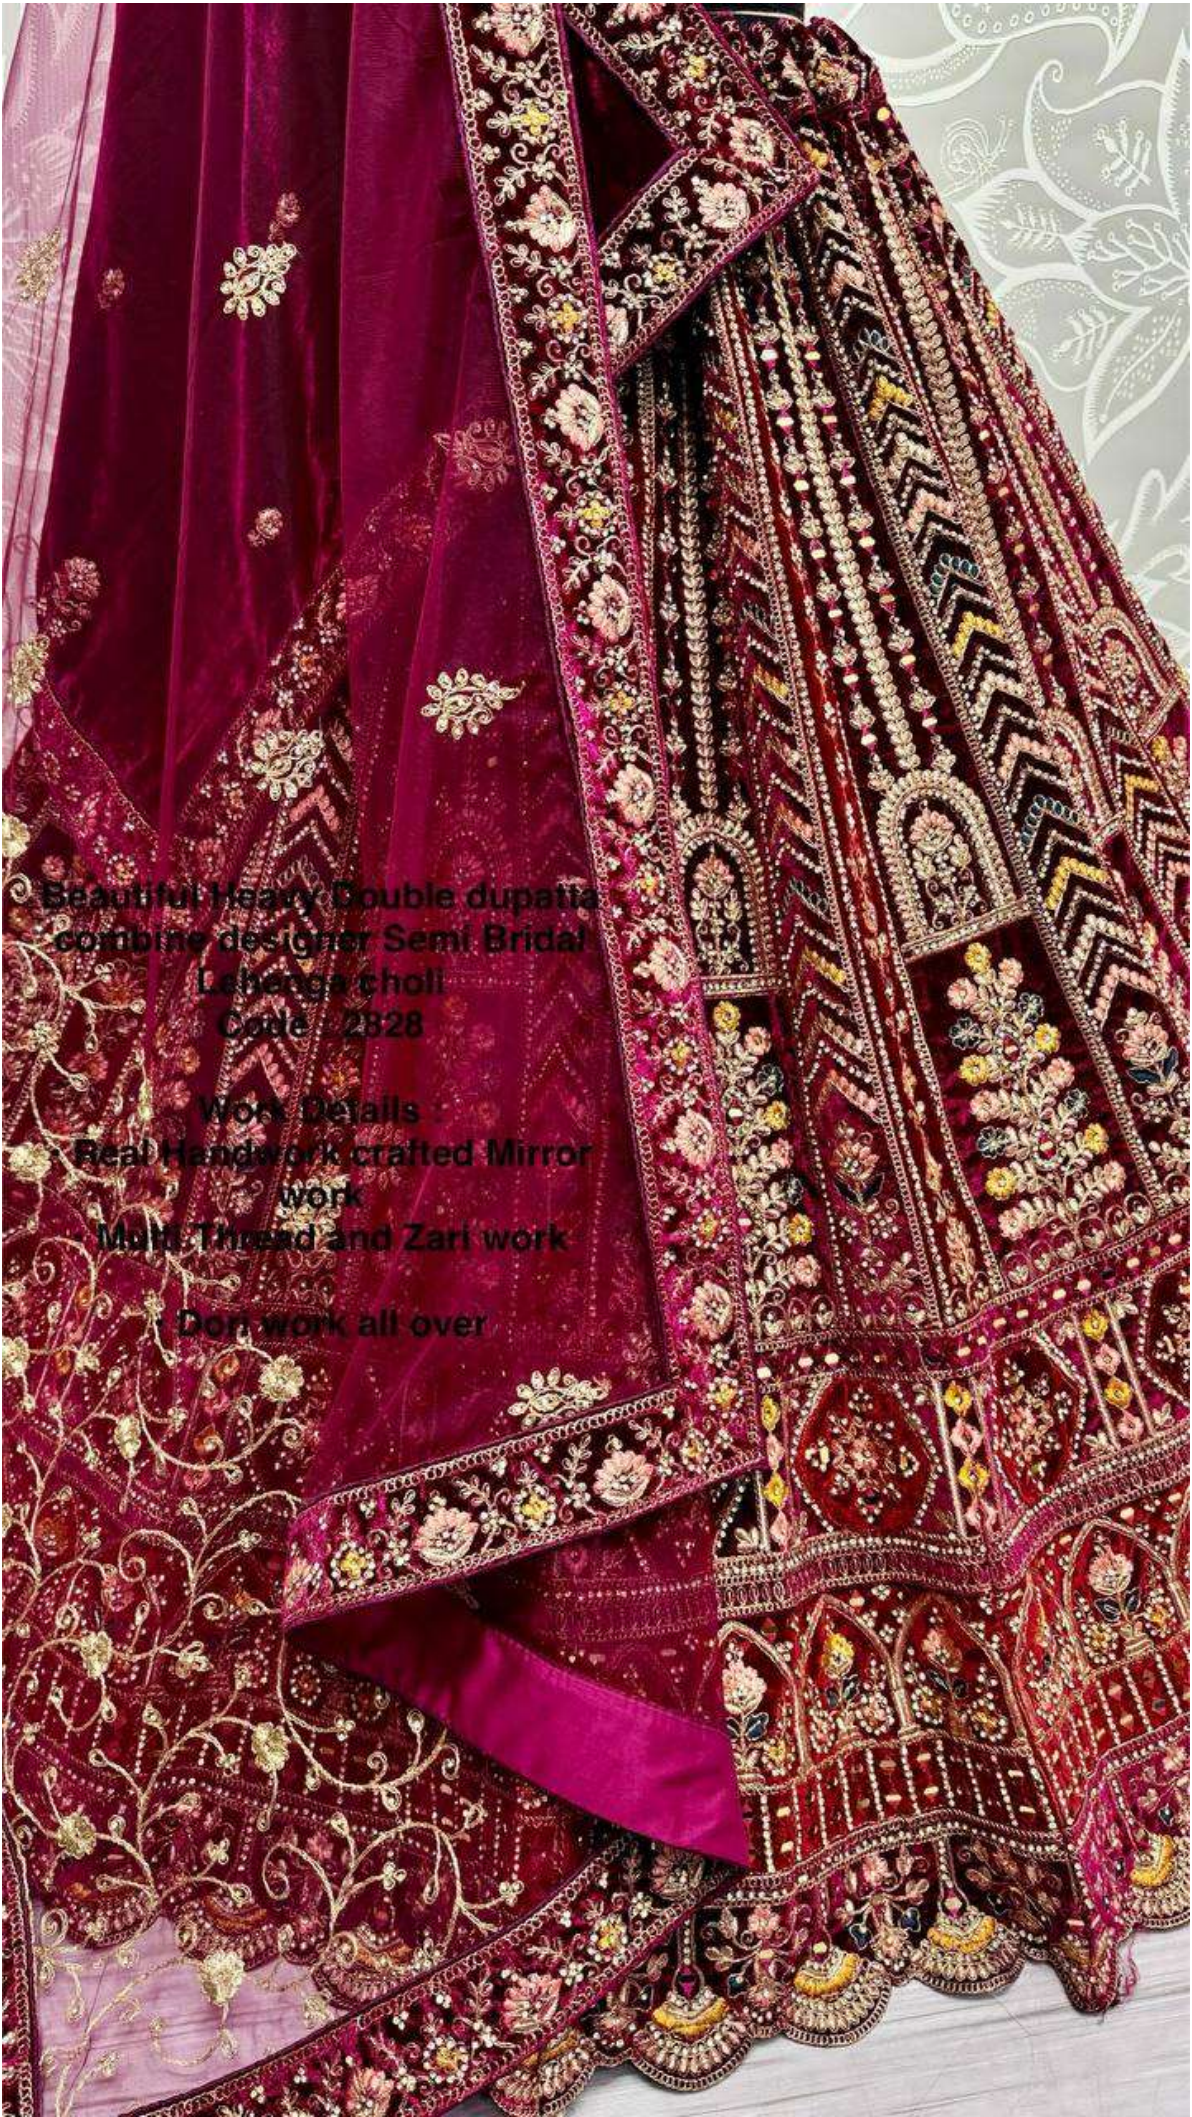

2828-A  
Rani Pink

2828-B  
Wine

2828-B  
Wine

2828-B  
Wine

Beautiful Heavy Double dupatia  
combine designer Semi Bridal  
Lehenga choli  
Code : 2828

Work Details  
Real Handwork crafted Mirror  
work  
Multi Thread and Zari work  
Don work all over

2828-A  
Rani Pink

2828-A  
Rani Pink

2828-A  
Rani Pink

Beautiful heavy Double dhalla design

Sami Bridal Lehenga

Code: 202

Work Details

Real Handwork or real mirror work

Multi Thread and Satin work

Dori work all over

2828  
Blouse