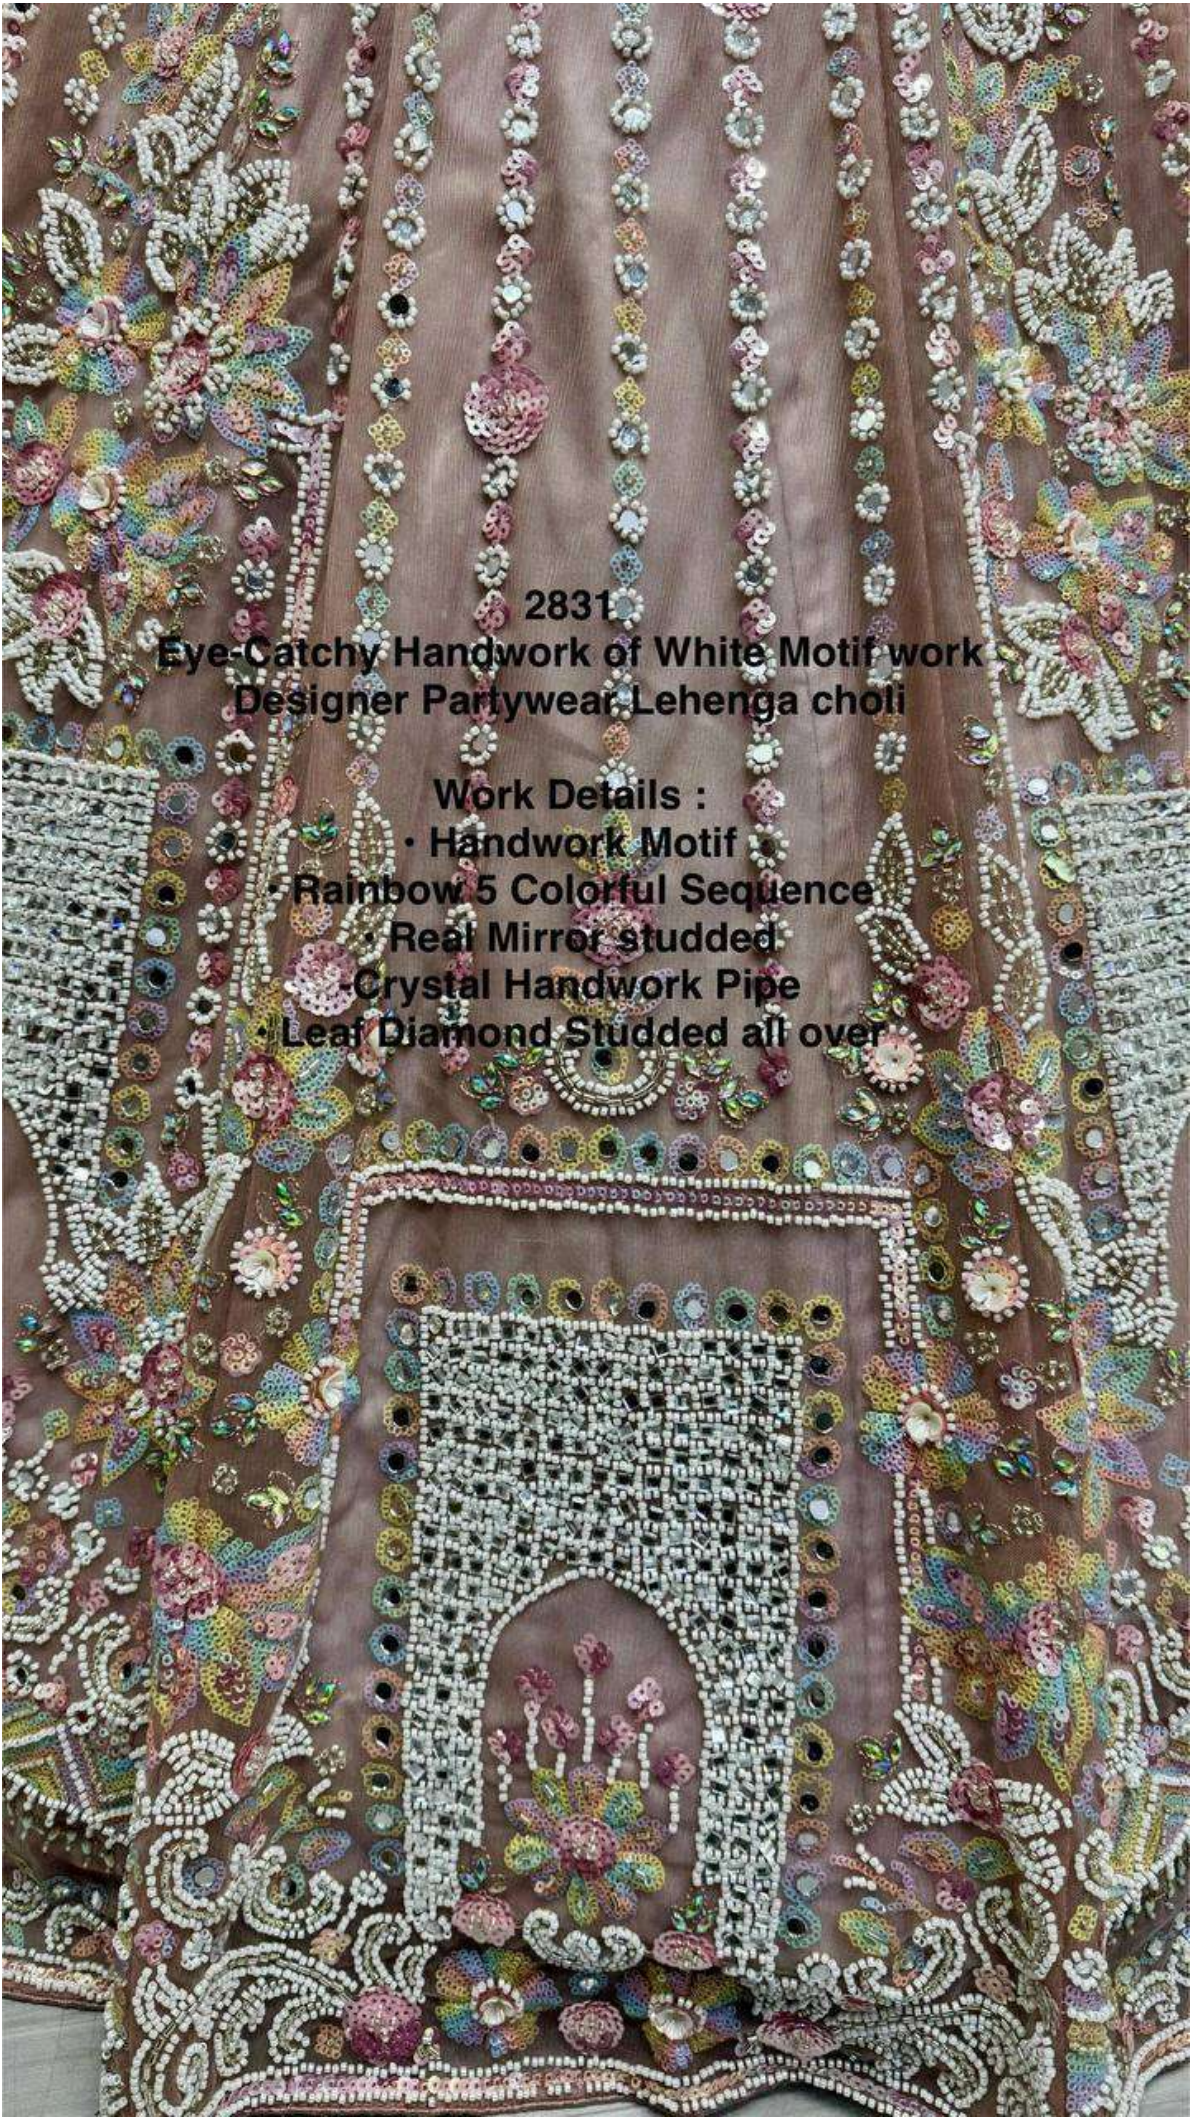

2831

**Eye-Catching Handwork of White Motif work
Designer Partywear Lehenga choli**

Work Details :

- Handwork Motif
- Rainbow 5 Colorful Sequence
- Real Mirror studded
- Crystal Handwork Pipe
- Leaf Diamond Studded all over