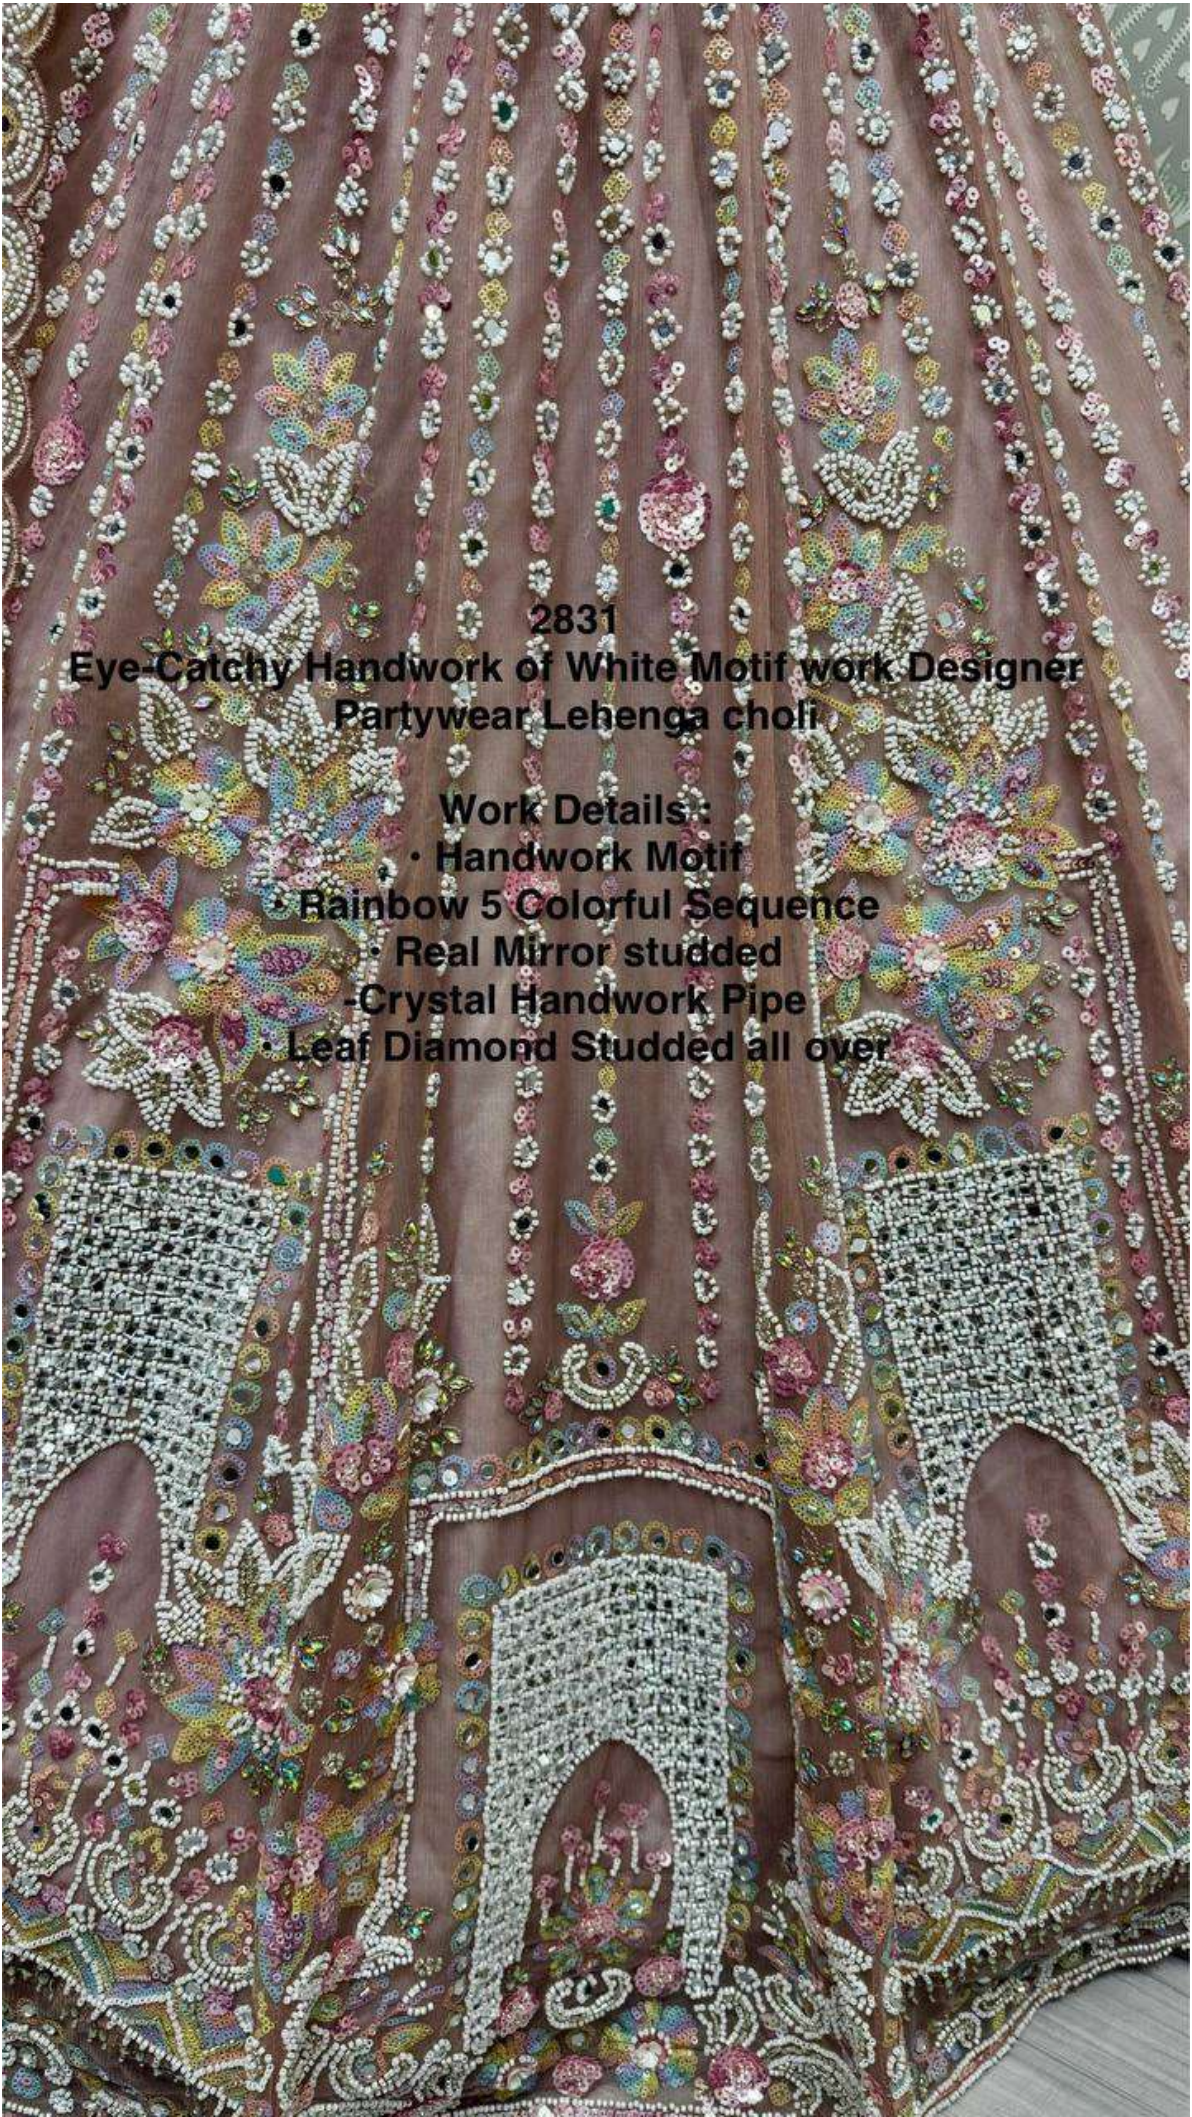

2831-A
Soft berry

2831-A
Soft berry

2831

**Eye-Catching Handwork of White Motif work
Designer Partywear Lehenga choli**

Work Details :

- Handwork Motif
- Rainbow 5 Colorful Sequence
- Real Mirror studded
- Crystal Handwork Pipe
- Leaf Diamond Studded all over