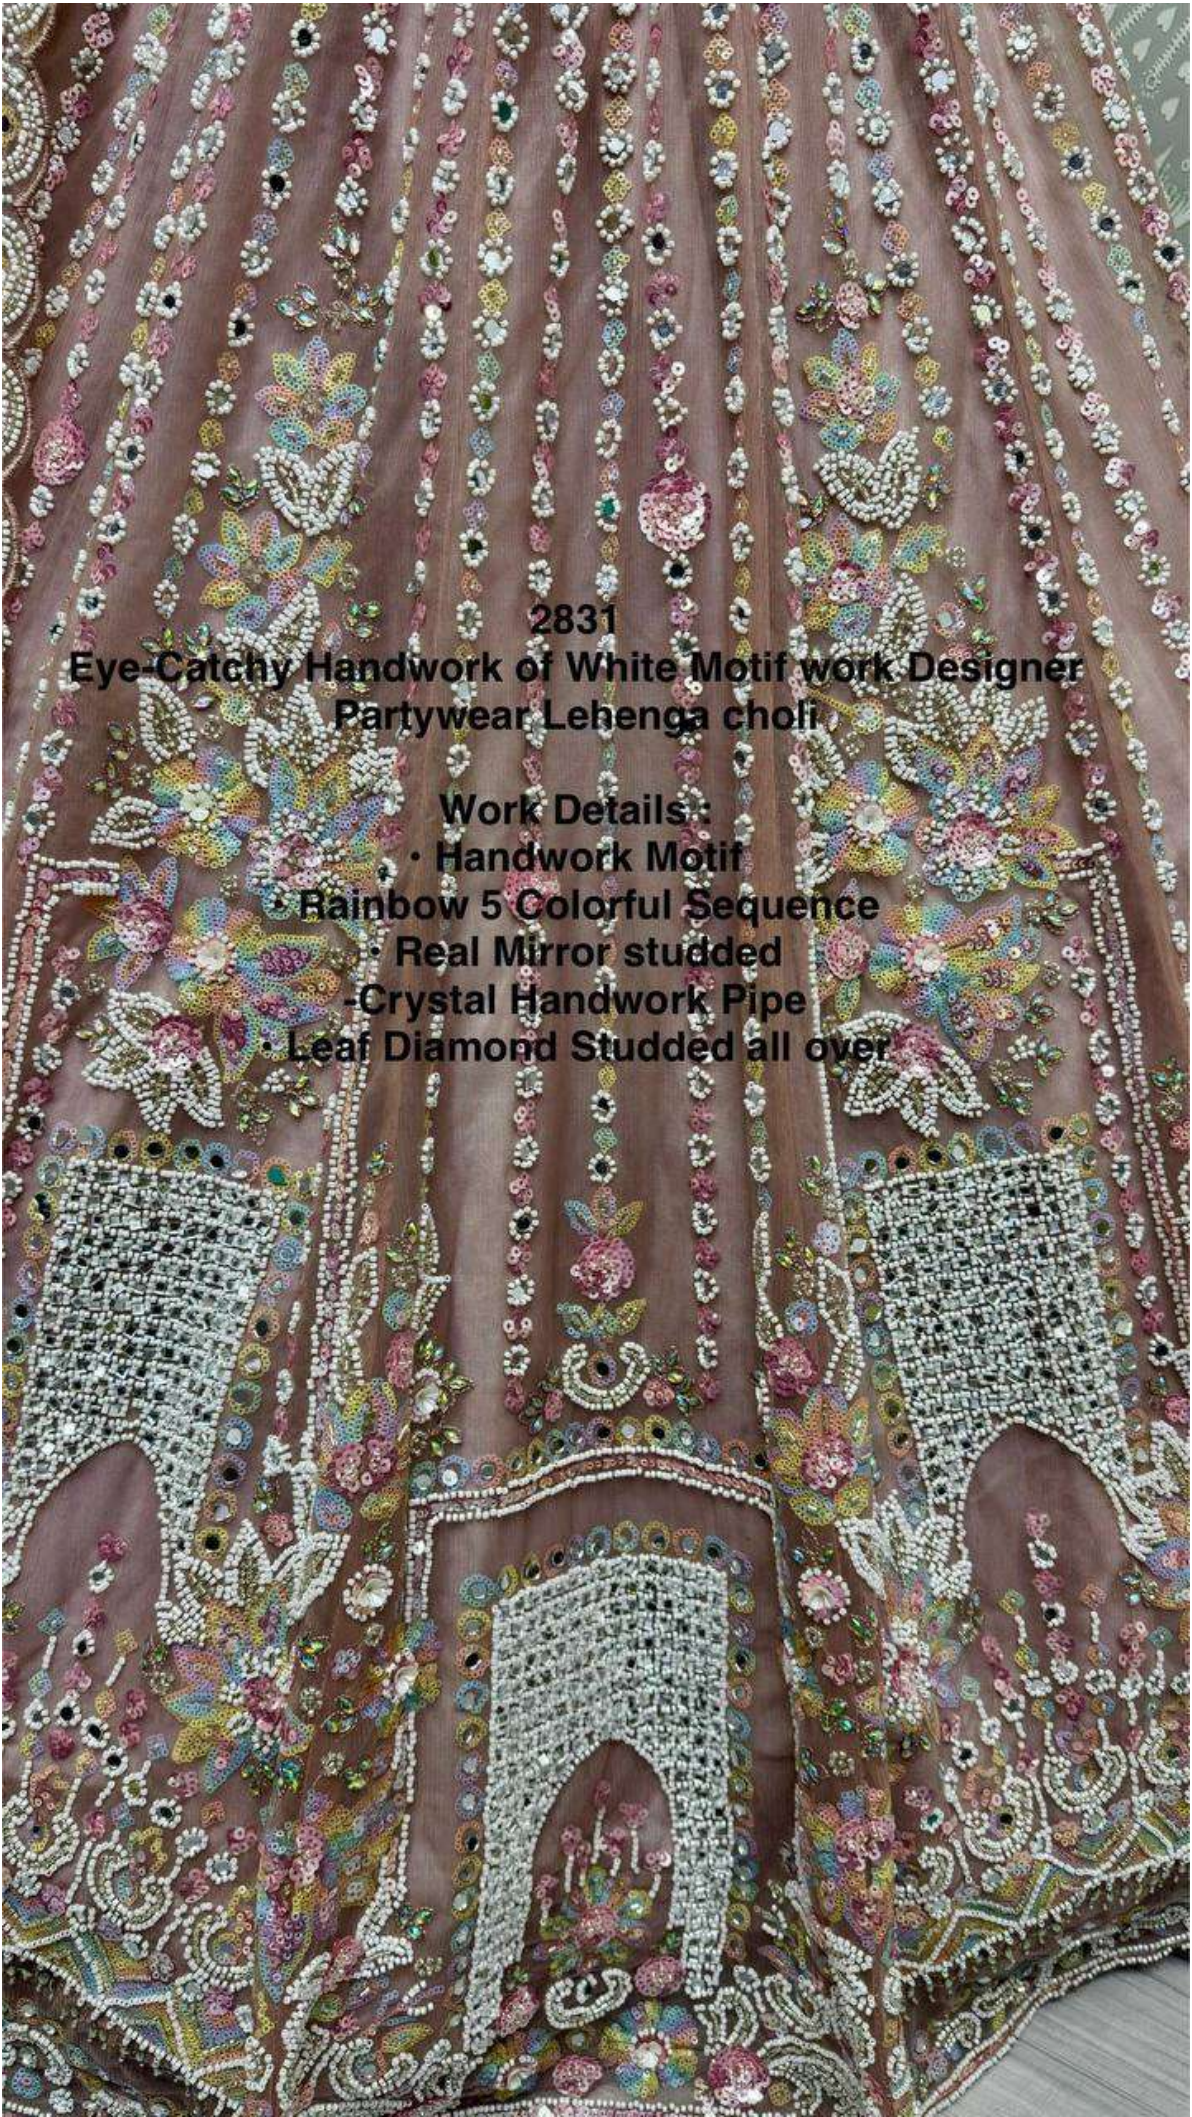

2831

**Eye-Catchy Handwork of White Motif work Designer
Partywear Lehenga choli**

Work Details :

- Handwork Motif
- Rainbow 5 Colorful Sequence
- Real Mirror studded
- -Crystal Handwork Pipe
- Leaf Diamond Studded all over