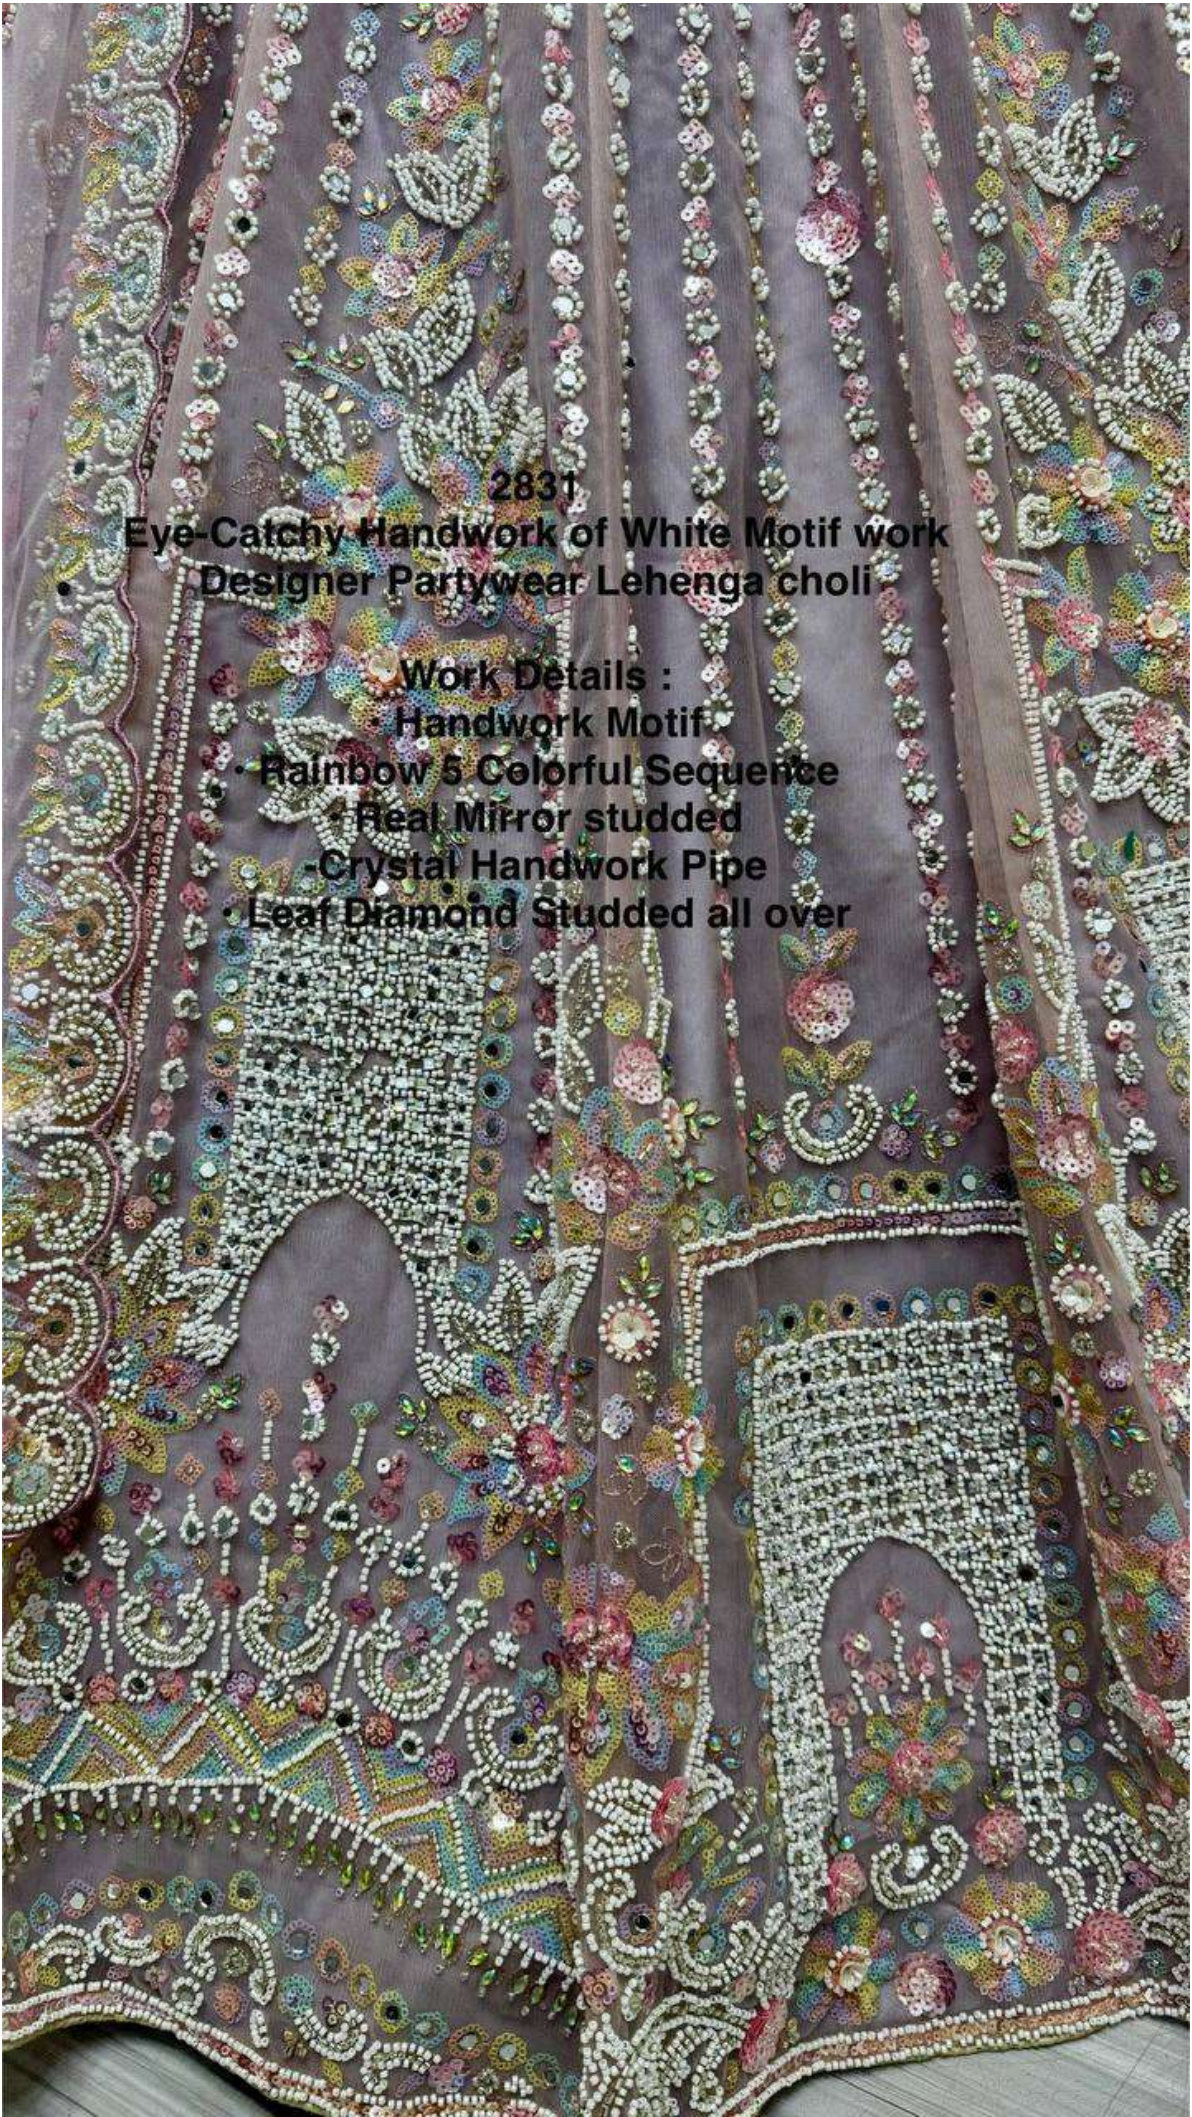

2831-A
Soft berry

2831-B
Lilac

2831-B
Lilac

2831

**Eye-Catching Handwork of White Motif work Designer
Partywear Lehenga choli**

Work Details :

- Handwork Motif
- Rainbow 5 Colorful Sequence
- Real Mirror studded
- Crystal Handwork Pipe
- Leaf Diamond Studded all over

2831

**Eye-Catchy Handwork of White Motif work
Designer Partywear Lehenga choli**

Work Details :

Handwork Motif

- **Rainbow 5 Colorful Sequence**
- **Real Mirror studded**
- **Crystal Handwork Pipe**
- **Leaf Diamond Studded all over**

2831

**Eye-Catchy Handwork of
White Motif work Designer
Partywear Lehenga choli**

Work Details :

- Handwork Motif
- Rainbow 5 Colorful
Sequence
- Real Mirror studded
- Crystal Handwork Pipe
- Leaf Diamond Studded all
over

Blouse back

2831
Blouse
Front

2831

Eye-Catching Handwork of White Motif work Designer Partywear Lehenga choli

Work Details :

- Handwork Motif
- Rainbow 5 Colorful Sequence
- Real Mirror studded
- Crystal Handwork Pipe
- Leaf Diamond Studded all over