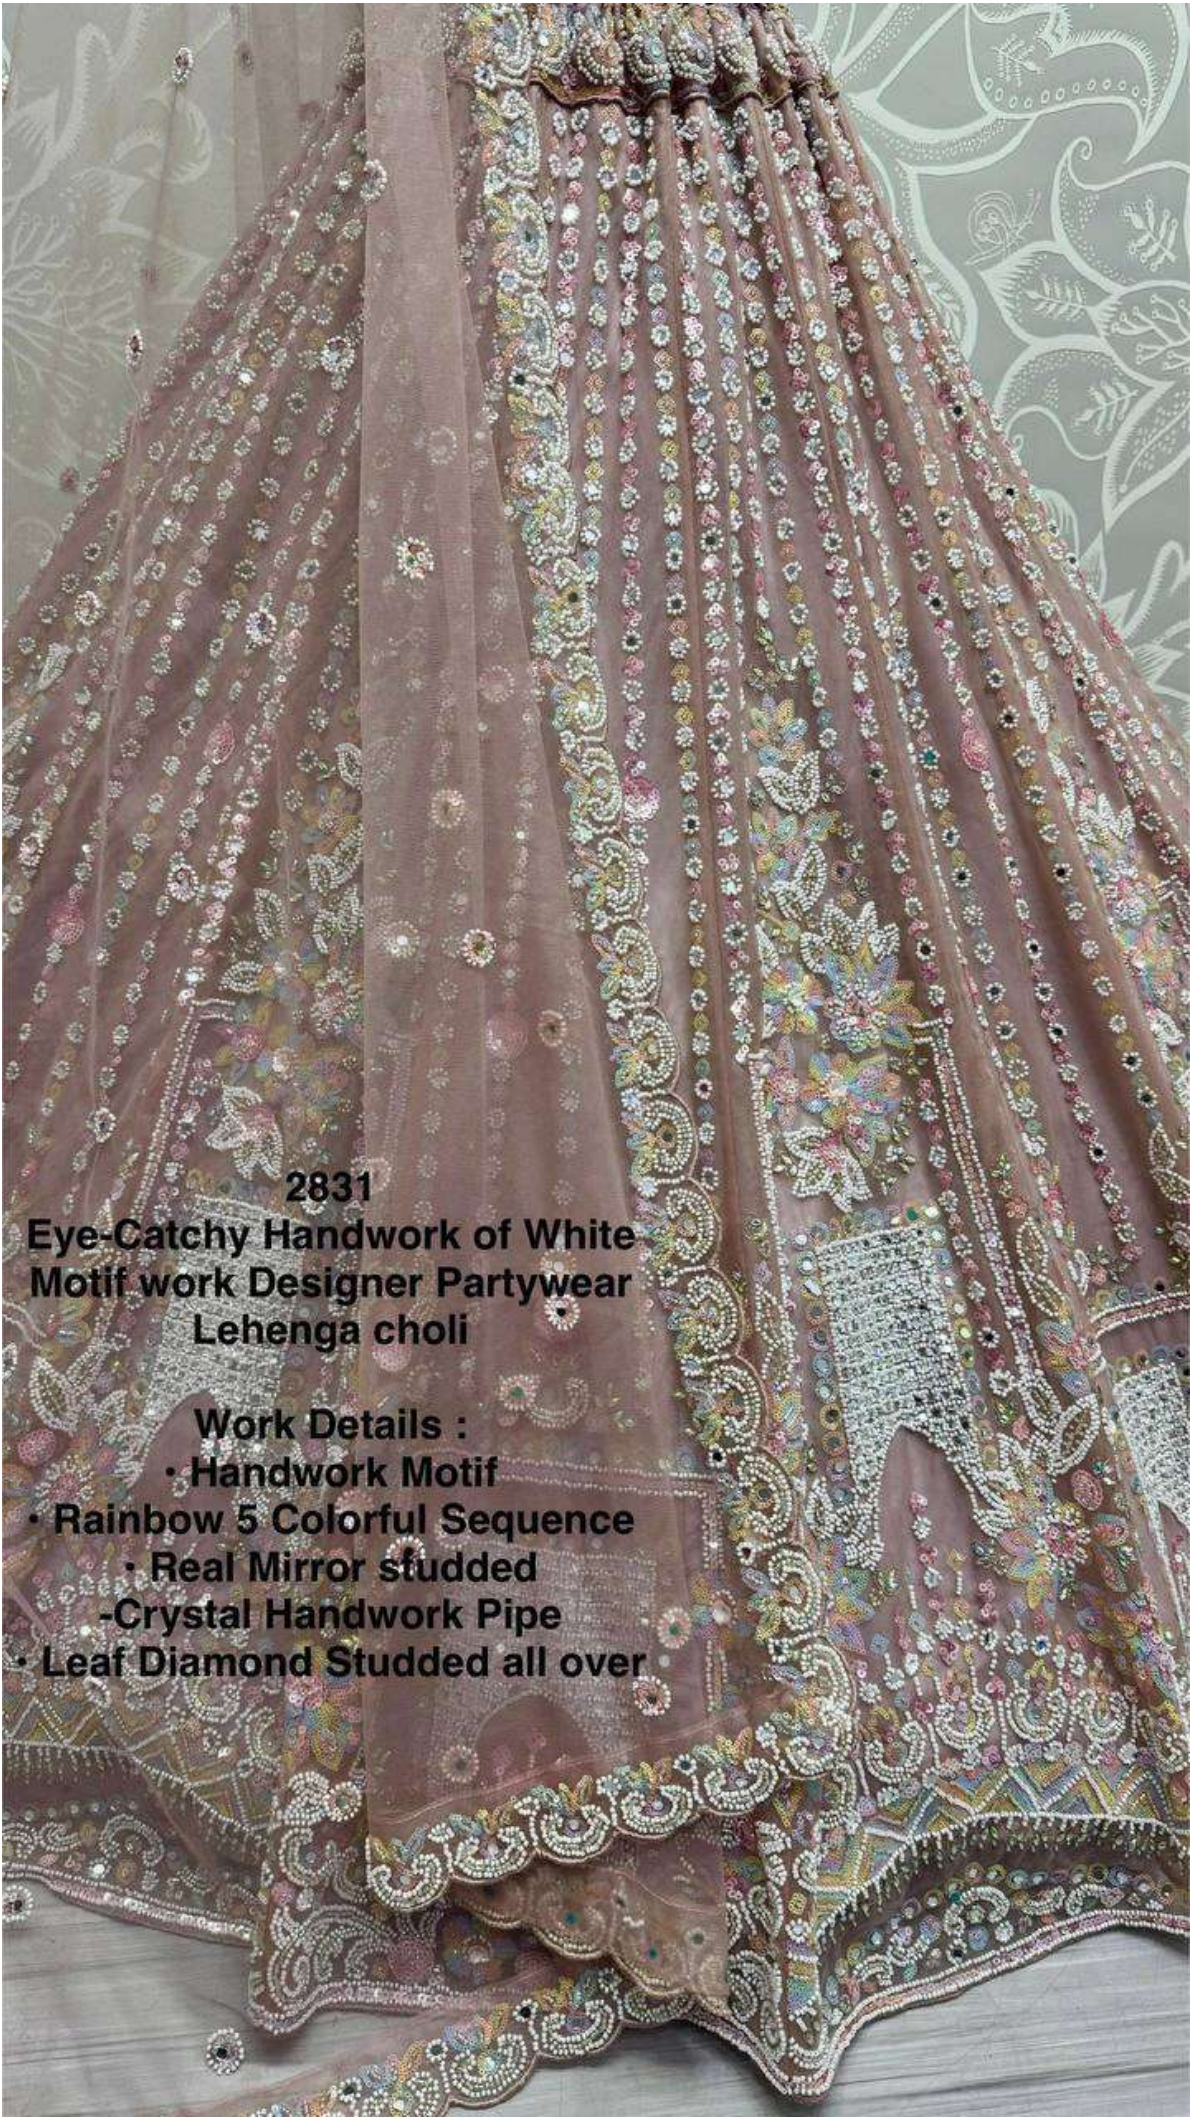

2831

Eye-Catching Handwork of White Motif work Designer Partywear Lehenga choli

Work Details :

- Handwork Motif
- Rainbow 5 Colorful Sequence
- Real Mirror studded
- -Crystal Handwork Pipe
- Leaf Diamond Studded all over