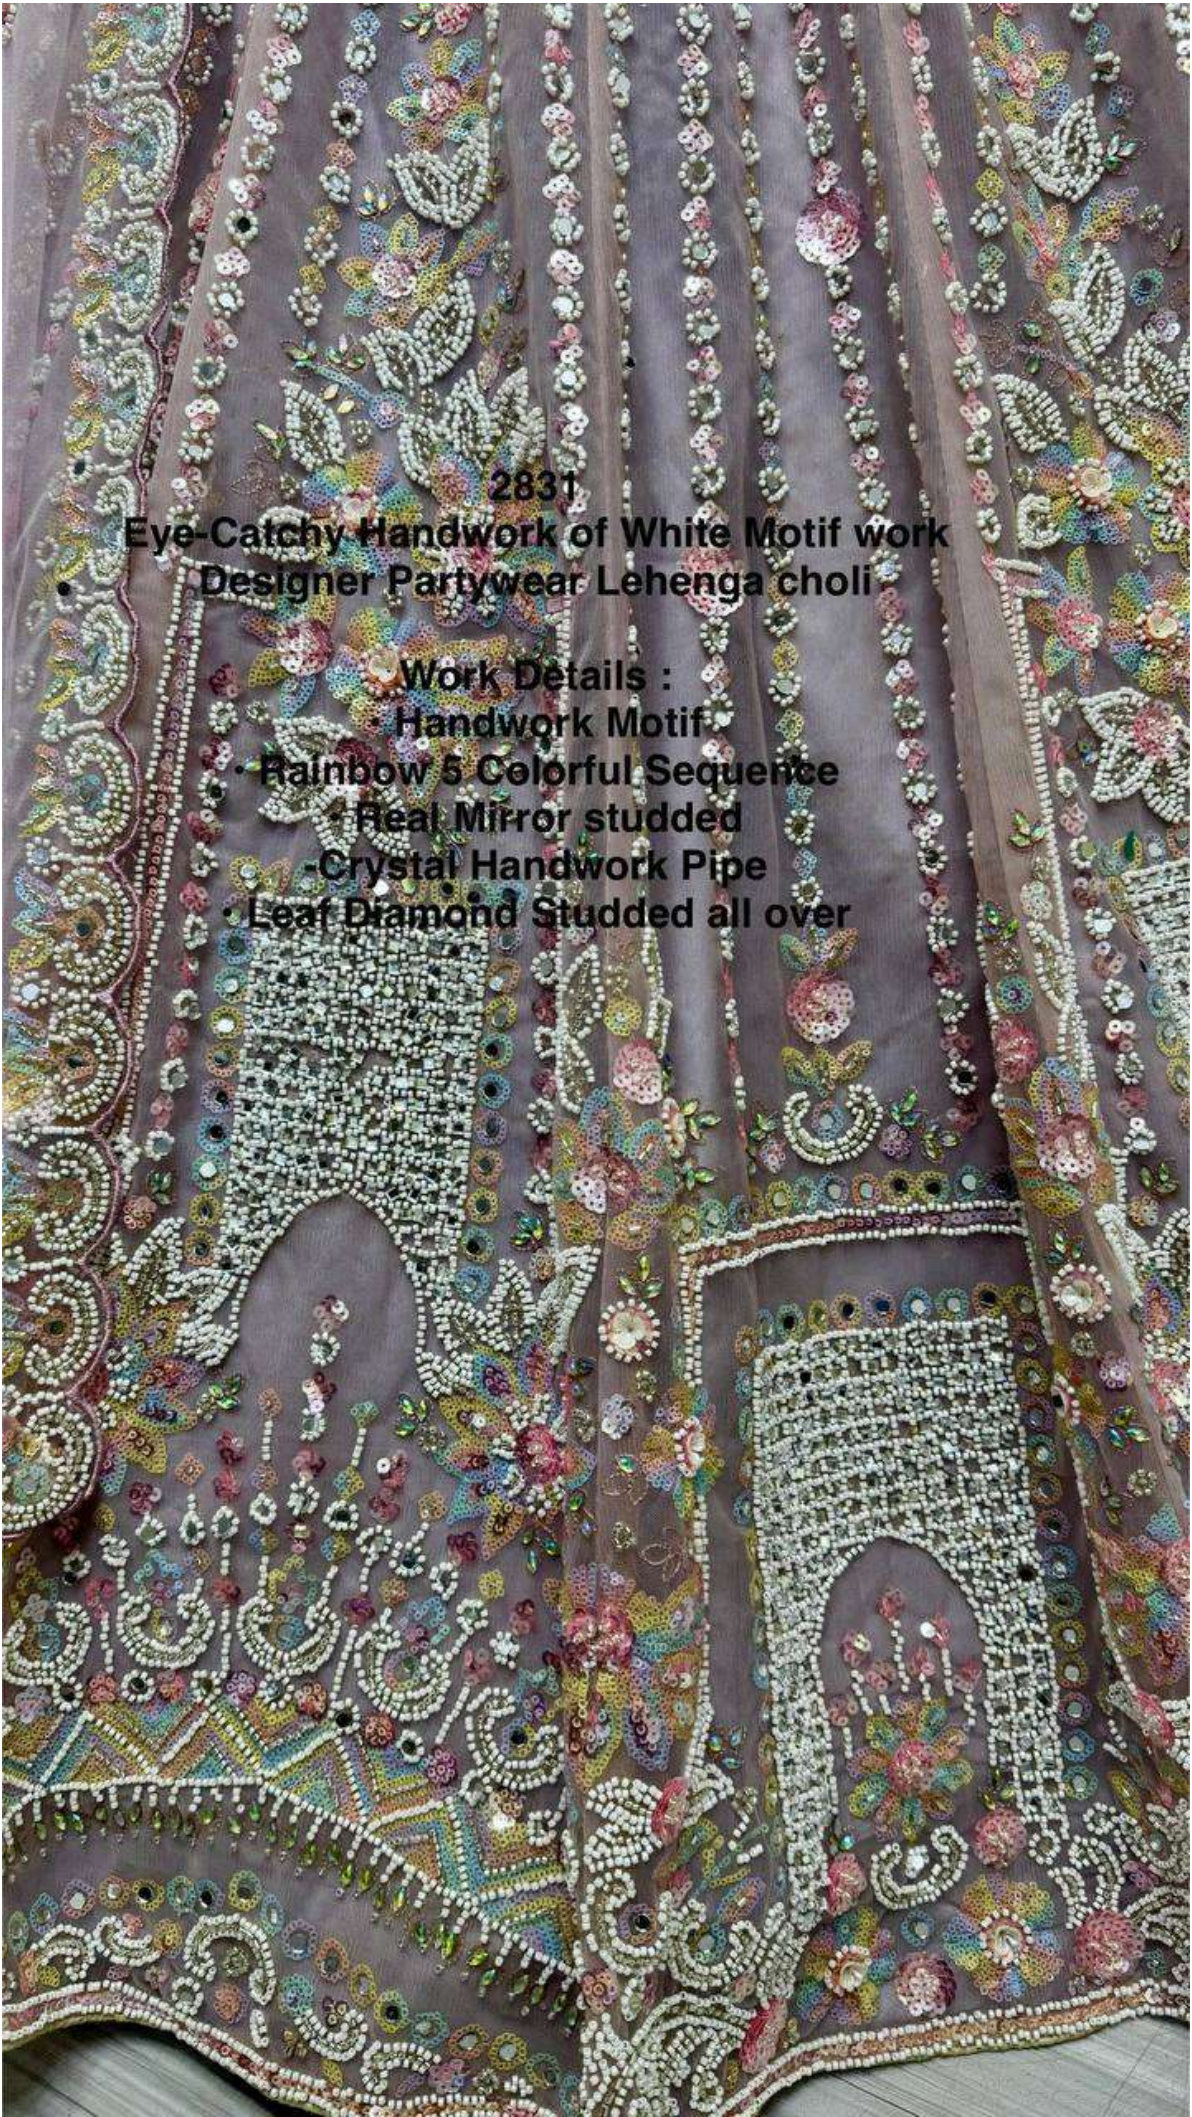

2831-A
Soft berry

2831-B
Lilac

2831-B
Lilac

2831

**Eye-Catching Handwork of White Motif work Designer
Partywear Lehenga choli**

Work Details :

- Handwork Motif
- Rainbow 5 Colorful Sequence
- Real Mirror studded
- Crystal Handwork Pipe
- Leaf Diamond Studded all over

2831

**Eye-Catchy Handwork of White Motif work
Designer Partywear Lehenga choli**

Work Details :

Handwork Motif

- **Rainbow 5 Colorful Sequence**
- **Real Mirror studded**
- **Crystal Handwork Pipe**
- **Leaf Diamond Studded all over**

2831

**Eye-Catchy Handwork of
White Motif work Designer
Partywear Lehenga choli**

Work Details :

- Handwork Motif
- Rainbow 5 Colorful
Sequence
- Real Mirror studded
- Crystal Handwork Pipe
- Leaf Diamond Studded all
over

Blouse back

2831
Blouse
Front

2831

**Eye-Catching Handwork of White
Motif work Designer Partywear
Lehenga choli**

Work Details :

- Handwork Motif
- Rainbow 5 Colorful Sequence
- Real Mirror studded
- Crystal Handwork Pipe
- Leaf Diamond Studded all over