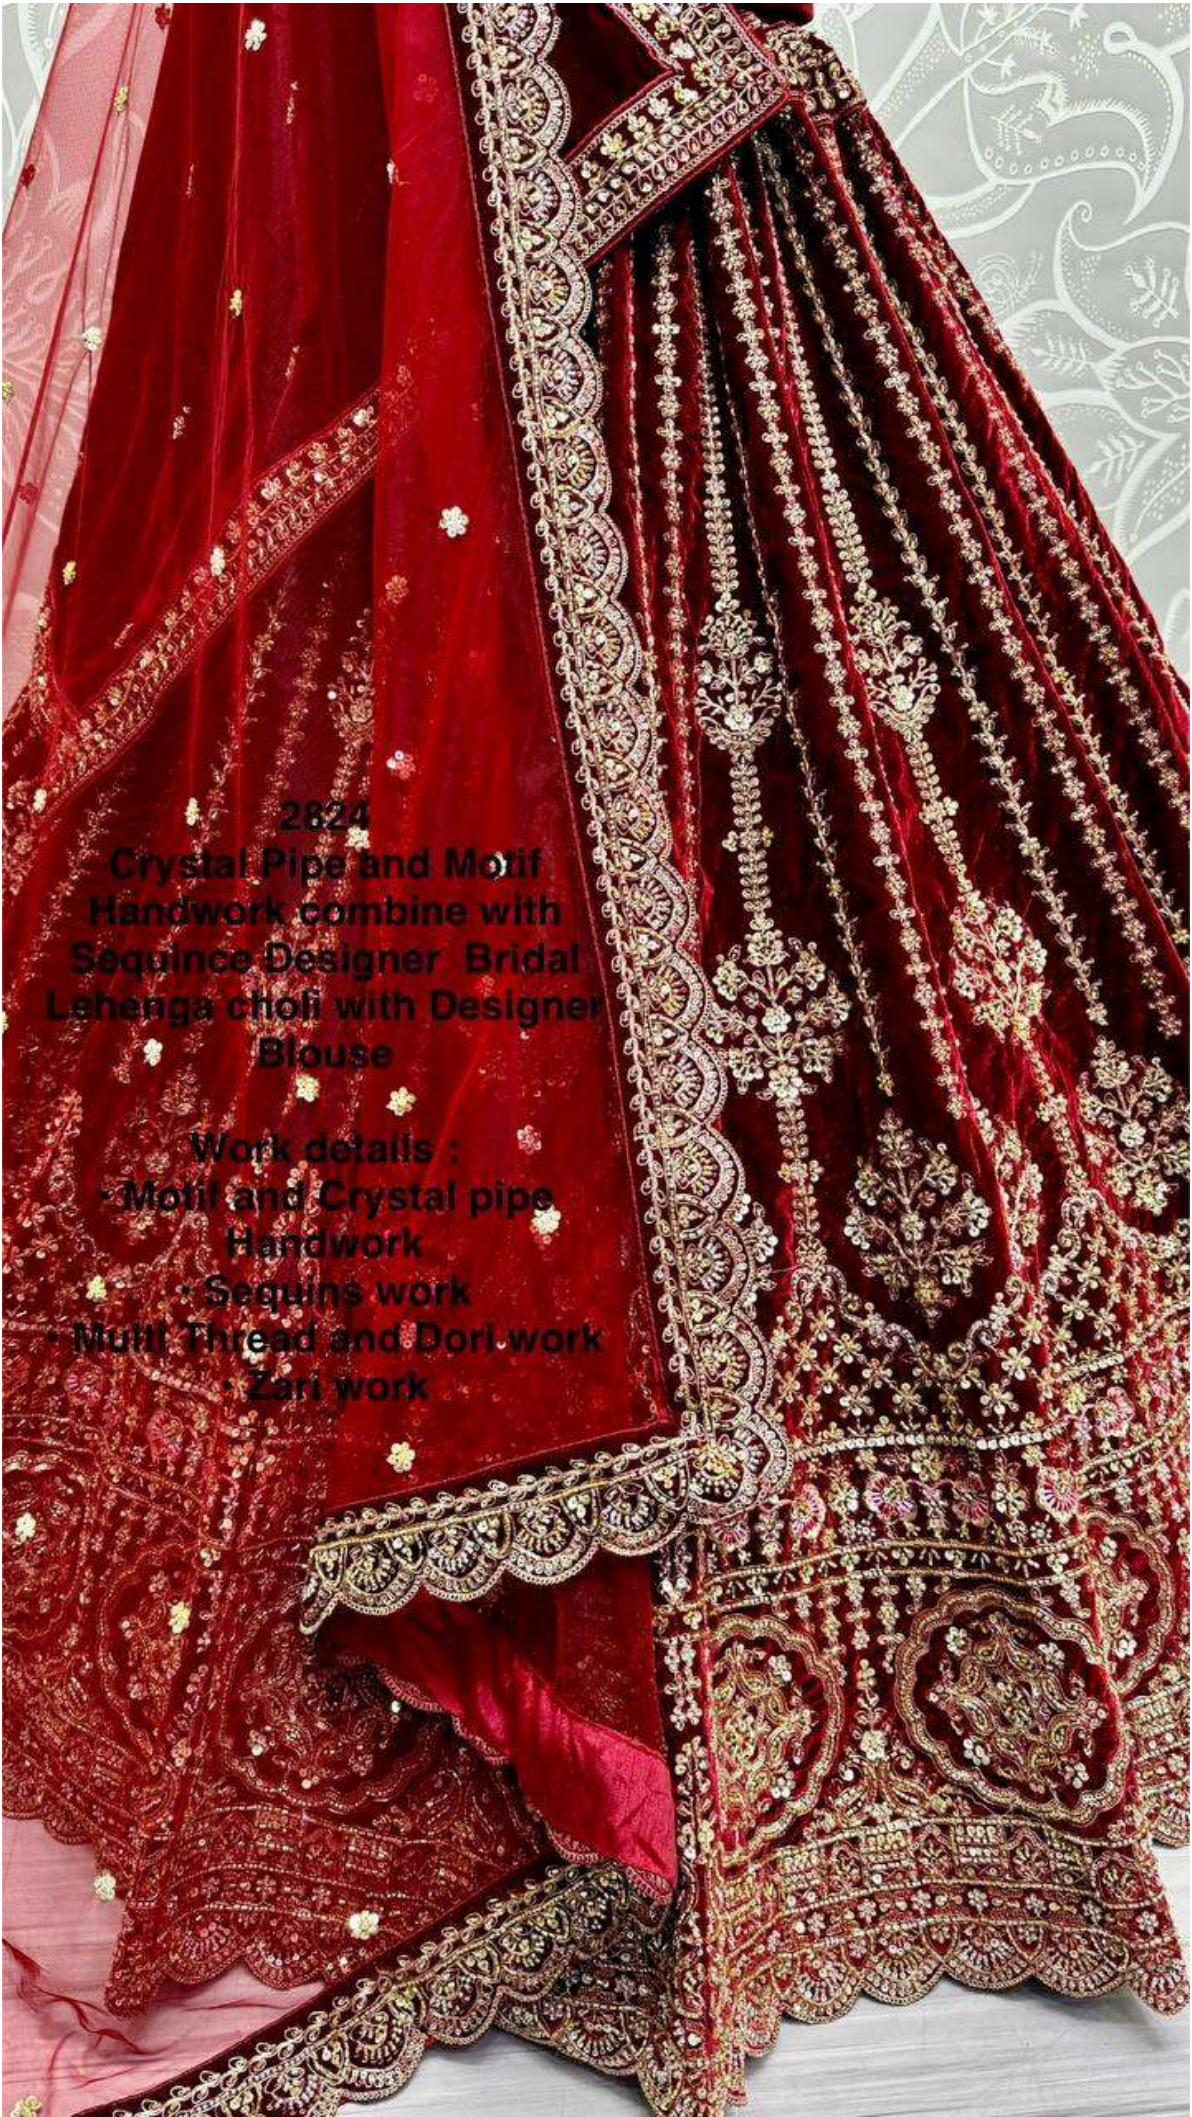

2824

**Crystal Pipe and Motif
Handwork combine with
Sequince Designer Bridal
Lehenga choli with Designer
Blouse**

Work details :

- Motif and Crystal pipe
  Handwork
- Sequins work
- Multit Thread and Dori work
- Zari work