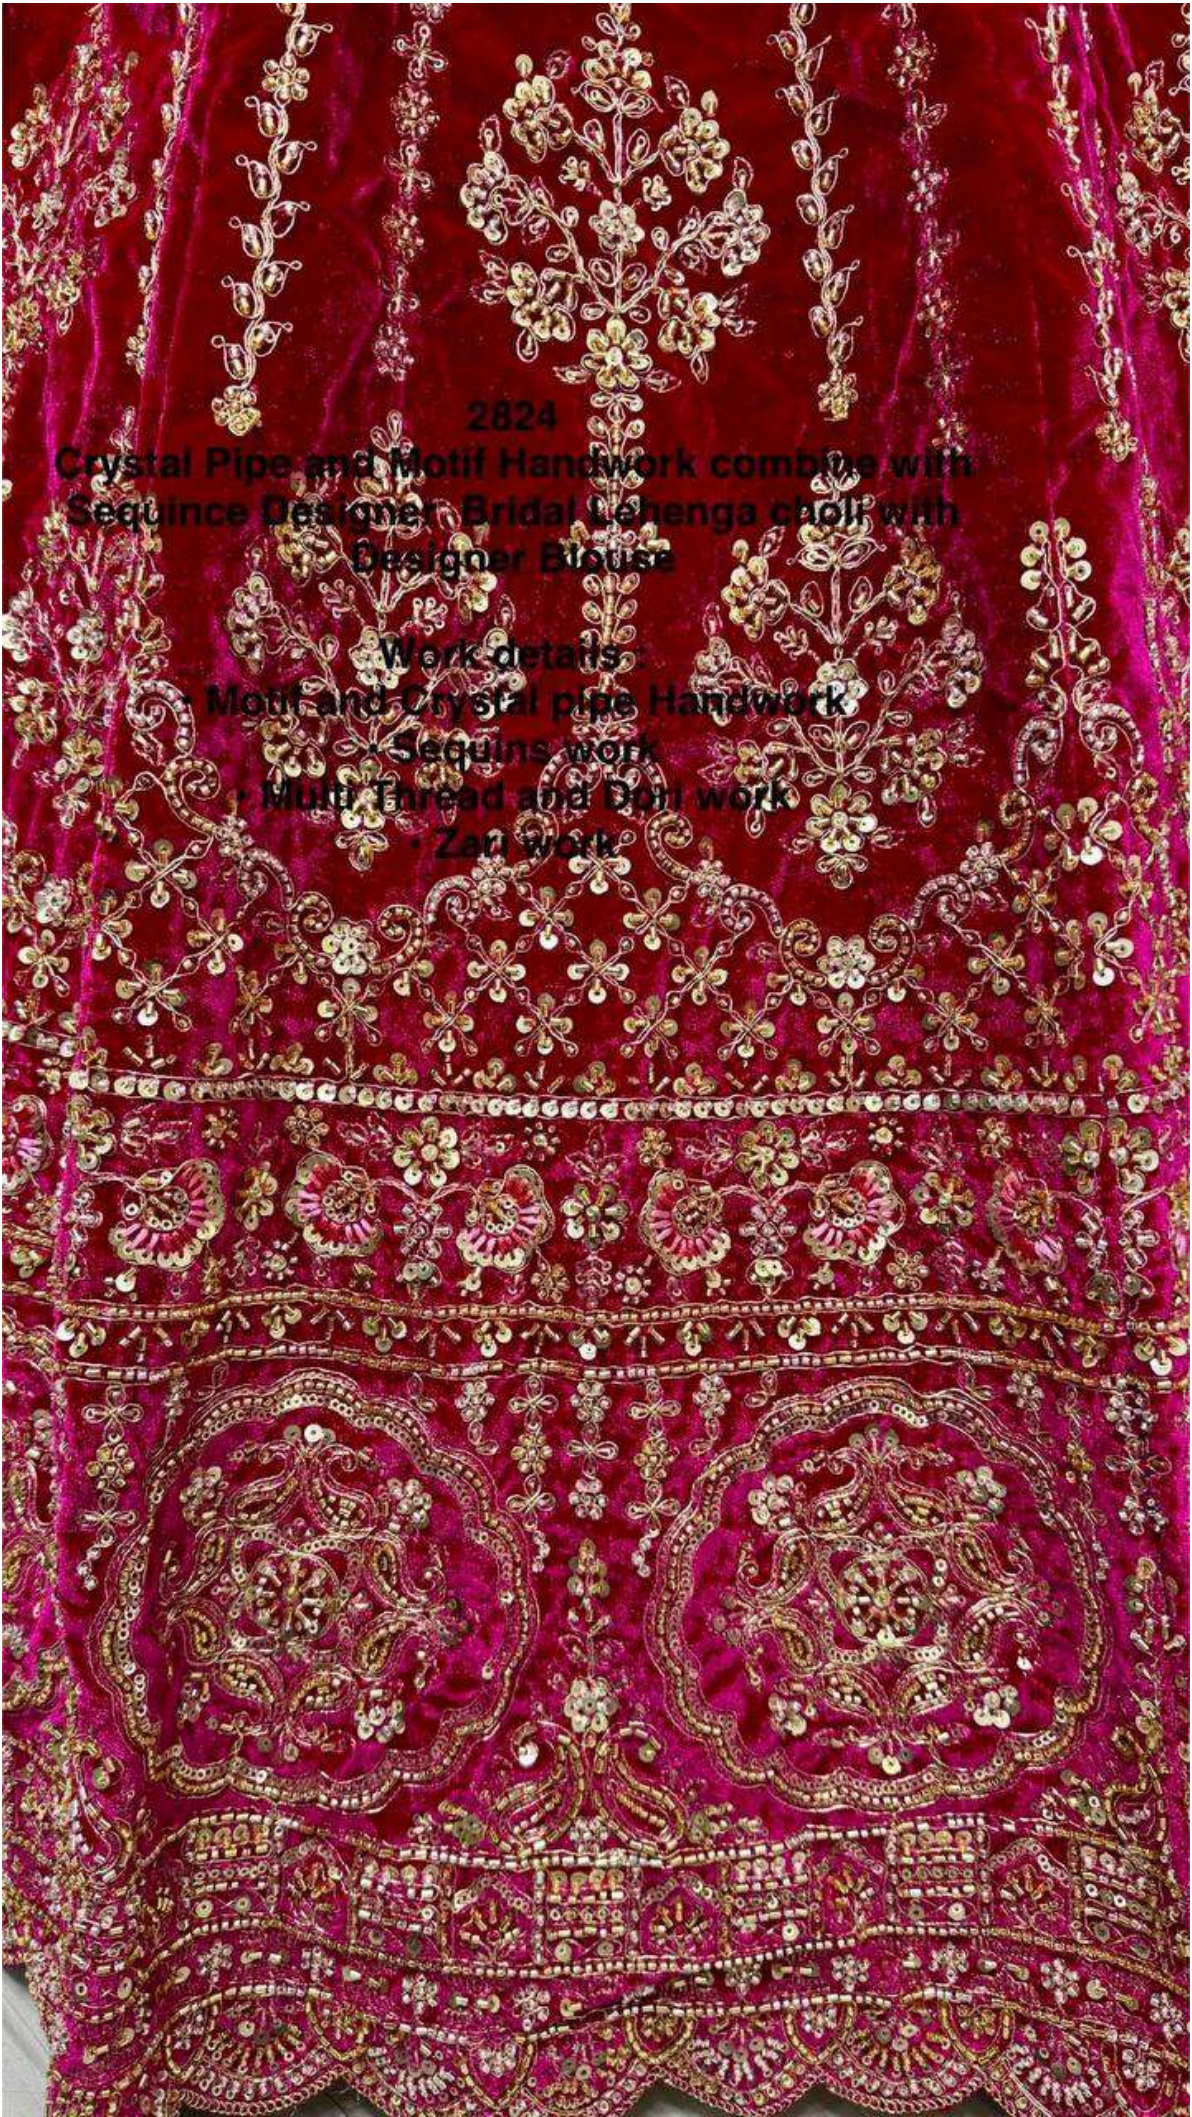

**Work details :**

- Motif and Crystal pipe  
Handwork
- Sequins work
- Multit Thread and Dori work
- Zari work

2824-B  
Rani Pink

2824-B  
Rani Pink

2824-B  
Rani Pink

2824

Crystal Pipe and Motif Handwork combine with  
Sequince Designer Bridal Lehenga choli with  
Designer Blouse