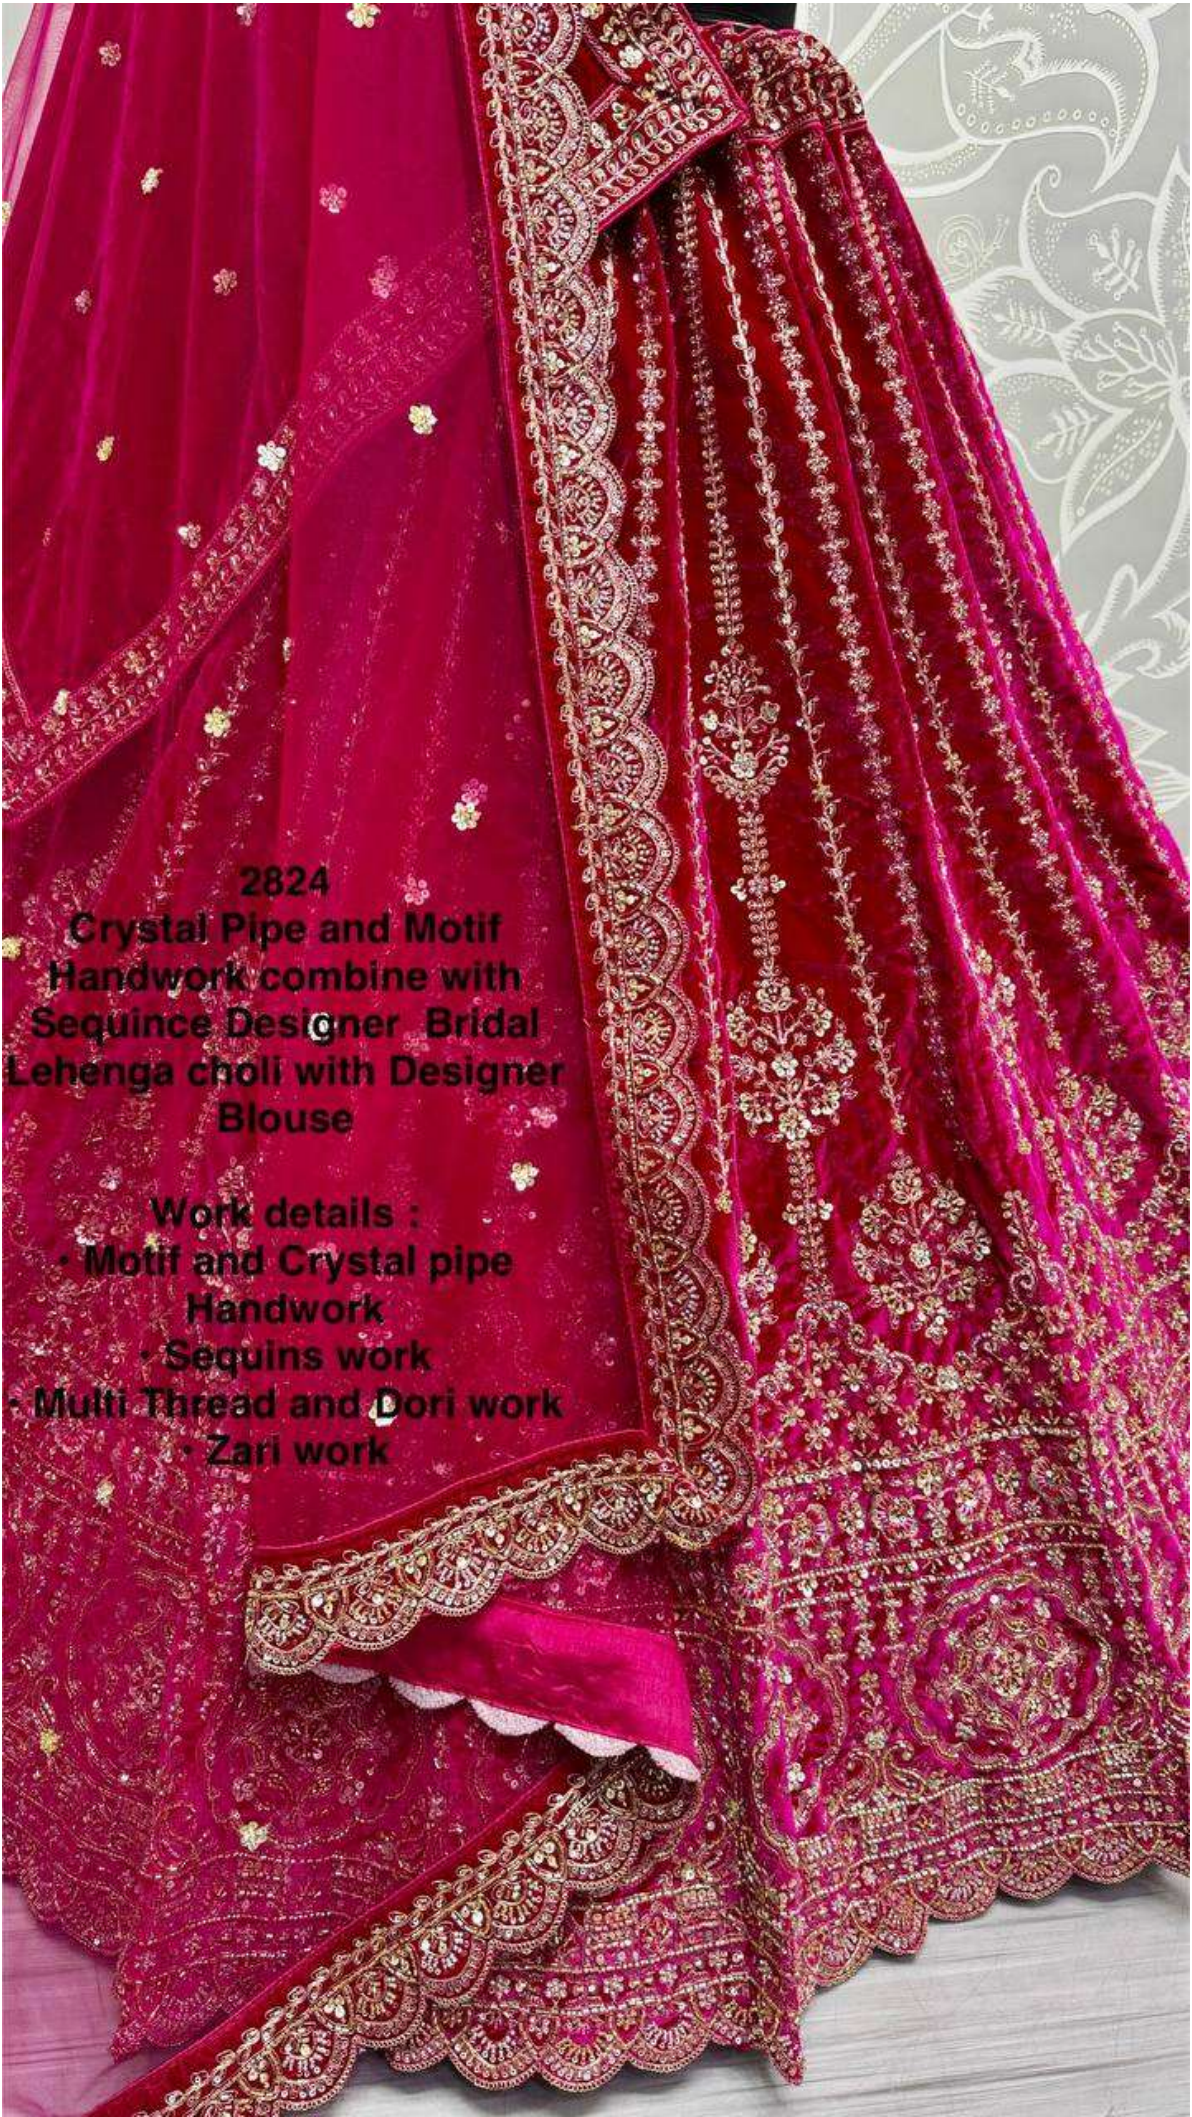

2824

**Crystal Pipe and Motif
Handwork combine with
Sequince Designer Bridal
Lehenga choli with Designer
Blouse**

Work details :

- **Motif and Crystal pipe
  Handwork**
- **Sequins work**
- **Multi Thread and Dori work**
- **Zari work**