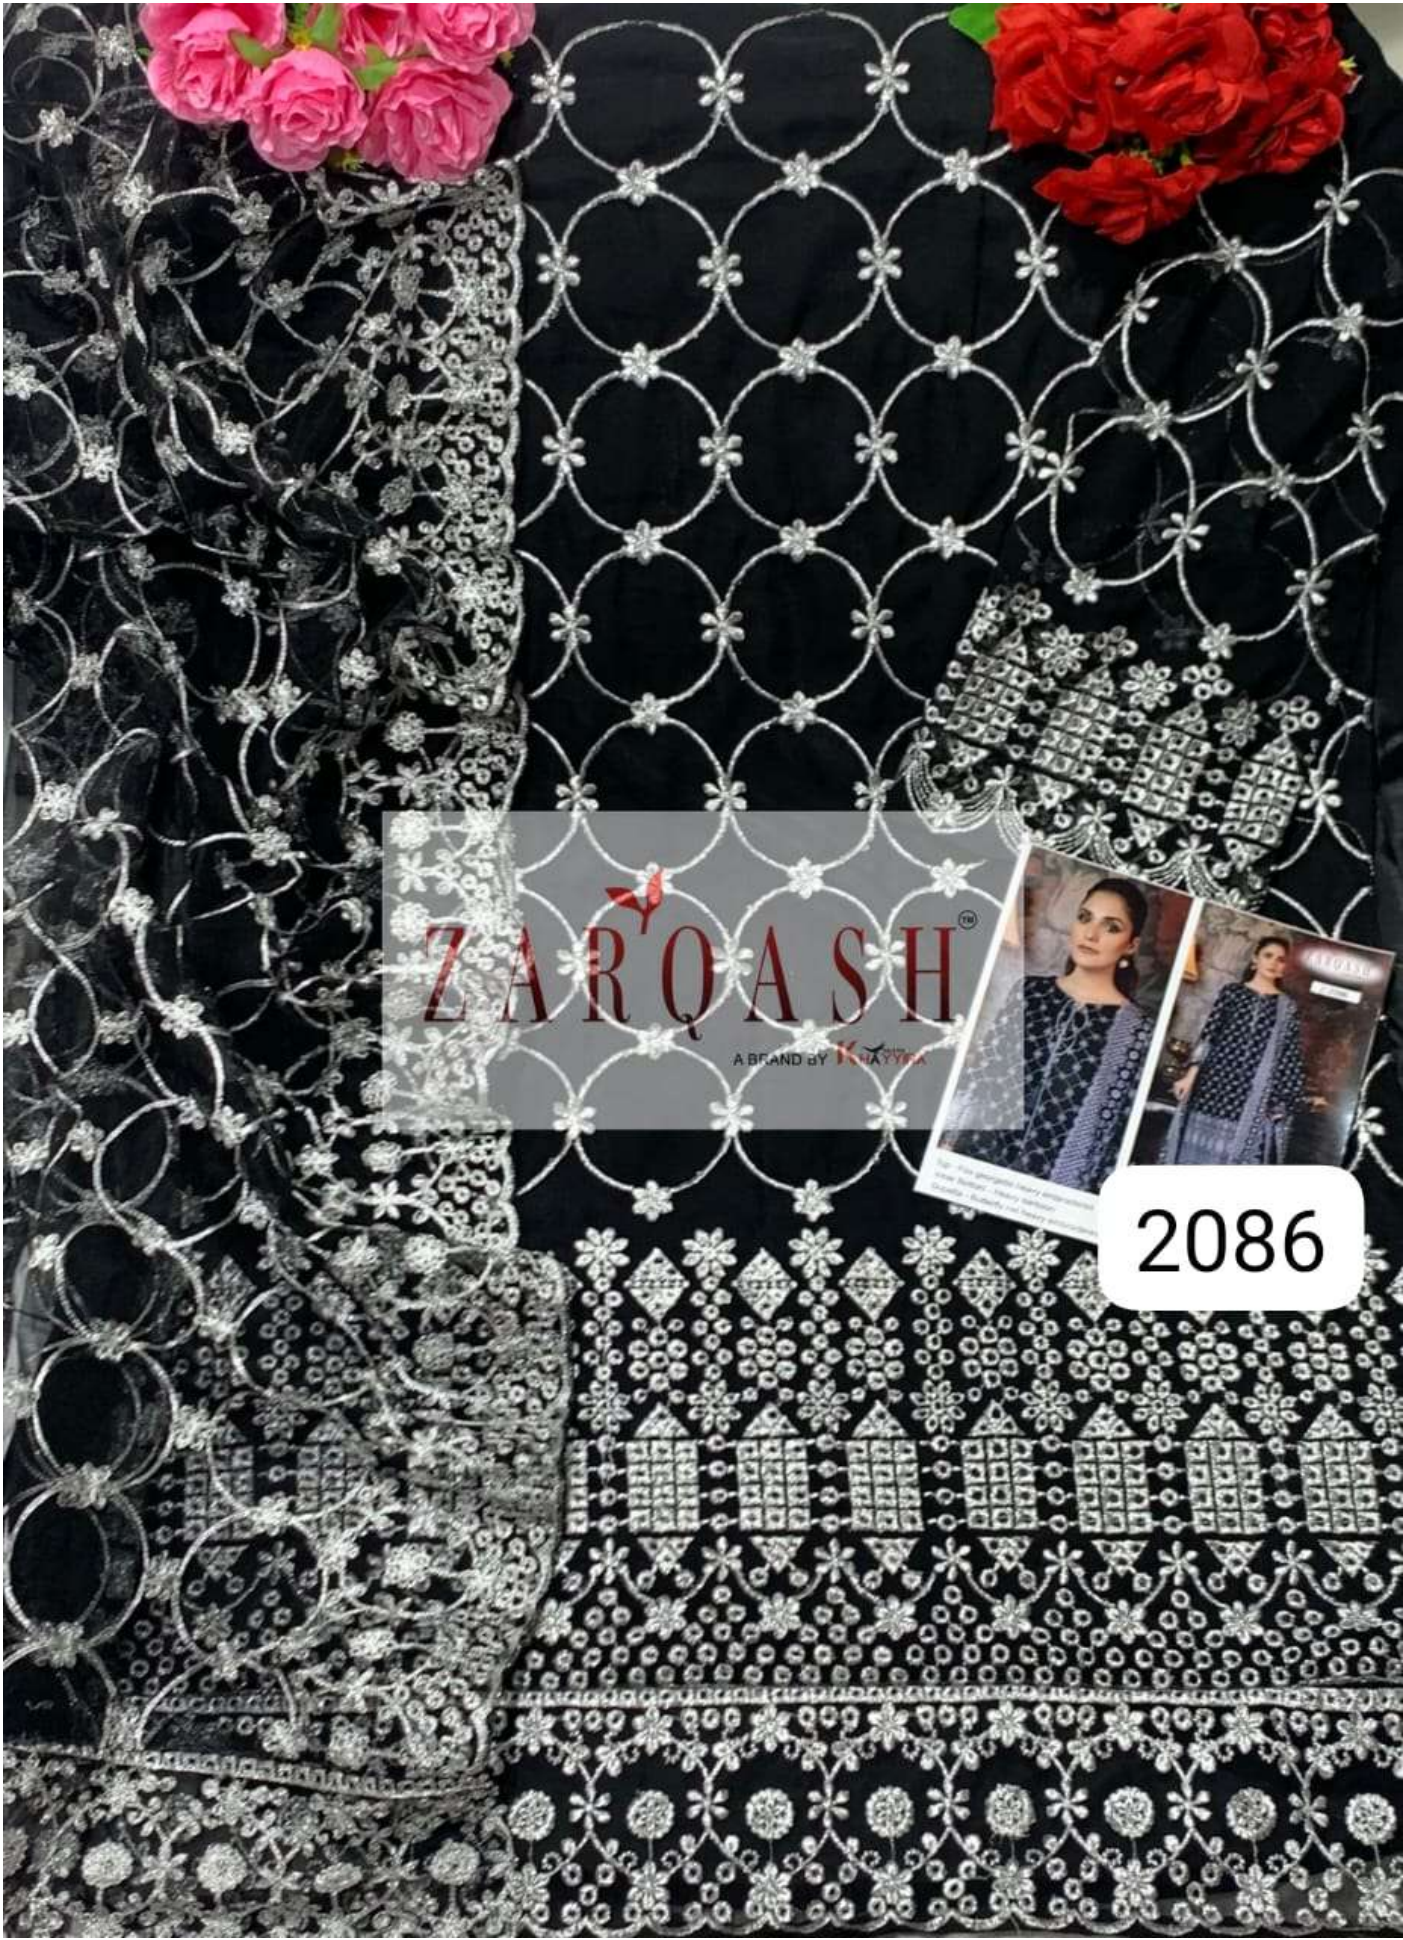

Top - Fox georgette heavy embroidered
Inner Bottom - Heavy santoon
Dupatta - Butterfly net heavy embroidered

Top - Fox georgette heavy embroidered
Inner Bottom - Heavy santoon
Dupatta - Butterfly net heavy embroidered

ZARQASH
A BRAND BY KATYNE

Z-2087

Top - Fox georgette heavy embroidered
Inner Bottom - Heavy santoon
Dupatta - Butterfly net heavy embroidered

ZARQASH[®]

2088

ZARQASH[®]
A BRAND BY **KAYYUM**

2086

Top - Fox georgette heavy embroidered
Inner Bottom - Heavy santoon
Dupatta - Butterfly net heavy embroidered

Top - Fox georgette heavy embroidered
Inner Bottom - Heavy santoon
Dupatta - Butterfly net heavy embroidered

ZARQASH[®]

DESIGNED BY KUMARA

2087

ZARQASHTM

2089

ZARQASH[®]
A BRAND BY KUTUB

Z-2090

Top - Fox georgette heavy embroidered
Inner Bottom - Heavy santoon
Dupatta - Butterfly net heavy embroidered