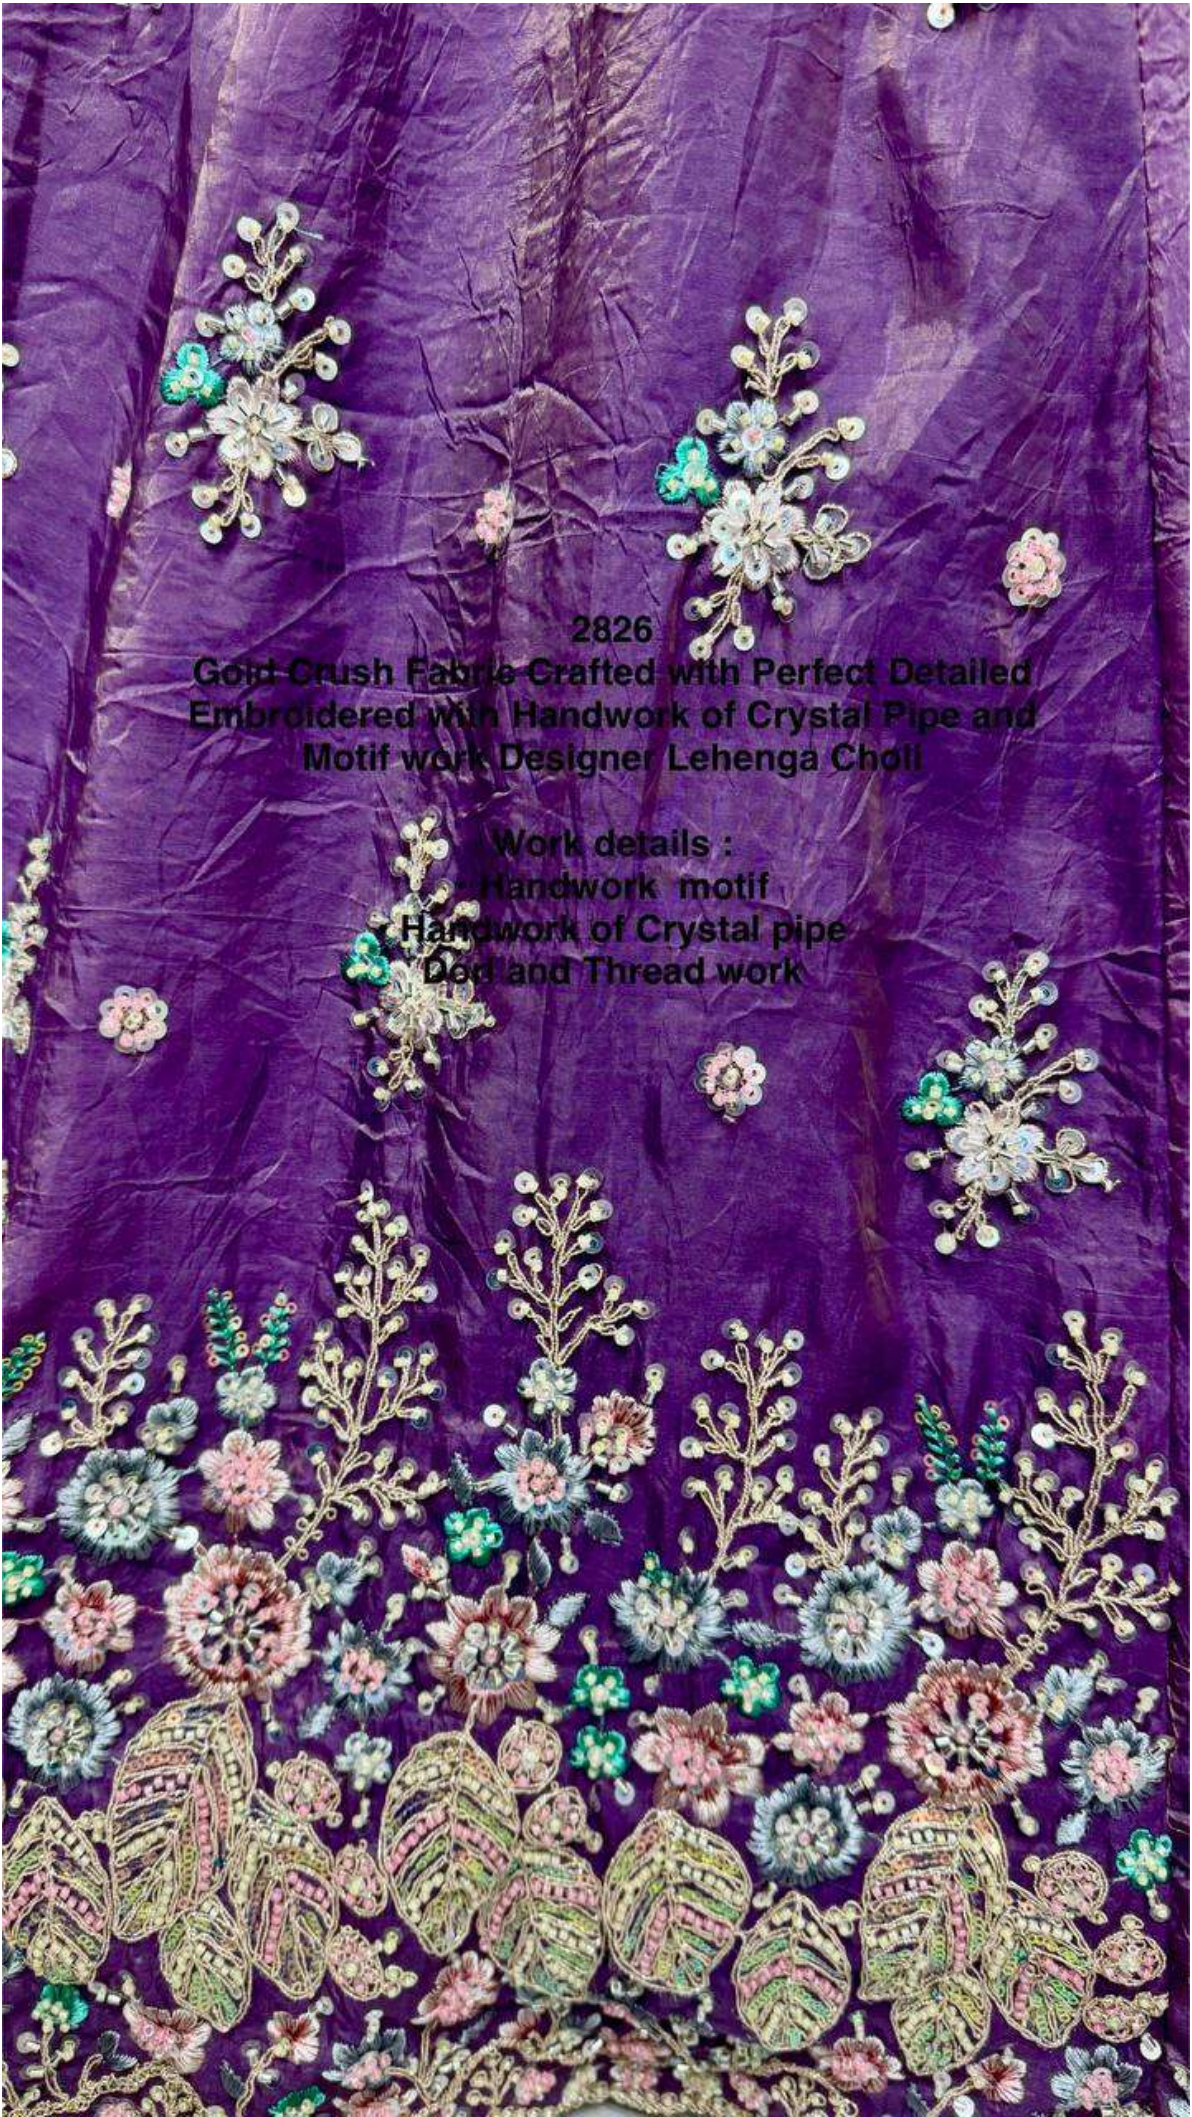

2826-C  
Peach Pink

2826-D  
Eminence

2826-D  
Eminence

2826

**Gold Crush Fabric Crafted with Perfect Detailed Embroidered with Handwork of Crystal Pipe and Motif work Designer Lehenga Choli**

**Work details :**

- Handwork motif
- Handwork of Crystal pipe
- Dori and Thread work

2826

**Gold Crush Fabric Crafted with Perfect Detailed Embroidered with Handwork of Crystal Pipe and Motif work Designer Lehenga Choli**