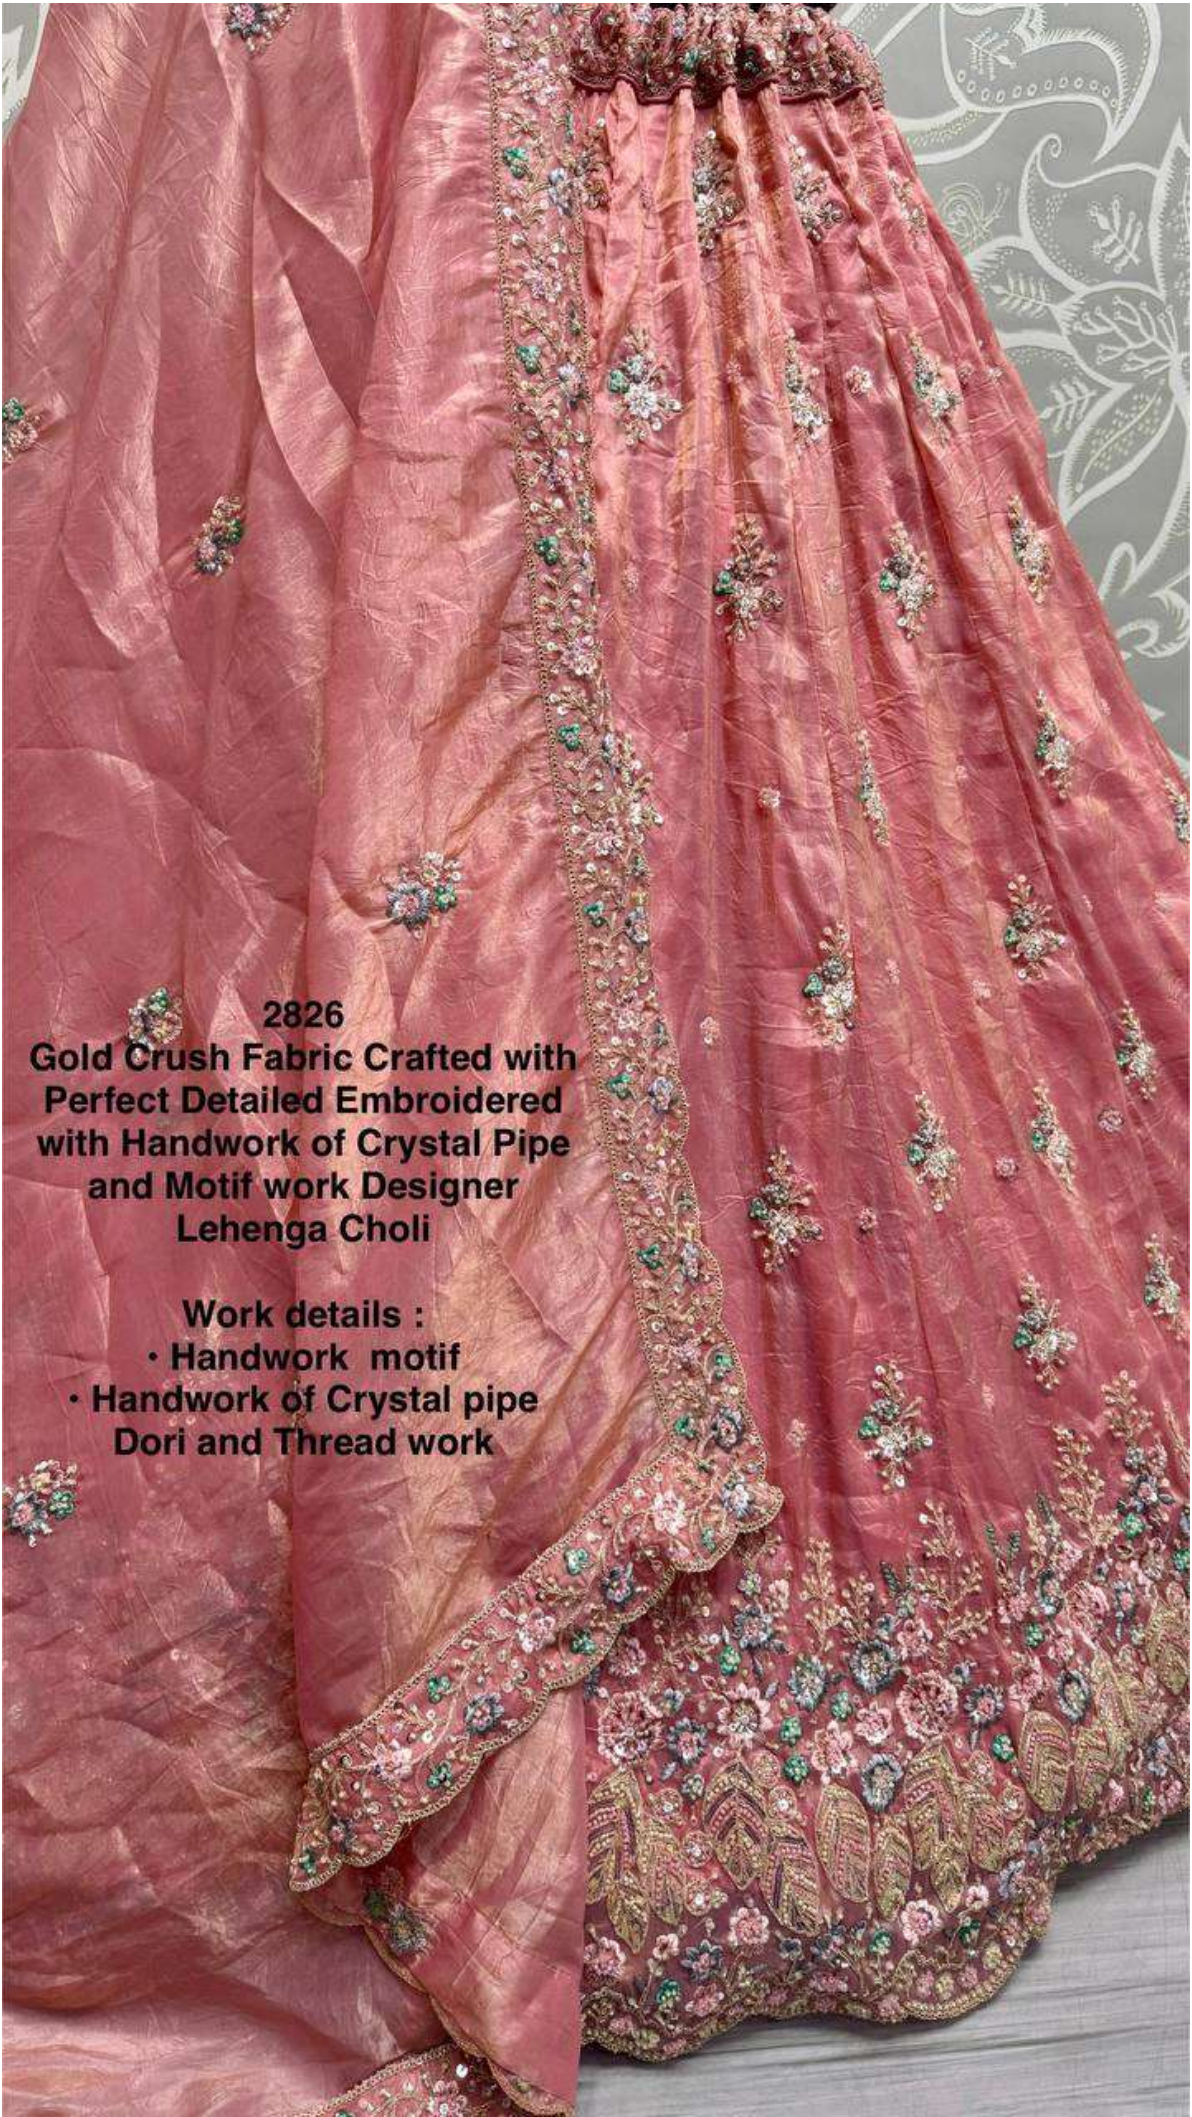

2826

**Gold Crush Fabric Crafted with
Perfect Detailed Embroidered
with Handwork of Crystal Pipe
and Motif work Designer
Lehenga Choli**

Work details :

- **Handwork motif**
- **Handwork of Crystal pipe
  Dori and Thread work**