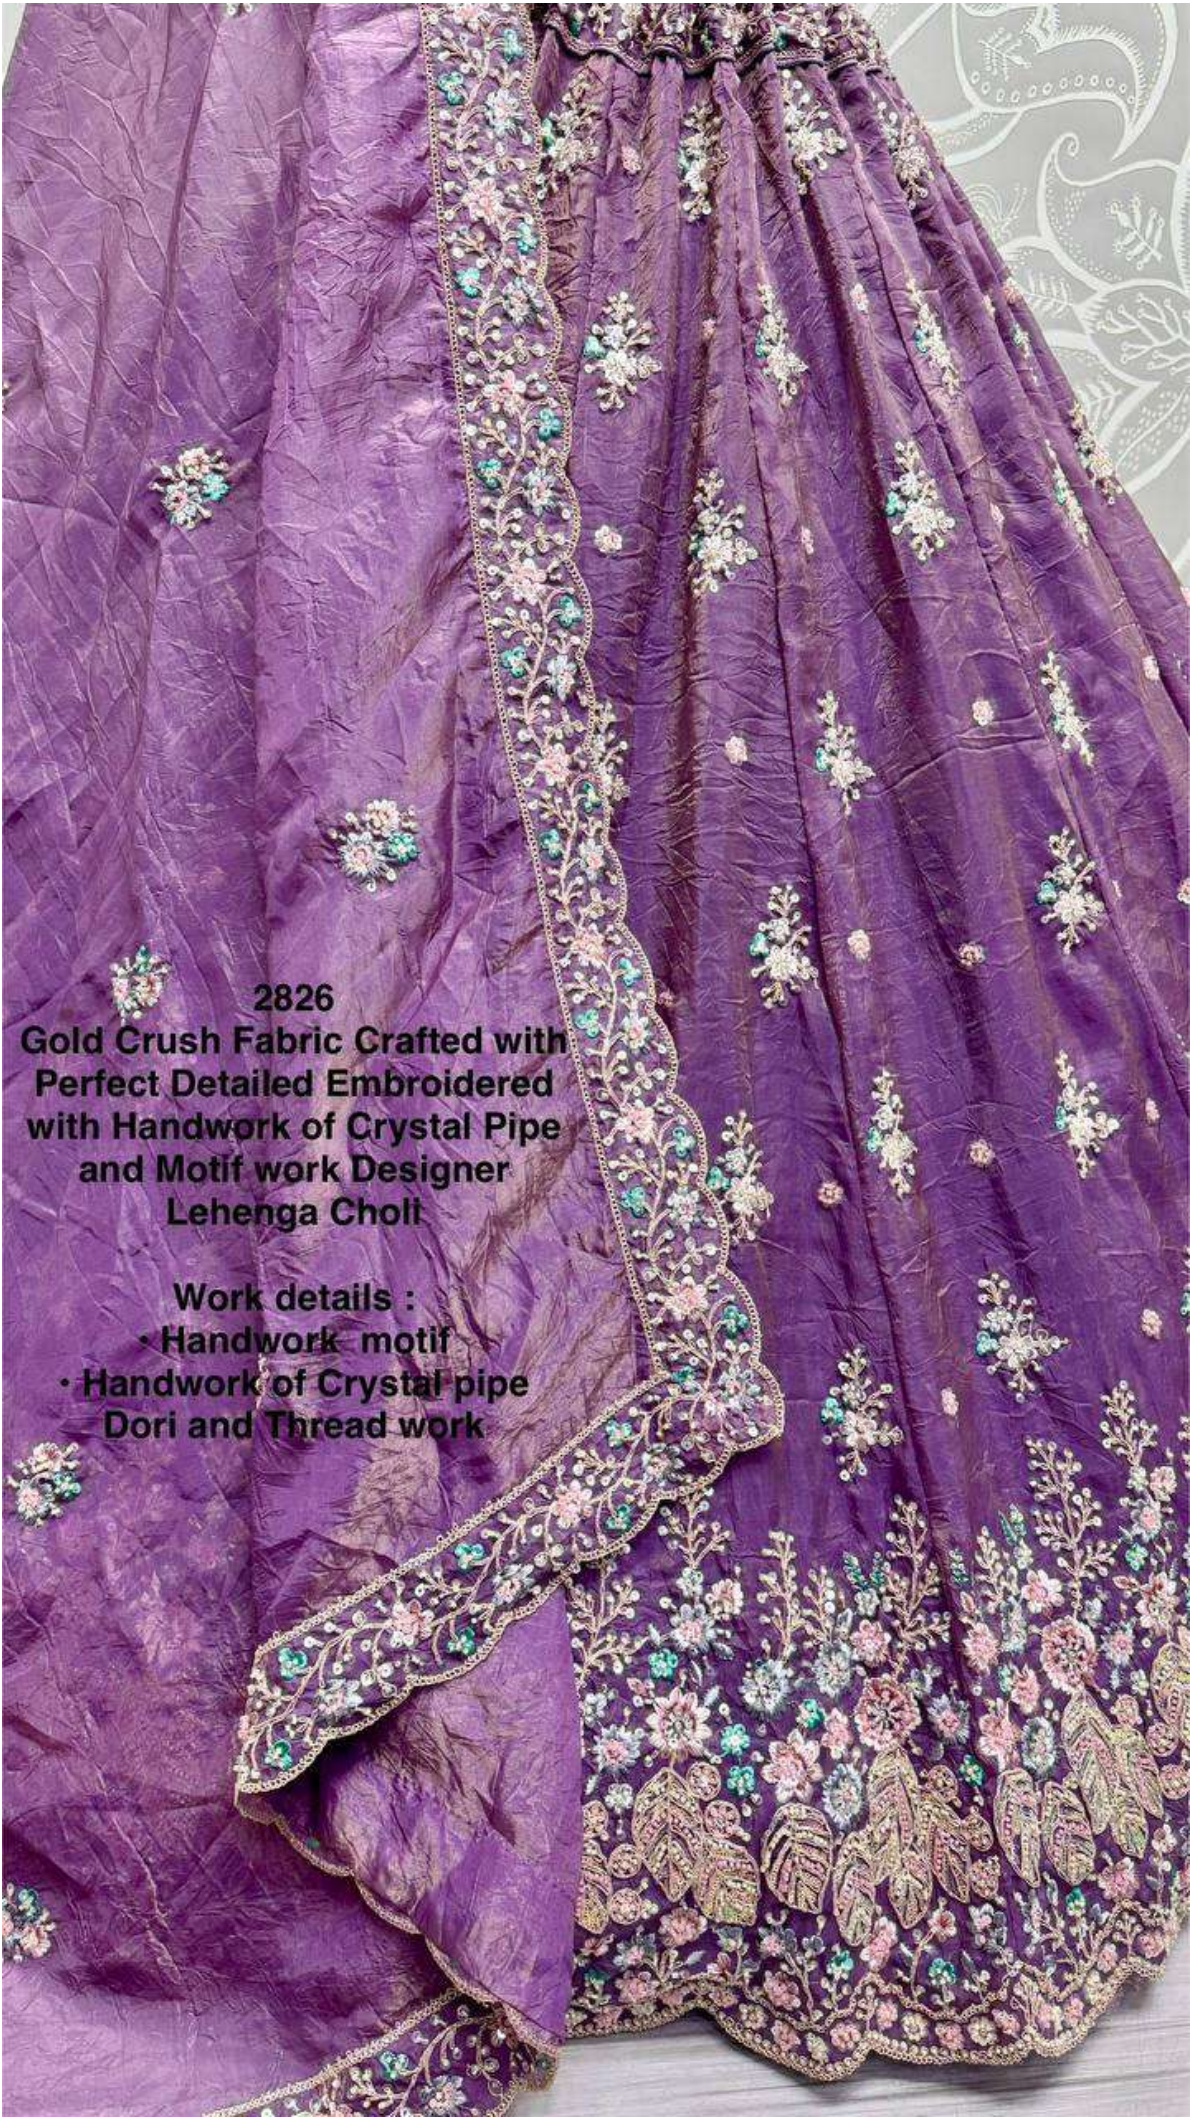

2826-C  
Peach Pink

2826-D  
Eminence

2826-D  
Eminence

2826

**Gold Crush Fabric Crafted with Perfect Detailed Embroidered with Handwork of Crystal Pipe and Motif work Designer Lehenga Choli**

**Work details :**

- Handwork motif
- Handwork of Crystal pipe
- Dori and Thread work

2826

**Gold Crush Fabric Crafted with Perfect Detailed Embroidered with Handwork of Crystal Pipe and Motif work Designer Lehenga Choli**

**Work details :  
Handwork motif  
Handwork of Crystal pipe  
Dori and Thread work**

**2826**

**Gold Crush Fabric Crafted with  
Perfect Detailed Embroidered  
with Handwork of Crystal Pipe  
and Motif work Designer  
Lehenga Choli**

**Work details :**

- **Handwork motif**
- **Handwork of Crystal pipe  
Dori and Thread work**