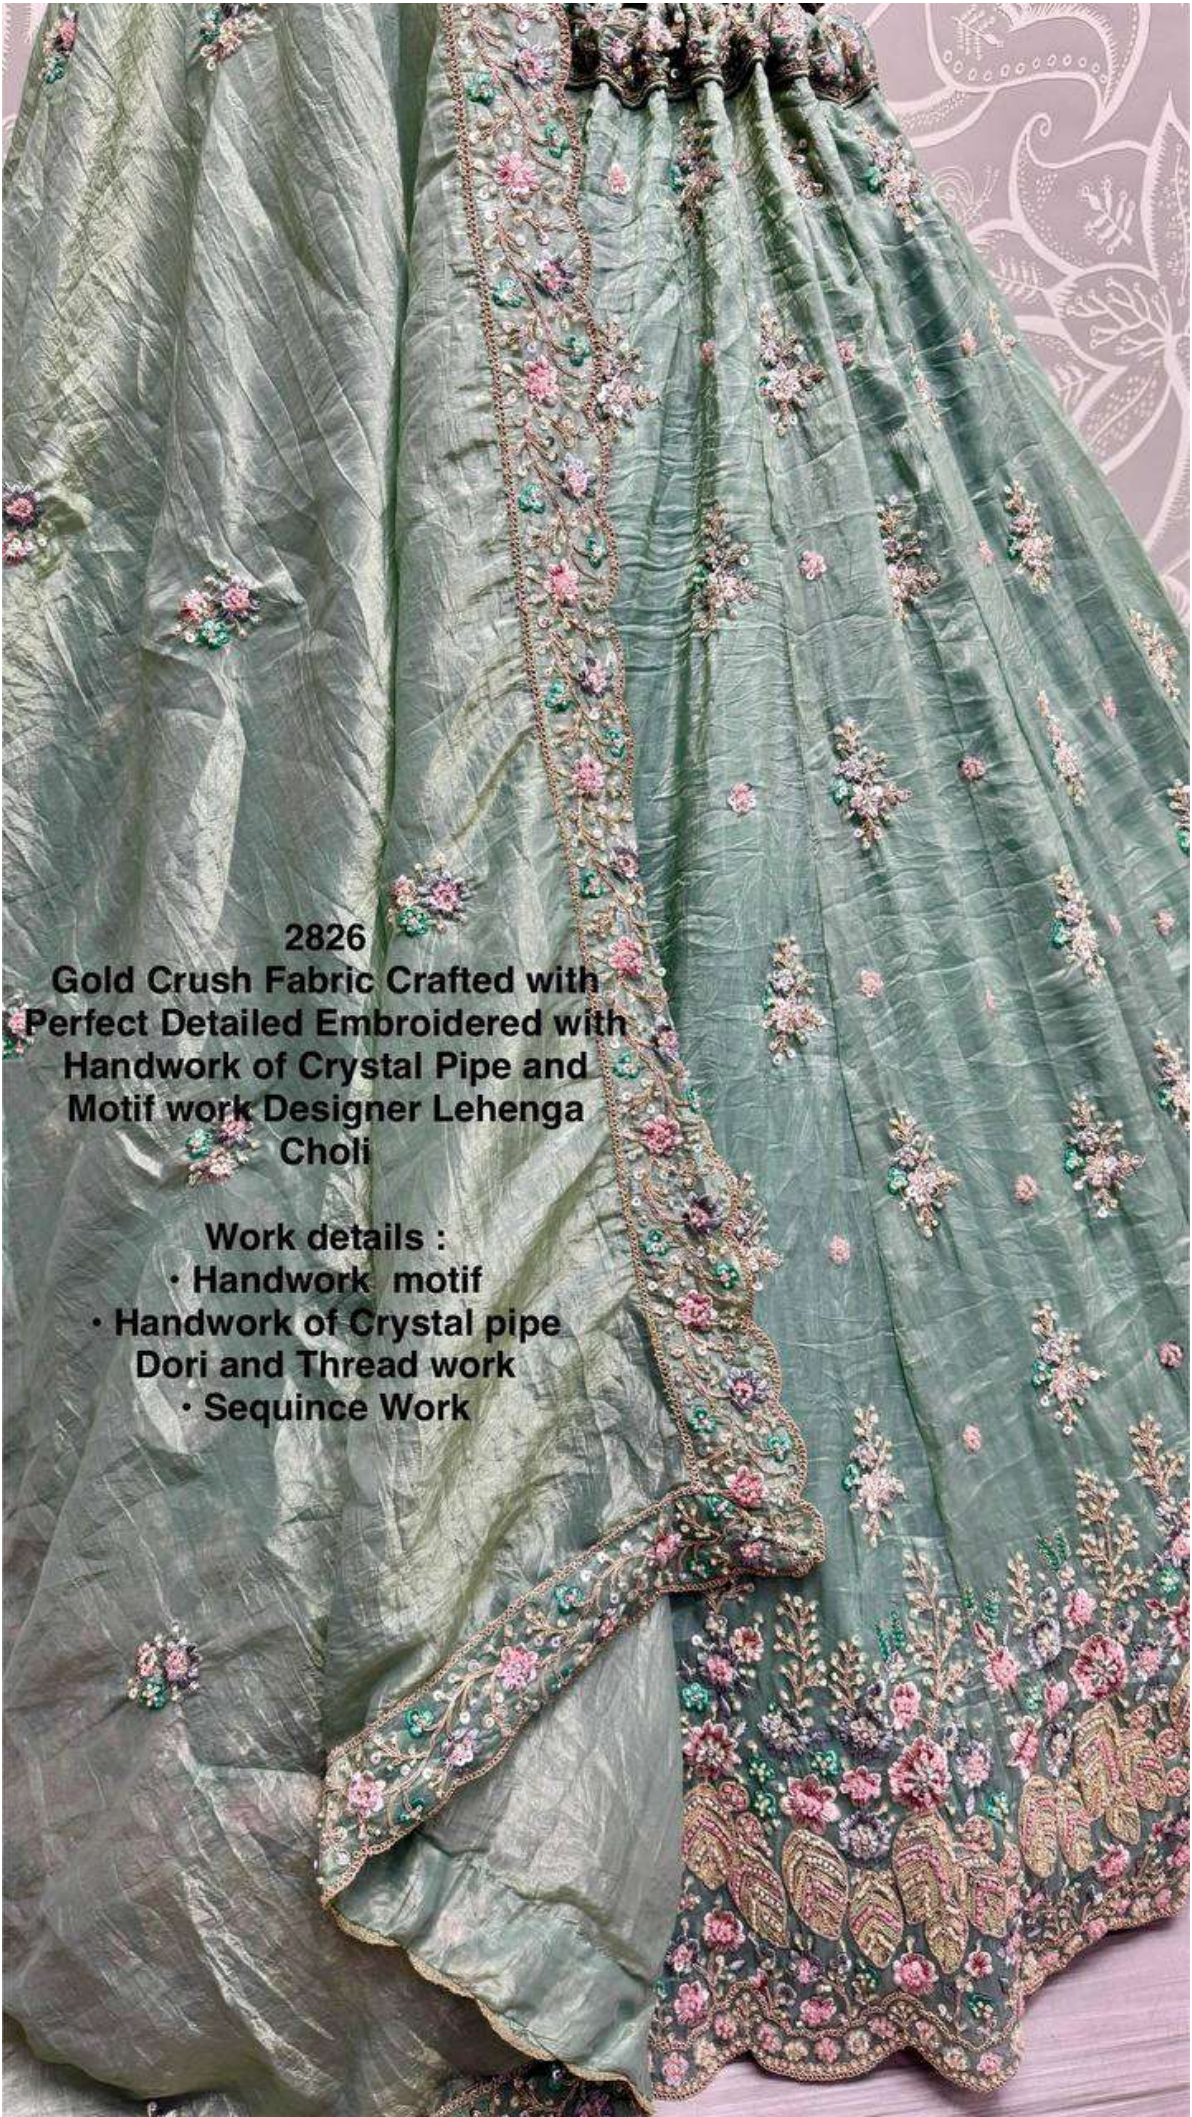

**Work details :**

- Handwork motif
- Handwork of Crystal pipe
- Dori and Thread work
- Sequince Work

**2826**

**Gold Crush Fabric Crafted with  
Perfect Detailed Embroidered with  
Handwork of Crystal Pipe and  
Motif work Designer Lehenga  
Choli**