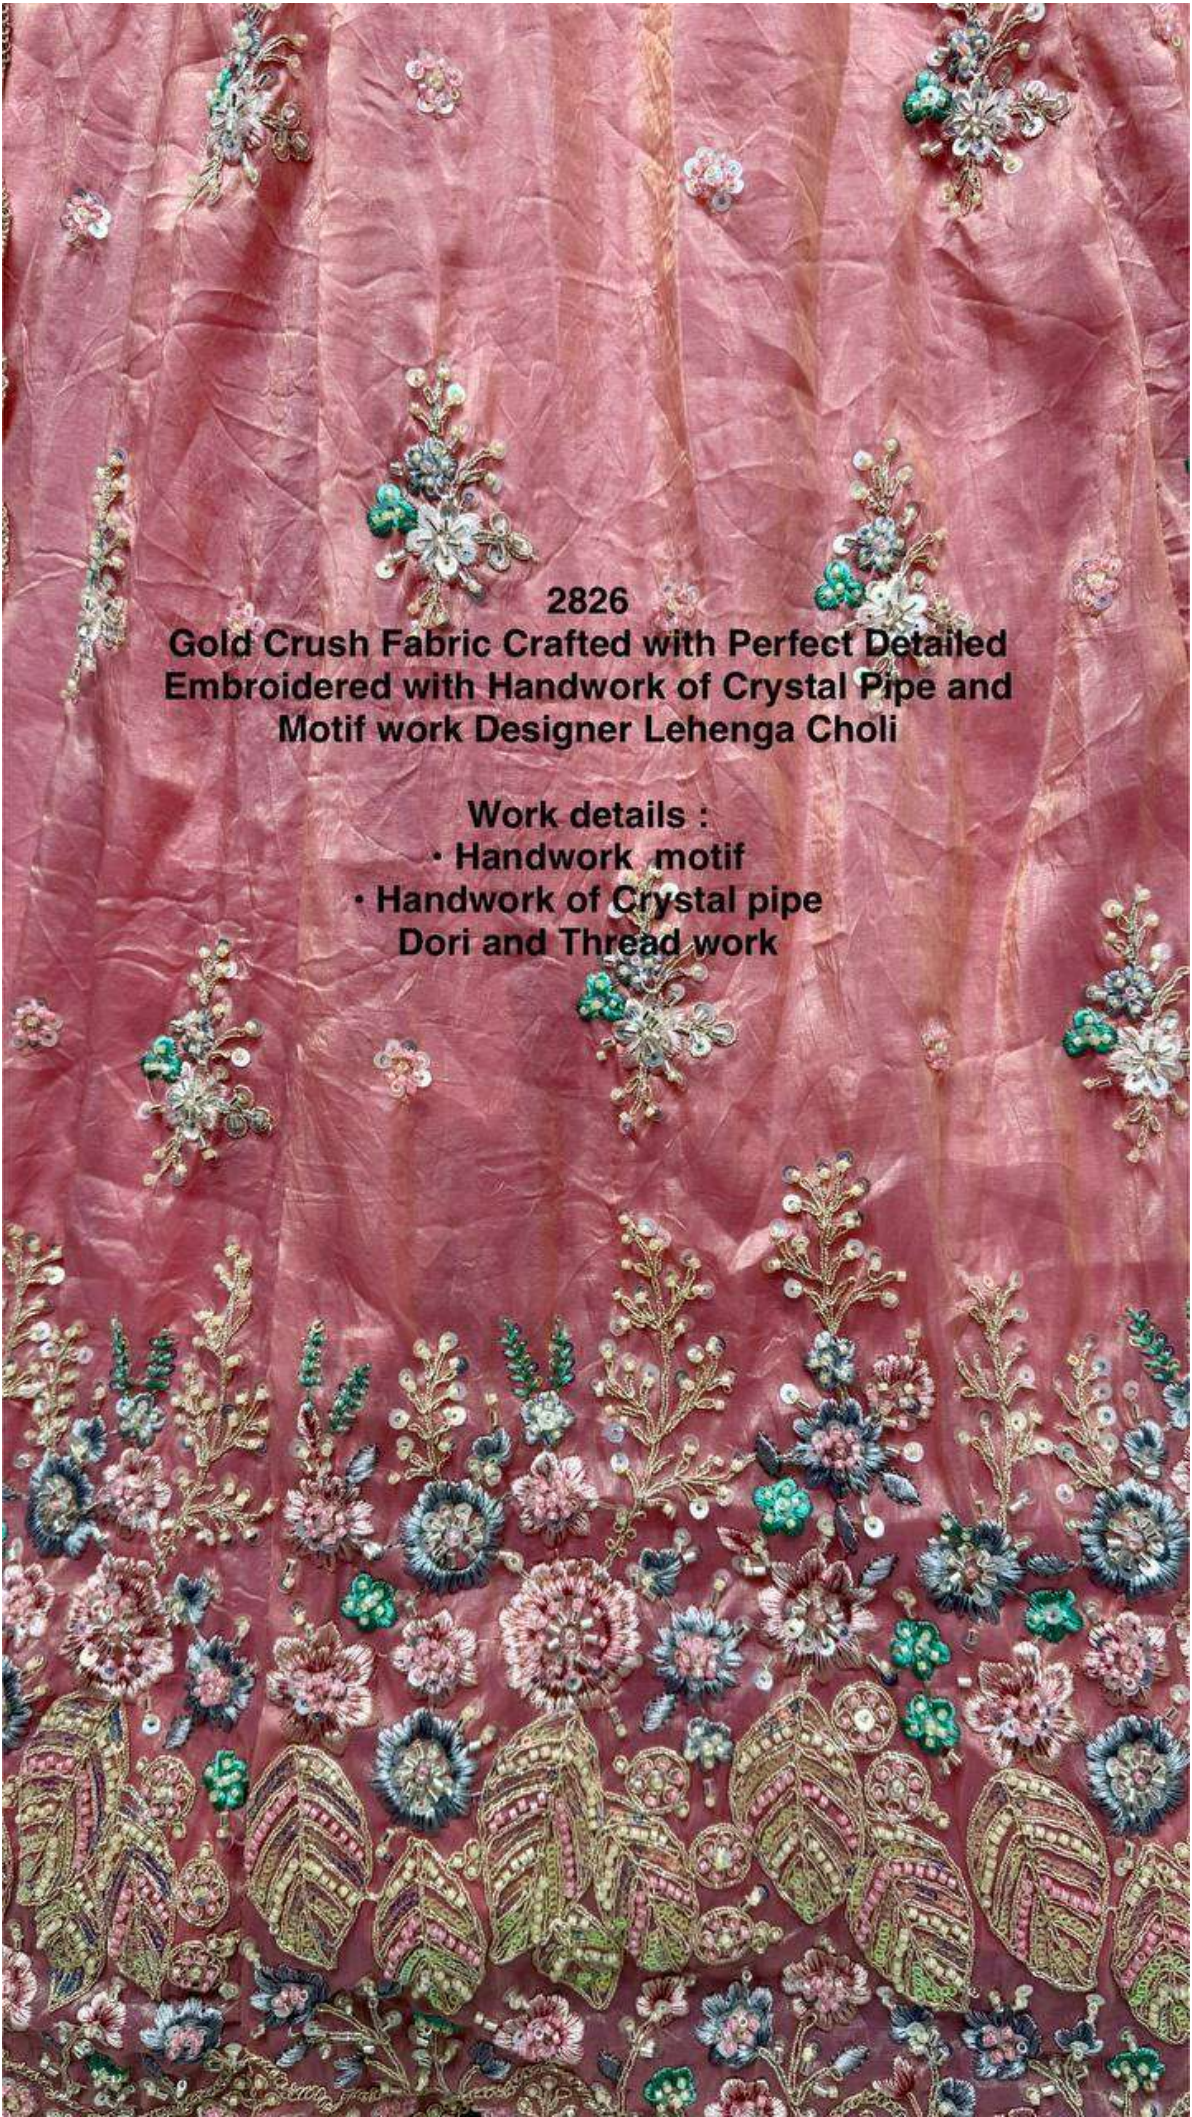

**Work details :**

- Handwork motif
- Handwork of Crystal pipe  
Dori and Thread work

2826-C  
Peach Pink

2826-C  
Peach Pink

2826

**Gold Crush Fabric Crafted with Perfect Detailed Embroidered with Handwork of Crystal Pipe and Motif work Designer Lehenga Choli**

**Work details :**

- **Handwork motif**
- **Handwork of Crystal pipe  
Dori and Thread work**