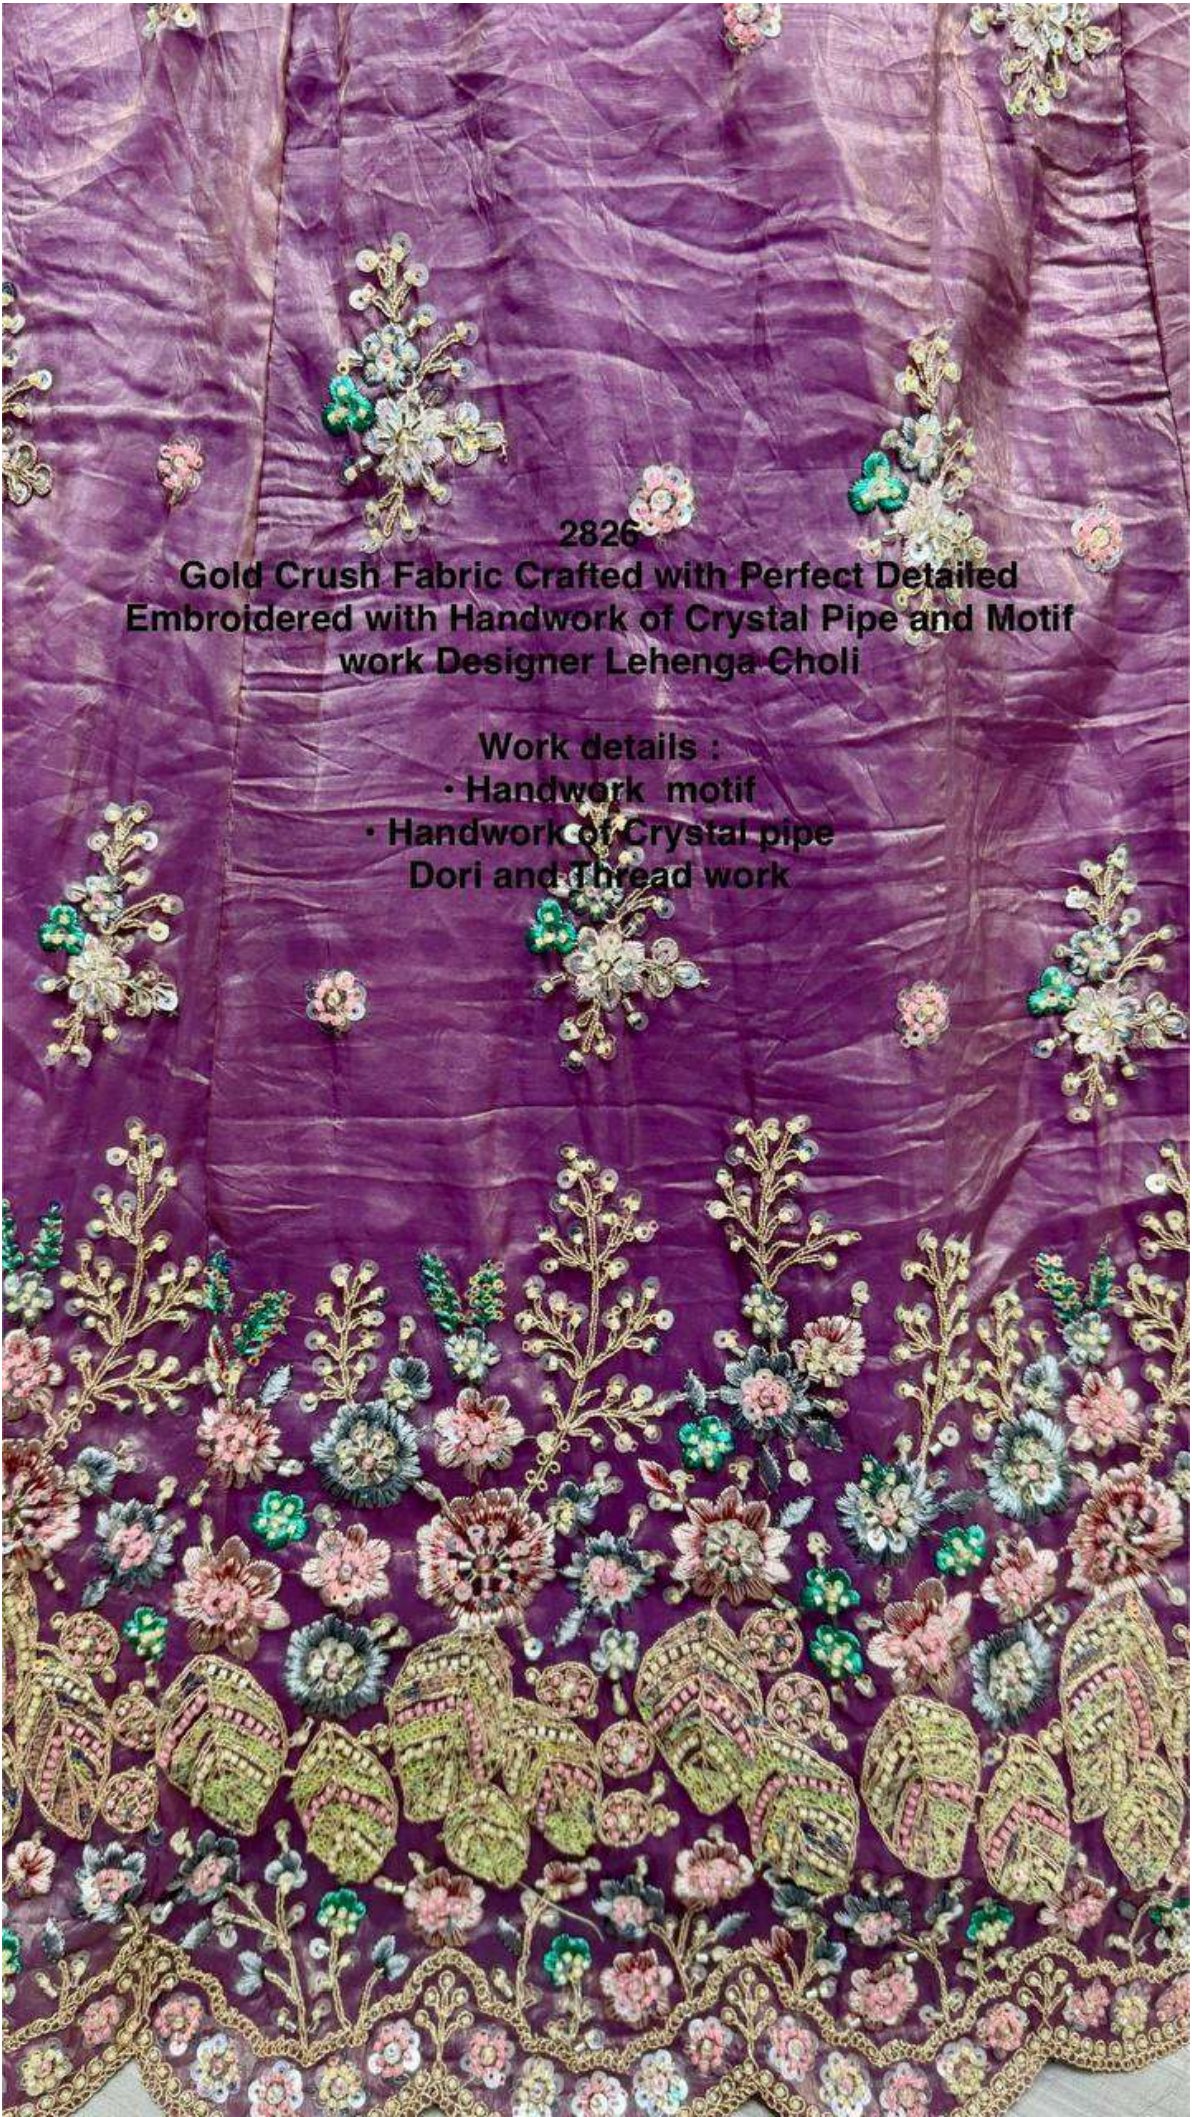

2826-C  
Peach Pink

2826-D  
Eminence

2826-D  
Eminence

2826

**Gold Crush Fabric Crafted with Perfect Detailed Embroidered with Handwork of Crystal Pipe and Motif work Designer Lehenga Choli**

**Work details :**

- Handwork motif
- Handwork of Crystal pipe
- Dori and Thread work

2826

**Gold Crush Fabric Crafted with Perfect Detailed Embroidered with Handwork of Crystal Pipe and Motif work Designer Lehenga Choli**

**Work details :  
Handwork motif  
Handwork of Crystal pipe  
Dori and Thread work**

**2826**

**Gold Crush Fabric Crafted with  
Perfect Detailed Embroidered  
with Handwork of Crystal Pipe  
and Motif work Designer  
Lehenga Choli**

**Work details :**

- **Handwork motif**
- **Handwork of Crystal pipe  
Dori and Thread work**