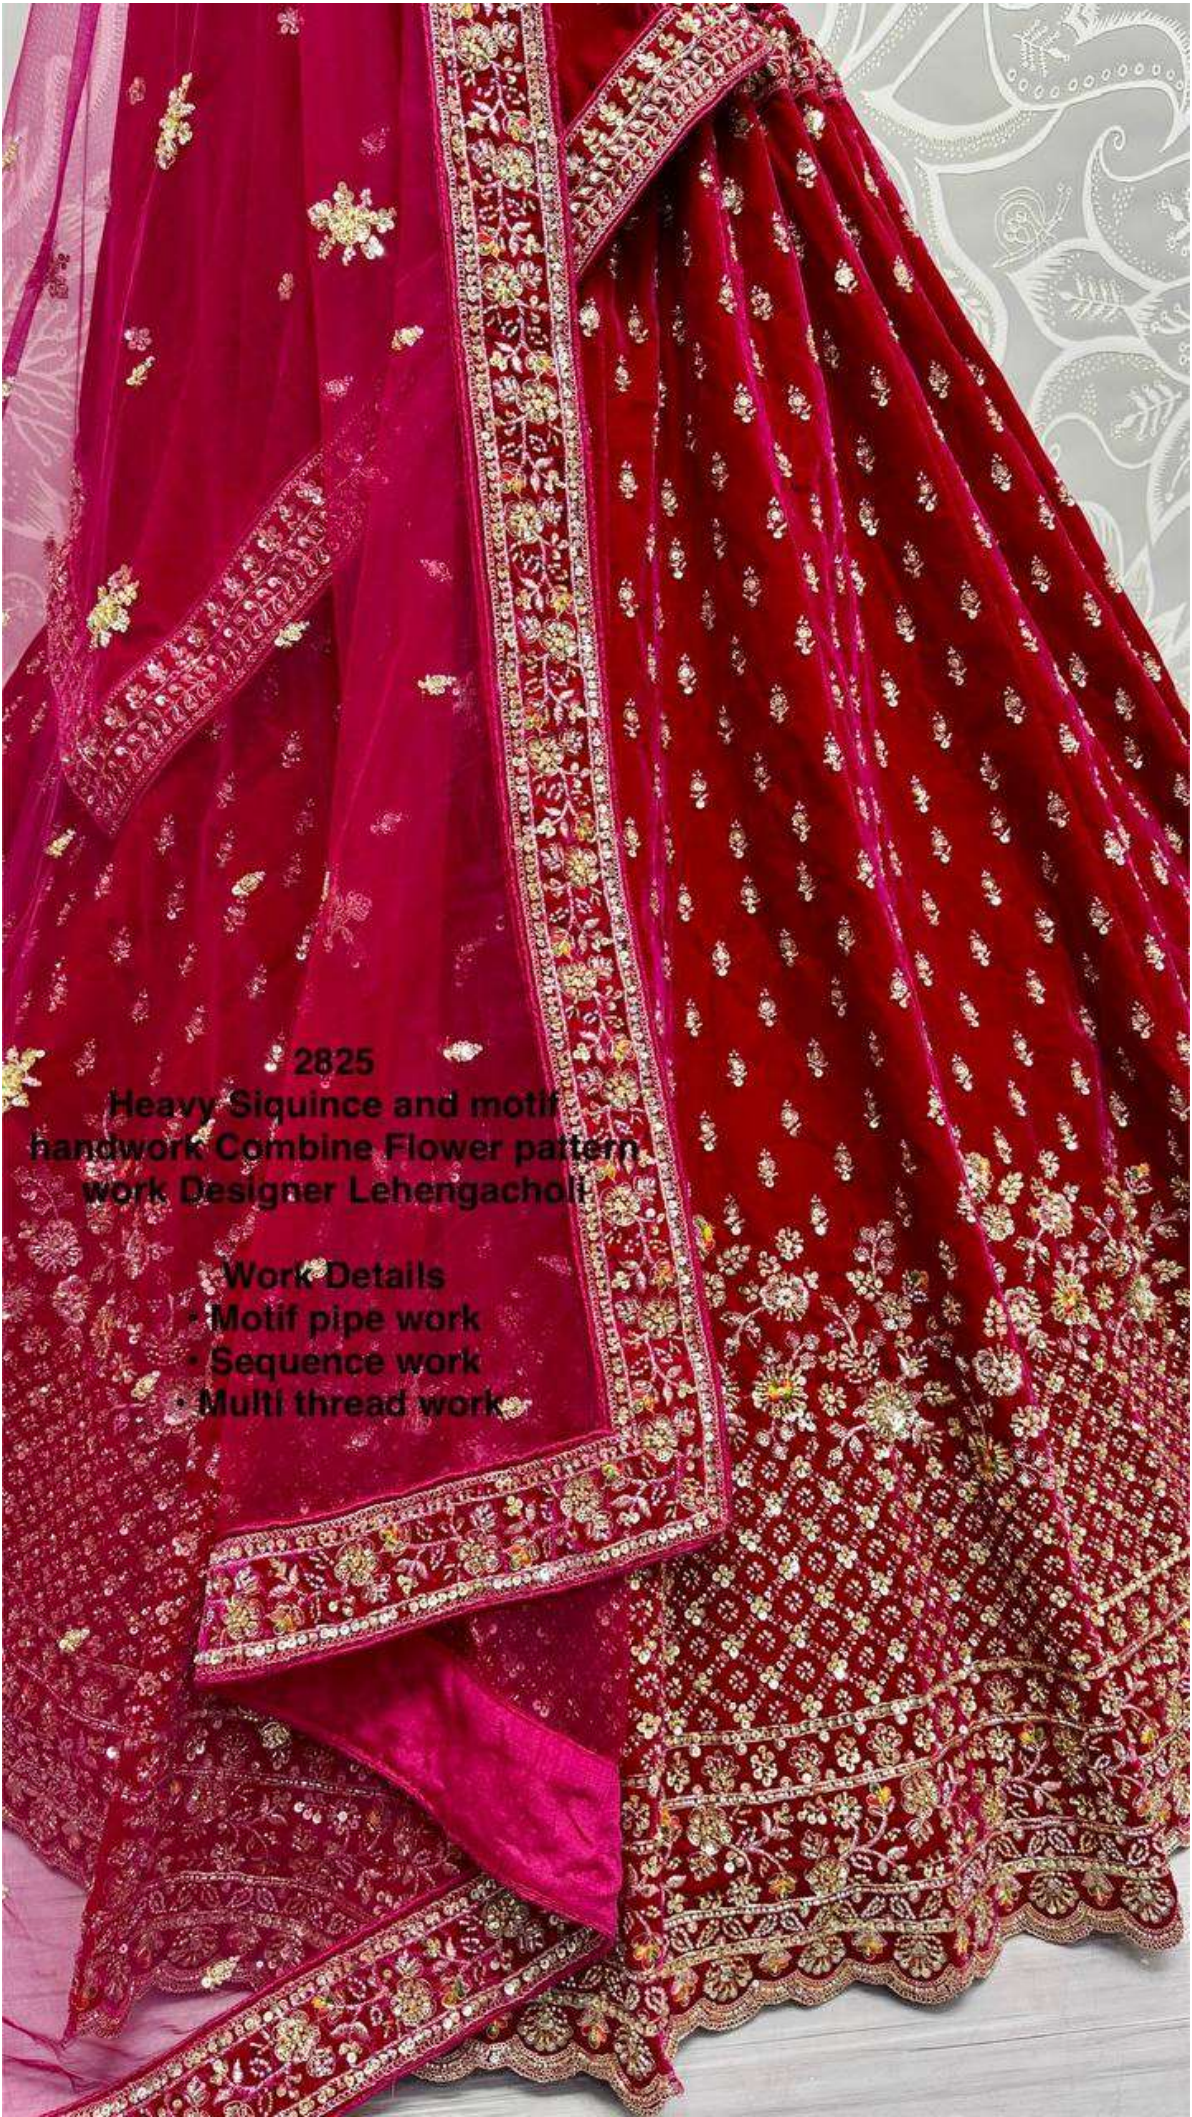

2825-B
Maroon

2825-B
Maroon

2825-B
Maroon

2825

Heavy Sequin and motif handwork Combine Flower pattern work Designer Lehengacholi

Work Details
- Motif pipe work
- Sequin work
- Multi thread work

2825
Blouse

2825

Heavy Sequince and motif
handwork Combine Flower
pattern work Designer
Lehengacholi

Work Details

- Motif pipe work
- Sequence work
- Multi thread work
- Zari embroidery

2825-A
Rani

2825-A
Rani

2825-A
Rani

2825

Heavy Sequince and motif handwork Combine Flower
pattern work Designer Lehengacholi

Work Details

- Motif pipe work
- Sequence work
- Multi thread work

2825

Heavy Siquince and motif
handwork Combine Flower pattern
work Designer Lehengacholi