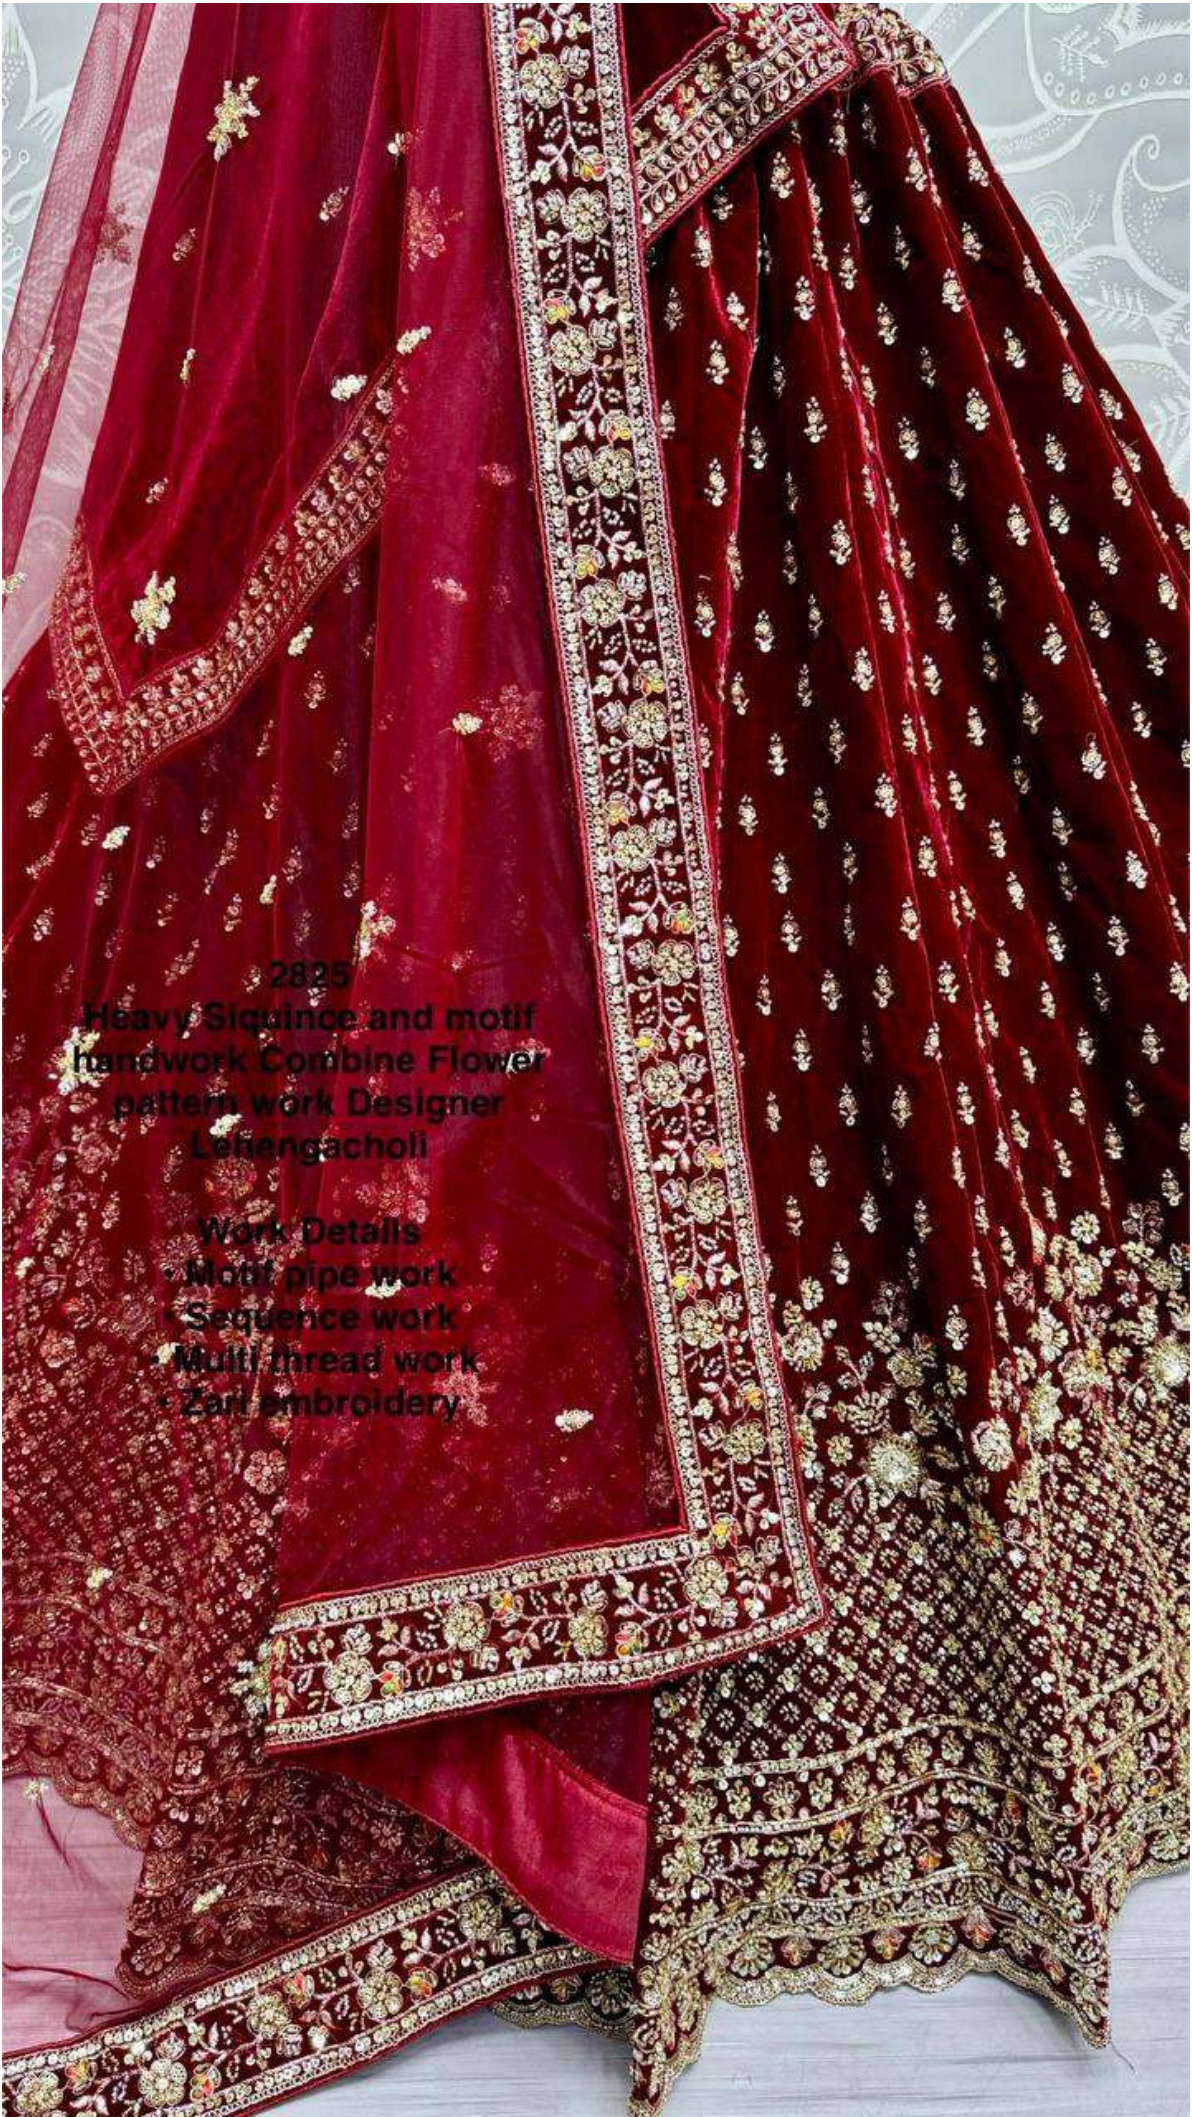

2825-B
Maroon

2825-B
Maroon

2825-B
Maroon

2825

Heavy Sequin and motif handwork Combine Flower pattern work Designer Lehengacholi

Work Details
- Motif pipe work
- Sequin work
- Multi thread work

2825
Blouse

2825

Heavy Sequince and motif
handwork Combine Flower
pattern work Designer
Lehengacholi

Work Details

- Motif pipe work
- Sequence work
- Multi thread work
- Zari embroidery

2825-A
Rani

2825-A
Rani

2825-A
Rani

2825