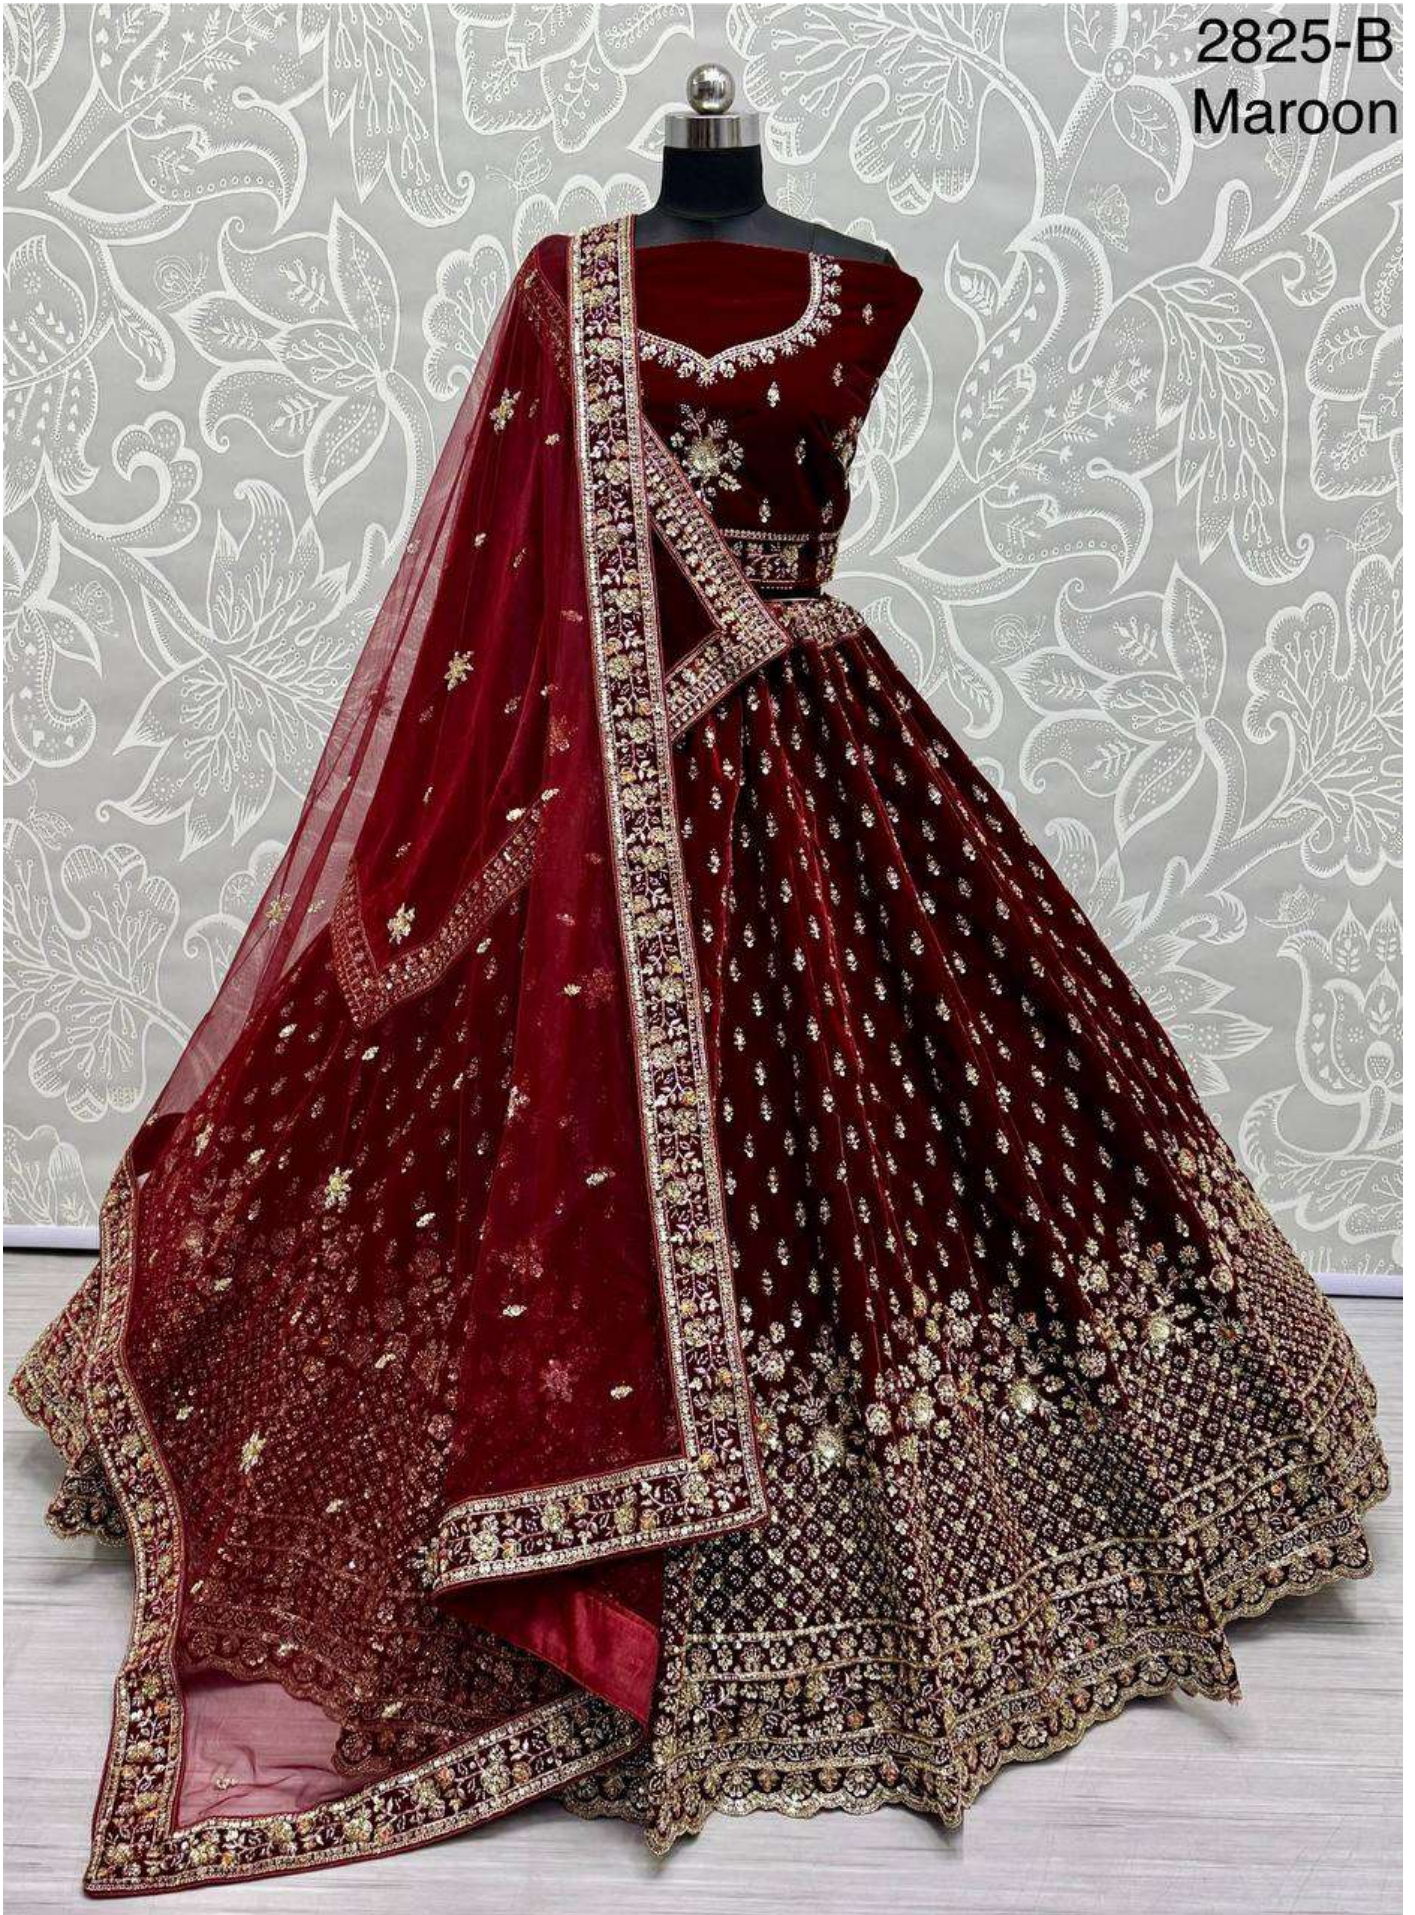

2825-B
Maroon

2825-B
Maroon

2825-B
Maroon

2825

Heavy Sequin and motif handwork Combine Flower pattern work Designer Lehengacholi

Work Details
- Motif pipe work
- Sequin work
- Multi thread work

2825
Blouse

2825

Heavy Sequince and motif
handwork Combine Flower
pattern work Designer
Lehengacholi

Work Details

- Motif pipe work
- Sequence work
- Multi thread work
- Zari embroidery

2825-A
Rani

2825-A
Rani

2825-A
Rani

2825