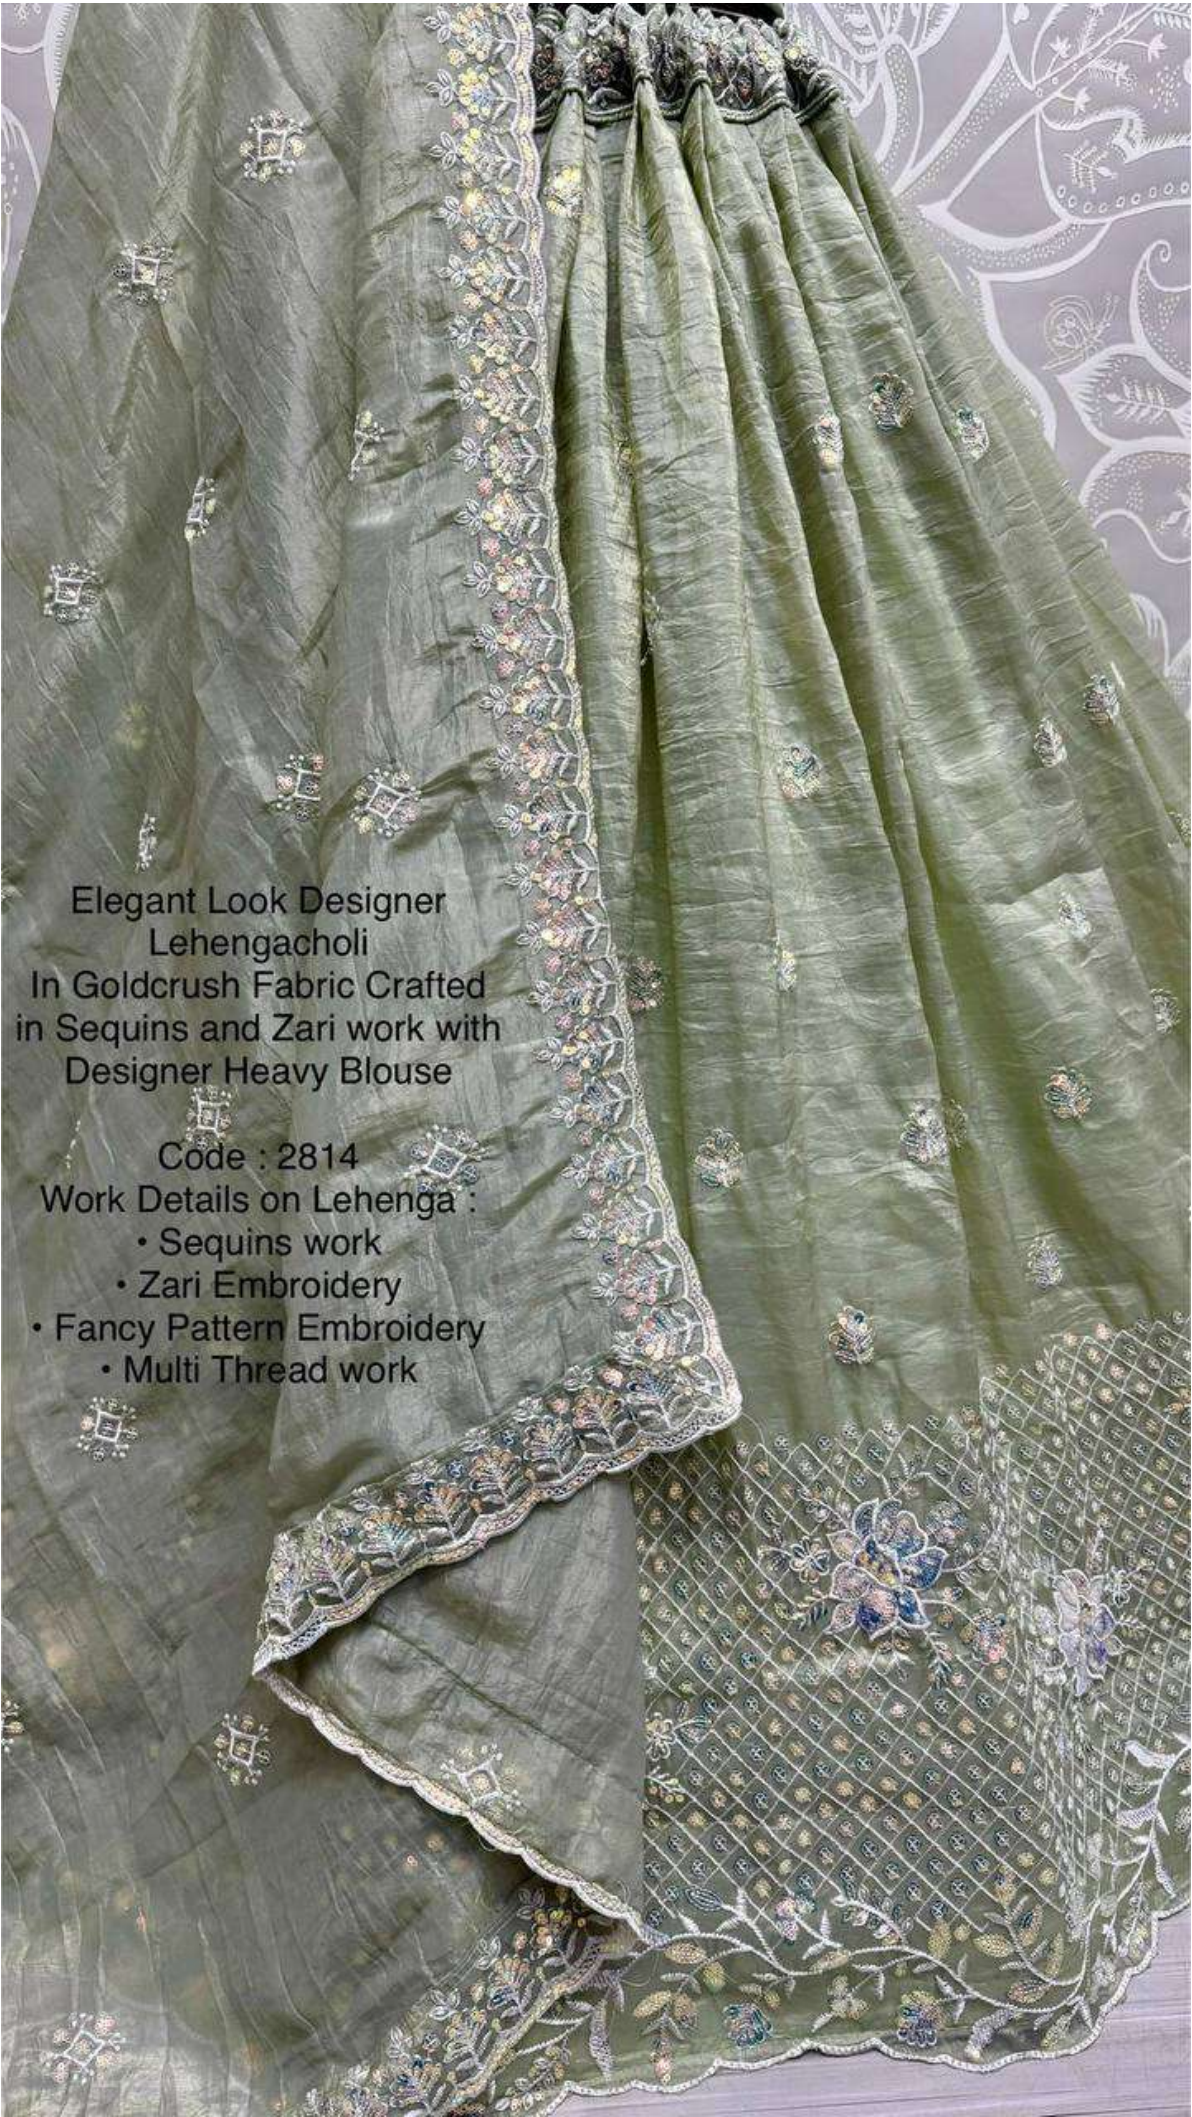

2814-C
Pista

2814-C
Pista

Elegant Look Designer Lehengacholi
In Goldcrush Fabric Crafted in Sequins and Zari
work with Designer Heavy Blouse

Code : 2814

Work Details on Lehenga :

- Sequins work
- Zari Embroidery
- Fancy Pattern Embroidery
- Multi Thread work

Elegant Look Designer
Lehengacholi
In Goldcrush Fabric Crafted
in Sequins and Zari work with
Designer Heavy Blouse

Code : 2814

Work Details on Lehenga :

- Sequins work
- Zari Embroidery
- Fancy Pattern Embroidery
- Multi Thread work

2814-D
Peach Pink

2814-D
Peach Pink

Elegant Look Designer Lehengacholi
In Goldcrush Fabric Crafted in Sequins and Zari work with
Designer Heavy Blouse

Code : 2814

Work Details on Lehenga :

- Sequins work
- Zari Embroidery
- Fancy Pattern Embroidery
- Multi Thread work