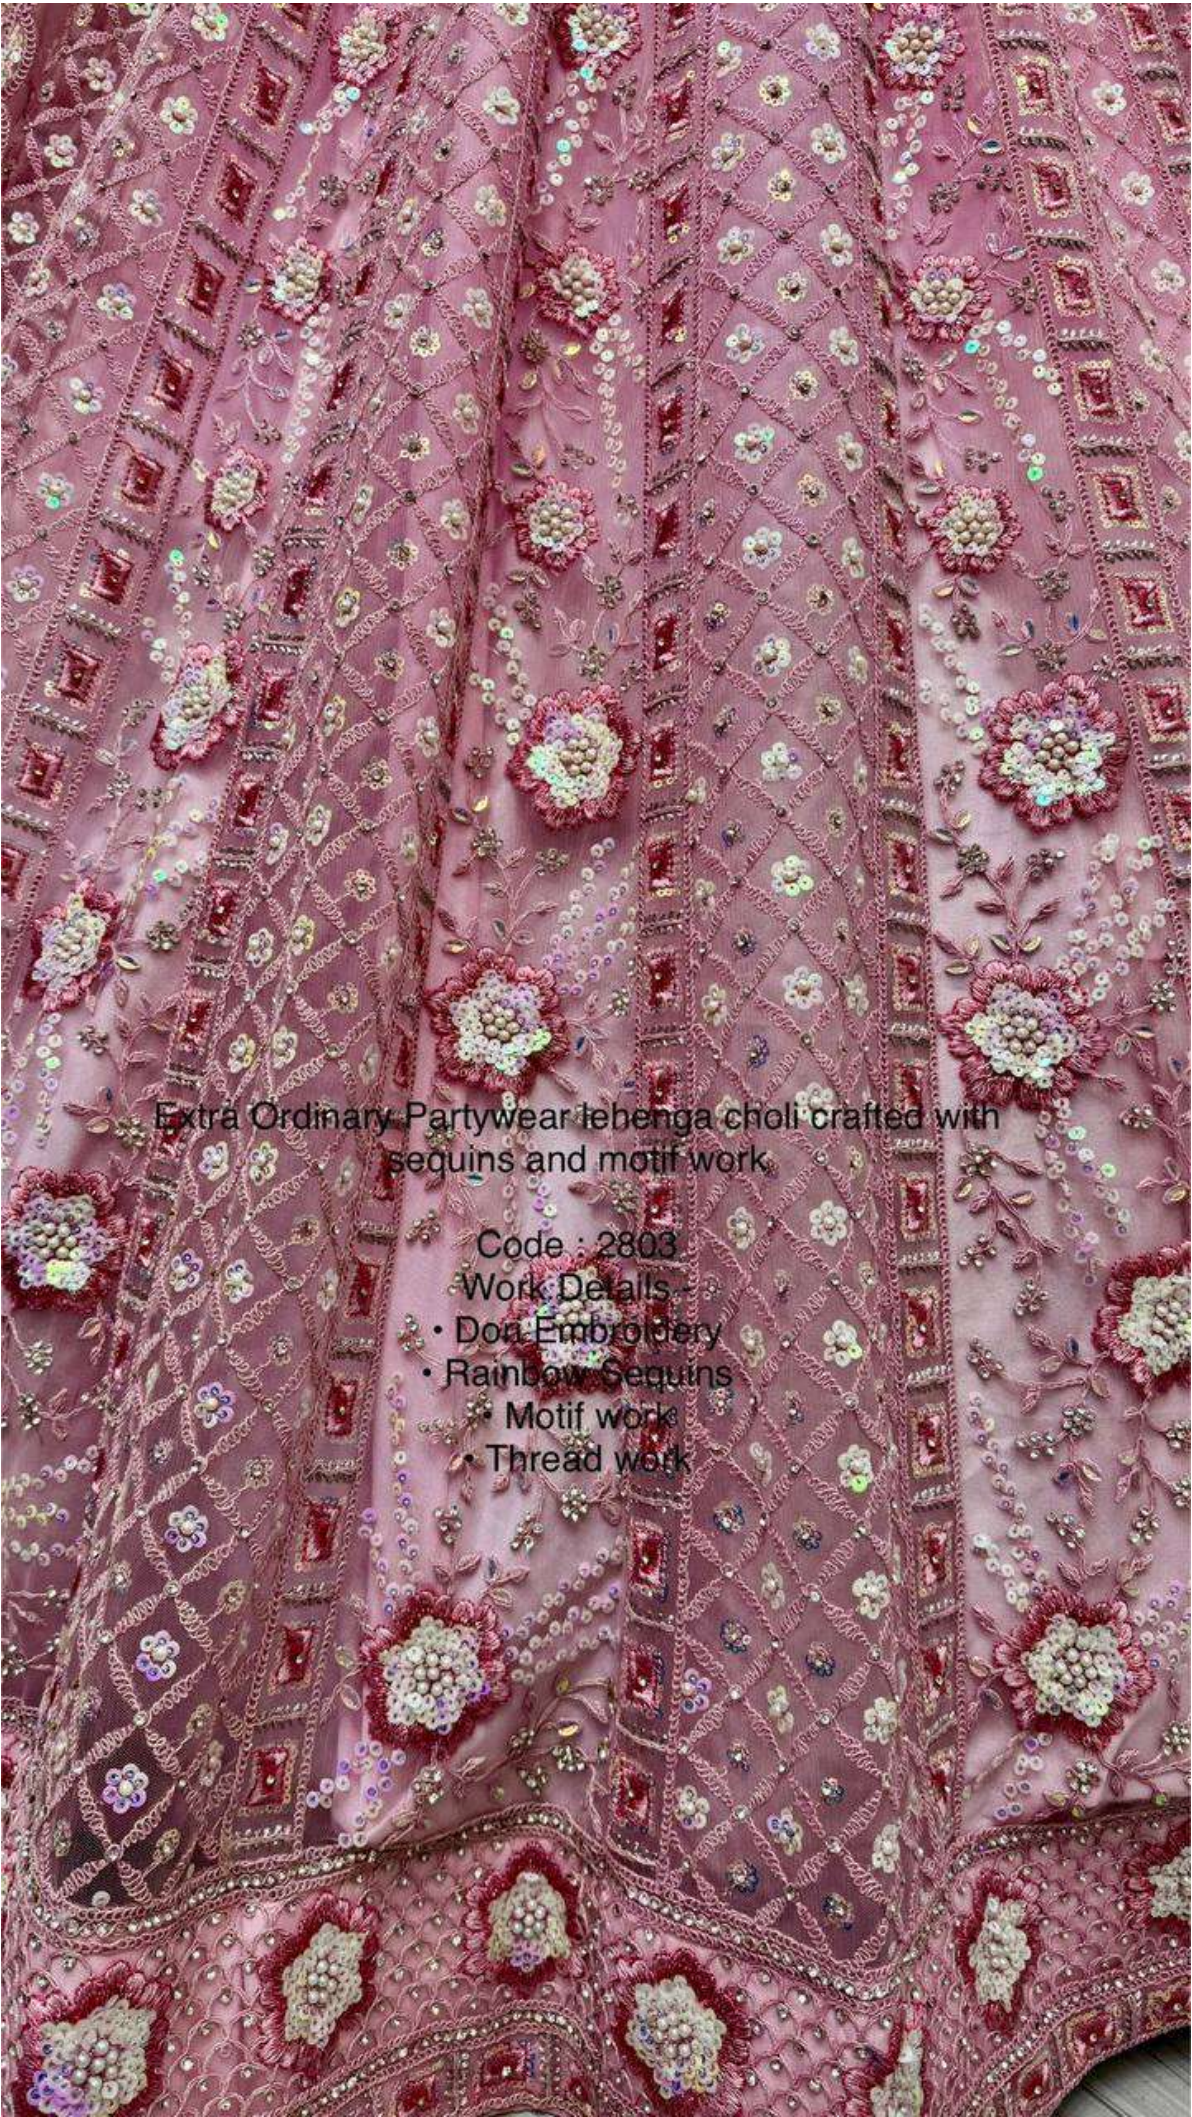

2803-A  
Grey

2803-B  
Pink

2803-B  
Pink

Extra Ordinary Partywear  
lehenga choli crafted with  
sequins and motif work

Code : 2803

Work Details -

- Dori Embroidery
- Rainbow Sequins
- Motif work
- Thread work

2803  
Blouse

Extra Ordinary Partywear lehenga choli crafted with sequins and motif work

Code : 2803

Work Details:-

- Don Embroidery
- Rainbow Sequins
- Motif work
- Thread work

2803-D  
Lavender

2803-D  
Lavender

Extra Ordinary Partywear lehenga choli crafted with sequins and motif work

Code : 2803

Work Details

- Dori Embroidery
- Rainbow Sequins
- Motif work
- Threadwork

2803-A  
Grey

2803-A  
Grey

Extra Ordinary Partywear lehenga choli crafted with sequins and motif work

Work Details -

- Dori Embroidery
- Rainbow Sequins
- Motif work
- Thread work