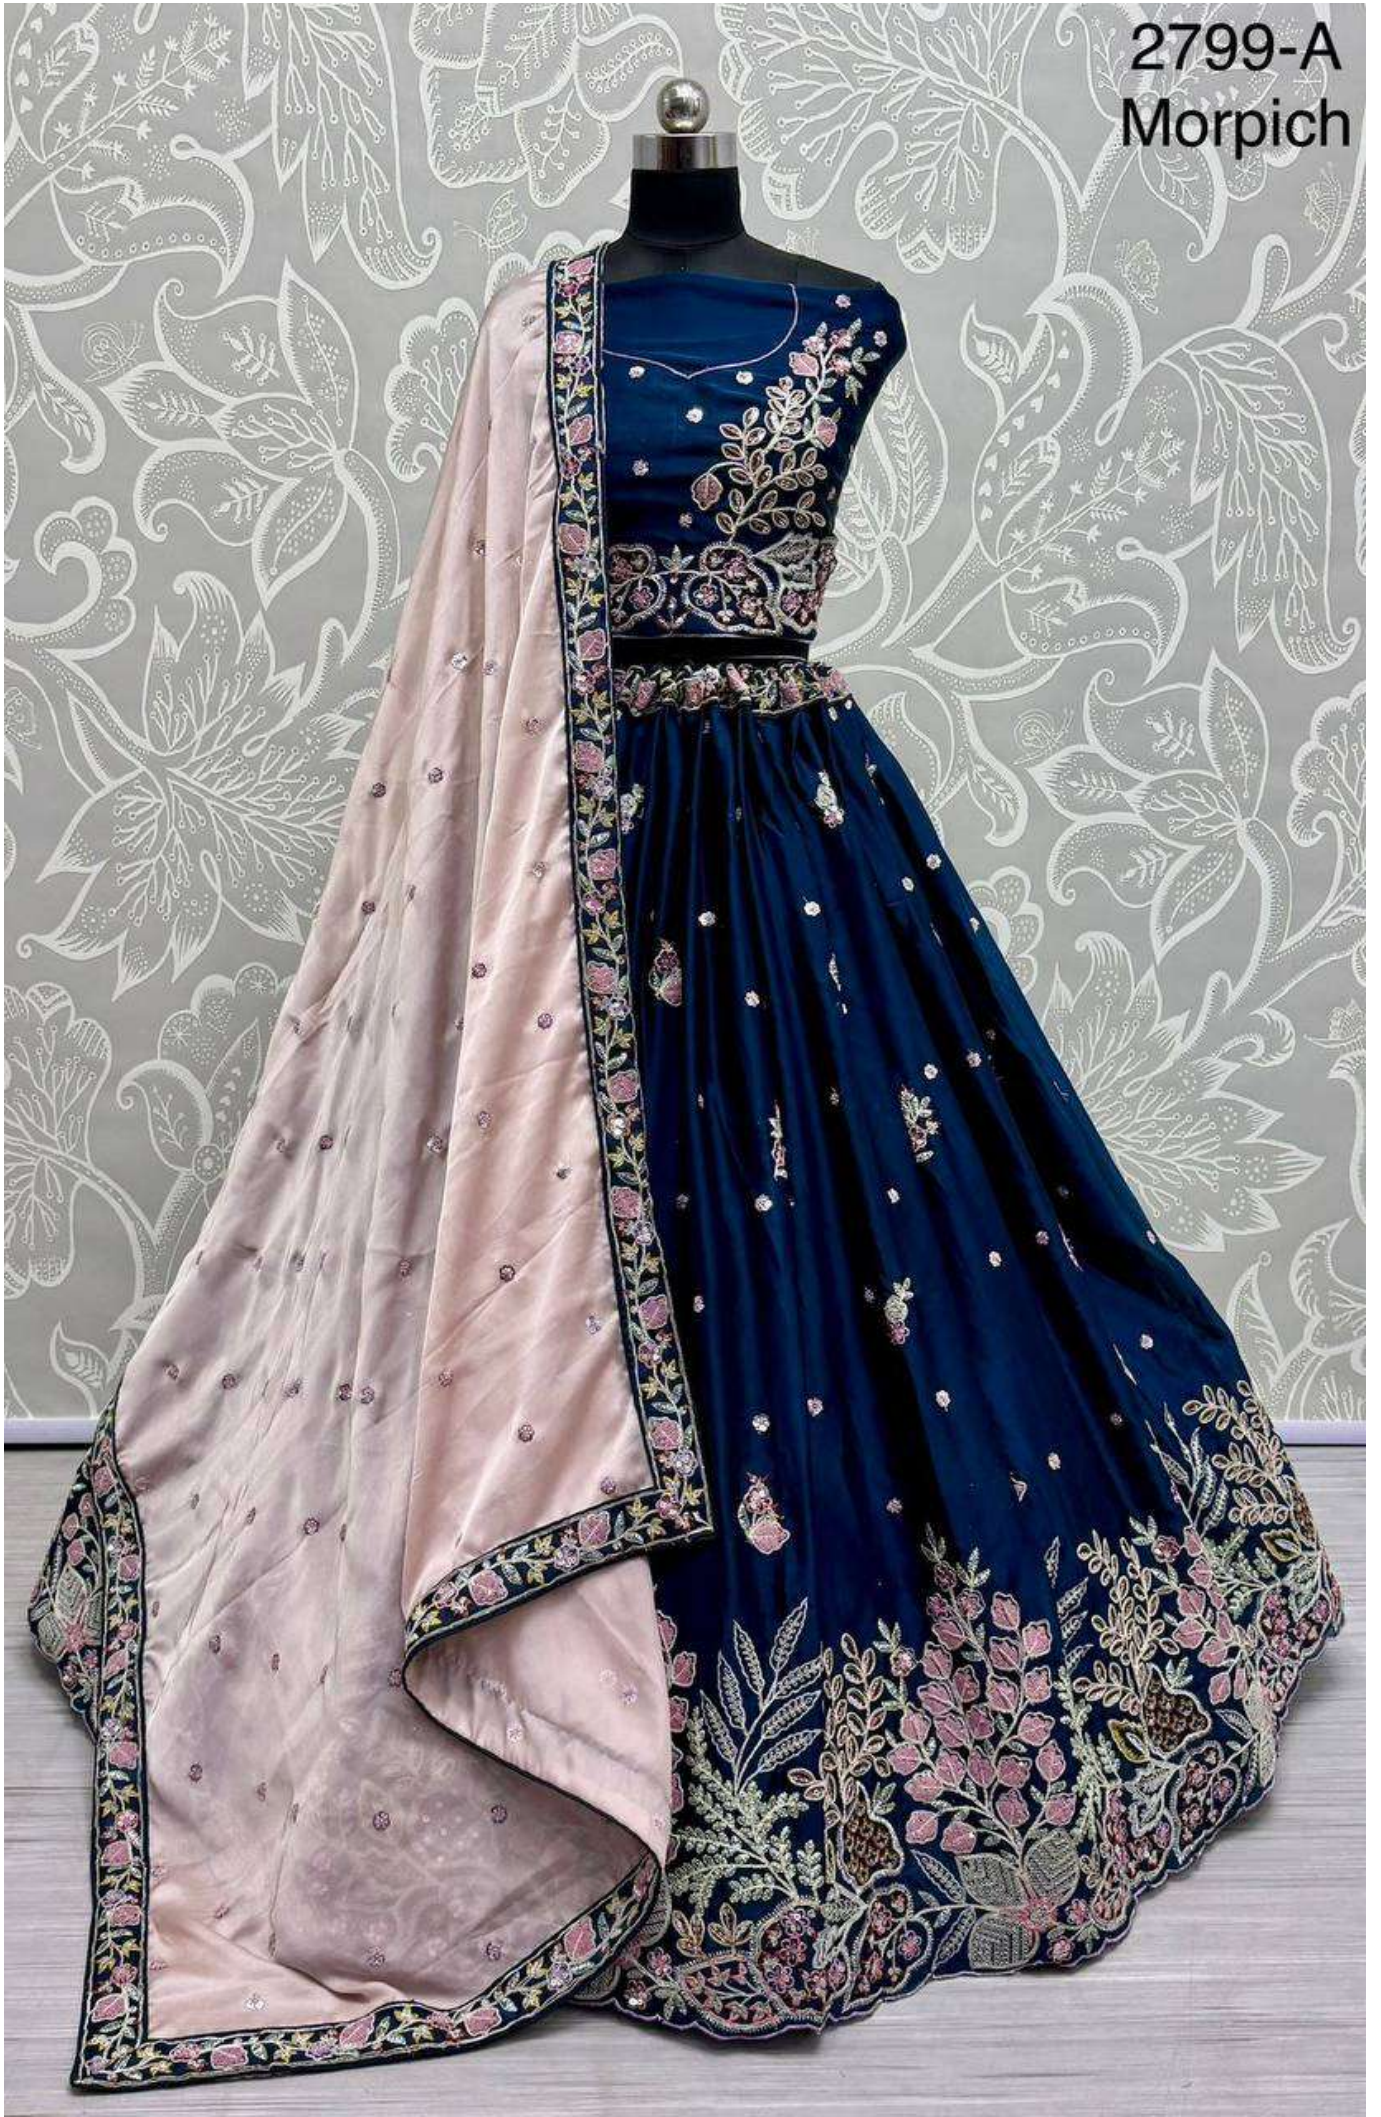

2799-C
White

2799-A
Morpich

2799-A
Morpich

Attractive Embroidery with Various Color combination
Sequins Party wear Lehenga Choli

Code : 2799

Work -

- Multi Threa work
- Heavy Zari work
- Various Sequins work

2799
Blouse

2799-B
Purple

2799-B
Purple

Attractive Embroidery with
Various Color combine
Sequins Partywear Lehenga
Choli

Code : 2799

Work -

- Multi Threa work
- Fancy Zari work
- Various Sequins work

2799-C
White

2799-C
White

Attractive Embroidery with Various Color combine
Sequins Partywear Lehenga Choli

Code : 2799
Work -
• Multi Threa work
• Fancy Zari work
• Various Sequins work