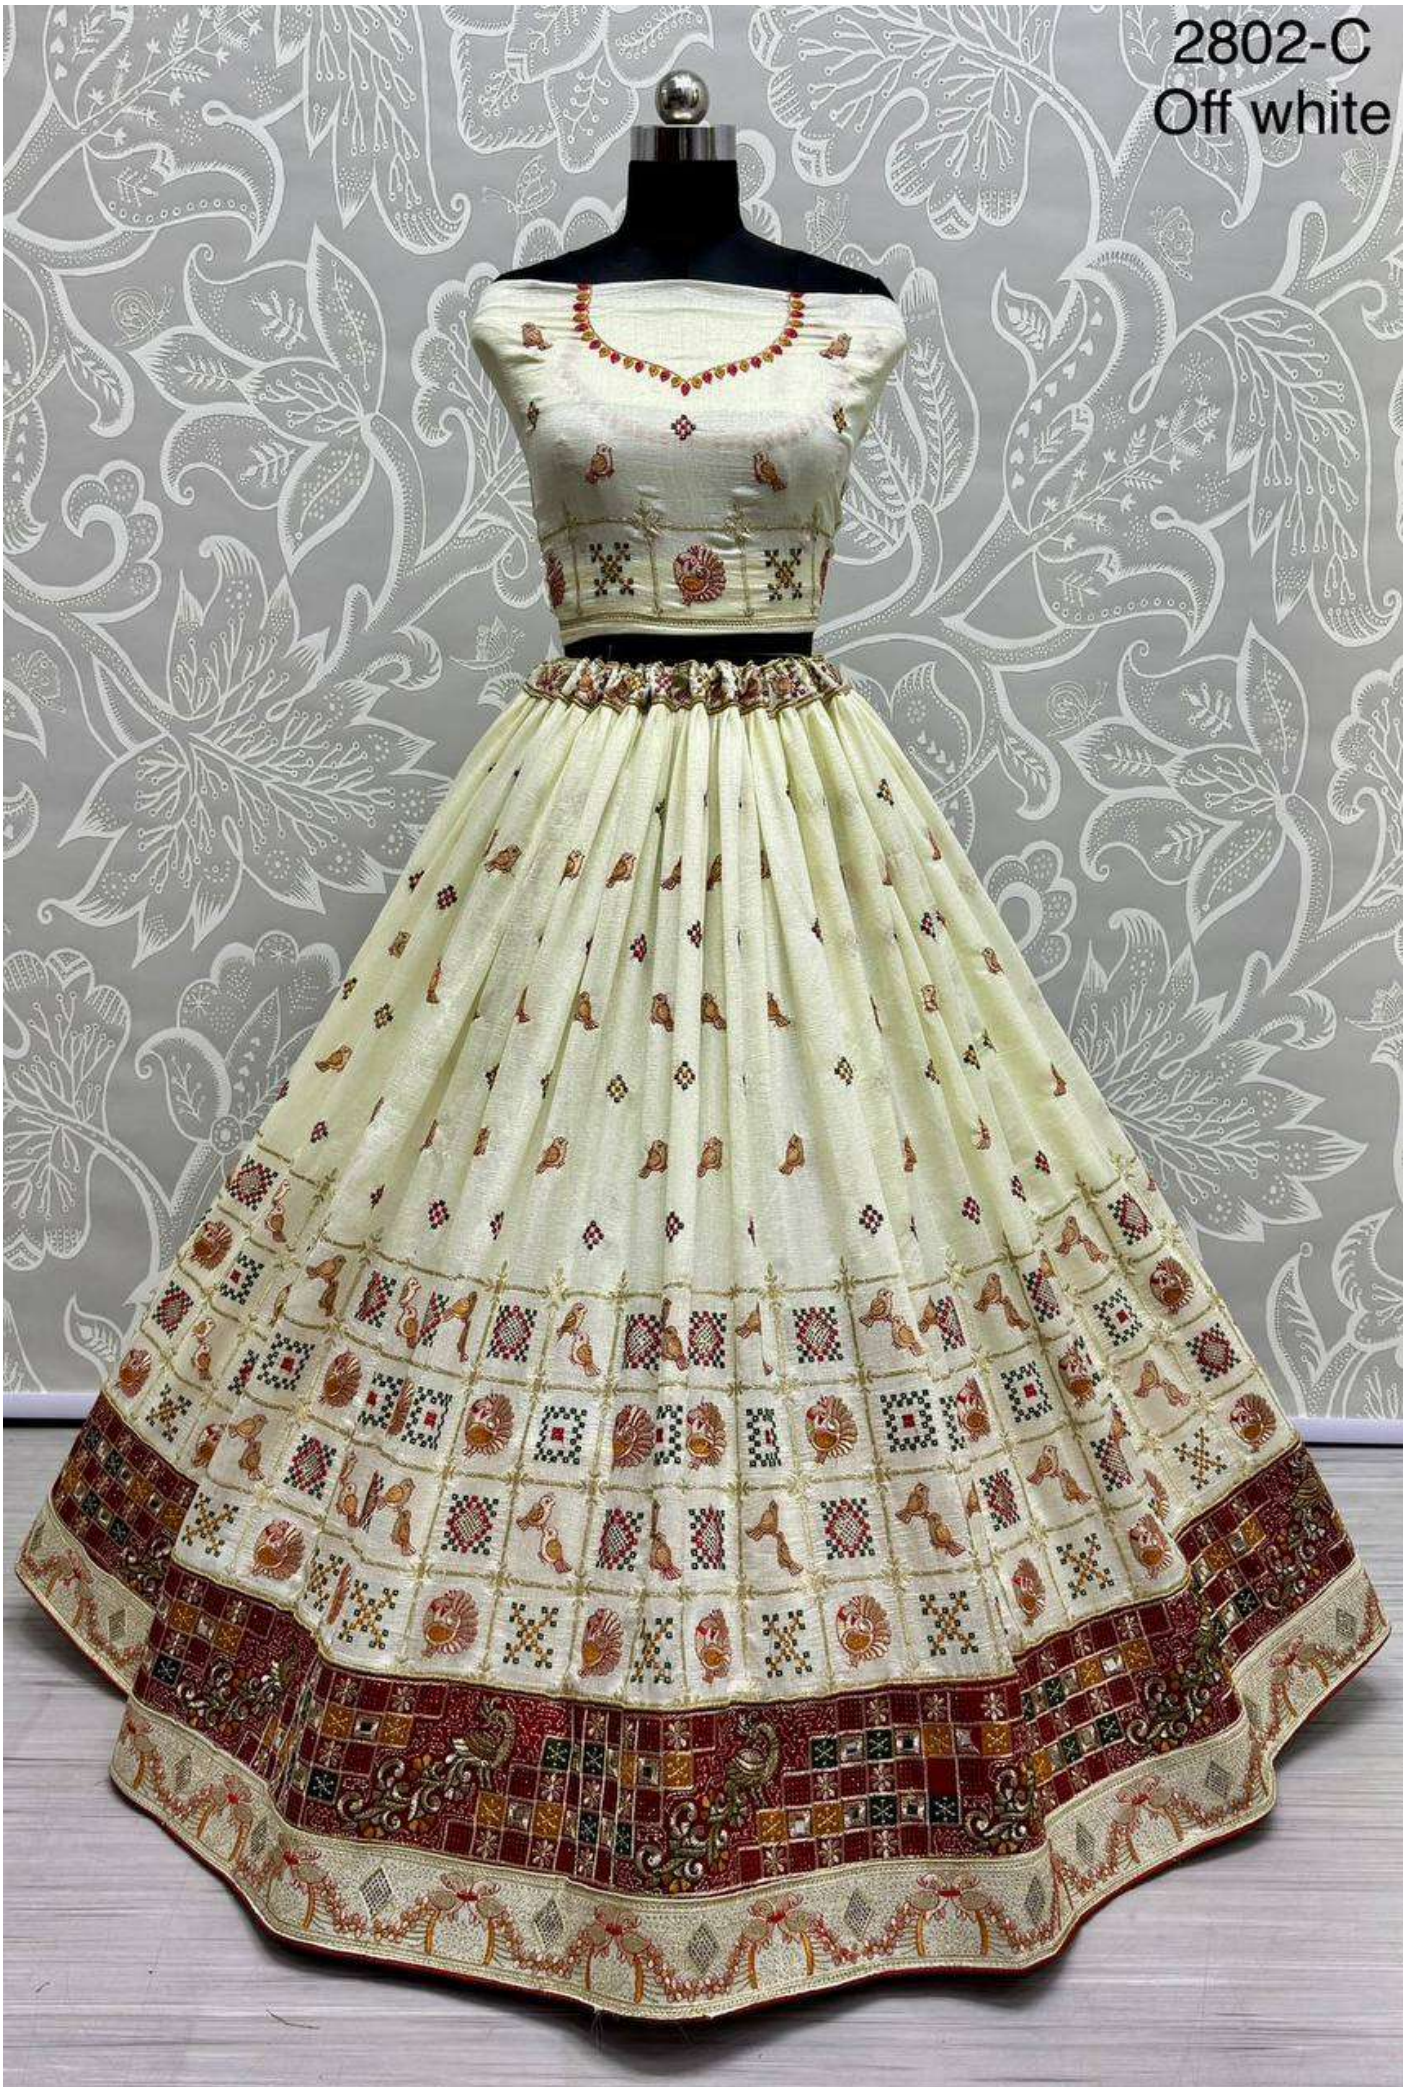

2802-A  
Green

2802-C  
Off white

2802-C  
Off white

Patola figure Embroidered Wedding wear lehenga choli

Code : 2802

Work :

- Patola figure work
- Lace work at bottom
- thread embroidery

2802-B  
Beet

2802-B  
Beet

Patola figure Embroidered Wedding wear lehenga choli

Code: 2802

Work:

- Patola figure work  
- Lace work at bottom  
- Thread embroidery

2802-A  
Green

2802-A  
Green

Patola figure Embroidered Wedding wear leheriya choli

Code : 2802

Work :

- Patola figure work
- Lace work at bottom
- thread embroidery

2802  
Blouse

2802-D  
Mustard

2802-D  
Mustard

Patola figure Embroidered Wedding wear lehenga choli

Code : 2802