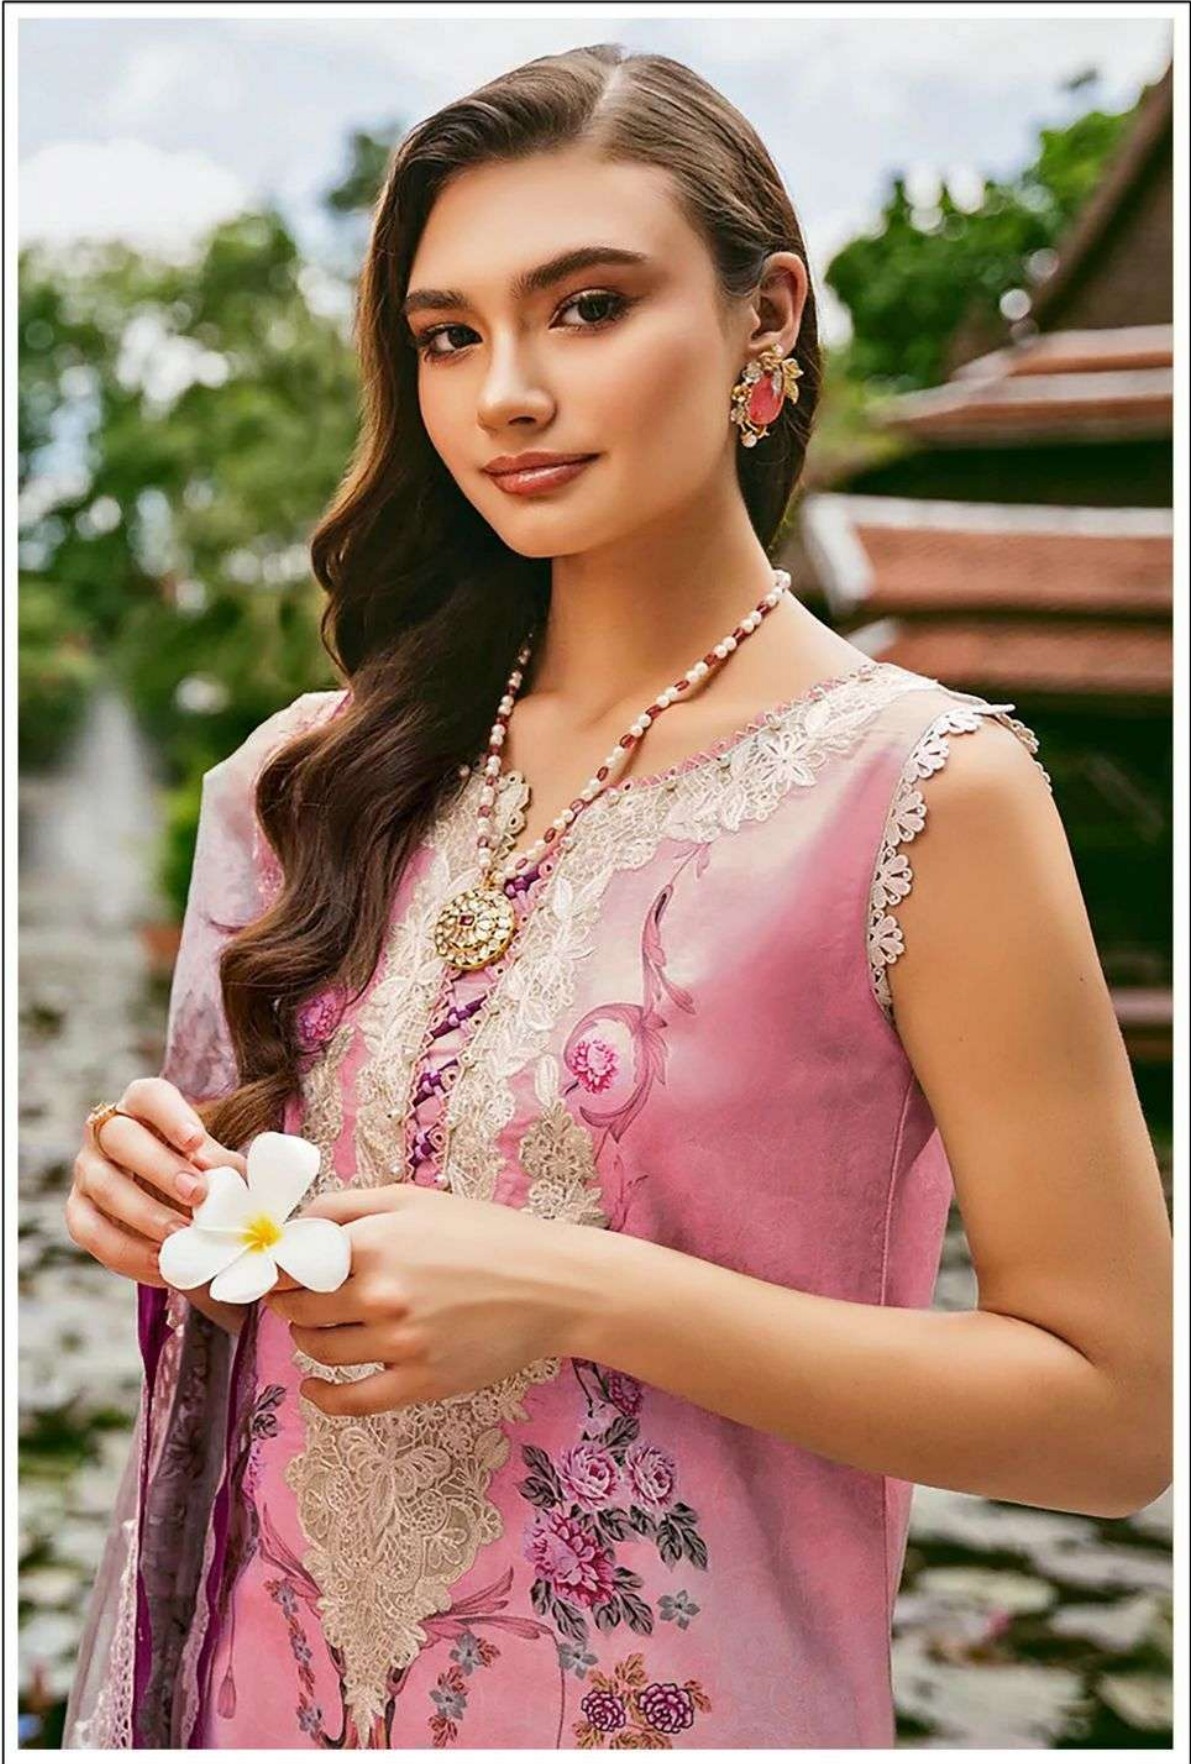

The logo for AL KARAM, featuring a stylized 'AK' monogram in a bold, black, sans-serif font.

AL KARAM™
LAWN COLLECTION

Needle Wonder
Patch Work With dupatta work

NW-03

AK
AL KARAMTM
LAWN COLLECTION

Needle Wonder
Patch Work With dupatta work

The logo for AL KARAM, featuring a stylized 'AK' monogram in a bold, black, sans-serif font.

AL KARAMTM
LAWN COLLECTION

Needle Wonder
Patch Work With dupatta work

NW-01

AK
AL KARAM™
LAWN COLLECTION

Needle Wonder
Patch Work With dupatta work