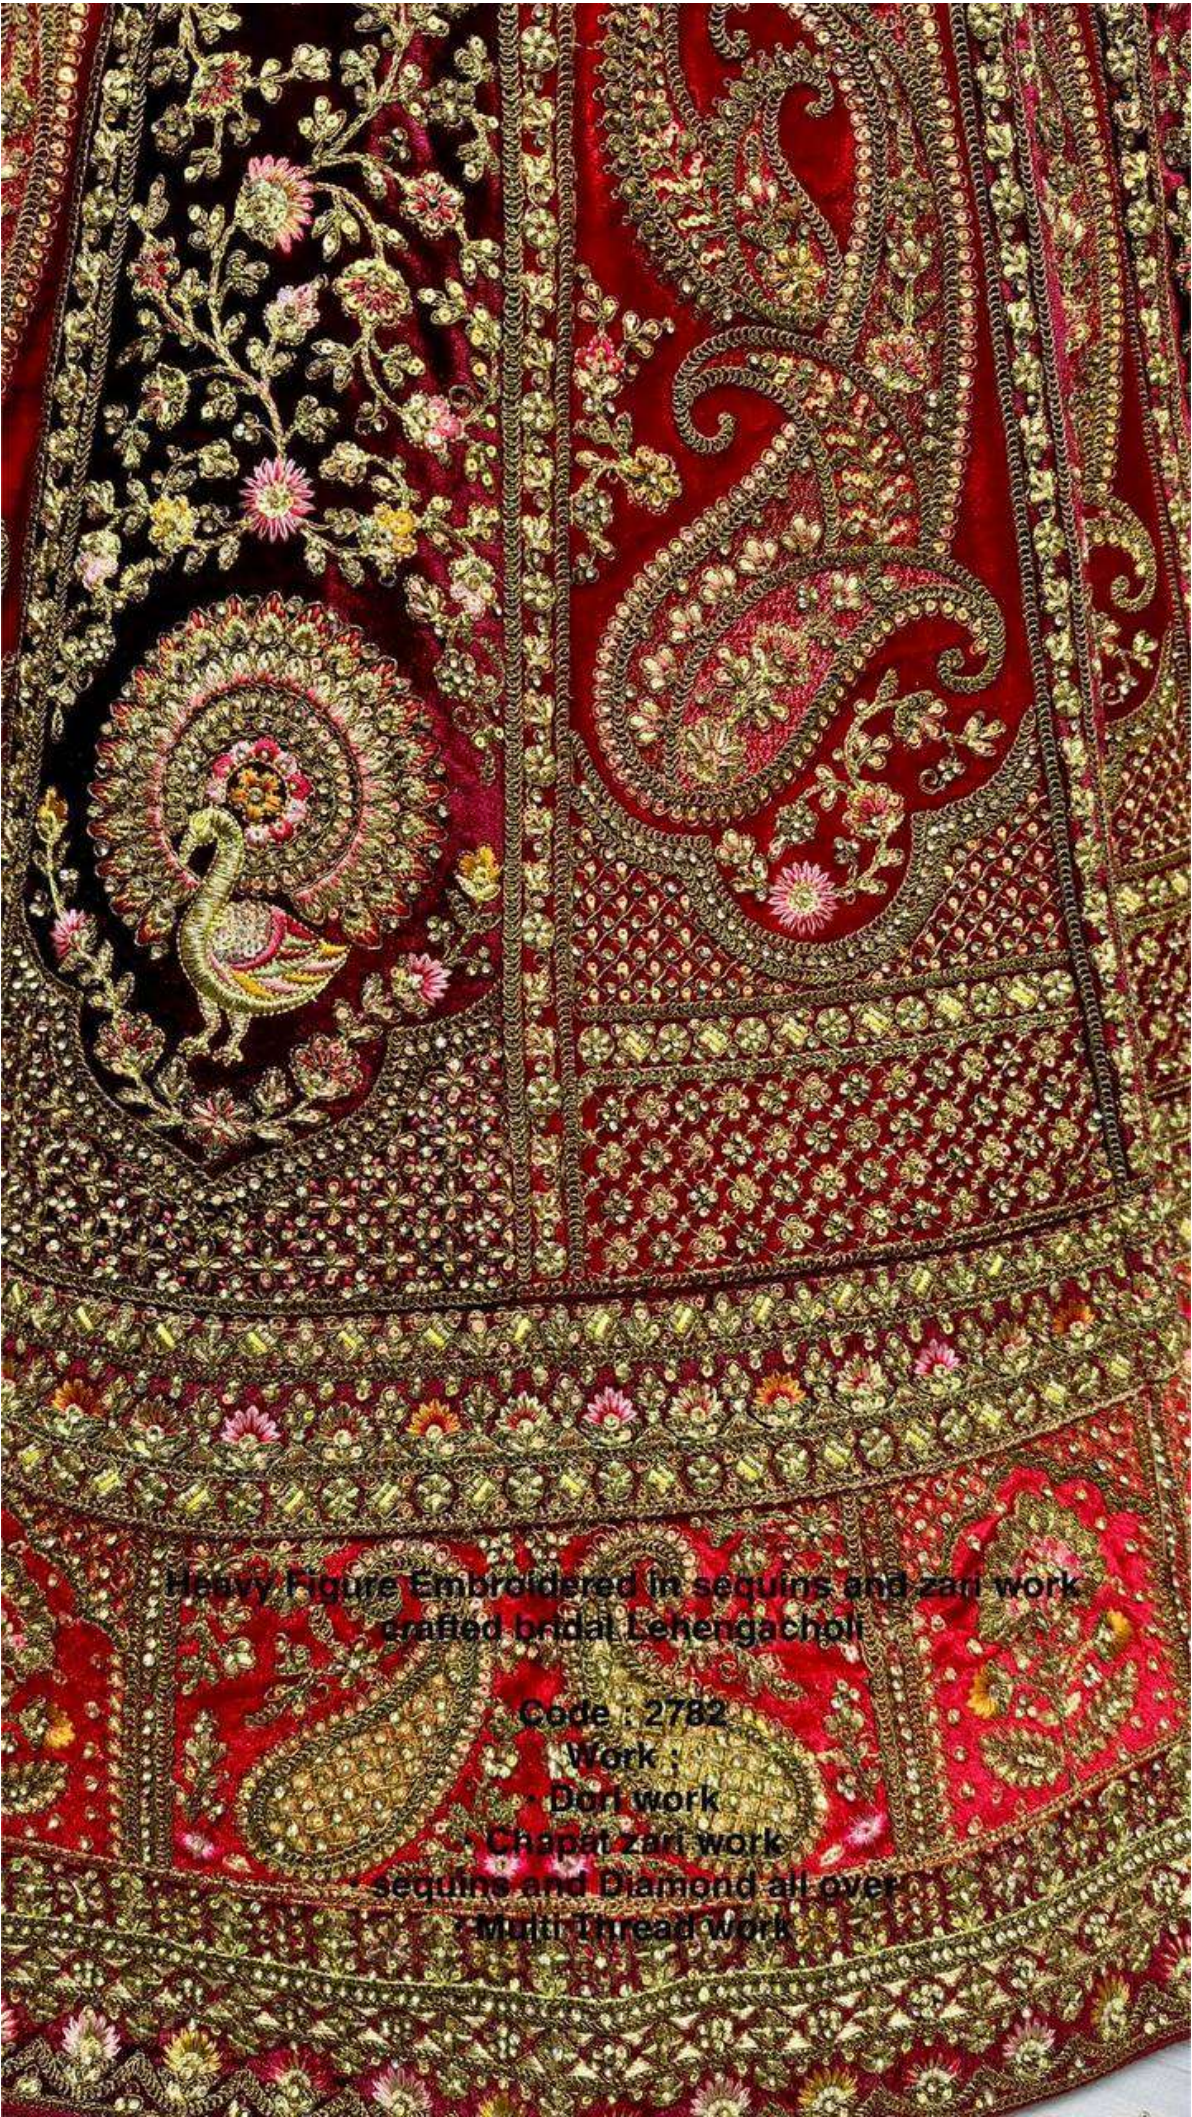

2782-A
Red

2782-A
Red

2782-A
Red

2782-A
Red

Heavy Figure Embroidered in sequins and zari work
crafted bridal Lehengacholi

Code : 2782

Work :

Dori work

Chapat zari work

sequins and Diamond all over

Multi Thread work

2782
Blouse

2782-B
Rani

2782-B
Rani

2782-B
Rani

Heavy Figure Embroidered in sequins and zari work
crafted bridal Lehengacholi

Code : 2782

Work :

- Dori work
- Chapat zari work
- sequins and Diamond all over
- Multi Thread work