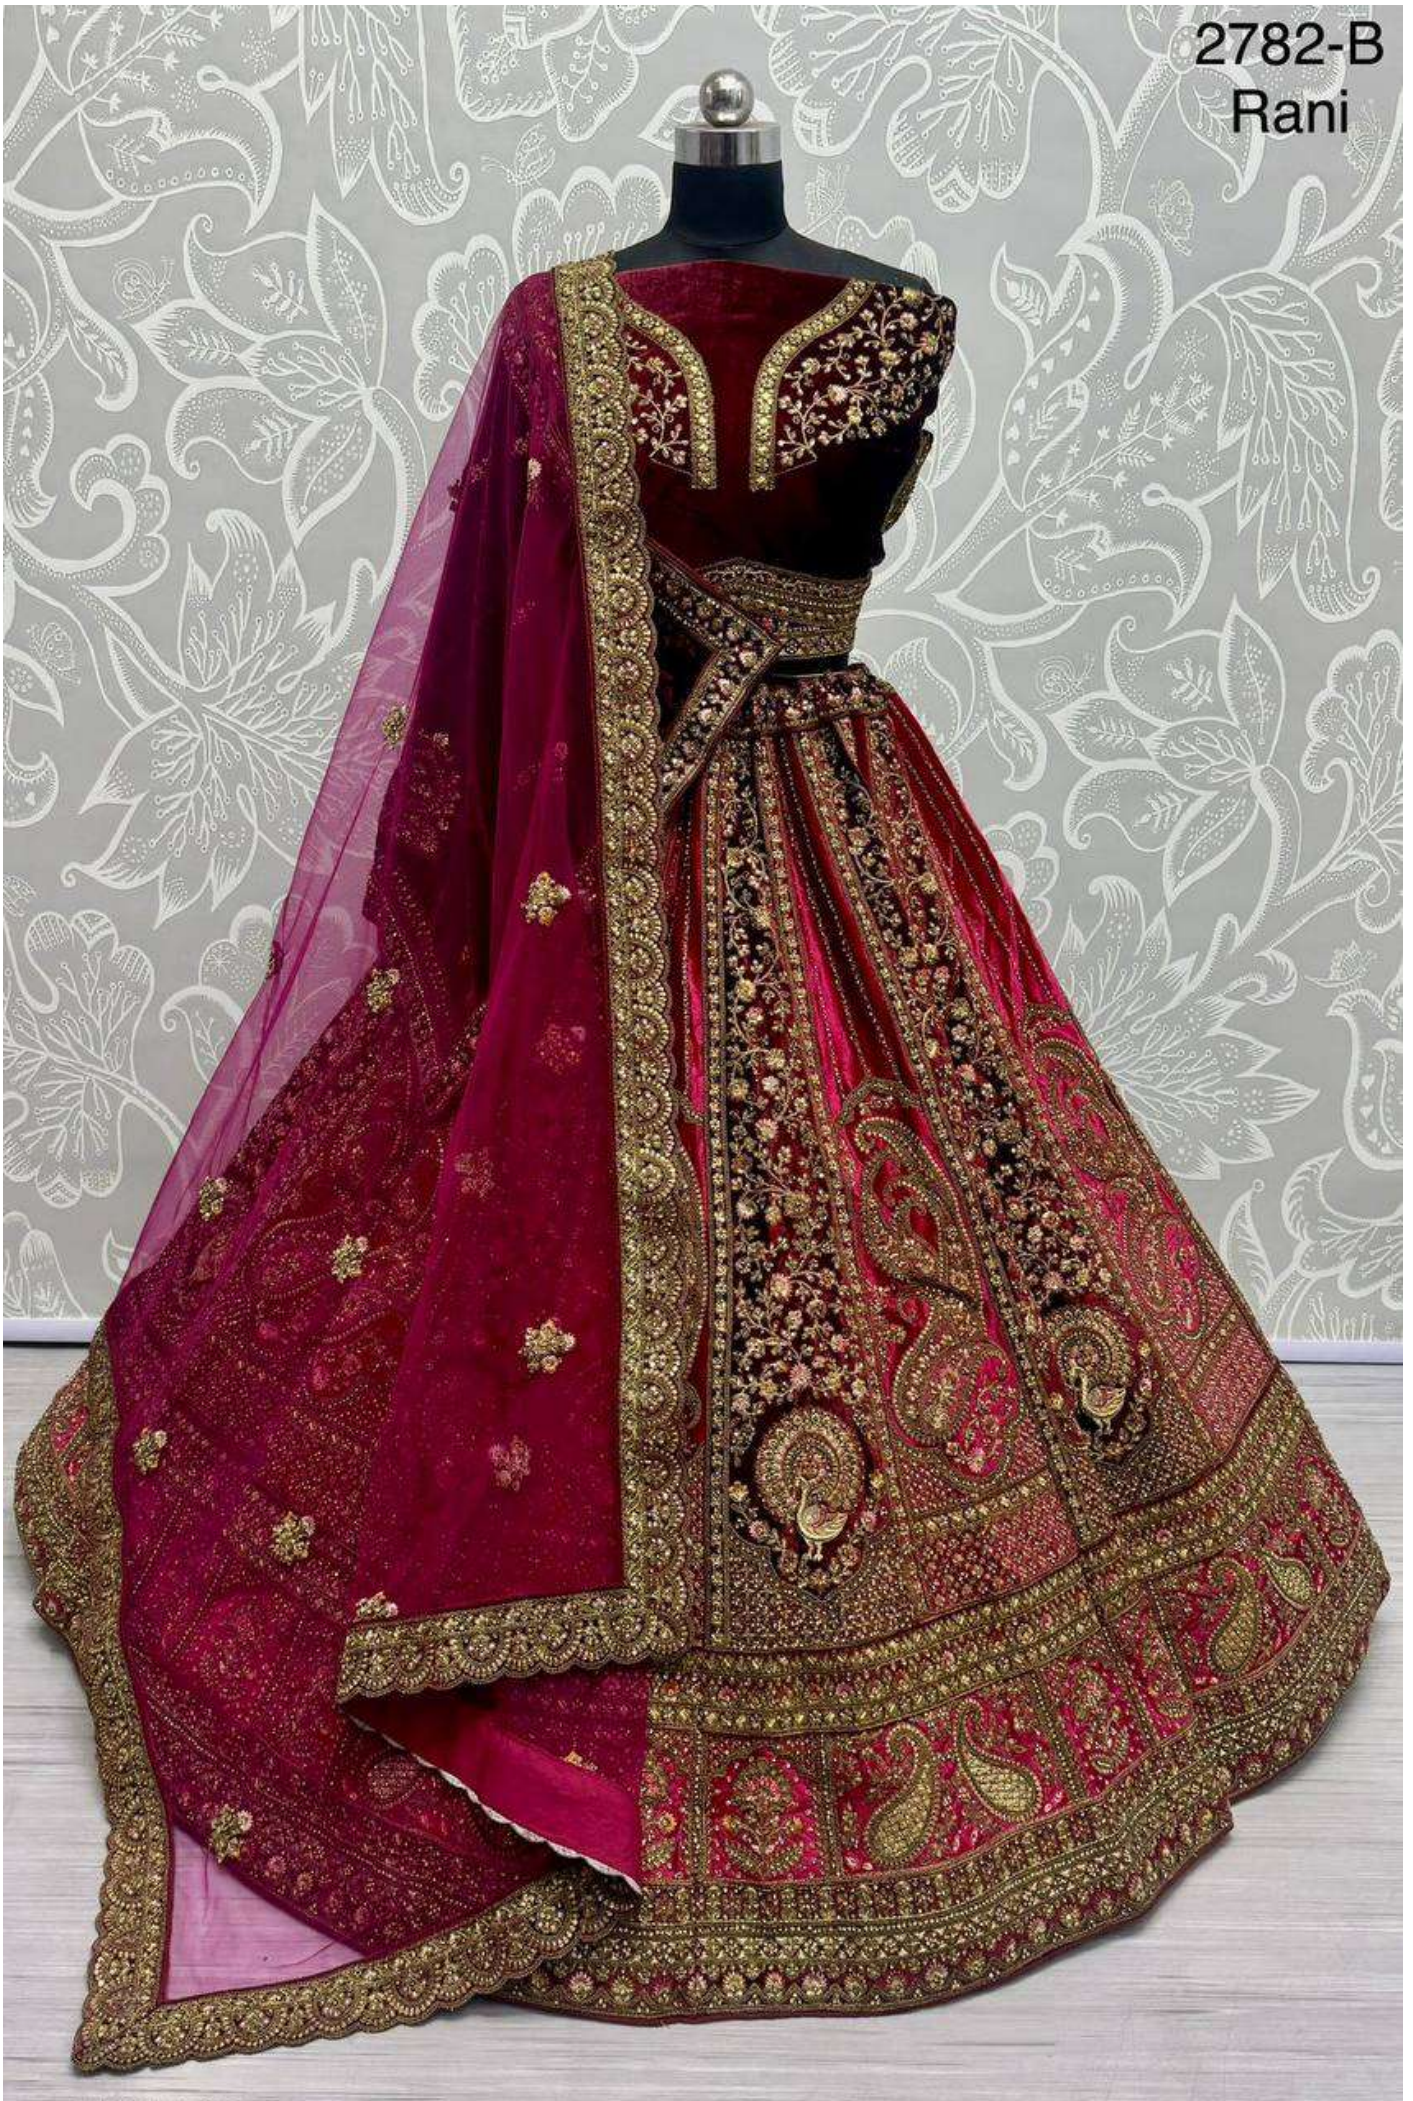

2782-A
Red

2782-A
Red

2782-A
Red

2782-A
Red

Heavy Figure Embroidered in sequins and zari work
crafted bridal Lehenga choli

Code : 2782

Work :

Dori work

Chapat zari work

sequins and Diamond all over

Multi Thread work

2782
Blouse

2782-B
Rani

2782-B
Rani

2782-B
Rani

Heavy Figure Embroidered in sequins and zari work
crafted bridal Lehengacholi

Code : 2782

Work :

- Dori work
- Chapat zari work
- sequins and Diamond all over
- Multi Thread work