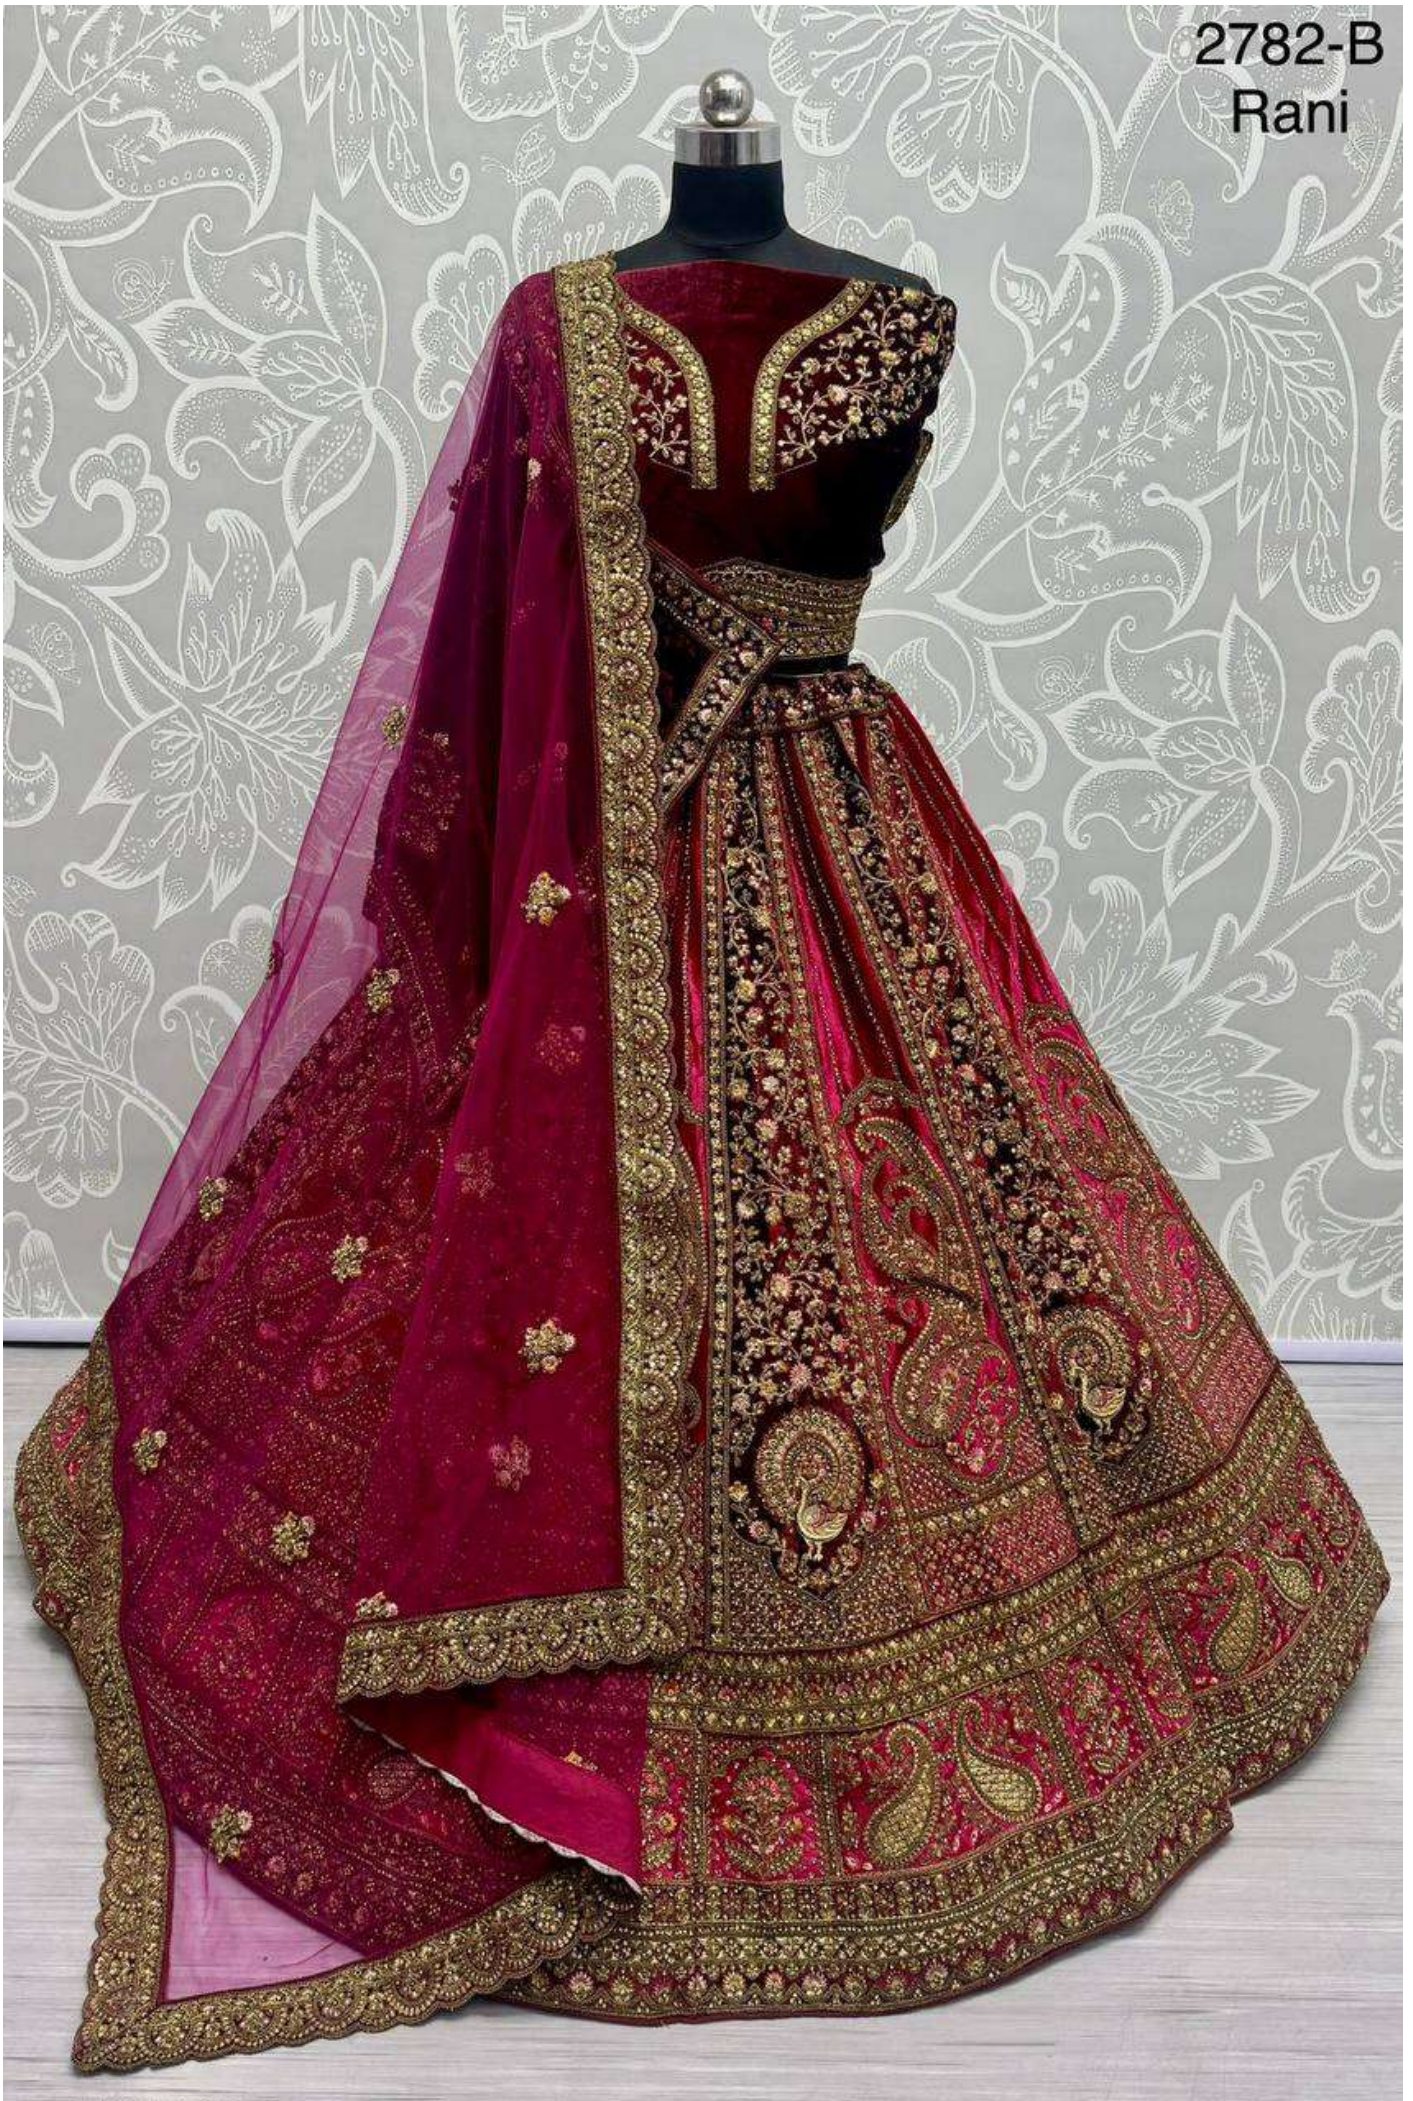

2782-A
Red

2782-A
Red

2782-A
Red

2782-A
Red

Heavy Figure Embroidered in sequins and zari work
crafted bridal Lehengacholi

Code : 2782

Work :

Dori work

Chapat zari work

sequins and Diamond all over

Multi Thread work

2782
Blouse

2782-B
Rani

2782-B
Rani

2782-B
Rani

Heavy Figure Embroidered in sequins and zari work
crafted bridal Lehengacholi

Code : 2782

Work :

- Dori work
- Chapat zari work
- sequins and Diamond all over
- Multi Thread work