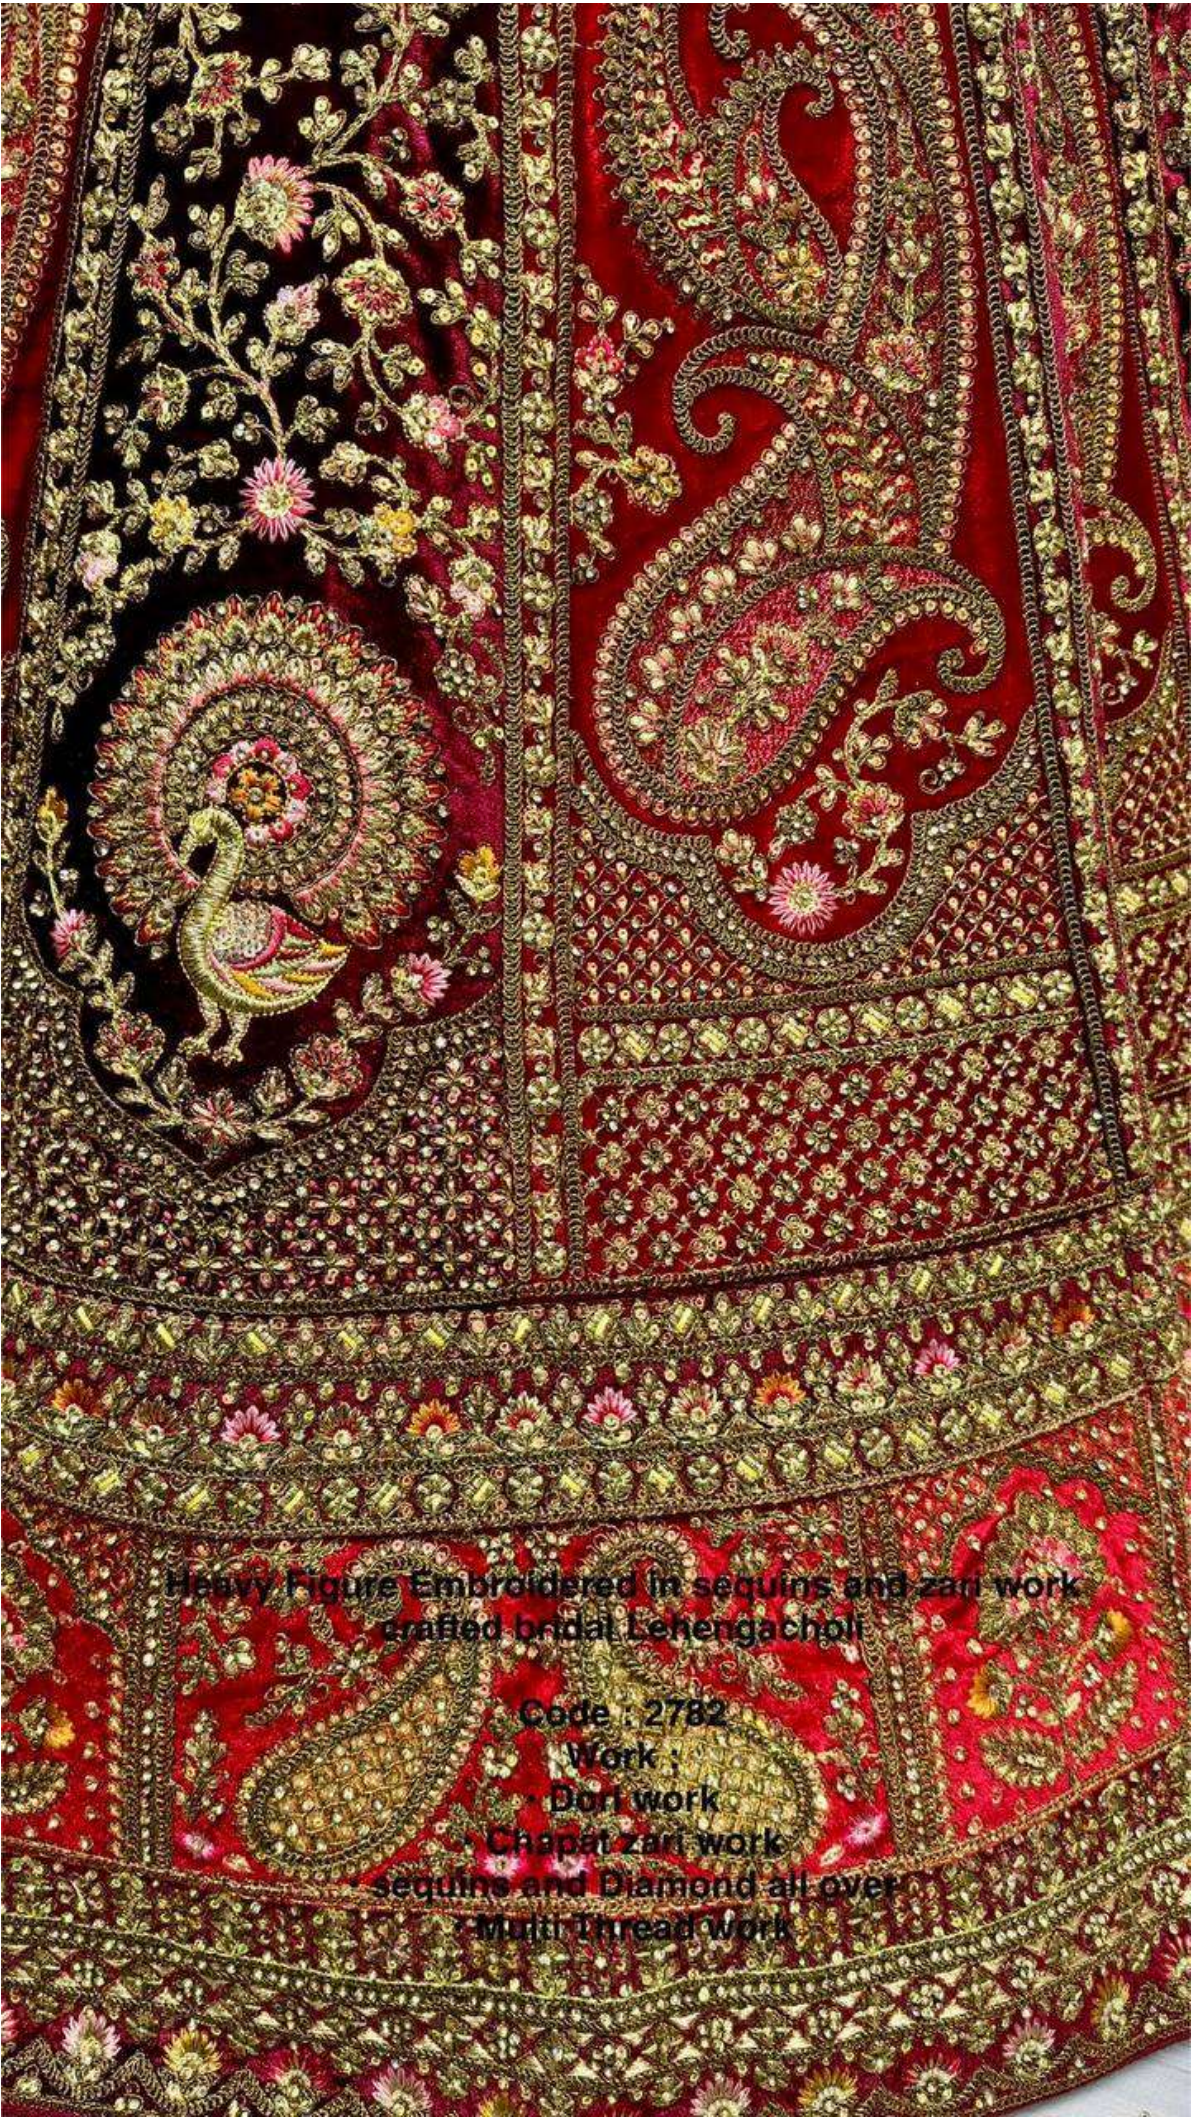

2782-A
Red

2782-A
Red

2782-A
Red

2782-A
Red

Heavy Figure Embroidered in sequins and zari work
crafted bridal Lehenga choli

Code : 2782

Work :

Dori work

Chapat zari work

sequins and Diamond all over

Multi Thread work

2782
Blouse

2782-B
Rani

2782-B
Rani

2782-B
Rani

Heavy Figure Embroidered in sequins and zari work
crafted bridal Lehengacholi

Code : 2782

Work :

- Dori work
- Chapat zari work
- sequins and Diamond all over
- Multi Thread work