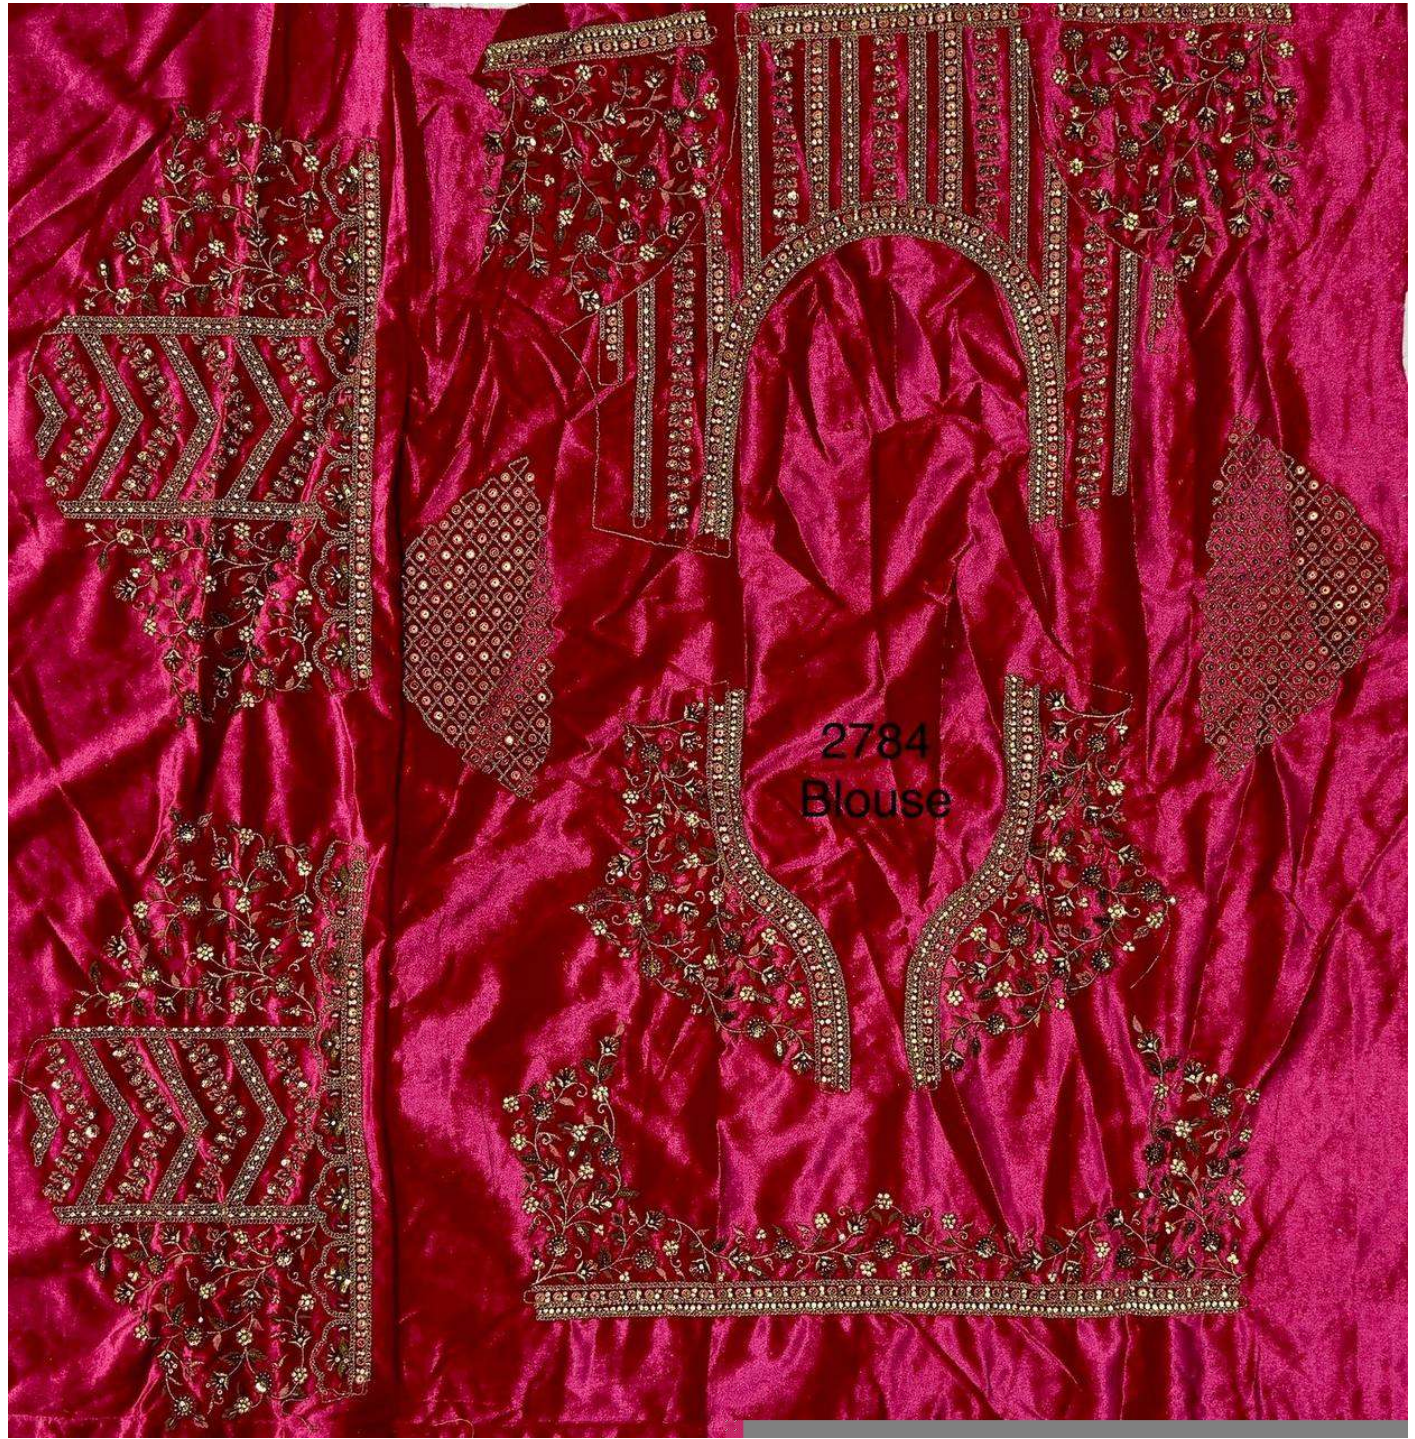

2784
Rani Pink

2784
Rani Pink

2784
Rani Pink

2784
Rani Pink

2784

Flower embedded crafted with Heavy patch work Designer Bridal Lehenga choli

Code : 2784

Work Details on lehenga

- Fancy Flower embedded
- chapat zari work
- small and heavy patch work
- Dori embroidery work
- diamond studded all over

2784
Blouse