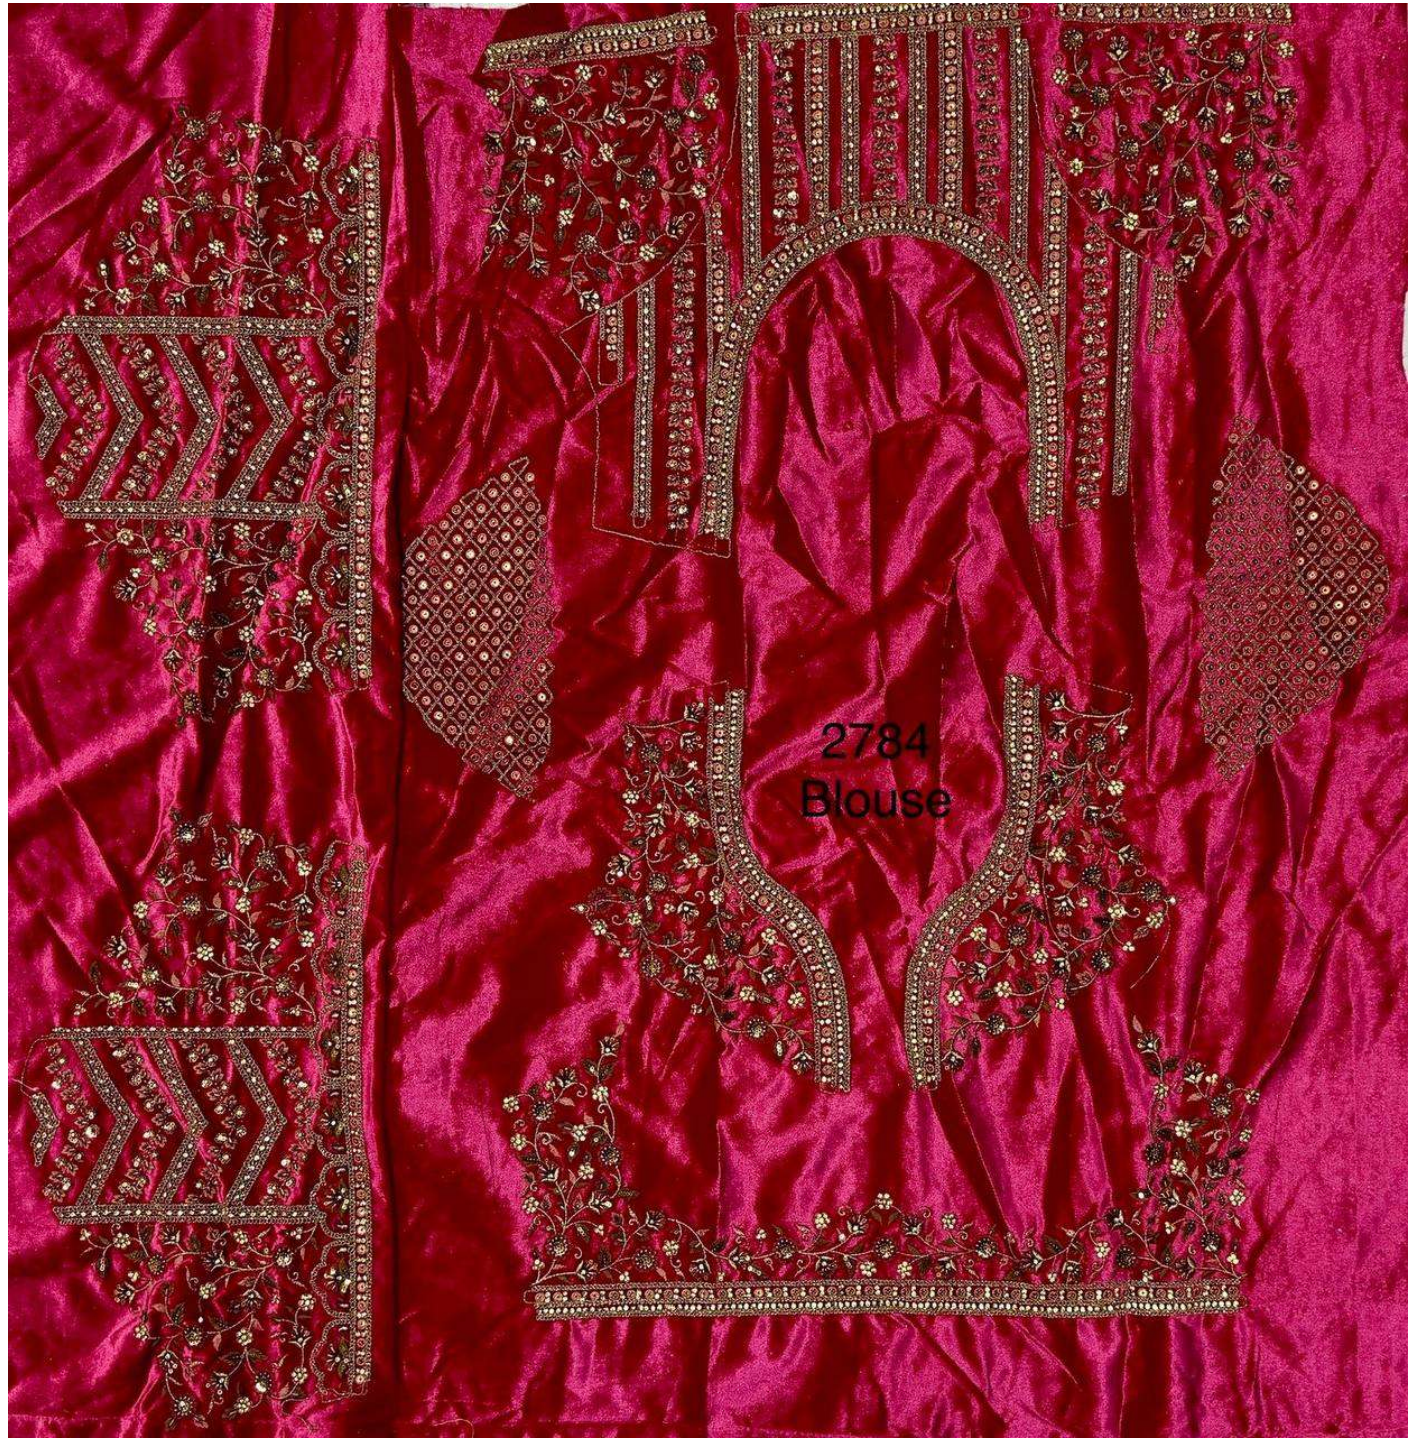

2784  
Rani Pink

2784  
Rani Pink

2784  
Rani Pink

2784  
Rani Pink

2784

Flower embedded crafted with Heavy patch work Designer Bridal Lehenga choli

Code : 2784

Work Details on lehenga

- Fancy Flower embedded
- chapat zari work
- small and heavy patch work
- Dori embroidery work
- diamond studded all over

2784  
Blouse