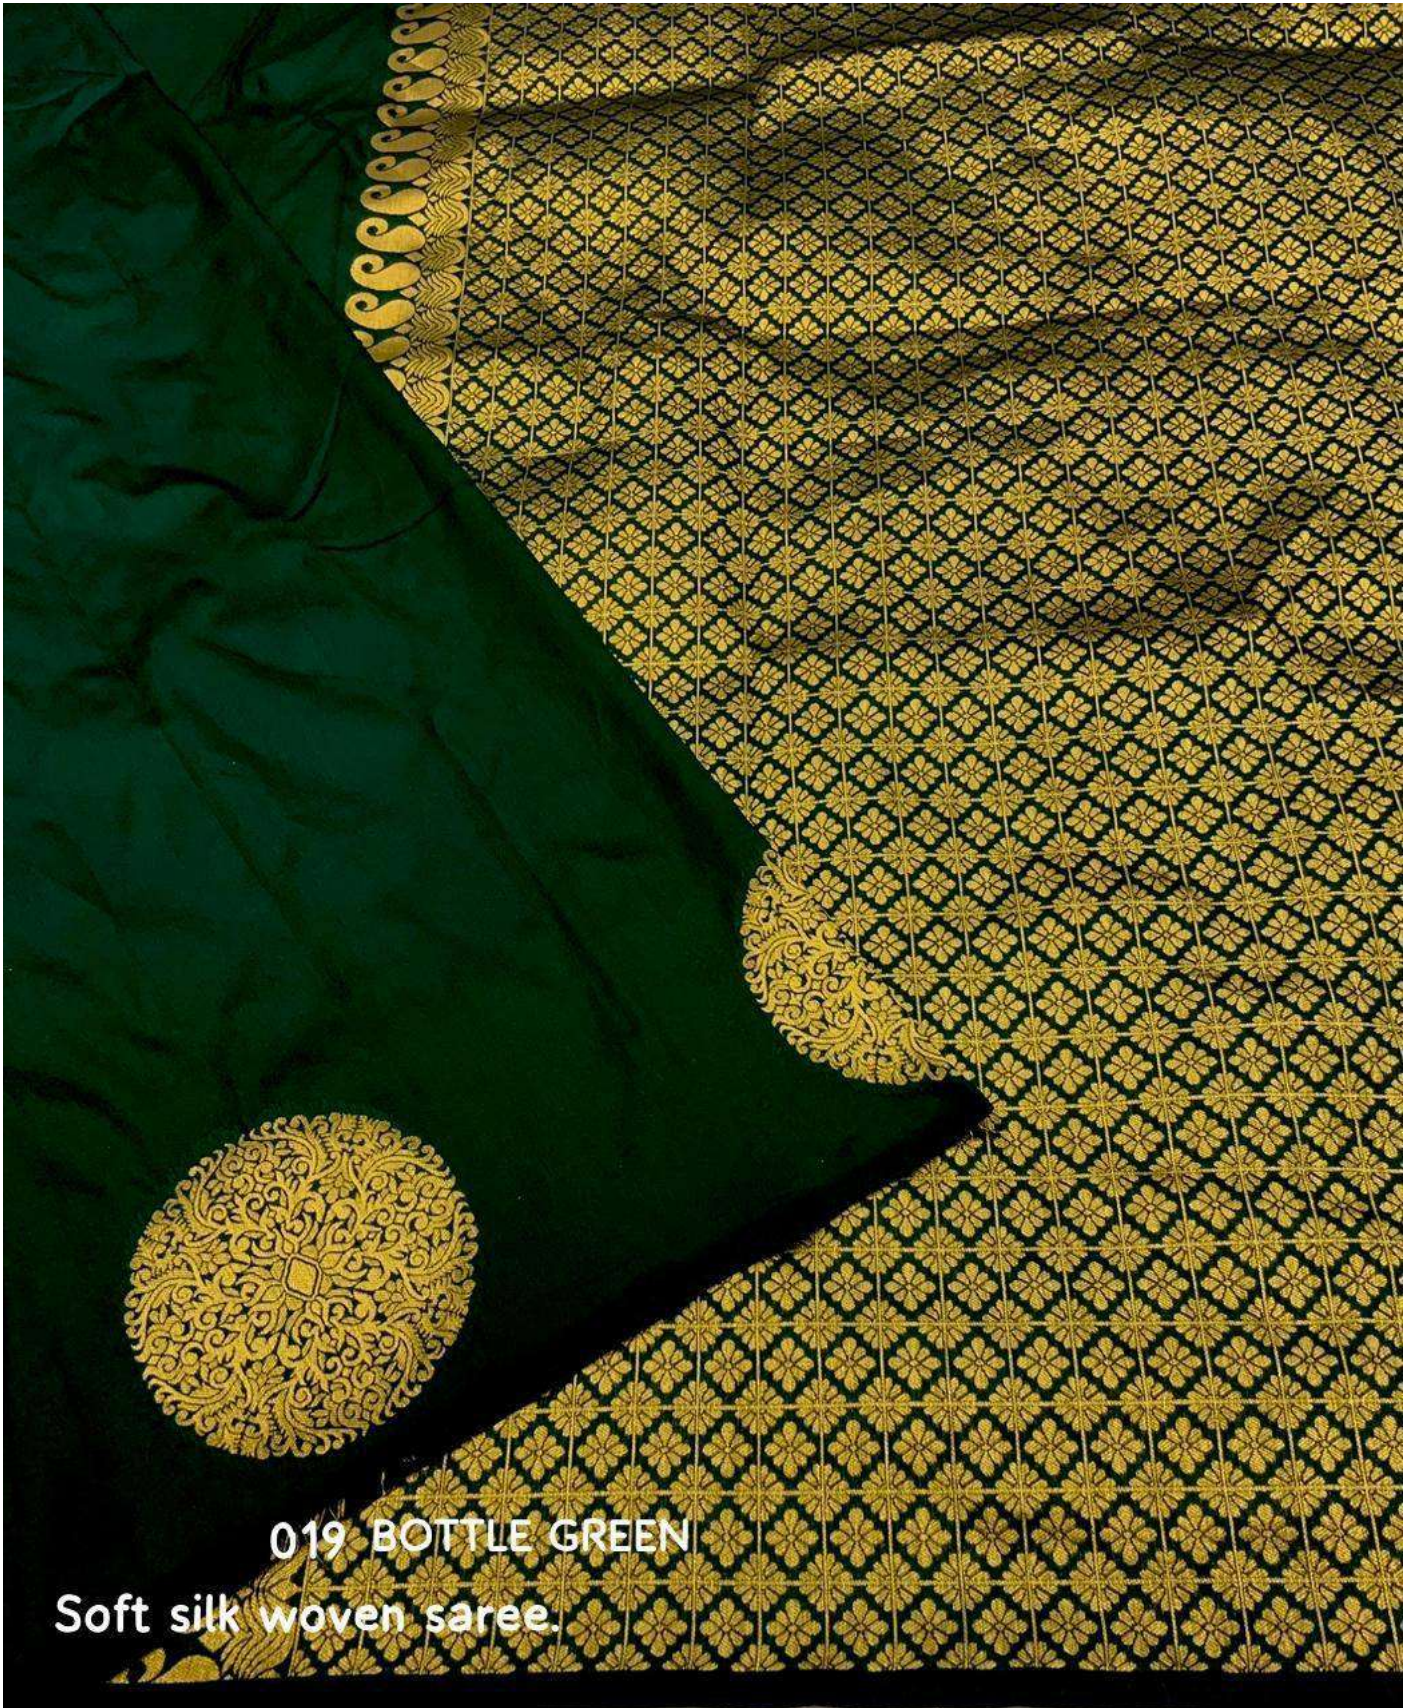

019 marron

Soft silk woven saree.

DARK PURPLE

019

Soft silk woven saree.

RANI 019
Soft silk woven saree.

019 BOTTLE GREEN

Soft silk woven saree.

019

Soft silk woven saree.

MUSTARD GOLD

019

Soft silk woven saree.

OLIVE GREEN