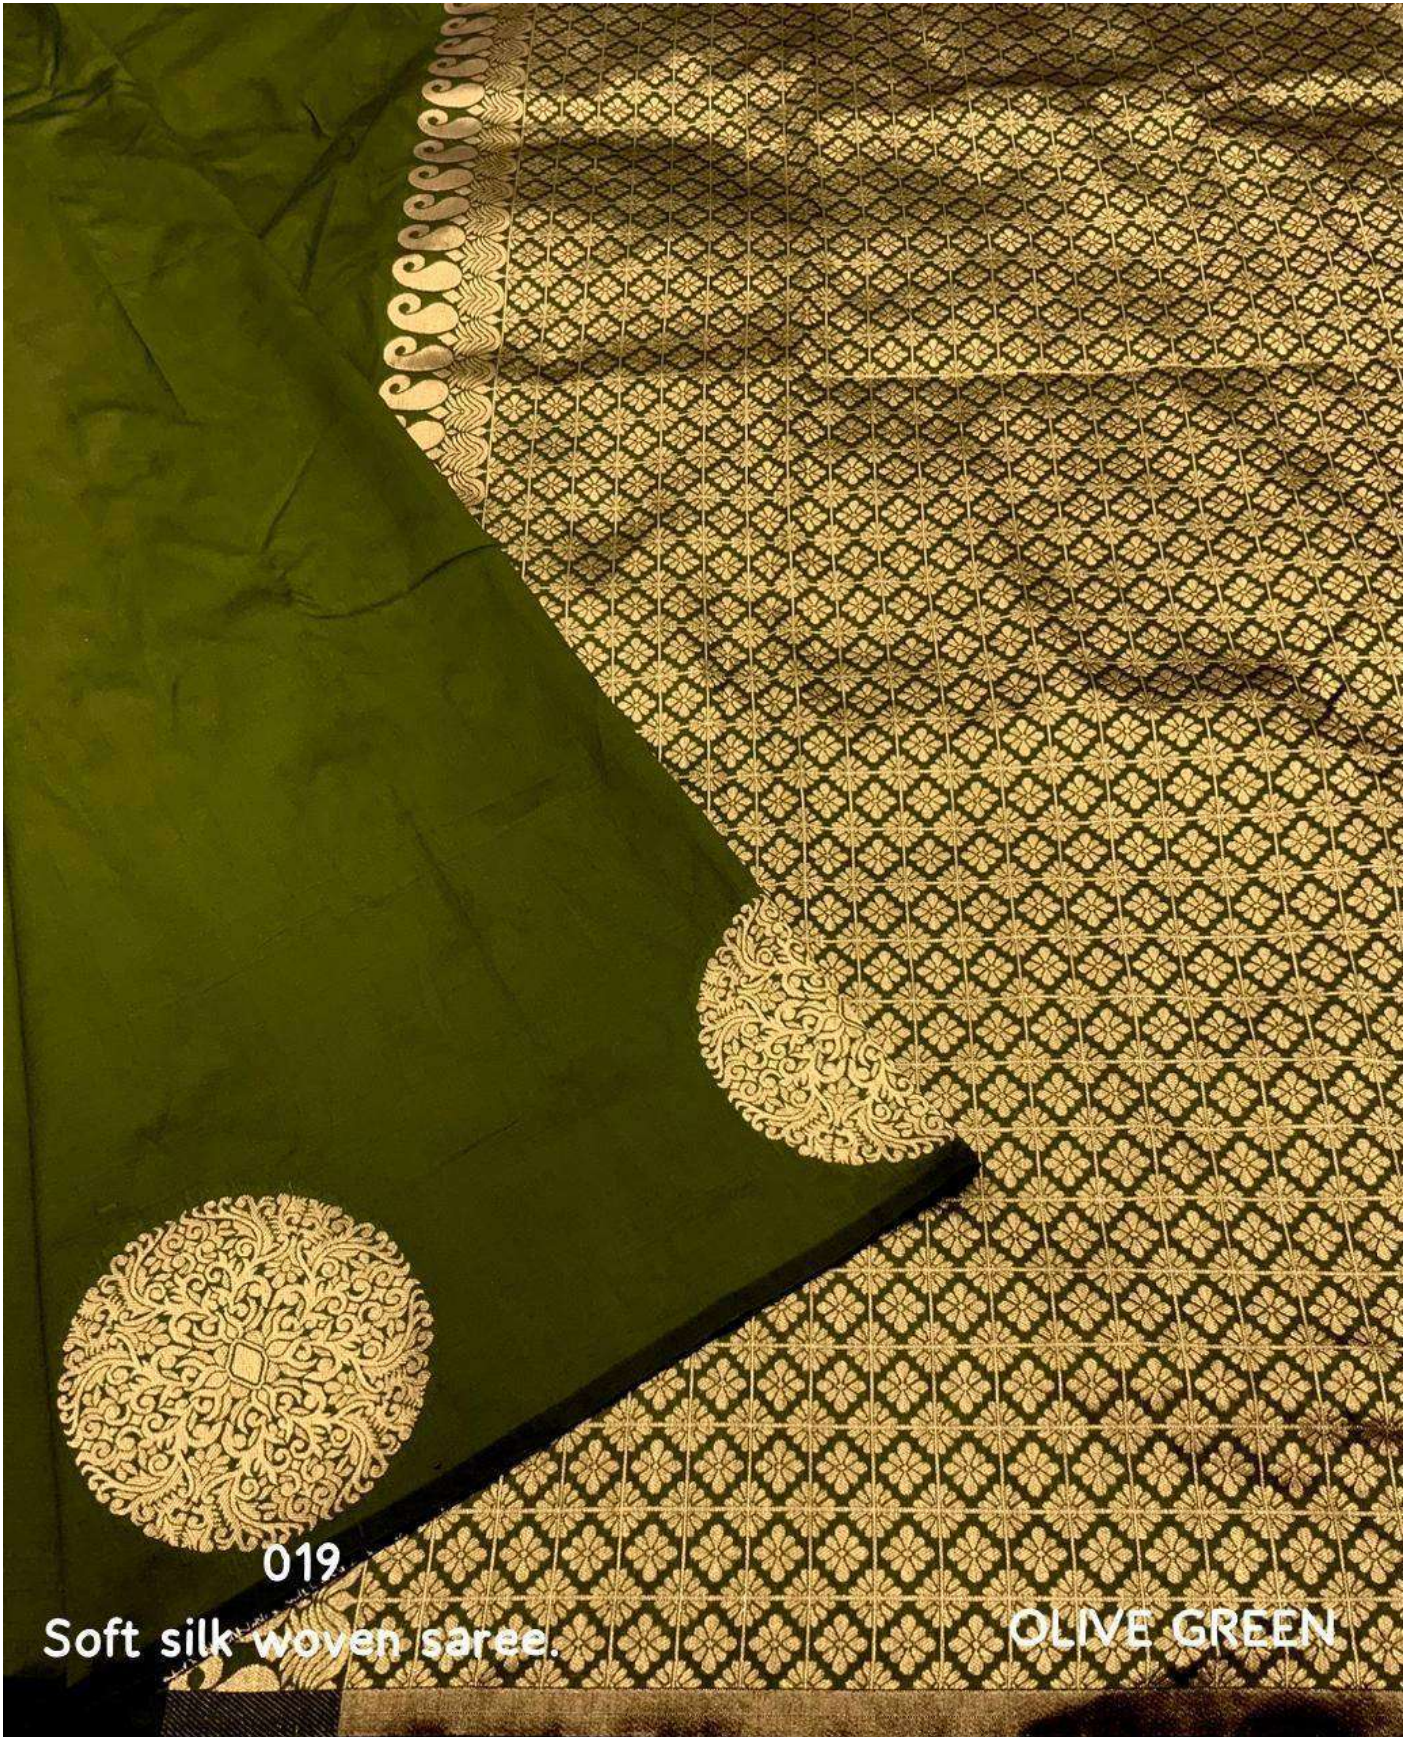

019 marron

Soft silk woven saree.

DARK PURPLE

019

Soft silk woven saree.

RANI 019
Soft silk woven saree.

019 BOTTLE GREEN

Soft silk woven saree.

019

Soft silk woven saree.

MUSTARD GOLD

019

Soft silk woven saree.

OLIVE GREEN