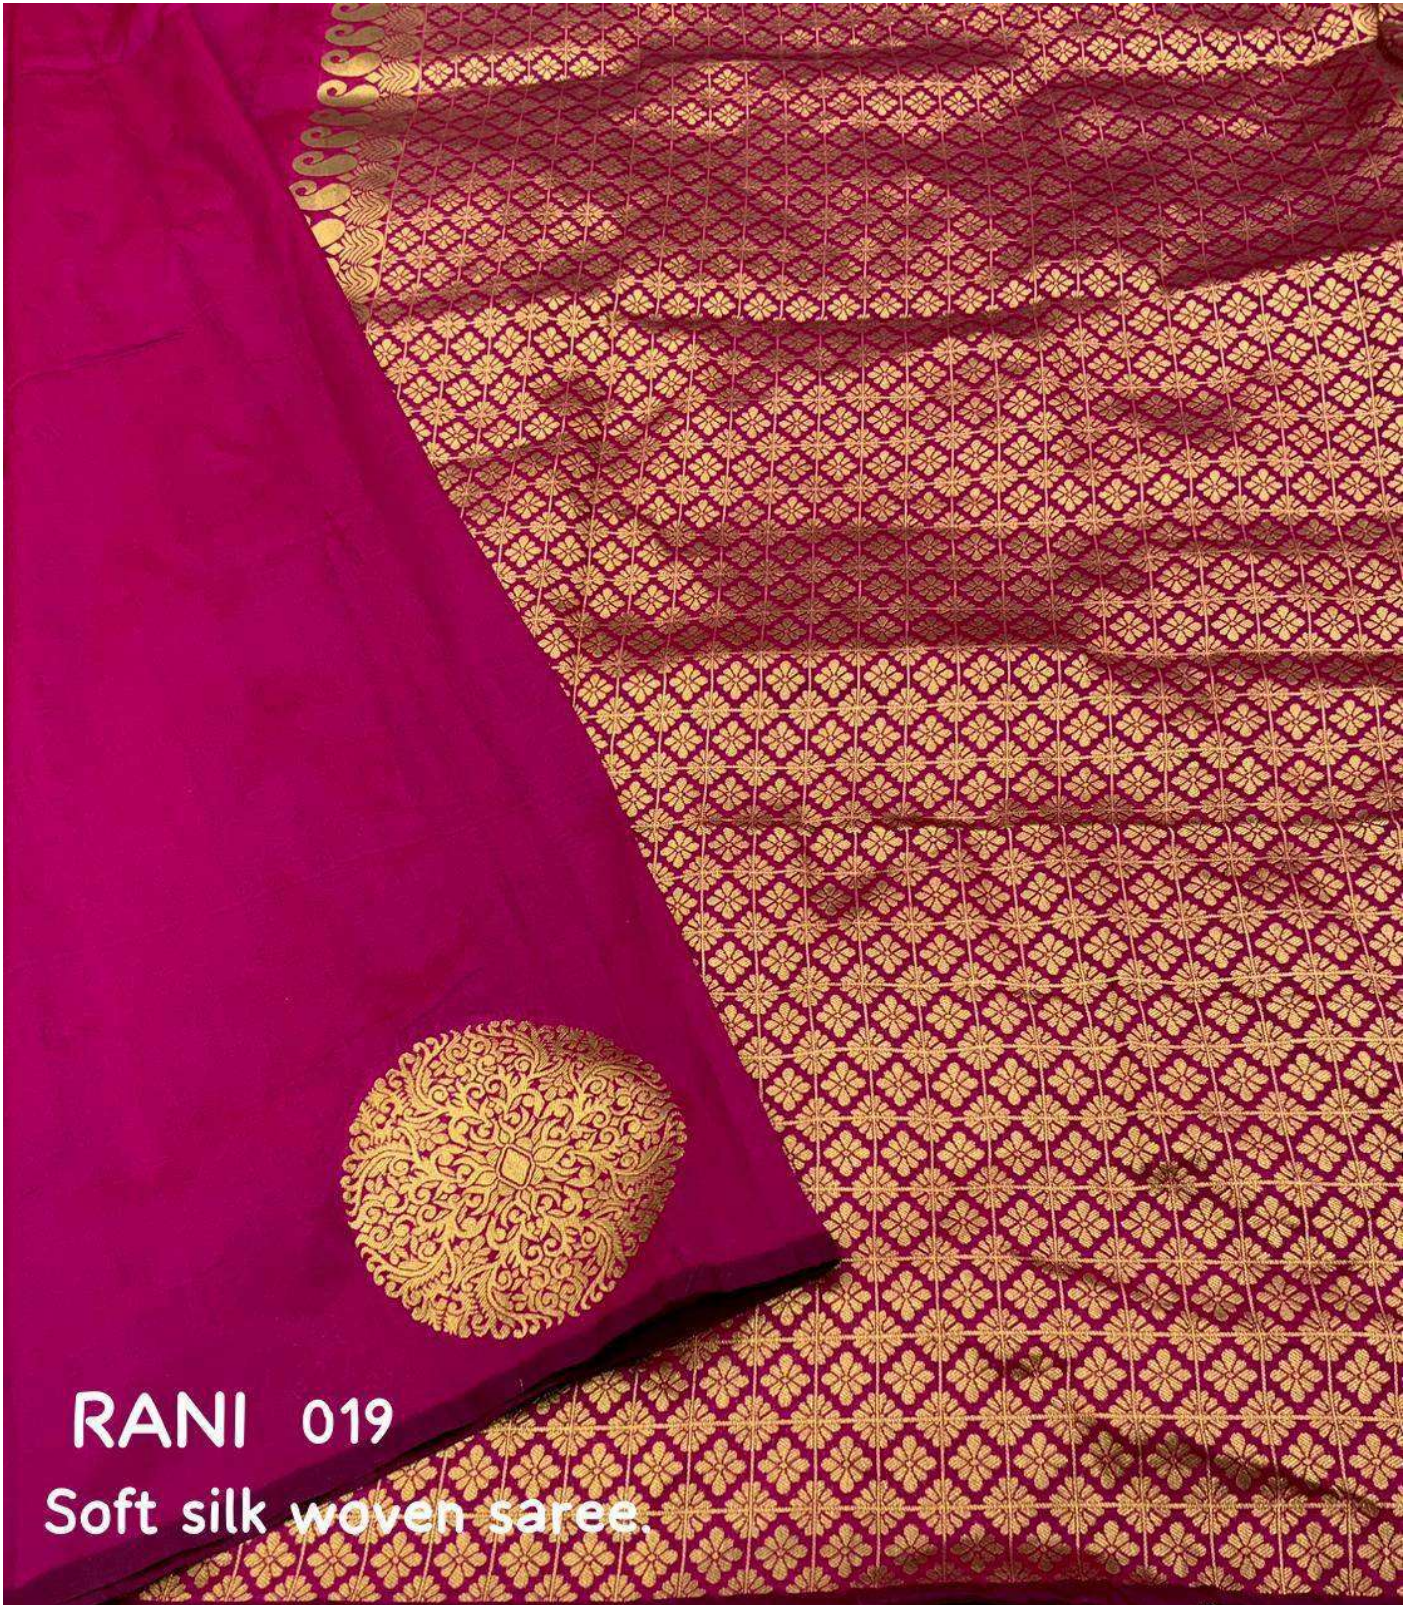

019 marron

Soft silk woven saree.

DARK PURPLE

019

Soft silk woven saree.

RANI 019
Soft silk woven saree.

019 BOTTLE GREEN

Soft silk woven saree.

019

Soft silk woven saree.

MUSTARD GOLD

019

Soft silk woven saree.

OLIVE GREEN