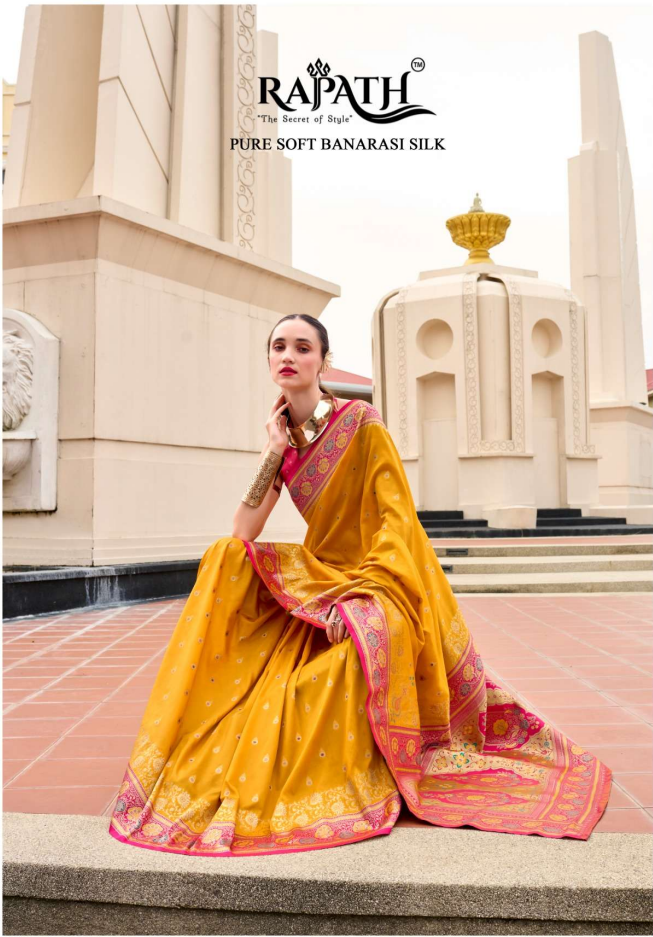

RAJATHTM
"The Secret of Style"

SOUNDARYA SILK

RAJATH
™
"The Secret of Style"

SOUNDARYA SILK

RAJATHTM
"The Secret of Style"

SOUNDARYA SILK

860001

860002

860005

860006

860003

860004

860007

860008

RAPATH
"The Spirit of India"
**PURE SOFT
BANARASI SILK**
860007

RAPATH
The Secret of Style
**PURE SOFT
BANARASI SILK**
860006