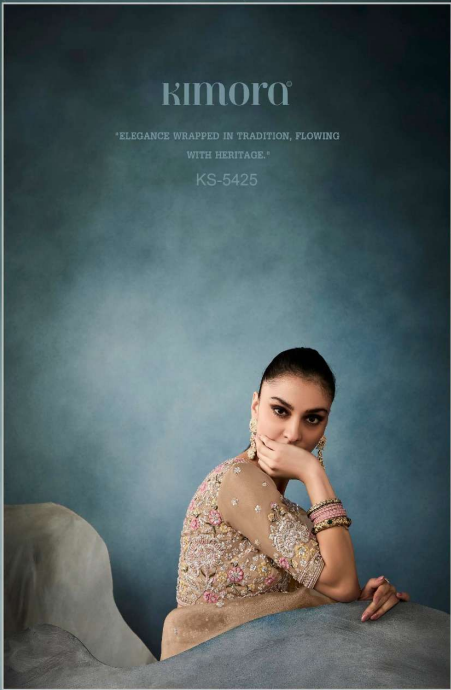

ICONIC

kimora[®]

•PREMIUM•

KIMORA

KS-5430

"SAREE. A TIMELESS BEAUTY THAT SPEAKS OF HERITAGE GRACEFULLY."

KIMORA
KS-5424

KS-5422

KIMORA

kimora®

*GRACE WRAPPED IN TRADITION, SAREE IS
PURE TIMELESS BEAUTY.*
KS-5427

ICONIC

kimora[®]

•PREMIUM•

kimora

● "DRAPED IN HERITAGE, SHE GLOWS WITH GRACE AND CHARM."

KS-5422

KIMORA

"ELEGANCE WRAPPED IN TRADITION, FLOWING
WITH HERITAGE."
KS-5425

KIMORA

KS-5429

~ Kimora Premium- ICONIC~

Price List

Sr.No	Design No	Rate
1	KS-5421	3925
2	KS-5422	4190
3	KS-5423	3850
4	KS-5424	3875
5	KS-5425	3925
6	KS-5426	4290
7	KS-5427	4190
8	KS-5428	4190
9	KS-5429	4190
10	KS-5430	4190
11	KS-5431	3990
TOTAL		44805