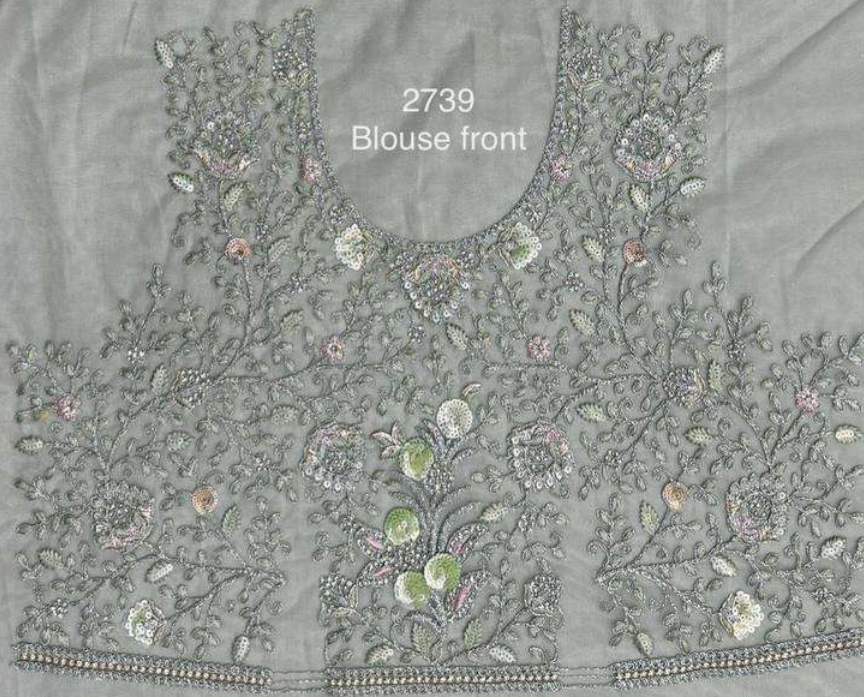

2739
Pistachio

2739
Pistachio

2739
Pistachio

BEAUTIFULLY SEQUINS AND DORI COMBINE PISTACHIO
COLOR PARTYWEAR LEHENGA CHOLI WITH ATTRACTIVE
DUPATTA

CODE OF ATTIRE - 2739

WORK ON LEHENGA

- Fancy Designed Embroidery
- Double sequins work
- Dori Embroidery
- Zari work and
- Zircon Diamond studded

BEAUTIFULLY SEQUINS AND DORI COMBINE PISTACHIO
COLOR PARTYWEAR LEHENGA CHOLI WITH ATTRACTIVE
DUPATTA

CODE OF ATTIRE - 2739

WORK ON LEHENGA

- Fancy Designed Embroidery
- Double sequins work
- Dori Embroidery
- Zari work and
- Zircon Diamond studded

2739
Blouse backside

2739
Blouse front

BEAUTIFULLY SEQUINS AND
DORI COMBINE PISTACHIO
COLOR PARTYWEAR
LEHENGA CHOLI WITH
ATTRACTIVE DUPATTA

CODE OF ATTIRE - 2739

WORK ON LEHENGA -

- Fancy Designed Embroidery
- Double sequins work
- Dori Embroidery
- Zari work and
- Zircon Diamond studded