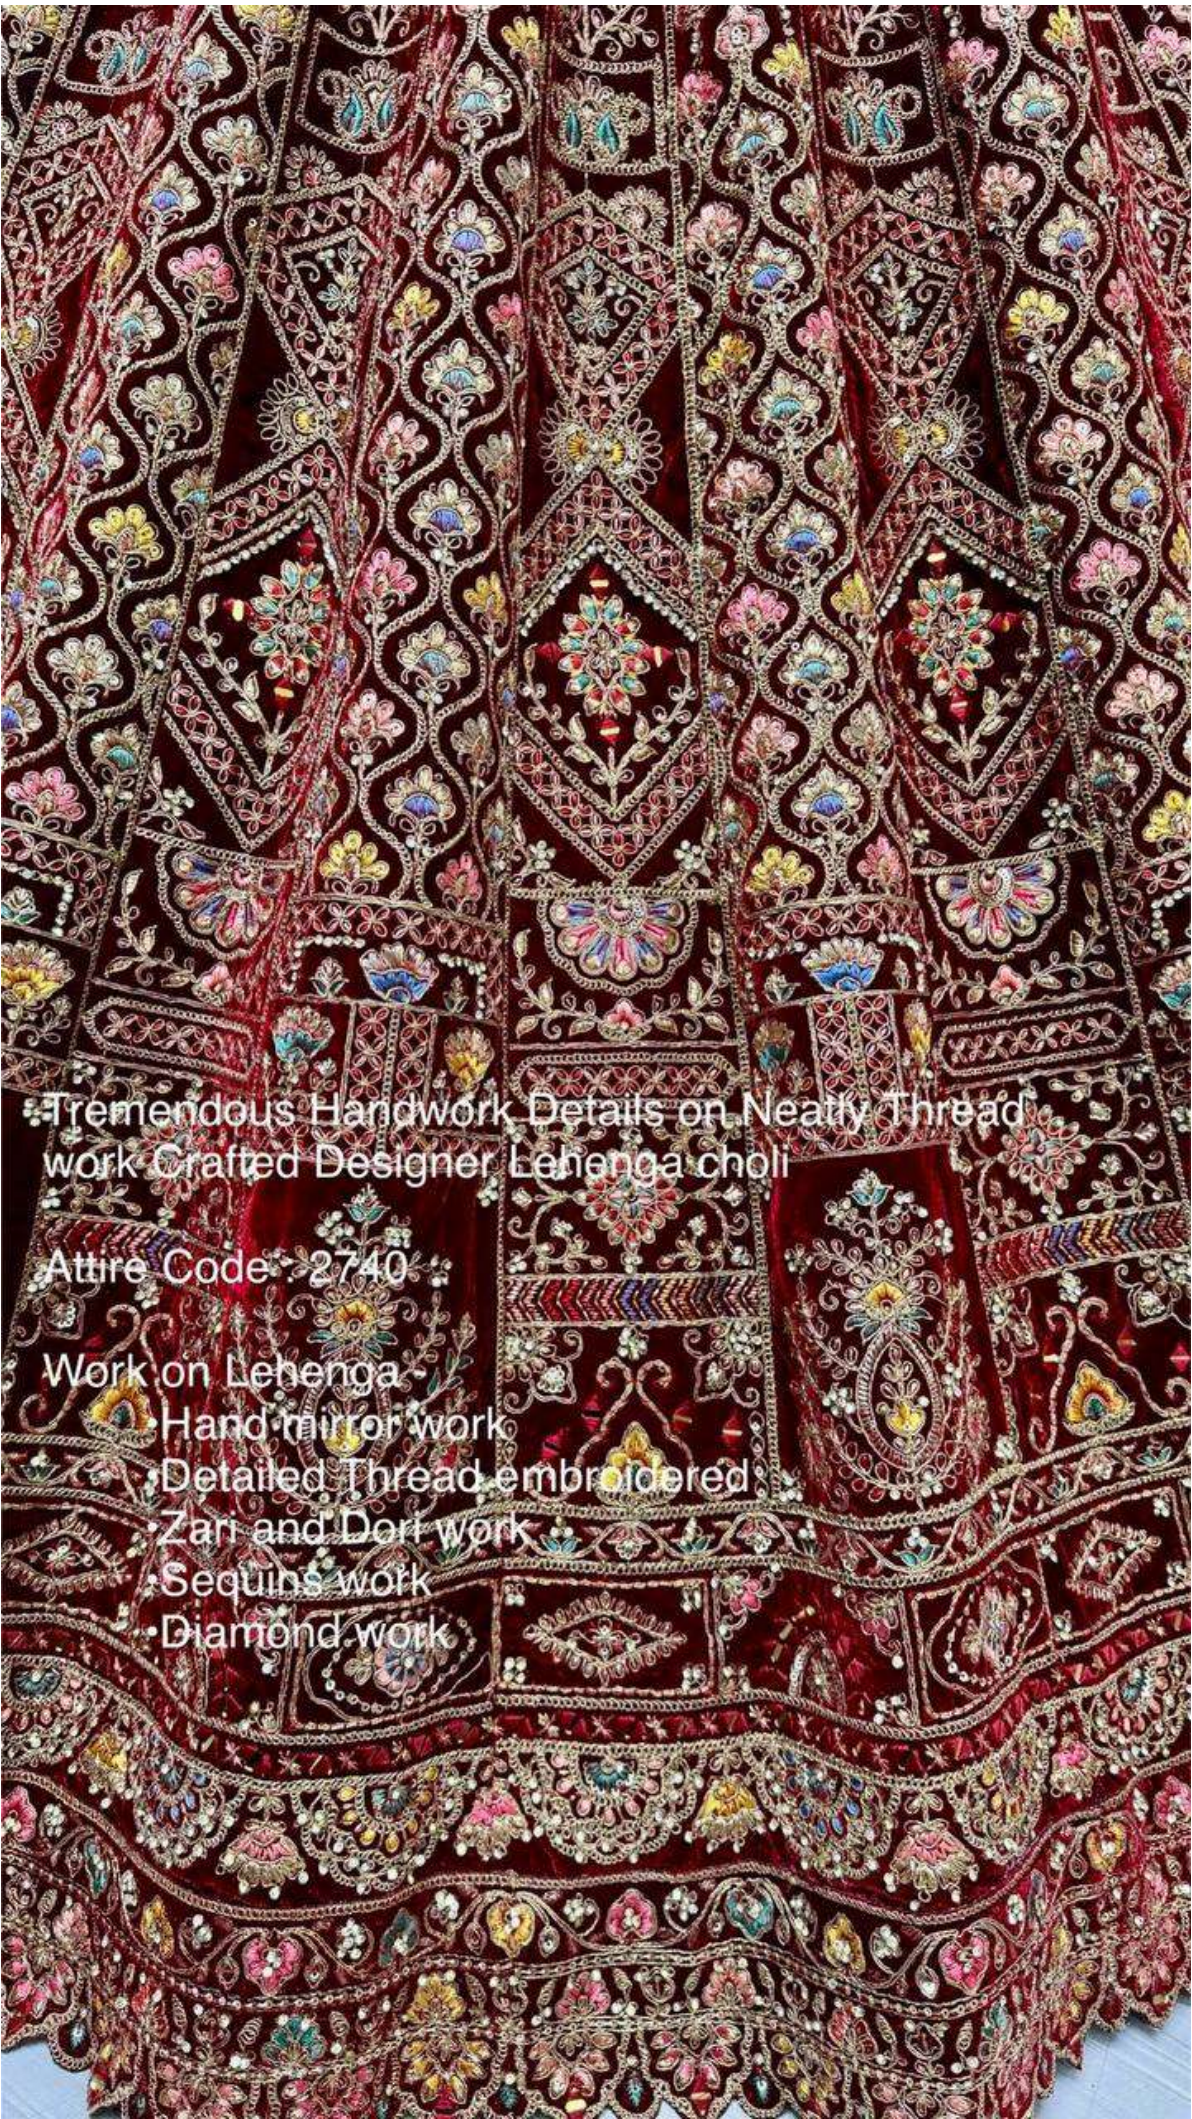

2740-B
Red

2740-C
Maroon

2740-C
Maroon

2740-C
Maroon

• Tremendous Handwork Details on Neatly Thread work Crafted Designer Lehenga choli

Attire Code - 2740

Work on Lehenga -

- Hand mirror work
- Detailed Thread embroidered
- Zari and Dori work
- Sequins work
- Diamond work